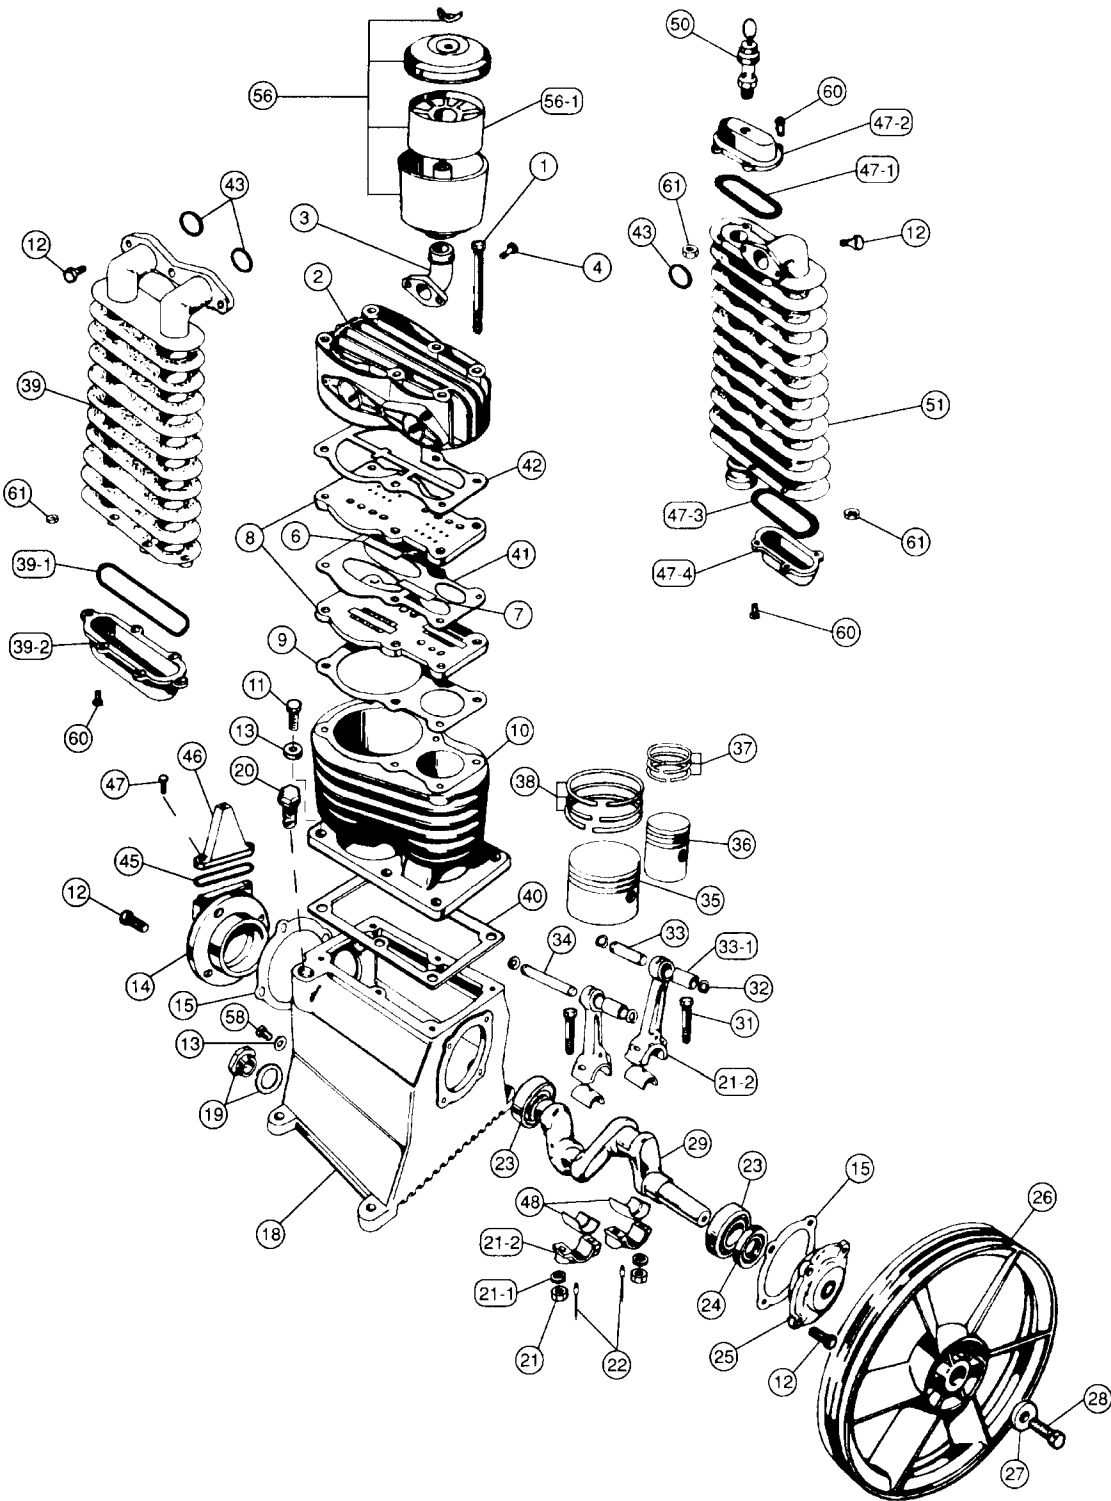

## Parts List for LM7580V2M Type 0

Item Number	Part Number	Description	Qty Required
1	000000-00	No Longer Available	1
2	000000-00	No Longer Available	1
3	000000-00	No Longer Available	1
4	000000-00	No Longer Available	1
6	000000-00	No Longer Available	1
7	000000-00	No Longer Available	1
8	BAL-1000345	PLATE VALVE	1
9	000000-00	No Longer Available	1
9	000000-00	No Longer Available	1
10	000000-00	No Longer Available	1
11	000000-00	No Longer Available	1
12	000000-00	No Longer Available	13
13	000000-00	No Longer Available	1
14	000000-00	No Longer Available	1
15	000000-00	No Longer Available	1
18	000000-00	No Longer Available	1
19	000000-00	No Longer Available	1
20	000000-00	No Longer Available	1
20	BAL-1000269	GASKET OIL FILL PLUG	1
21	000000-00	No Longer Available	1
21	000000-00	No Longer Available	1
21	000000-00	No Longer Available	1
22	000000-00	No Longer Available	1
23	000000-00	No Longer Available	2
24	000000-00	No Longer Available	1
25	000000-00	No Longer Available	1
26	000000-00	No Longer Available	1

## Parts List for LM7580V2M Type 0

Item Number	Part Number	Description	Qty Required
50	5140026-22	VALVE SAFETY 1/4 NPT	1
51	000000-00	No Longer Available	1
56	000000-00	No Longer Available	1
56	000000-00	No Longer Available	1
58	000000-00	No Longer Available	1
60	000000-00	No Longer Available	14
61	000000-00	No Longer Available	1
101	000000-00	No Longer Available	1
102	000000-00	No Longer Available	1
103	000000-00	No Longer Available	1
104	000000-00	No Longer Available	1
105	000000-00	No Longer Available	1
106	000000-00	No Longer Available	1
107	000000-00	No Longer Available	1
108	000000-00	No Longer Available	1
109	000000-00	No Longer Available	1
110	000000-00	No Longer Available	6
111	000000-00	No Longer Available	1
112	000000-00	No Longer Available	1
113	000000-00	No Longer Available	1
114	000000-00	No Longer Available	1
856	000000-00	No Longer Available	1
856	000000-00	No Longer Available	1