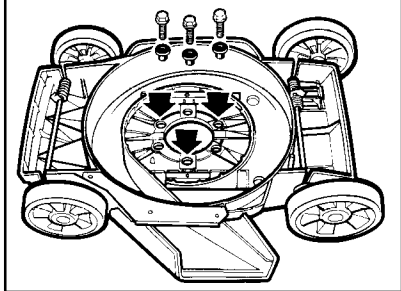

MOTOR MOUNT (Bottom View): Items 28, 29 assembled in 3 locations indicated.

Parts List for LM400 Type 1

Item Number	Part Number	Description	Qty Required
1	242065-02	HANDLE	1
2	90566348	HANDLE GRIP	2
3	000000-00	No Longer Available	1
4	000000-00	No Longer Available	1
5	330019-13	SCREW,M4X19	14
6	90508746	SWITCH LEVER	1
7	681064-01	SWITCH,P.BUTTON	1
8	000000-00	No Longer Available	1
9	241948-00	BOLT,EYE 1/4-28	1
10	241530-01	SHROUD	1
11	000000-00	No Longer Available	1
12	241524-00	FLAP	2
13	000000-00	No Longer Available	1
14	000000-00	No Longer Available	2
15	241125-00	FAN	1
16	062443-02	CLAMP	1
17	99292-16	SCREW	1
18	038738-00	NUT	1
19	681269-00	SPRING	1
20	000000-00	No Longer Available	1
21	000000-00	No Longer Available	1
22	241979-00	PIN	1
23	242059-00	BLADE	1
24	680812-00	SPACER,BLADE	1
25	241381-01	INSULATOR,BLADE	1
26	90561895	HEX NUT	1
27	092715-00	SPACER	1

Parts List for LM400 Type 1

Item Number	Part Number	Description	Qty Required
28	241594-02	SPACER	6
29	243679-00	SCREW	6
30	241590-07	STAMPING,LOWER	1
31	000000-00	No Longer Available	1
32	070055-00	BALL BEARING	1
33	000000-00	No Longer Available	1
34	000000-00	No Longer Available	2
35	681298-00	SCREW	2
36	099361-10	WASHER	6
37	32699-00	NUT	2
38	240808-01	CAP,BRUSH	2
39	680476-07	CAP,END	1
40	242207-00	SPRING,BRUSH	2
41	070162-00	TERMINAL	2
42	242274-00	INSERT,BRUSH	2
43	000000-00	No Longer Available	1
44	242404-01	WHEEL	4
45	241658-02	RING,PUSH	2
46	000000-00	No Longer Available	1
47	241536-00	CLIP,AXLE	4
48	000000-00	No Longer Available	2
49	000000-00	No Longer Available	2
50	000000-00	No Longer Available	1
51	241926-01	AXLE	1
52	242127-07	HANDLE,RELEASE	1
53	241656-00	SPRING	1
54	000000-00	No Longer Available	1