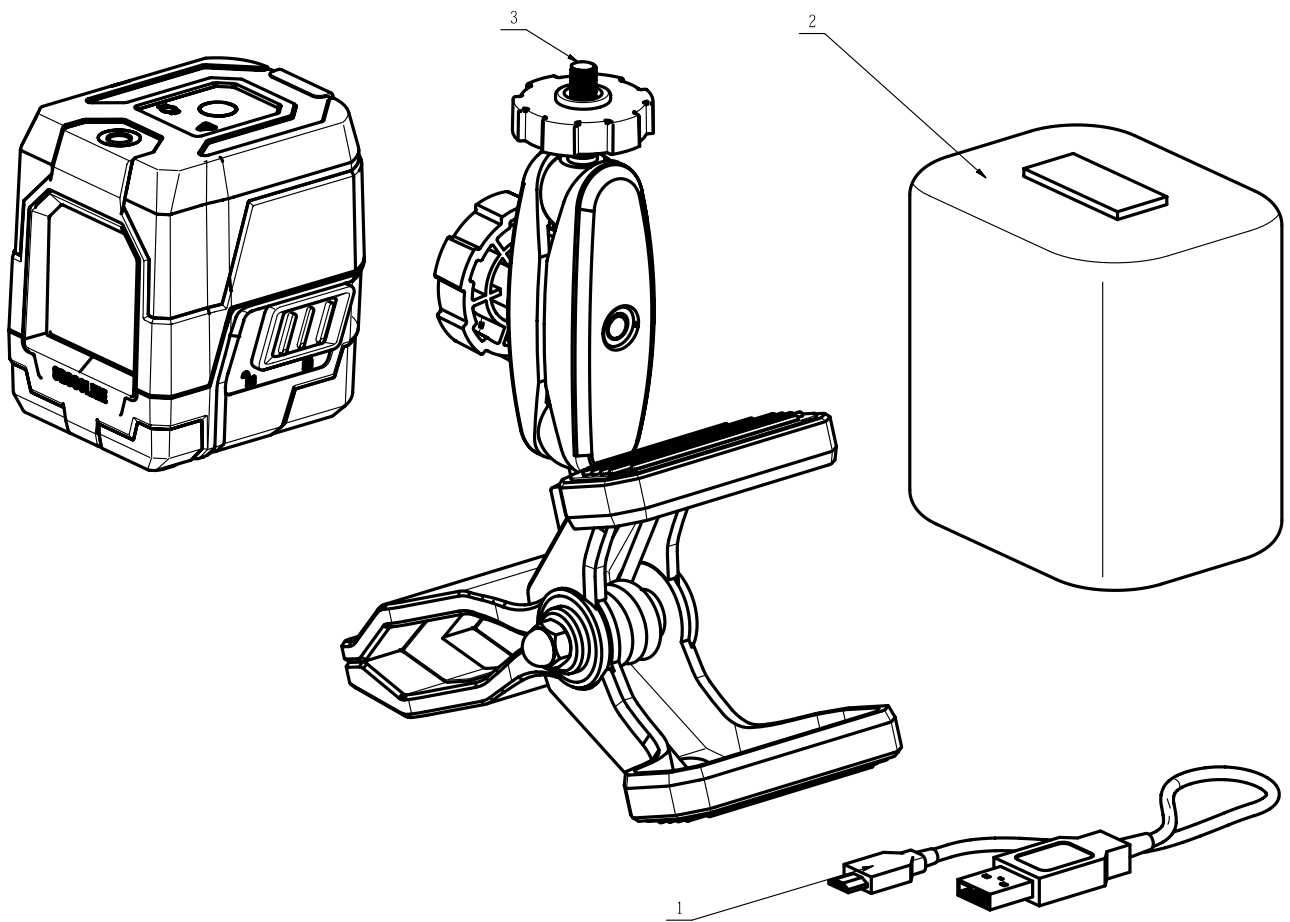

Product Description: Cross Line Laser
Model Number: LL932401
Body Number: 0810189001
Version: A
Issue Date: 2018/09/01

No.	Product Model#	Part Number	Description	Qty
1	LL932401	4860362002	DC Cord	1
2	LL932401	2500686001	Soft Bag	1
3	LL932401	2826066001	Laser Support	1