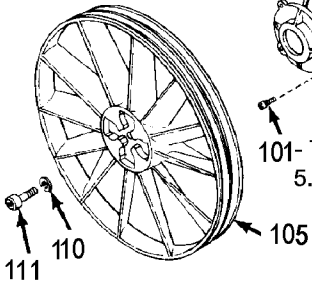

ABP-4900

TORQUE 18.1 Ft/Lbs - 101

101 - TORQUE 18.1 Ft/Lbs

101 - TORQUE 5.8 Ft/Lbs

TORQUE 18.1 Ft/Lbs - 114

101 - TORQUE 18.1 Ft/Lbs

101 - TORQUE 5.8 Ft/Lbs

101 - TORQUE 3.6 Ft/Lbs

TORQUE 18.1 Ft/Lbs

Parts List for LK580H2 Type 1

Item Number	Part Number	Description	Qty Required
1	000000-00	No Longer Available	1
2	A19715	VALVE CHECK 1/2NPT X	1
3	ABP-4900	PUMP	1
4	BT-229	BELT A-SEC A61 62.3	1
5	AC-0434	BELTGUARD OUTSIDE	1
6	AC-0433	BELTGUARD INSIDE	1
7	CAC-1004-2	BRACKET GUARD HEAD	1
8	DAC-223	TUBE OUTLET ABP4900	1
9	000000-00	No Longer Available	1
11	CAC-95	MANIFOLD	1
12	5140110-49	PRESSURE SWITCH	1
13	SS-2072-1	NIPPLE .375 NPT X 1.	1
14	000000-00	No Longer Available	1
15	SS-3222-CD	PLUG PIPE	1
18	D26719	MOTOR OL 240V 2POLE	1
19	SS-559	SCREW .313-18X.375 S	1
20	000000-00	No Longer Available	1
21	000000-00	No Longer Available	1
22	N286039	DRAIN VALVE	1
24	SSF-3159	SCREW .375-16X2.00 H	1
25	SSF-3140-ZN	SCREW .375-16X1.00 H	1
26	SSF-8131	NUT SPEED 8AB U TYPE	1
27	SSF-8111-ZN	NUT .375-16 HEX WHIZ	1
28	SSF-953-ZN	SCREW #10X.625 HHW S	1
29	91895680	SCREW .250-20X.750 H	1
31	SS-8553	CONNECTOR BODY	1
36	TIA-4200	VALVE SAFETY 200 .25	1

Parts List for LK580H2 Type 1

Item Number	Part Number	Description	Qty Required
122	000000-00	No Longer Available	1
856	SUDL-6-1	STRIP RUBBER FOOT	1
856	SUDL-65	KEY MOTOR SHAFT	1
856	KK-4315	KIT VALVE REPLACEMENT	1