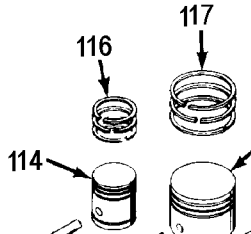

ABP-4900

TORQUE 18.1 Ft/Lbs - 101

101 - TORQUE 18.1 Ft/Lbs