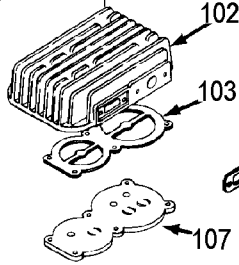

ABP-4900

TORQUE 18.1 Ft/Lbs - 101

101 - TORQUE 18.1 Ft/Lbs

101 - TORQUE 5.8 Ft/Lbs

TORQUE 18.1 Ft/Lbs - 114

101 - TORQUE 18.1 Ft/Lbs

101 - TORQUE 5.8 Ft/Lbs

101 - TORQUE 3.6 Ft/Lbs

TORQUE 18.1 Ft/Lbs

Parts List for LK580H2 Type 1

Item Number	Part Number	Description	Qty Required
1	000000-00	No Longer Available	1
2	A19715	VALVE CHECK 1/2NPT X	1
3	ABP-4900	PUMP	1
4	BT-229	BELT A-SEC A61 62.3	1
5	AC-0434	BELTGUARD OUTSIDE	1
6	AC-0433	BELTGUARD INSIDE	1
7	CAC-1004-2	BRACKET GUARD HEAD	1
8	DAC-223	TUBE OUTLET ABP4900	1
9	000000-00	No Longer Available	1
11	CAC-95	MANIFOLD	1
12	5140110-49	PRESSURE SWITCH	1
13	SS-2072-1	NIPPLE .375 NPT X 1.	1
14	000000-00	No Longer Available	1
15	SS-3222-CD	PLUG PIPE	1
18	D26719	MOTOR OL 240V 2POLE	1
19	SS-559	SCREW .313-18X.375 S	1
20	000000-00	No Longer Available	1
21	000000-00	No Longer Available	1
22	N286039	DRAIN VALVE	1
24	SSF-3159	SCREW .375-16X2.00 H	1
25	SSF-3140-ZN	SCREW .375-16X1.00 H	1
26	SSF-8131	NUT SPEED 8AB U TYPE	1
27	SSF-8111-ZN	NUT .375-16 HEX WHIZ	1
28	SSF-953-ZN	SCREW #10X.625 HHW S	1
29	91895680	SCREW .250-20X.750 H	1
31	SS-8553	CONNECTOR BODY	1
36	TIA-4200	VALVE SAFETY 200 .25	1

Parts List for LK580H2 Type 1

Item Number	Part Number	Description	Qty Required
122	000000-00	No Longer Available	1
856	SUDL-6-1	STRIP RUBBER FOOT	1
856	SUDL-65	KEY MOTOR SHAFT	1
856	KK-4315	KIT VALVE REPLACEMENT	1