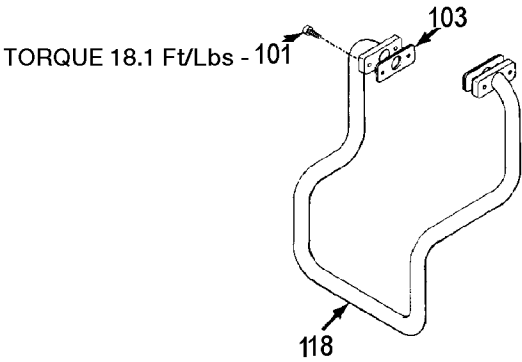

ABP-4900

TORQUE 18.1 Ft/Lbs - 101

101 - TORQUE 18.1 Ft/Lbs

101 - TORQUE 5.8 Ft/Lbs

TORQUE 18.1 Ft/Lbs - 114

101 - TORQUE 18.1 Ft/Lbs

101 - TORQUE 5.8 Ft/Lbs

101 - TORQUE 3.6 Ft/Lbs

TORQUE 18.1 Ft/Lbs

Parts List for LK580H2 Type 1

Item Number	Part Number	Description	Qty Required
1	000000-00	No Longer Available	1
2	A19715	VALVE CHECK 1/2NPT X	1
3	ABP-4900	PUMP	1
4	BT-229	BELT A-SEC A61 62.3	1
5	AC-0434	BELTGUARD OUTSIDE	1
6	AC-0433	BELTGUARD INSIDE	1
7	CAC-1004-2	BRACKET GUARD HEAD	1
8	DAC-223	TUBE OUTLET ABP4900	1
9	000000-00	No Longer Available	1
11	CAC-95	MANIFOLD	1
12	5140110-49	PRESSURE SWITCH	1
13	SS-2072-1	NIPPLE .375 NPT X 1.	1
14	000000-00	No Longer Available	1
15	SS-3222-CD	PLUG PIPE	1
18	D26719	MOTOR OL 240V 2POLE	1
19	SS-559	SCREW .313-18X.375 S	1
20	000000-00	No Longer Available	1
21	000000-00	No Longer Available	1
22	N286039	DRAIN VALVE	1
24	SSF-3159	SCREW .375-16X2.00 H	1
25	SSF-3140-ZN	SCREW .375-16X1.00 H	1
26	SSF-8131	NUT SPEED 8AB U TYPE	1
27	SSF-8111-ZN	NUT .375-16 HEX WHIZ	1
28	SSF-953-ZN	SCREW #10X.625 HHW S	1
29	91895680	SCREW .250-20X.750 H	1
31	SS-8553	CONNECTOR BODY	1
36	TIA-4200	VALVE SAFETY 200 .25	1

Parts List for LK580H2 Type 1

Item Number	Part Number	Description	Qty Required
122	000000-00	No Longer Available	1
856	SUDL-6-1	STRIP RUBBER FOOT	1
856	SUDL-65	KEY MOTOR SHAFT	1
856	KK-4315	KIT VALVE REPLACEMENT	1