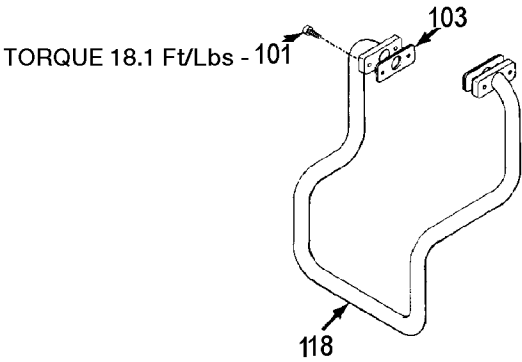

ABP-4900

TORQUE 18.1 Ft/Lbs - 101

101 - TORQUE 18.1 Ft/Lbs

101 - TORQUE 5.8 Ft/Lbs

TORQUE 18.1 Ft/Lbs - 114

101 - TORQUE 18.1 Ft/Lbs

101 - TORQUE 5.8 Ft/Lbs

101 - TORQUE 3.6 Ft/Lbs

TORQUE 18.1 Ft/Lbs

Parts List for LJ660V2 Type 0

Item Number	Part Number	Description	Qty Required
1	N000323	VALVE GLOBE 200 PSI	1
2	A19715	VALVE CHECK 1/2NPT X	1
3	ABP-4900	PUMP	1
4	BT-226	BELT A-SEC 60.3 PITC	1
5	AC-0434	BELTGUARD OUTSIDE	1
6	AC-0433	BELTGUARD INSIDE	1
7	CAC-1004-2	BRACKET GUARD HEAD	1
8	000000-00	No Longer Available	1
9	000000-00	No Longer Available	1
11	5140110-49	PRESSURE SWITCH	1
12	000000-00	No Longer Available	1
14	SUDL-65	KEY MOTOR SHAFT	1
18	D26719	MOTOR OL 240V 2POLE	1
19	SS-559	SCREW .313-18X.375 S	1
20	000000-00	No Longer Available	1
21	000000-00	No Longer Available	1
22	N286039	DRAIN VALVE	1
24	SSF-3159	SCREW .375-16X2.00 H	1
25	SSF-3140-ZN	SCREW .375-16X1.00 H	1
26	SSF-8131	NUT SPEED 8AB U TYPE	1
27	SSF-8111-ZN	NUT .375-16 HEX WHIZ	1
28	SSF-953-ZN	SCREW #10X.625 HHW S	1
29	91895680	SCREW .250-20X.750 H	1
31	SS-8553	CONNECTOR BODY	1
32	SSW-7482	CONNECTOR CONDUIT 3/	2
36	TIA-4200	VALVE SAFETY 200 .25	1
37	SSP-7811	ASSY NUT SLEEVE 1/4	1