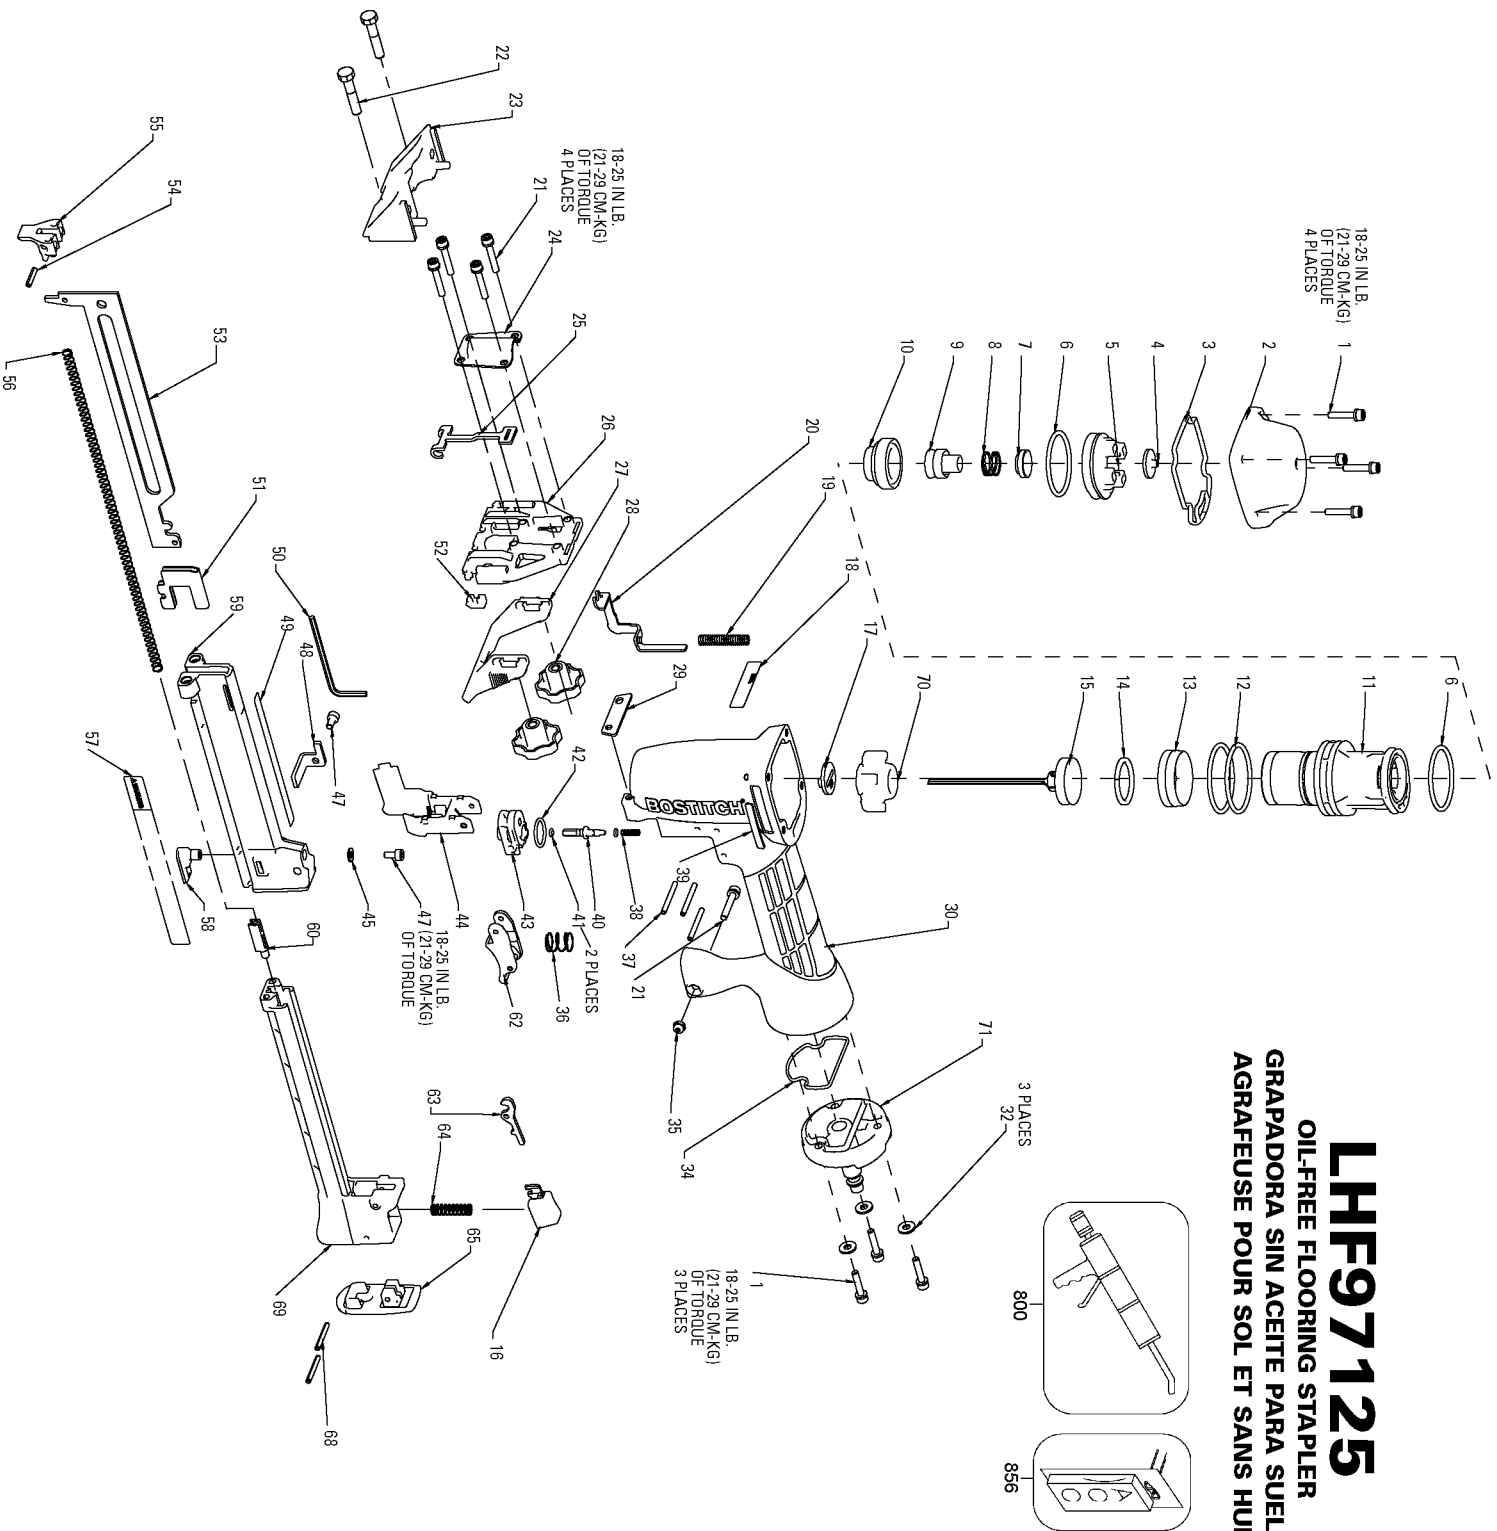

# LHF97125

OIL-FREE FLOORING STAPLER  
 GRAPADORA SIN ACEITE PARA SUELOS  
 AGRAFEUSE POUR SOL ET SANS HUILE

## Parts List for LHF97125-2 Type 0

Item Number	Part Number	Description	Qty Required
1	121051	SCREW-SHCS-M4X0.70X2	7
2	120997	CAP-FRAME	1
3	113337	SEAL-FRAME/CAP	1
4	160186	SEAL-TOP	1
5	160187	HOLD DOWN-HEADVALVE	1
6	101058	O-RING-1.487X.103	2
7	120989	SEAL-INSERT	1
8	120991	SPRING-HEADVALVE	1
9	120032	INSERT-HEADVALVE	1
10	120027	DIAPHRAM-HEAD VALVE	1
11	121007	SLEEVE-CYLINDER	1
12	RG161210	O-RING-1.612X.103 NB	2
13	120061	SEAL-CHECK	1
14	S32109	RING-PISTON	1
15	173931	ASSEMBLY-PISTON/DRIV	1
16	167189	LATCH-COVER	1
17	152363	GUIDE-DRIVER	1
18	000000-00	No Longer Available	1
19	121024	SPRING-TRIP	1
20	120022	TRIP-UPPER	1
21	121052	SCREW-SHCS-M4X0.70X2	4
22	117398	SCREW-HHCS-M6X1.0X30	2
23	152118	ANGLE BLOCK-GUIDE	1
24	158445	COVER-TRIP	1
25	158444	ARM-LOWER CONTACT LH	1
26	158448	NOSE	1
27	158443	FOOT-ADJUSTABLE	1

## Parts List for LHF97125-2 Type 0

Item Number	Part Number	Description	Qty Required
28	117397	KNOB-M6X1.0	2
29	121279	PLATE-DRIVER	1
30	121004	FRAME-OVERMOLD	1
32	PW8	WASHER-PWR-.188	3
34	121035	SEAL-FRAME END CAP	1
35	MHE4070-100	ELASTIC STOP NUT-M4	1
36	100387	SPRING-COMPRESSION	1
37	100298	PIN-SPIRAL M3X30	3
38	N86115	COMPRESSION SPRING	1
39	000000-00	No Longer Available	1
40	121029	STEM-VALVE	1
41	MRG002514	O-RING-.098X.055	2
42	850144	O-RING-.614X.070	1
43	121005	HOUSING-VALVE	1
44	120020	GUIDE-ARM	1
45	MPW4	WASHER-PWN-M4	1
47	MSC4070-8	SCREW-SHCS-M4X0.70X8	2
48	116941	STOP-CORE	1
49	000000-00	No Longer Available	1
50	121036	KEY-HEXAGON 3MM	1
51	149736	PUSHER LHF	1
52	158447	INSERT-NOSE	1
53	165350	CORE	1
54	125357	PIN-SPIRAL-1/8X5/8 L	1
55	165351	TIP-CORE	1
56	101069	SPRING-COMPRESSION	1
57	158613	LABEL-WARNING NO C.T	1