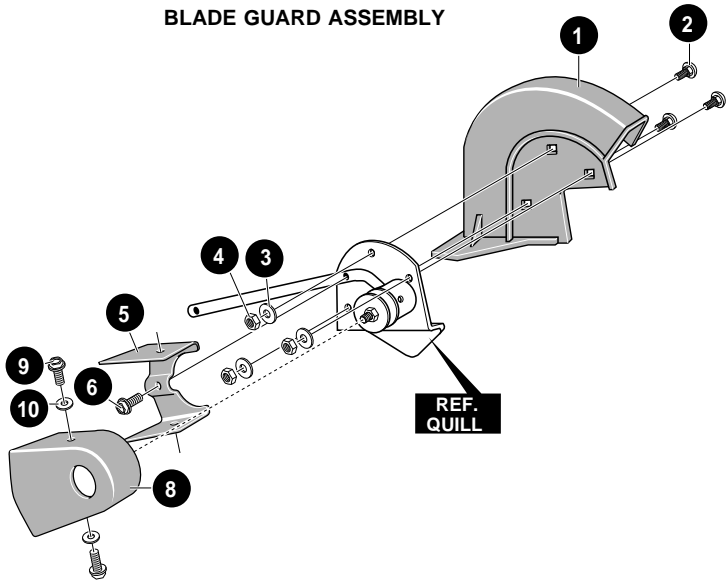

LE 389

1.1997 Spare Parts

**EDGER/TRIMMER PARTS LE389
ENGINE ASSEMBLY**

Note: Always use original equipment parts. Use of service/replacement parts other than original parts may void your warranty.

All unnumbered items are interchangeable with opposite side

REF. NO.	PART NO.	PART NAME
10	ENGINE	3.8HP(See Engine Manual)
12	601 00 21-93	Screw, 3/8-16 x 1.00
20	601 00 22-03	Pulley, Half V3L
22	601 00 13-27	Screw, 5/16-24x 1.00 HHC
24	601 00 00-23	Washer, SPTLK .328x.60x.09
26	601 00 05-47	Flatwasher .333x.87x.119
29	601 00 05-09	Belt, V 4L 32.60LG
30	601 00 19-65	Screw and Washer Assy
32	601 00 05-80	Belt Guide
40	601 00 22-04	Cover, Engine Pulley

EDGER/TRIMMER PARTS LE389

BLADE GUARD ASSEMBLY

332247 D

REF. NO.	PART NO.	PART NAME
1	601 00 22-10	Blade Guard
2	601 00 07-86	Carr. Bolt 5/16-18x.63
3	601 00 00-19	Flatwasher .344x.69x.065
4	601 00 00-59	Nut, 5/16-18 Reghexctrk
5	601 00 22-11	Guide, Belt Front

REF. NO.	PART NO.	PART NAME
6	601 00 21-95	Screw, 1/4-20x.50 Tap
8	601 00 19-78	Cover, Quill Pulley
9	601 00 22-12	Screw, 10-24x.50 Tap
10	601 00 22-13	Flatwasher .203x.56x.040

FRONT WHEEL BRACKET ASSEMBLY