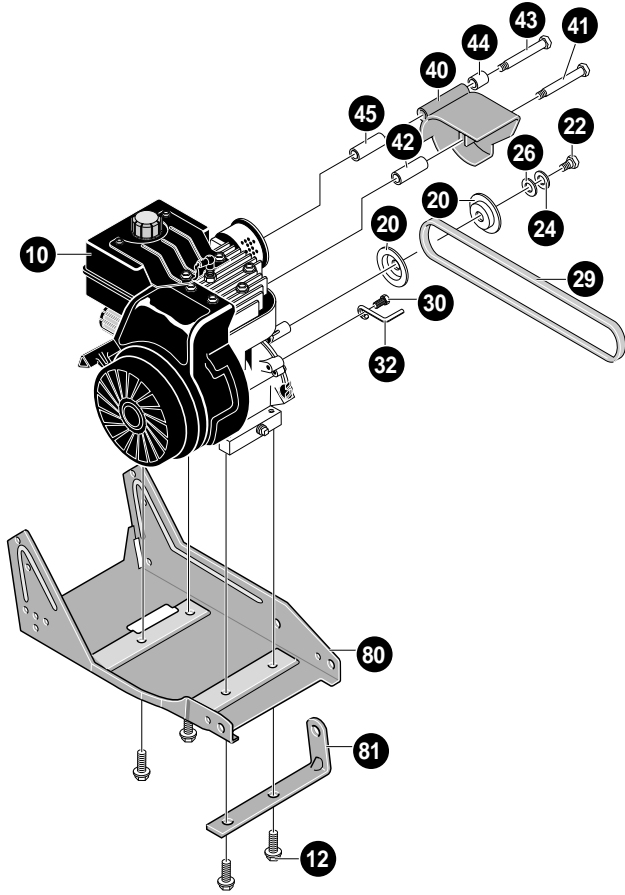

**EDGER/TRIMMER PARTS LE389
ENGINE ASSEMBLY**

Note: Always use original equipment parts. Use of service/replacement parts other than original parts may void your warranty.

All unnumbered items are interchangeable with opposite side

REF. NO.	PART NO.	PART NAME
10	ENGINE	3.8HP(See Engine Manual)
12	601 00 21-93	Screw, 3/8-16 x 1.00
20	601 00 22-03	Pulley, Half V3L
22	601 00 13-27	Screw, 5/16-24x 1.00 HHC
24	601 00 00-23	Washer, SPTLK .328x.60x.09
26	601 00 05-47	Flatwasher .333x.87x.119
29	601 00 05-09	Belt, V 4L 32.60LG
30	601 00 19-65	Screw and Washer Assy
32	601 00 05-80	Belt Guide
40	601 00 22-04	Cover, Engine Pulley

REF. NO.	PART NO.	PART NAME
41	601 00 00-80	Screw, 5/16-24x3.00
42	601 00 00-80	Spacer, Sleeve .335x.431x2.50
43	601 00 22-06	Screw, 5/16-24x3.75
44	601 00 22-07	Spacer, .322ID .562 OD
45	601 00 22-05	Spacer, Sleeve .335x.431x2.50
80	601 00 22-08	Frame, Assy Edger
81	601 00 22-09	Strap
	601 00 22-32	Owner's Manual