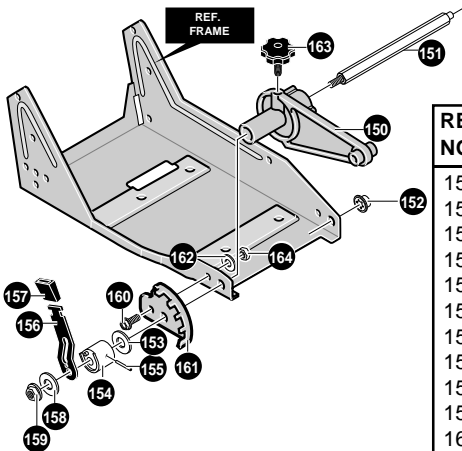

EDGER/TRIMMER PARTS LE389

BLADE GUARD ASSEMBLY

332247 D

REF. NO.	PART NO.	PART NAME
1	601 00 22-10	Blade Guard
2	601 00 07-86	Carr. Bolt 5/16-18x.63
3	601 00 00-19	Flatwasher .344x.69x.065
4	601 00 00-59	Nut, 5/16-18 Reghexctrk
5	601 00 22-11	Guide, Belt Front

REF. NO.	PART NO.	PART NAME
6	601 00 21-95	Screw, 1/4-20x.50 Tap
8	601 00 19-78	Cover, Quill Pulley
9	601 00 22-12	Screw, 10-24x.50 Tap
10	601 00 22-13	Flatwasher .203x.56x.040

FRONT WHEEL BRACKET ASSEMBLY

REF. NO.	PART NO.	PART NAME
150	601 00 22-33	Arm, Front Wheel
151	601 00 22-34	Rod, Front Mount Curb Hopper
152	601 00 22-35	Pushnut, Washer
153	601 00 22-36	Washer, Plastic
154	601 00 22-37	Spacer, Height Adjust
155	601 00 22-38	Pin, Spring .187Diax1.50Lg
156	601 00 22-39	Lever, Height Adjust
157	601 00 22-40	Knob, Rectangle
158	601 00 00-94	Flatwasher .515x1.38x.119PL
159	601 00 22-41	Nut, 3/8-16 Hwdflk Mack
160	601 00 22-27	Screw, 5/16-18x.63
161	601 00 22-42	Plate, Height Adjust Quad
162	601 00 00-19	Flatwasher, .344x.69x.065
163	601 00 22-43	Knob, W/5/16-18 Stud
164	601 00 00-59	Nut, 5/16-18 Reghexctrk

EDGER/TRIMMER PARTS LE389

HANDLE ASSEMBLY

REF. NO.	PART NO.	PART NAME
1	601 00 22-27	Screw, 5/16-18x.63
2	601 00 00-59	Nut, 5/16-18 Reghexctrlk
3	601 00 12-94	Carr. Bolt, 5/16-18x1.63
4	601 00 05-23	Hair Pin .072Diax1.13Lg
5	601 00 22-28	Lower Handle
7	601 00 22-47	Control Rod
8	601 00 00-59	Nut, 5/16-18 Rehhexctrlk