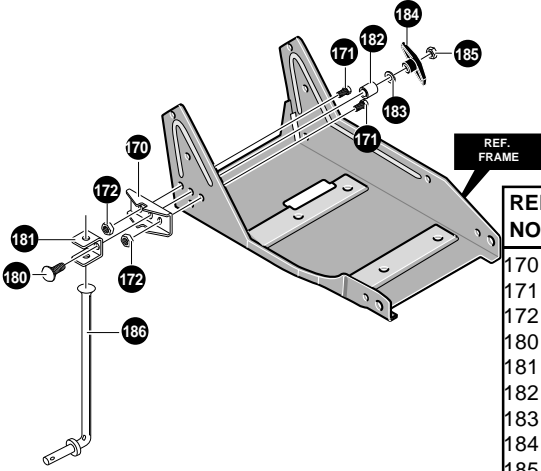

EDGER/TRIMMER PARTS LE389

BLADE GUARD ASSEMBLY

332247 D

REF. NO.	PART NO.	PART NAME
1	601 00 22-10	Blade Guard
2	601 00 07-86	Carr. Bolt 5/16-18x.63
3	601 00 00-19	Flatwasher .344x.69x.065
4	601 00 00-59	Nut, 5/16-18 Reghexctrk
5	601 00 22-11	Guide, Belt Front

REF. NO.	PART NO.	PART NAME
6	601 00 21-95	Screw, 1/4-20x.50 Tap
8	601 00 19-78	Cover, Quill Pulley
9	601 00 22-12	Screw, 10-24x.50 Tap
10	601 00 22-13	Flatwasher .203x.56x.040

FRONT WHEEL BRACKET ASSEMBLY

REF. NO.	PART NO.	PART NAME
150	601 00 22-33	Arm, Front Wheel
151	601 00 22-34	Rod, Front Mount Curb Hopper
152	601 00 22-35	Pushnut, Washer
153	601 00 22-36	Washer, Plastic
154	601 00 22-37	Spacer, Height Adjust
155	601 00 22-38	Pin, Spring .187Diax1.50Lg
156	601 00 22-39	Lever, Height Adjust
157	601 00 22-40	Knob, Rectangle
158	601 00 00-94	Flatwasher .515x1.38x.119PL
159	601 00 22-41	Nut, 3/8-16 Hwdflk Mack
160	601 00 22-27	Screw, 5/16-18x.63
161	601 00 22-42	Plate, Height Adjust Quad
162	601 00 00-19	Flatwasher, .344x.69x.065
163	601 00 22-43	Knob, W/5/16-18 Stud
164	601 00 00-59	Nut, 5/16-18 Reghexctrk

331765D

EDGER/TRIMMER PARTS LE389

CURB HOPPER ASSEMBLY

REF. NO.	PART NO.	PART NAME
170	601 00 06-47	Bracket, Curb Hop Mnt
171	601 00 00-73	Screw, 5/16-18x.75
172	601 00 00-59	Nut, 5/16-18 Reghexctrlk
180	601 00 19-70	Carr. Bolt, 5/16-18x2.00
181	601 00 06-55	Clevis
182	601 00 19-71	Spacer, Slev .356x.63x1.01
183	601 00 00-19	Flatwasher .344x.69x.065
184	601 00 06-84	Knob, T
185	601 00 00-12	Nut, 5/16-18 Reghex
186	601 00 19-72	Rod, Wheel Support