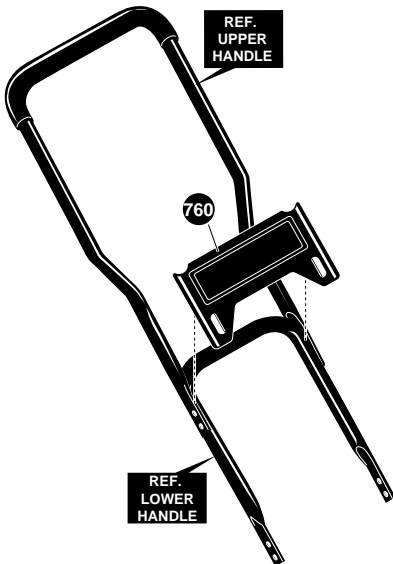

EDGER/TRIMMER PARTS LE389

HANDLE ASSEMBLY

REF. NO.	PART NO.	PART NAME
1	601 00 22-27	Screw, 5/16-18x.63
2	601 00 00-59	Nut, 5/16-18 Reghexctrlk
3	601 00 12-94	Carr. Bolt, 5/16-18x1.63
4	601 00 05-23	Hair Pin .072Diax1.13Lg
5	601 00 22-28	Lower Handle
7	601 00 22-47	Control Rod
8	601 00 00-59	Nut, 5/16-18 Rehhexctrlk

332237C

UPPER HANDLE ASSEMBLY

REF. NO.	PART NO.	PART NAME
725	601 00 21-98	Upper Handle & Foam
731	601 00 22-22	Plate Selector
732	601 00 00-69	Screw, 1/4-20x1.25
735	601 00 00-62	Nut, 1/4-20 Reghexctrlk
737	601 00 22-23	Handle, Depth Adjust
738	601 00 19-84	Screw, 5/16-18x1.25
739	601 00 01-01	Spring
740	601 00 00-59	Nut, 5/16-18 Reghexctrlk
741	601 00 22-48	Grip, Hand
743	601 00 22-25	Stud
745	601 00 00-60	Nut, 3/8-16 Reghexctrlk

323136E

EDGER/TRIMMER PARTS LE389

TIRE ASSEMBLY

REF. NO.	PART NO.	PART NAME
650	601 00 22-49	Tire & Rim w/Brg 8x1.75
651	601 00 08-67	Nut, 5/16-18 Wdfllk
653	601 00 00-86	Screw, 5/16-18x4.50
654	601 00 00-19	Flatwasher, .344x.69x.065
655	601 00 05-87	Spacer, Slev .328x.495x1.39
667	601 00 22-50	Shoulder Bolt, 3/8-16
668	601 00 22-51	Spacer, Slev .390x.70x.70
669	601 00 05-42	Nut, 3/8-16 Whiz-lock
670	601 00 01-09	Flatwasher .504x.75x.059
680	601 00 00-25	Cotter Pin .090Diax.75Lg

332244B

HANDLE PANEL ASSEMBLY

REF. NO.	PART NO.	PART NAME
760	601 00 22-26	Handle Panel Assembly

332228B

EDGER/TRIMMER PARTS LE389

DECALS

REF. NO.	PART NO.	PART NAME
820	601 00 22-00	Decal, Recoil Cover
821	601 00 18-77	Decal, Information Danger
822		Reference Only
823	601 00 22-52	Decal, Engine
824	601 00 22-29	Decal, Angle Indicator
825	601 00 22-30	Decal, Quadrant Selector
826	601 00 22-31	Decal, Blade Guard
829	601 00 20-96	Decal, Panel
830	601 00 22-53	Decal, Husq. LE389