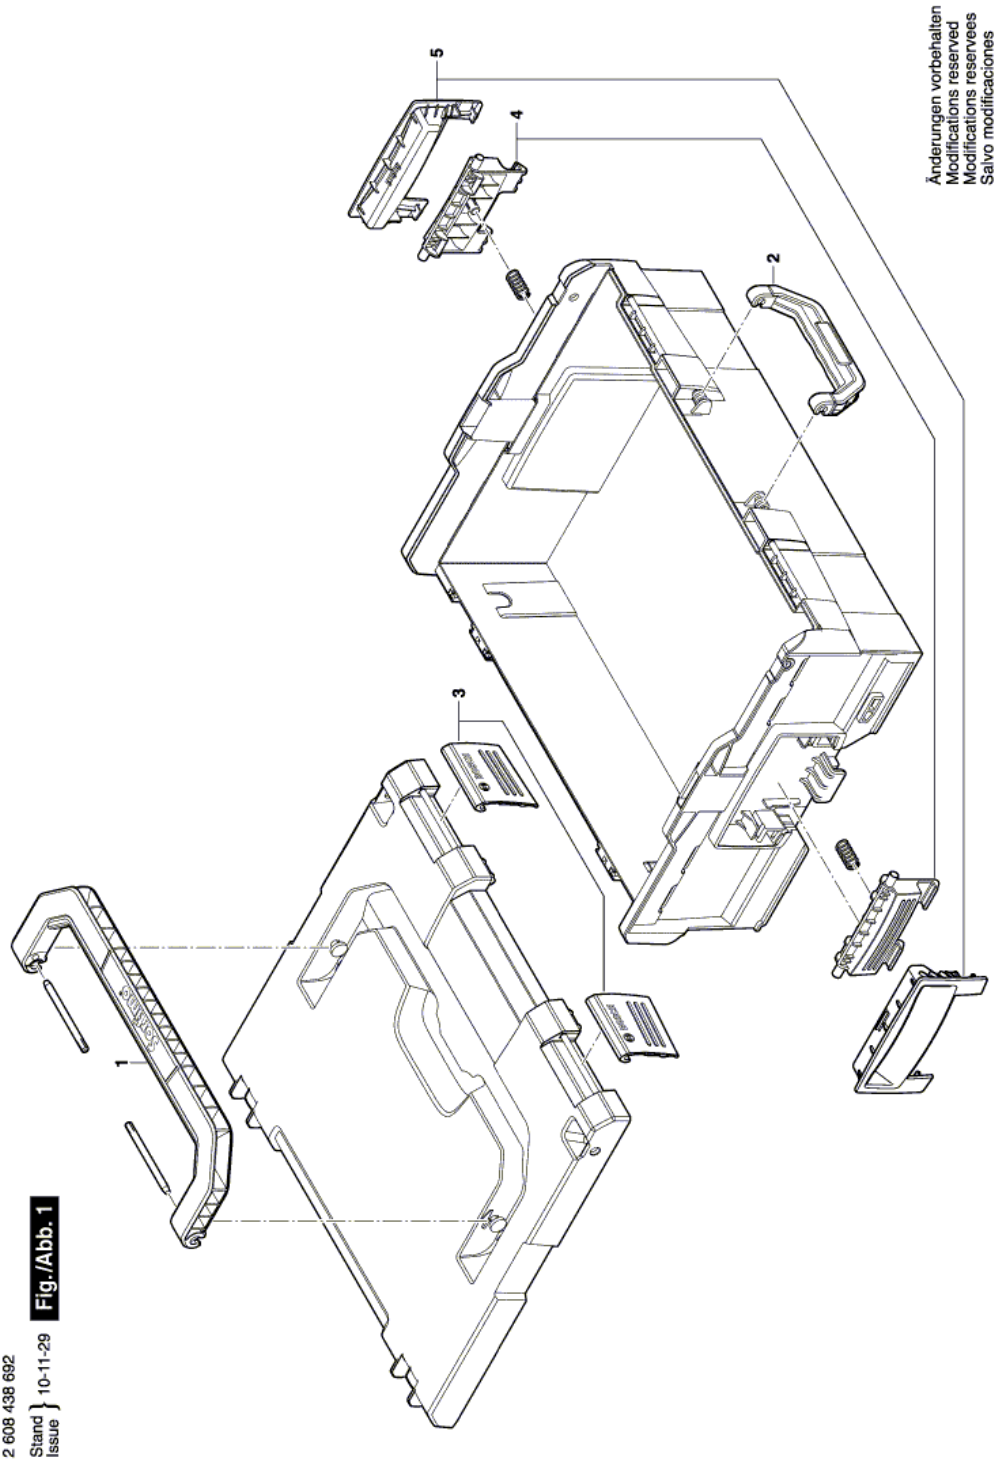

Illustration - Type E

Information subject to change without further notice.