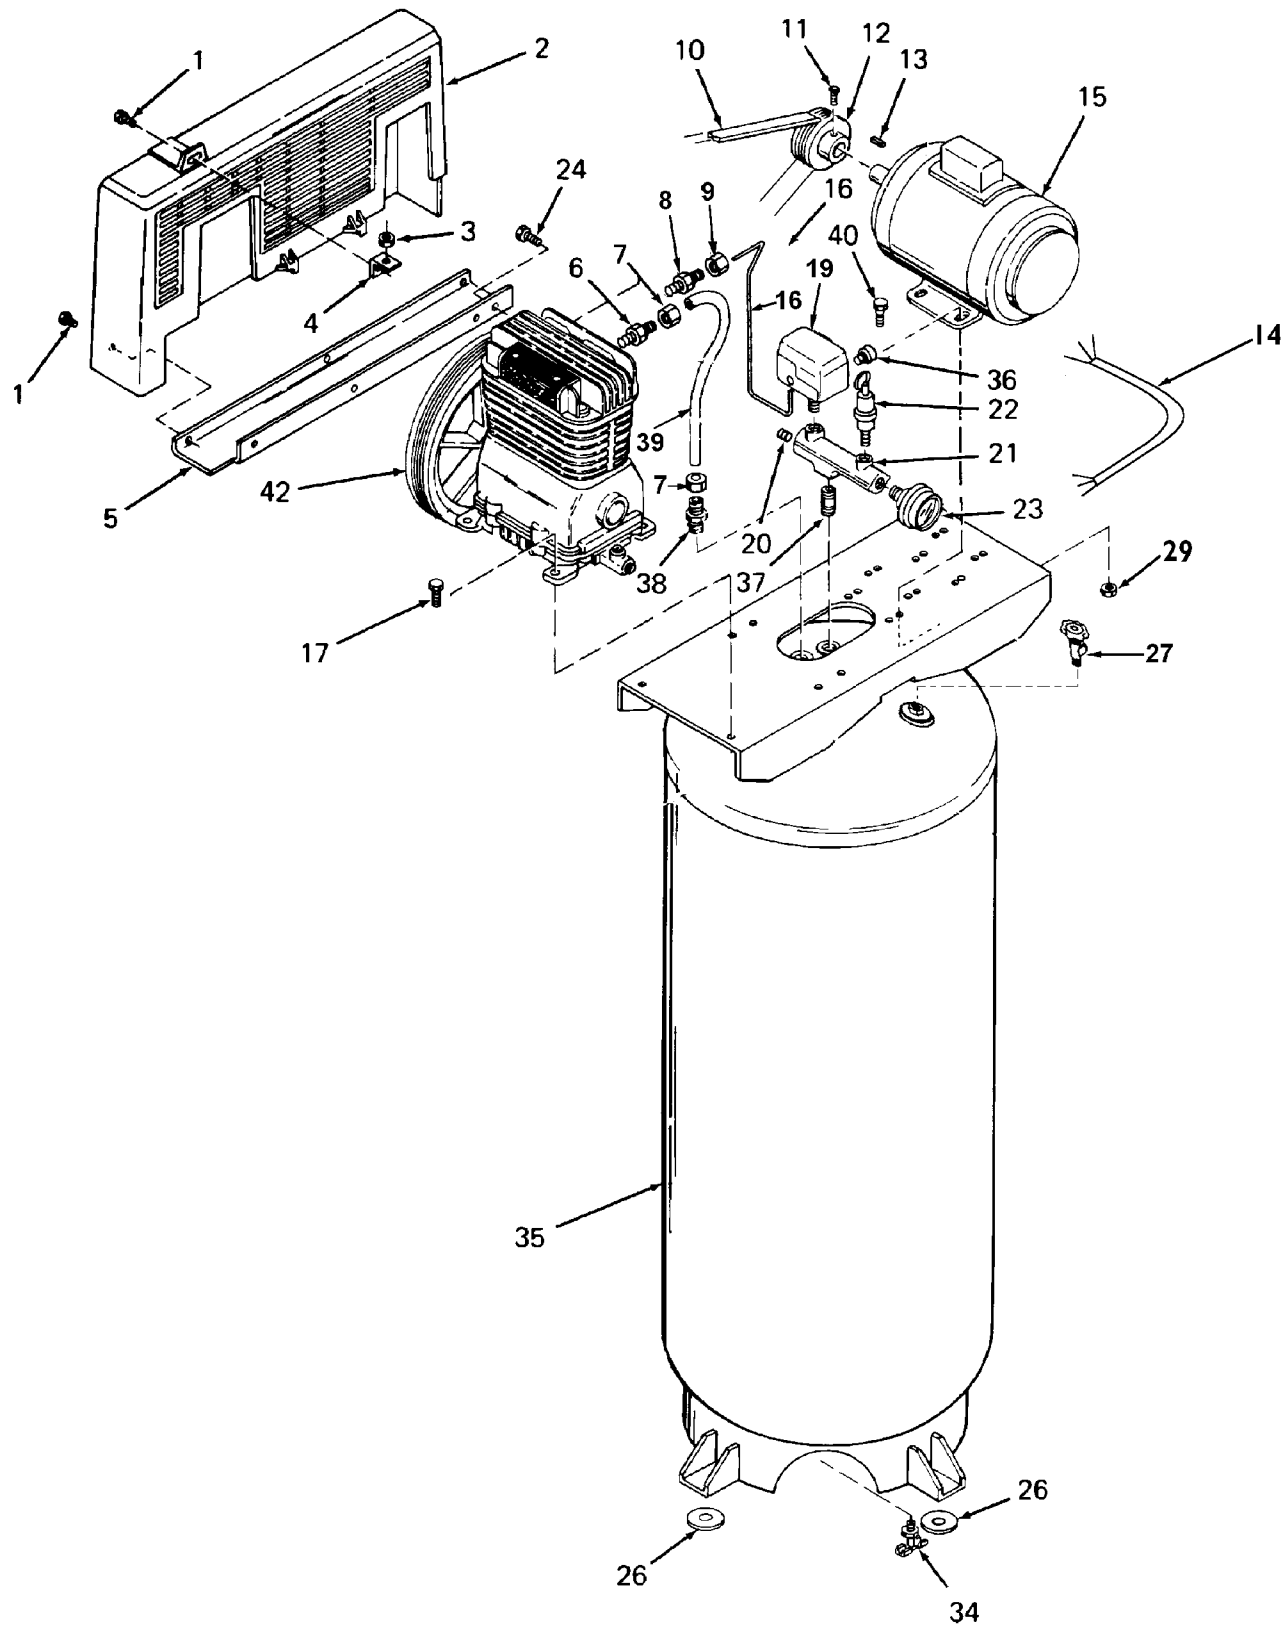

# AC-0171

Key No.	Torque
155	25 to 30 Ft. Lbs.
157	25 to 30 Ft. Lbs.
163	13 to 17 In. Lbs.
175	7 to 10 Ft. Lbs.
179	9 to 12 Ft. Lbs.
188	15 to 20 Ft. Lbs.

## Parts List for L660V Type 2

Item Number	Part Number	Description	Qty Required
1	SSF-953-ZN	SCREW #10X.625 HHW S	4
2	000000-00	No Longer Available	1
3	SSF-8113-ZN	NUT .375-16X.563 HEX	1
4	000000-00	No Longer Available	1
5	CAC-362-1	CLOSURE BELTGUARD	1
6	SSP-9401	CONNECTOR BODY STRAI	1
7	SSP-7812	ASSY NUT SLEEVE 1/2	2
8	SS-8553	CONNECTOR BODY	1
9	SSP-7811	ASSY NUT SLEEVE 1/4	1
10	C-BT-224	BELT 6J 47.3 EFF	1
11	SS-391	SCREW .250-20 .625 S	1
12	C-PU-2861	PULLEY 6J-SEC 2.80 O	1
13	SUDL-65	KEY MOTOR SHAFT	1
14	CAC-4205	CORD MOTOR SJT 14G	1
15	Z-MO-3022-1	MOTOR 2 POLE 240V O/	1
16	CAC-1331	TUBE PRESSURE RELEAS	1
17	SSF-928	SCREW .313-18X.875 H	4
19	000000-00	No Longer Available	1
20	SS-3222-CD	PLUG PIPE	1
21	CAC-95	MANIFOLD	1
22	TIA-4150	VALVE SAFETY 150 .25	1
23	A18885	GAUGE	1
24	39124607	SCREW .250-20X.625 H	2
26	000000-00	No Longer Available	1
27	N000323	VALVE GLOBE 200 PSI	1
29	SSF-8150	NUT .312-18 UNC HEX	1
34	N286039	DRAIN VALVE	1