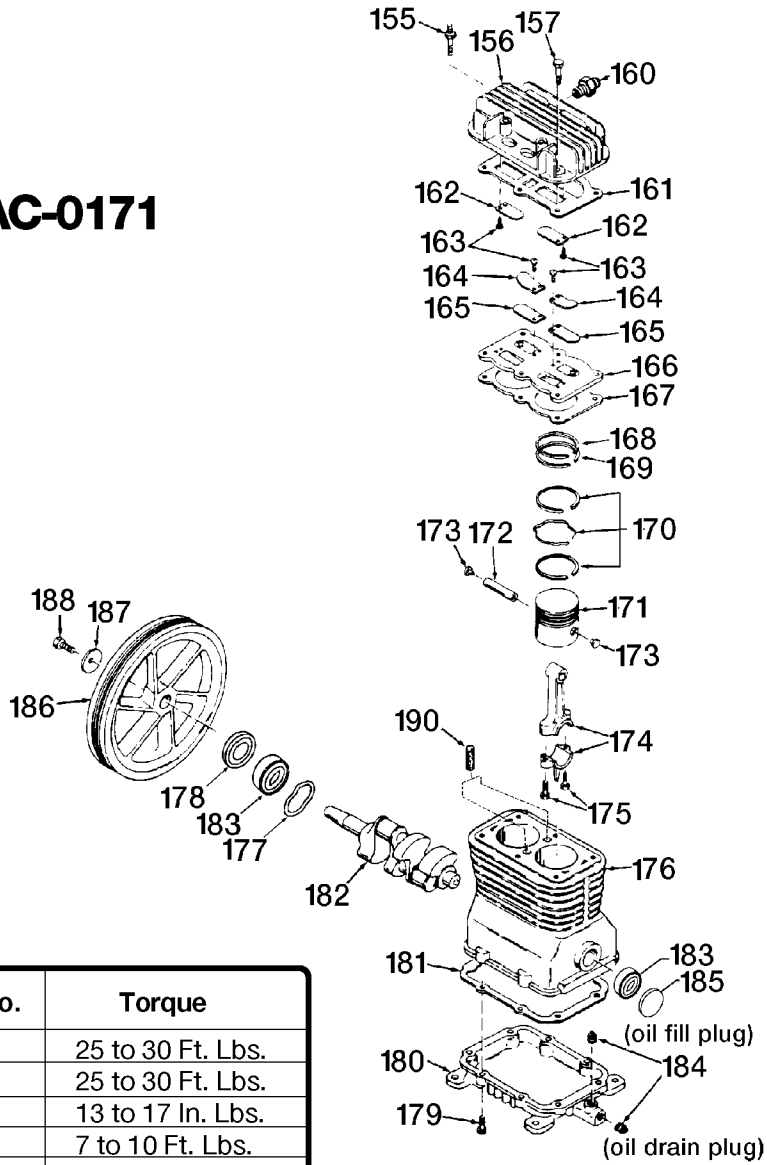

# AC-0171

Key No.	Torque
155	25 to 30 Ft. Lbs.
157	25 to 30 Ft. Lbs.
163	13 to 17 In. Lbs.
175	7 to 10 Ft. Lbs.
179	9 to 12 Ft. Lbs.
188	15 to 20 Ft. Lbs.

## Parts List for L660V Type 2

Item Number	Part Number	Description	Qty Required
1	SSF-953-ZN	SCREW #10X.625 HHW S	4
2	000000-00	No Longer Available	1
3	SSF-8113-ZN	NUT .375-16X.563 HEX	1
4	000000-00	No Longer Available	1
5	CAC-362-1	CLOSURE BELTGUARD	1
6	SSP-9401	CONNECTOR BODY STRAI	1
7	SSP-7812	ASSY NUT SLEEVE 1/2	2
8	SS-8553	CONNECTOR BODY	1
9	SSP-7811	ASSY NUT SLEEVE 1/4	1
10	C-BT-224	BELT 6J 47.3 EFF	1
11	SS-391	SCREW .250-20 .625 S	1
12	C-PU-2861	PULLEY 6J-SEC 2.80 O	1
13	SUDL-65	KEY MOTOR SHAFT	1
14	CAC-4205	CORD MOTOR SJT 14G	1
15	Z-MO-3022-1	MOTOR 2 POLE 240V O/	1
16	CAC-1331	TUBE PRESSURE RELEAS	1
17	SSF-928	SCREW .313-18X.875 H	4
19	000000-00	No Longer Available	1
20	SS-3222-CD	PLUG PIPE	1
21	CAC-95	MANIFOLD	1
22	TIA-4150	VALVE SAFETY 150 .25	1
23	A18885	GAUGE	1
24	39124607	SCREW .250-20X.625 H	2
26	000000-00	No Longer Available	1
27	N000323	VALVE GLOBE 200 PSI	1
29	SSF-8150	NUT .312-18 UNC HEX	1
34	N286039	DRAIN VALVE	1