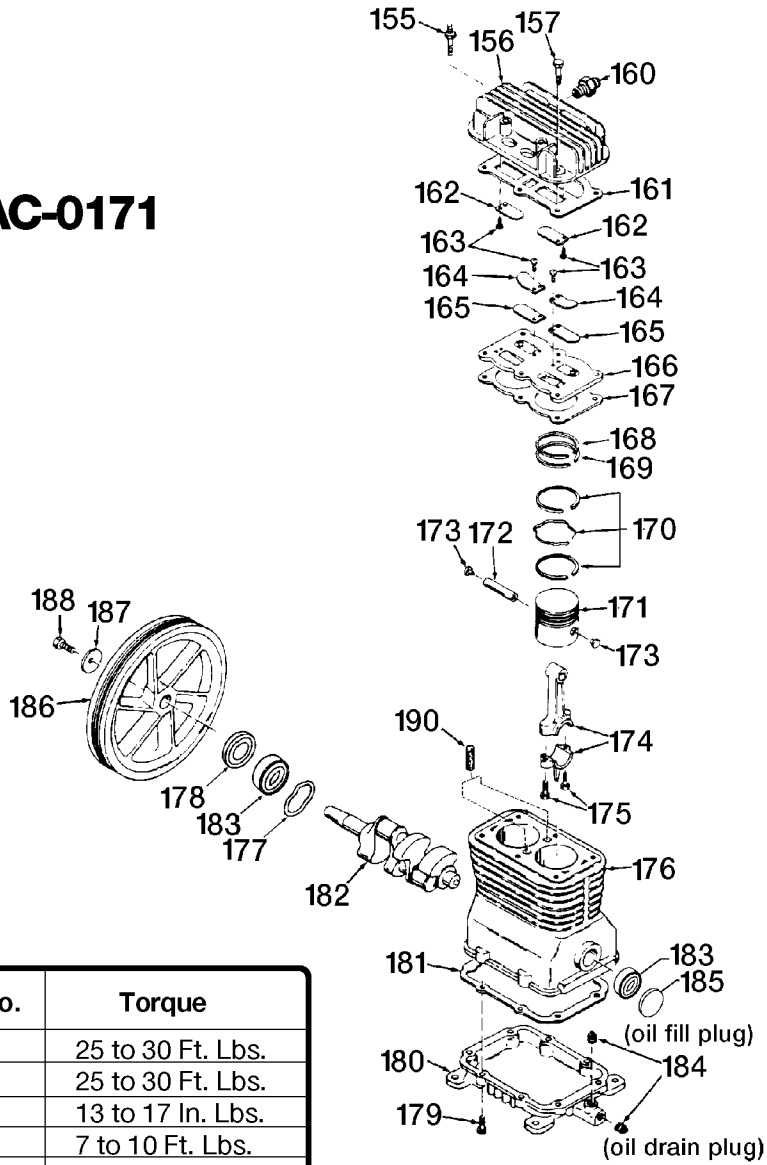

AC-0171

Key No.	Torque
155	25 to 30 Ft. Lbs.
157	25 to 30 Ft. Lbs.
163	13 to 17 In. Lbs.
175	7 to 10 Ft. Lbs.
179	9 to 12 Ft. Lbs.
188	15 to 20 Ft. Lbs.

Recommended Oils - One Stage Compressor Units

Use a compressor oil such as SAE 20-20W SF motor oil. (Crankcase oil capacity is 16 fluid ounces.) Under extreme winter conditions use 10 weight oil. Multiviscosity oil, 10W30, will leave carbon deposits on critical components, reducing performance and compressor life.

Parts List for L560V Type 2

Item Number	Part Number	Description	Qty Required
1	SSF-953-ZN	SCREW #10X.625 HHW S	4
2	000000-00	No Longer Available	1
3	SSF-8113-ZN	NUT .375-16X.563 HEX	1
4	000000-00	No Longer Available	1
5	CAC-362-1	CLOSURE BELTGUARD	1
6	SSP-9401	CONNECTOR BODY STRAI	1
7	SSP-7812	ASSY NUT SLEEVE 1/2	2
8	SS-8553	CONNECTOR BODY	1
9	SSP-7811	ASSY NUT SLEEVE 1/4	1
10	C-BT-224	BELT 6J 47.3 EFF	1
11	SS-391	SCREW .250-20 .625 S	1
12	000000-00	No Longer Available	1
13	SUDL-65	KEY MOTOR SHAFT	1
14	CAC-4205	CORD MOTOR SJT 14G	1
15	Z-MO-3022-1	MOTOR 2 POLE 240V O/	1
16	CAC-1331	TUBE PRESSURE RELEAS	1
17	SSF-928	SCREW .313-18X.875 H	4
19	000000-00	No Longer Available	1
20	SS-3222-CD	PLUG PIPE	1
21	CAC-95	MANIFOLD	1
22	TIA-4150	VALVE SAFETY 150 .25	1
23	A18885	GAUGE	1
24	39124607	SCREW .250-20X.625 H	3
26	000000-00	No Longer Available	4
27	N000323	VALVE GLOBE 200 PSI	1
29	SSF-8150	NUT .312-18 UNC HEX	1
34	N286039	DRAIN VALVE	1