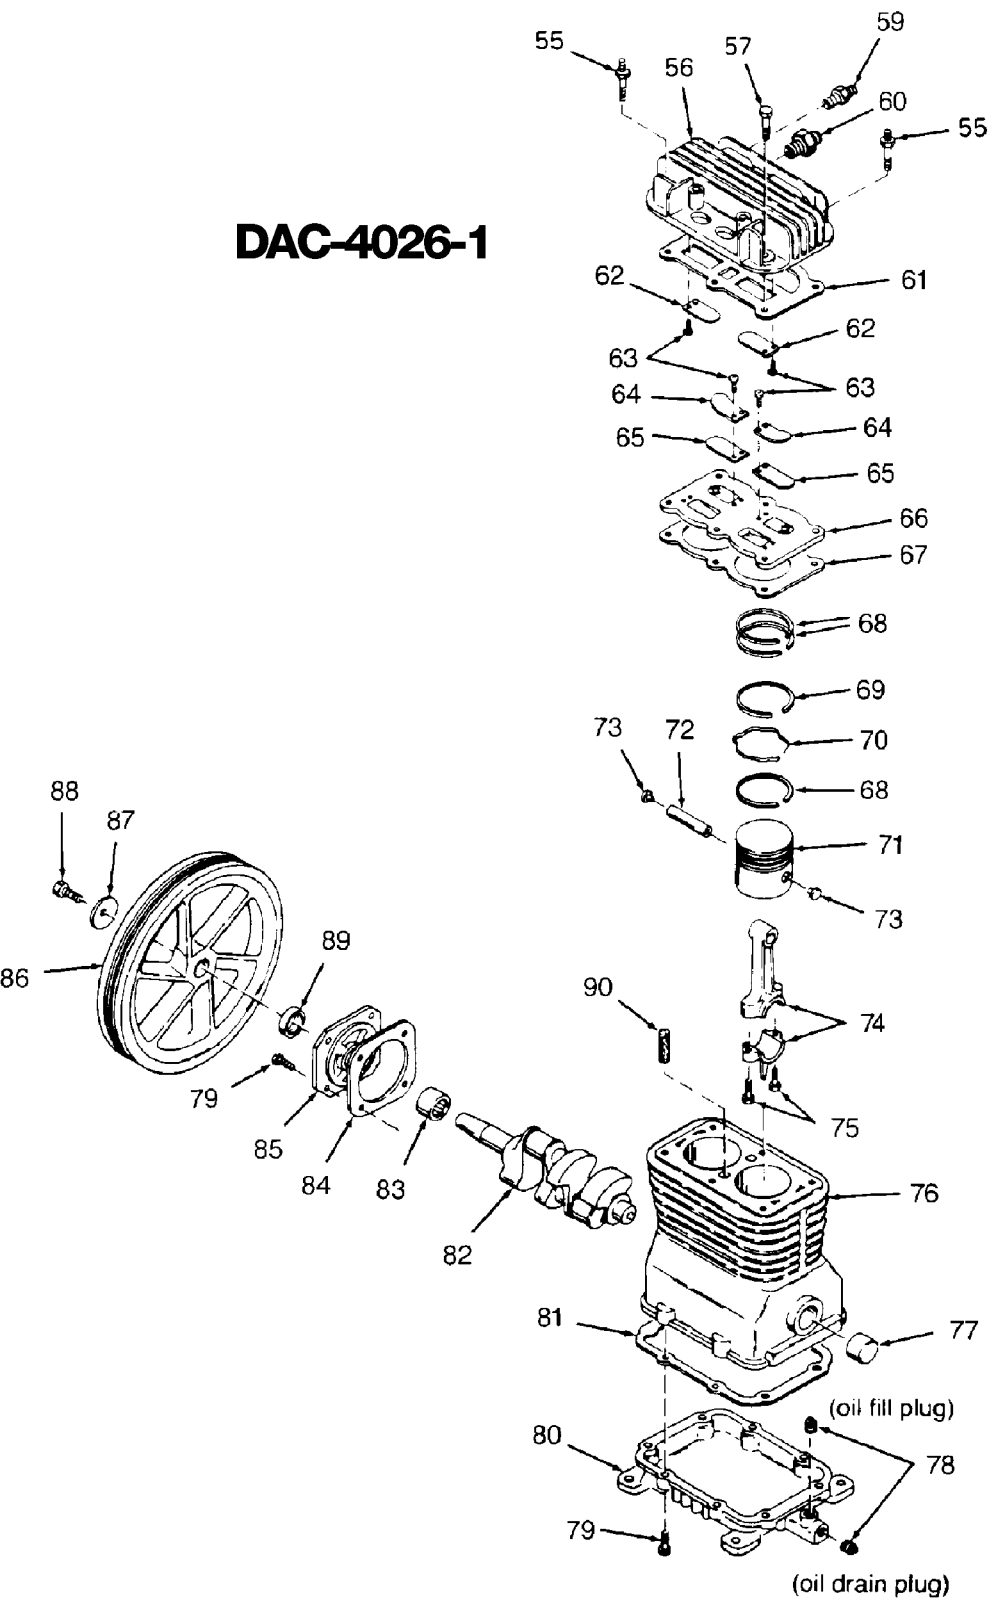

DAC-4026-1

Parts List for L320 Type 1

Item Number	Part Number	Description	Qty Required
1	CAC-322	BELTGUARD OUTSIDE	1
2	CAC-323	BELTGUARD INSIDE	1
3	SSF-8113-ZN	NUT .375-16X.563 HEX	1
4	000000-00	No Longer Available	1
5	000000-00	No Longer Available	1
6	265-17	FILTER FELT	1
7	265-18	RETAINER FILTER	1
8	5140123-08	SCREW	2
10	SSP-7812	ASSY NUT SLEEVE 1/2	1
11	000000-00	No Longer Available	1
12	TIA-4150	VALVE SAFETY 150 .25	1
13	Z-D23004	GAUGE 1.5OD 200PSI .	1
14	SSP-7811	ASSY NUT SLEEVE 1/4	1
15	000000-00	No Longer Available	1
17	CAC-4296-1	REGULATOR 3PORT P2 L	1
18	D26889	ADAPTER .25 NPT X .2	1
19	N053094	NIPPLE	1
20	33821-00	BUSHING	1
20	438010040063	HEYCO BUSHINGS	1
21	CAC-95	MANIFOLD	1
22	Z-D23004	GAUGE 1.5OD 200PSI .	1
23	SUDL-415-1	ASSY CORD POWER ST	1
24	SSW-7385	BUSHING STRAIN RELIE	1
26	000000-00	No Longer Available	1
27	000000-00	No Longer Available	1
28	SS-2072-1	NIPPLE .375 NPT X 1.	1
29	CAC-437-2	VALVE CHECK 1/2NPT X	1

Parts List for L320 Type 1

Item Number	Part Number	Description	Qty Required
30	SSF-928	SCREW .313-18X.875 H	1
31	CAC-1013	SCREW HOLD DOWN	1
32	000000-00	No Longer Available	1
33	CAC-1011	SPRING ELASTOMER	1
34	SSN-56-ZN	WASHER 1 X 11/32 X 1	1
35	N017772	LOCK WASHER	1
36	SS-2038-ZN	NUT .313-18 WING	1
37	000000-00	No Longer Available	1
38	CAC-1059	CLIP RETAINING	2
39	SUDL-6-1	STRIP RUBBER FOOT	1
40	CAC-60	BOLT .375-16X2.25 UN	2
41	000000-00	No Longer Available	2
42	SSF-8080-ZN	NUT .375-16 UNC-2B H	1
43	N286039	DRAIN VALVE	1
47	D21594	PIN MOTOR MOUNT OIL	1
48	000000-00	No Longer Available	1
49	SUDL-65	KEY MOTOR SHAFT	1
50	000000-00	No Longer Available	1
51	SS-391	SCREW .250-20 .625 S	1
52	C-BT-222	BELT 6J 38.0 EFF	1
53	D26742	SCREW #10-16 X .500	2
55	SSF-6627	STUD SHOULDER 3/8-16	1
56	Z-CAC-4213	ASSY HEAD	1
57	SSF-955	SCREW .375-16X1.50 H	5
59	SS-8553	CONNECTOR BODY	1
60	SSP-9401	CONNECTOR BODY STRAI	1
61	5140118-80	GASKET	1