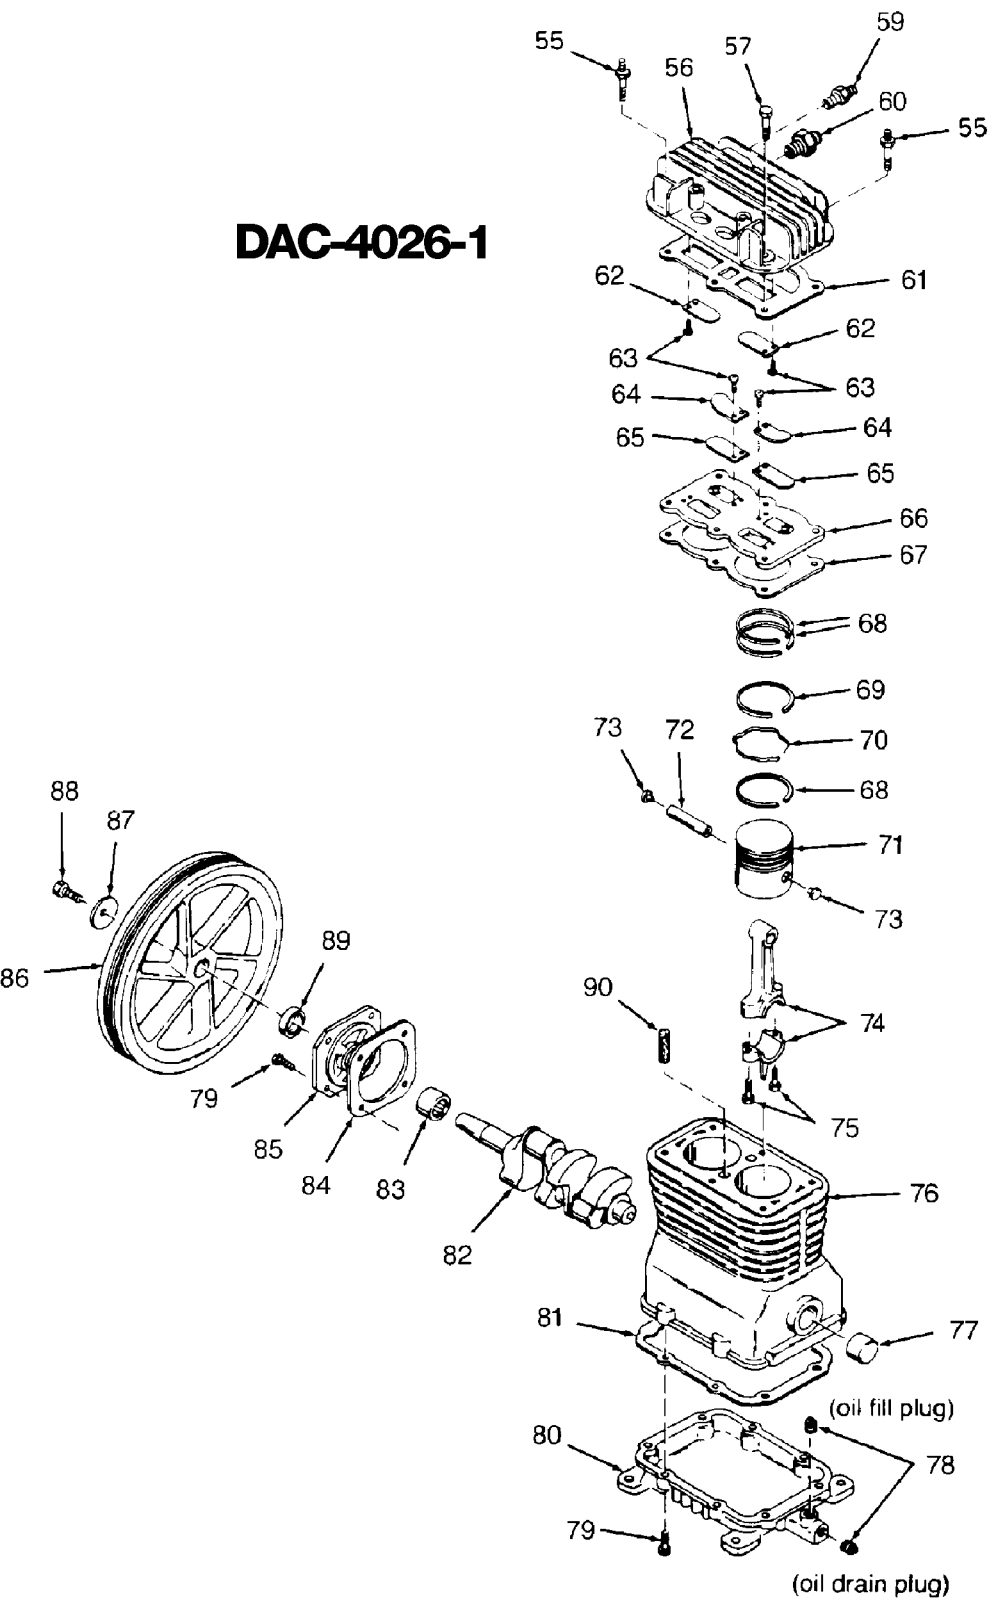

DAC-4026-1

Parts List for L2512 Type 1

Item Number	Part Number	Description	Qty Required
1	CAC-322	BELTGUARD OUTSIDE	1
2	CAC-323	BELTGUARD INSIDE	1
3	SSF-8113-ZN	NUT .375-16X.563 HEX	1
5	000000-00	No Longer Available	1
6	265-17	FILTER FELT	1
7	265-18	RETAINER FILTER	1
8	5140123-08	SCREW	2
10	SSP-7812	ASSY NUT SLEEVE 1/2	1
11	000000-00	No Longer Available	1
12	TIA-4150	VALVE SAFETY 150 .25	1
14	SSP-7811	ASSY NUT SLEEVE 1/4	2
15	000000-00	No Longer Available	1
17	CAC-4296-1	REGULATOR 3PORT P2 L	1
18	D26889	ADAPTER .25 NPT X .2	1
19	N053094	NIPPLE	1
20	33821-00	BUSHING	1
20	438010040063	HEYCO BUSHINGS	1
21	CAC-95	MANIFOLD	1
22	A18885	GAUGE	1
23	SUDL-415-1	ASSY CORD POWER ST	1
24	SSW-7385	BUSHING STRAIN RELIE	1
26	000000-00	No Longer Available	1
27	000000-00	No Longer Available	1
28	SS-2072-1	NIPPLE .375 NPT X 1.	1
29	CAC-437-2	VALVE CHECK 1/2NPT X	1
30	SSF-928	SCREW .313-18X.875 H	4
31	CAC-1013	SCREW HOLD DOWN	1

Parts List for L2512 Type 1

Item Number	Part Number	Description	Qty Required
32	000000-00	No Longer Available	1
33	CAC-1011	SPRING ELASTOMER	1
34	SSN-56-ZN	WASHER 1 X 11/32 X 1	1
35	N017772	LOCK WASHER	1
36	SS-2038-ZN	NUT .313-18 WING	1
38	CAC-1059	CLIP RETAINING	1
39	SUDL-6-1	STRIP RUBBER FOOT	1
40	CAC-60	BOLT .375-16X2.25 UN	2
41	000000-00	No Longer Available	2
42	SSF-8080-ZN	NUT .375-16 UNC-2B H	2
43	N286039	DRAIN VALVE	1
47	D21594	PIN MOTOR MOUNT OIL	1
48	000000-00	No Longer Available	1
49	SUDL-65	KEY MOTOR SHAFT	1
50	000000-00	No Longer Available	1
51	SS-391	SCREW .250-20 .625 S	1
52	C-BT-222	BELT 6J 38.0 EFF	1
53	D26742	SCREW #10-16 X .500	2
55	SSF-6627	STUD SHOULDER 3/8-16	1
56	Z-CAC-4213	ASSY HEAD	1
57	SSF-955	SCREW .375-16X1.50 H	5
59	SS-8553	CONNECTOR BODY	1
60	SSP-9401	CONNECTOR BODY STRAI	1
61	5140118-80	GASKET	1
62	KK-4275	KIT VALVE	1
63	KK-4275	KIT VALVE	1
64	CAC-294	PLATE RESTRICTOR	2