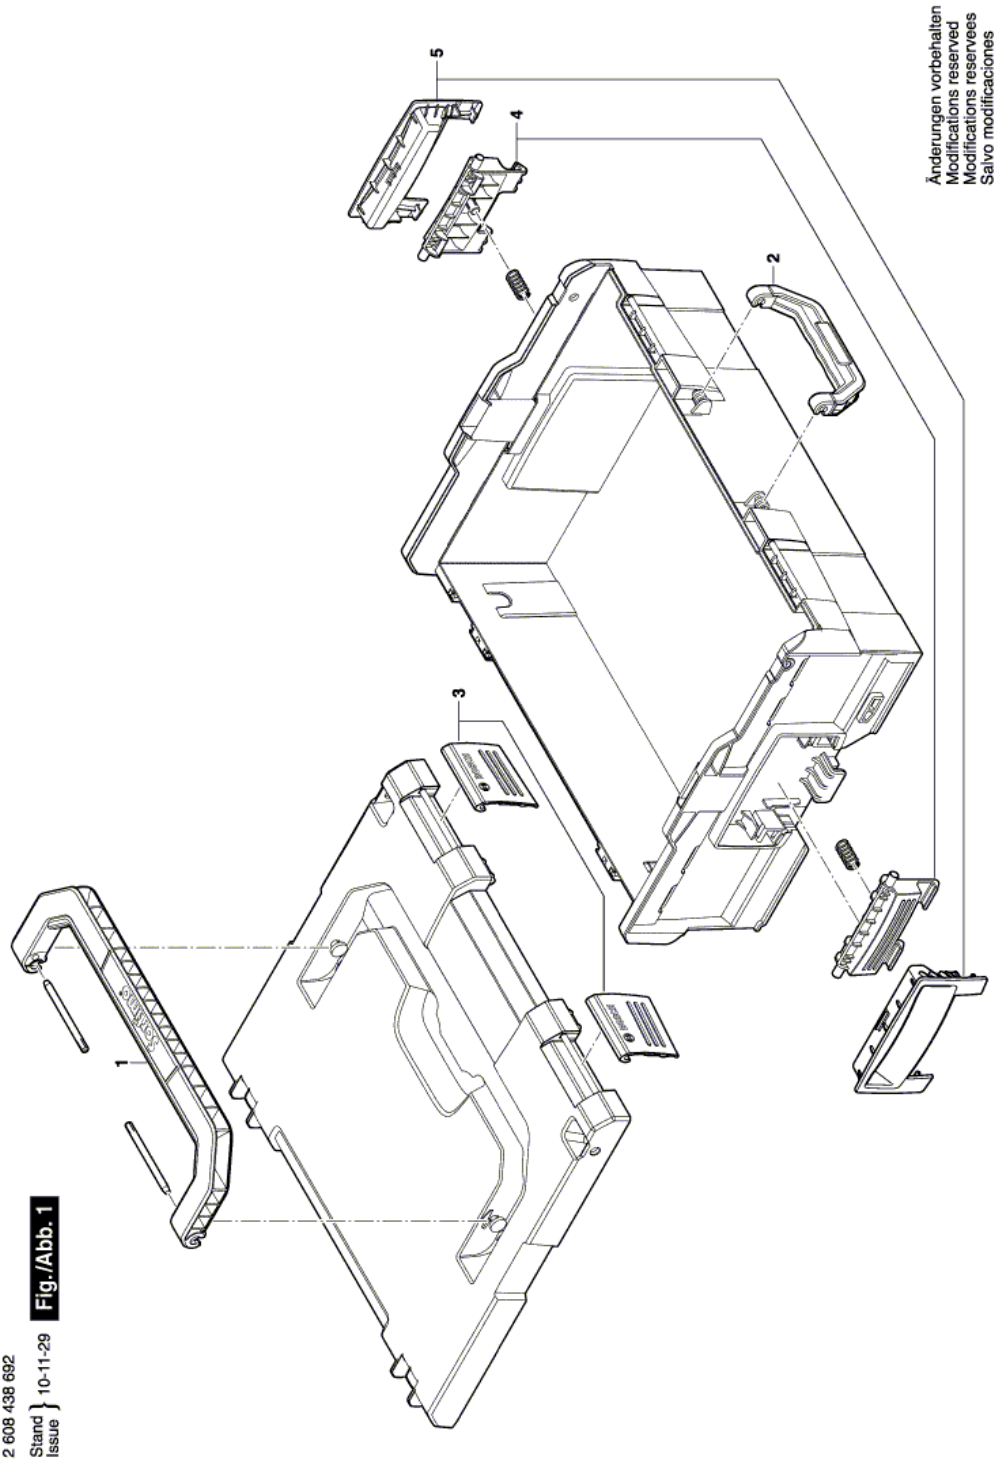

Carrying Case - 2 610 014 479 - LBOXX-2

www.powertools-aftersaleservice.com

BOSCH

Item	Part Number	Description	Illustration	Price	Quantity	Price Group
1	1 600 A00 0JT	Carrying Handle		1	-,-	1 27
2	1 600 A00 0JU	Handle		1	-,-	1 24
3	1 600 A00 0J5	Seal Parts Set		1	-,-	1 25
4	1 600 A00 0J7	Coupling element		1	-,-	1 24
5	1 600 A00 0J9	Handle Cover		1	-,-	1 26

Illustration - Type E

Information subject to change without further notice.