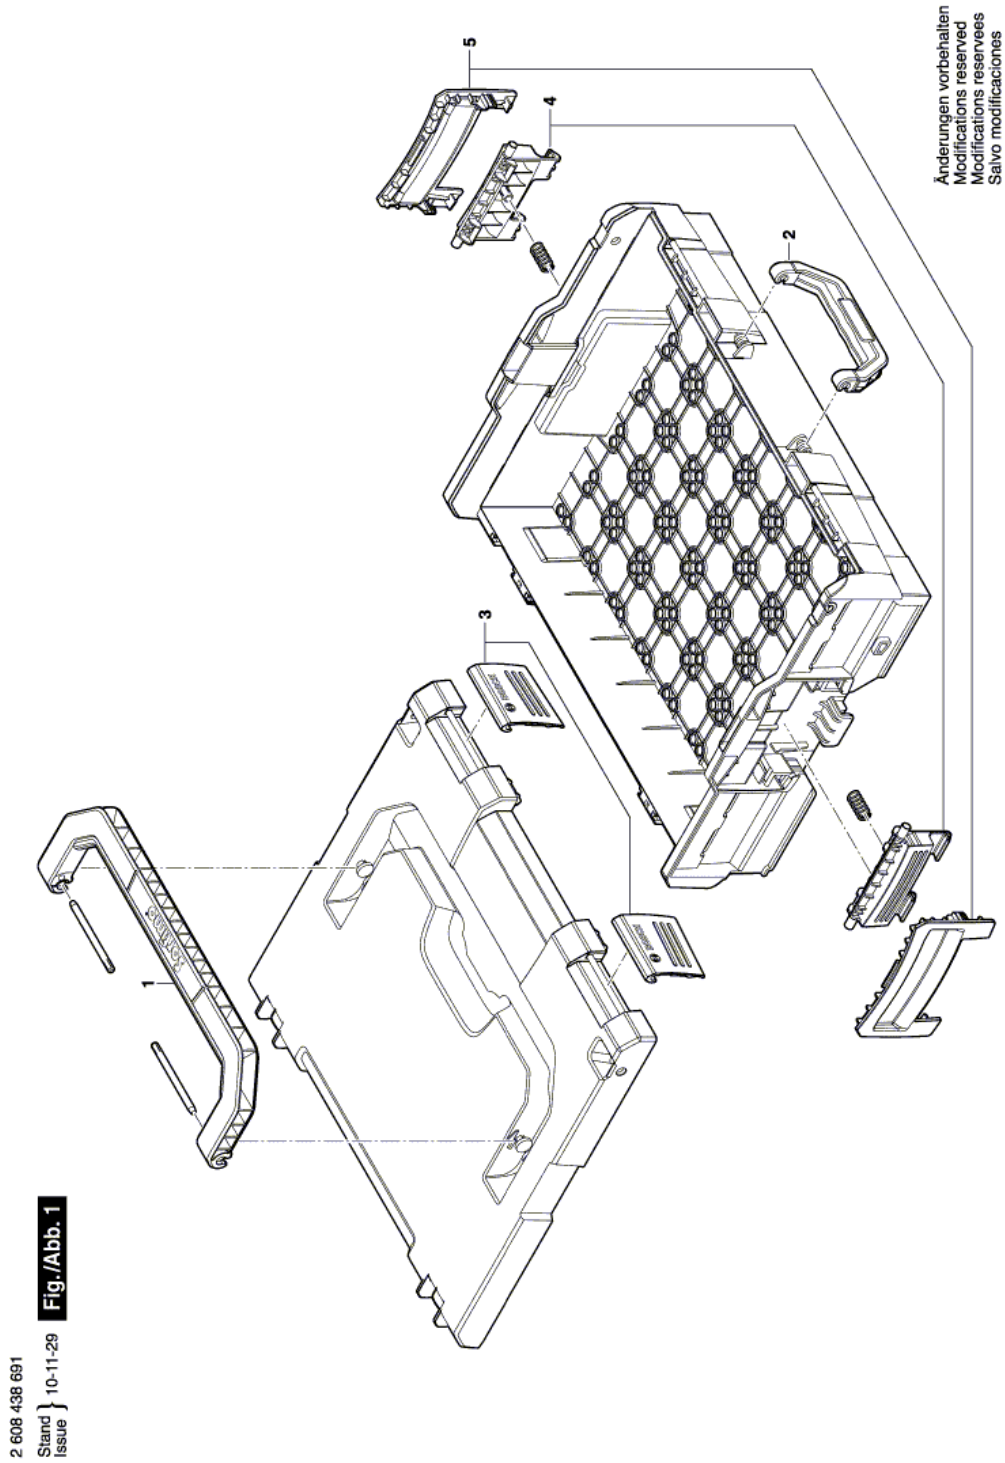

Carrying Case - 2 610 014 478 - LBOXX-1

www.powertools-aftersaleservice.com

BOSCH

Item	Part Number	Description	Illustration	Price	Quantity	Price Group
1	1 600 A00 0JT	Carrying Handle		1	-,-	1 27
2	1 600 A00 0JU	Handle		1	-,-	1 24
3	1 600 A00 0J5	Seal Parts Set		1	-,-	1 25
4	1 600 A00 0J7	Coupling element		1	-,-	1 24
5	1 600 A00 0J6	Handle Plate		1	-,-	1 25

Illustration - Type E

Information subject to change without further notice.