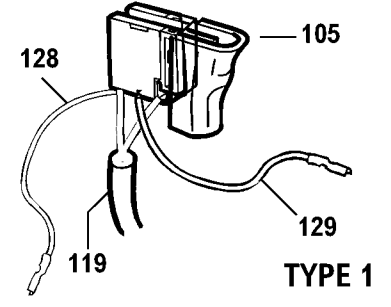

120V 240V KR550RE KR600RE KR540CRE KR550CRE KR600CRE KR650CRF KR572

KR550RE KR550CRE KR540CRE  
KR600RE KR600CRE KR650CRF

KR572

TYPE 1

TYPE 2

©

## Parts List for KR600REB3 Type 2

Item Number	Part Number	Description	Qty Required
101	376912-41	FIELD	1
102	374239-05	ARMATURE	1
103	374190-06	CLAMSHELL,SET	1
104	374217-02	BRUSH & PCB	1
105	375127-03	SWITCH	1
106	374216-00	GEARCASE ASSY	1
107	374189-00	SELECTOR	1
108	892261-00	WASHER,THRUST	1
109	000000-00	No Longer Available	1
110	821986-00	SPRING	1
111	377645-00	SPINDLE&GR.ASSY	1
112	000000-00	No Longer Available	1
113	374193-00	BEARING	1
114	330033-23	CHUCK	1
115	000000-00	No Longer Available	1
116	886095-00	BEARING,BAL	1
119	808704-12	CORDSET	1
120	330034-07	CHUCK KEY	1
121	805434	SCREW, SPECIAL	1
123	572462-00	BRUSH BOX	2
126	374218-01	ACTUATOR	1
127	374188-00	ACTUATOR	1
128	000000-00	No Longer Available	1
129	000000-00	No Longer Available	1
132	770236-00	PROTECTOR,CORD	1
133	809961-00	SCREW	9
134	000000-00	No Longer Available	1

## Parts List for KR600REB3 Type 2

Item Number	Part Number	Description	Qty Required
135	807745	CAPACITOR	1
138	000000-00	No Longer Available	1
139	376552-03	CLAMP	1
140	813918	SCREW	1
141	372814-00	DEPTH STOP	1
145	821070	CORD CLAMP	1
146	821057-00	SCREW	2