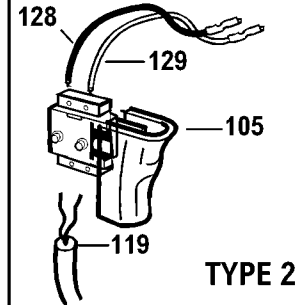

120V 240V KR550RE KR600RE KR540CRE KR550CRE KR600CRE KR650CRF KR572

KR550RE KR550CRE KR540CRE  
KR600RE KR600CRE KR650CRF

KR572

TYPE 1

TYPE 2

©

## Parts List for KR600REB3 Type 2

Item Number	Part Number	Description	Qty Required
101	376912-41	FIELD	1
102	374239-05	ARMATURE	1
103	374190-06	CLAMSHELL,SET	1
104	374217-02	BRUSH & PCB	1
105	375127-03	SWITCH	1
106	374216-00	GEARCASE ASSY	1
107	374189-00	SELECTOR	1
108	892261-00	WASHER,THRUST	1
109	000000-00	No Longer Available	1
110	821986-00	SPRING	1
111	377645-00	SPINDLE&GR.ASSY	1
112	000000-00	No Longer Available	1
113	374193-00	BEARING	1
114	330033-23	CHUCK	1
115	000000-00	No Longer Available	1
116	886095-00	BEARING,BAL	1
119	808704-12	CORDSET	1
120	330034-07	CHUCK KEY	1
121	805434	SCREW, SPECIAL	1
123	572462-00	BRUSH BOX	2
126	374218-01	ACTUATOR	1
127	374188-00	ACTUATOR	1
128	000000-00	No Longer Available	1
129	000000-00	No Longer Available	1
132	770236-00	PROTECTOR,CORD	1
133	809961-00	SCREW	9
134	000000-00	No Longer Available	1

## Parts List for KR600REB3 Type 2

Item Number	Part Number	Description	Qty Required
135	807745	CAPACITOR	1
138	000000-00	No Longer Available	1
139	376552-03	CLAMP	1
140	813918	SCREW	1
141	372814-00	DEPTH STOP	1
145	821070	CORD CLAMP	1
146	821057-00	SCREW	2