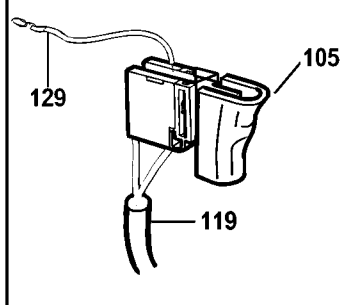

120V 240V KR550RE KR600RE KR540CRE KR550CRE KR600CRE KR650CRF KR572

KR550RE KR550CRE KR540CRE  
KR600RE KR600CRE KR650CRF

KR572

TYPE 1

TYPE 2

©

## Parts List for KR600REB3 Type 2

Item Number	Part Number	Description	Qty Required
101	376912-41	FIELD	1
102	374239-05	ARMATURE	1
103	374190-06	CLAMSHELL,SET	1
104	374217-02	BRUSH & PCB	1
105	375127-03	SWITCH	1
106	374216-00	GEARCASE ASSY	1
107	374189-00	SELECTOR	1
108	892261-00	WASHER,THRUST	1
109	000000-00	No Longer Available	1
110	821986-00	SPRING	1
111	377645-00	SPINDLE&GR.ASSY	1
112	000000-00	No Longer Available	1
113	374193-00	BEARING	1
114	330033-23	CHUCK	1
115	000000-00	No Longer Available	1
116	886095-00	BEARING,BAL	1
119	808704-12	CORDSET	1
120	330034-07	CHUCK KEY	1
121	805434	SCREW, SPECIAL	1
123	572462-00	BRUSH BOX	2
126	374218-01	ACTUATOR	1
127	374188-00	ACTUATOR	1
128	000000-00	No Longer Available	1
129	000000-00	No Longer Available	1
132	770236-00	PROTECTOR,CORD	1
133	809961-00	SCREW	9
134	000000-00	No Longer Available	1

## Parts List for KR600REB3 Type 2

Item Number	Part Number	Description	Qty Required
135	807745	CAPACITOR	1
138	000000-00	No Longer Available	1
139	376552-03	CLAMP	1
140	813918	SCREW	1
141	372814-00	DEPTH STOP	1
145	821070	CORD CLAMP	1
146	821057-00	SCREW	2