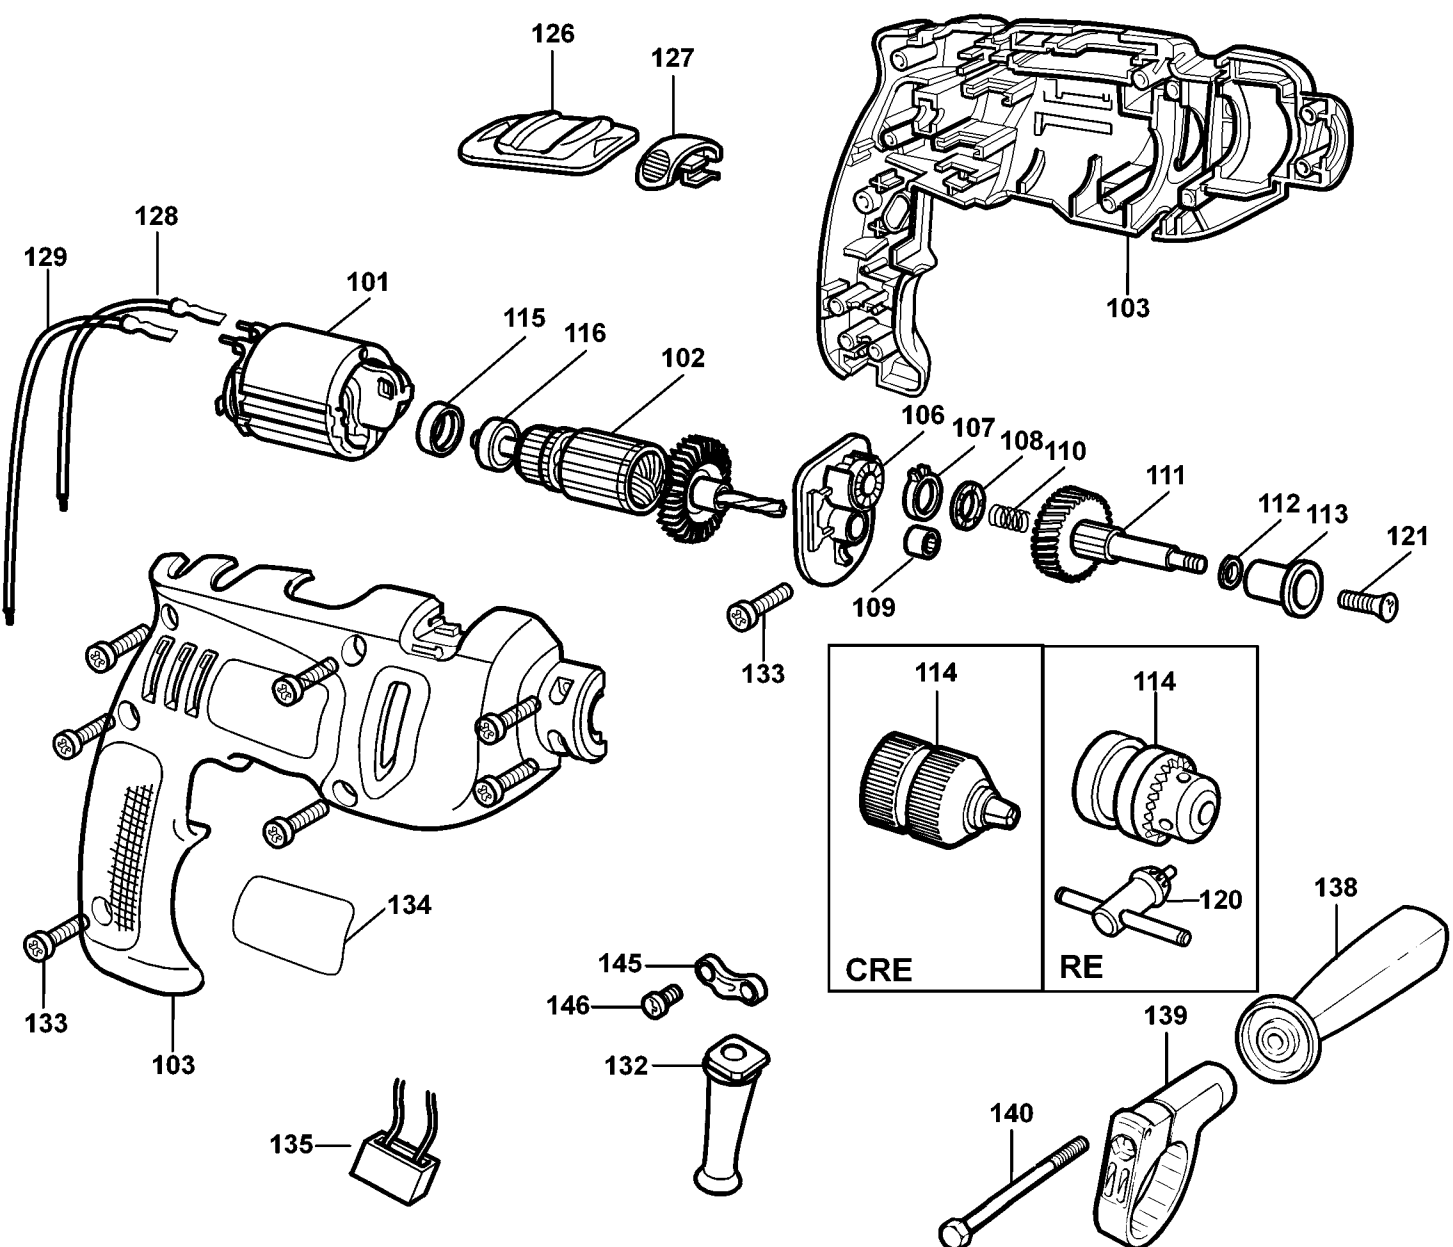

120V 240V KR550RE KR600RE KR540CRE KR550CRE KR600CRE KR650CRF KR572

KR550RE KR550CRE KR540CRE  
KR600RE KR600CRE KR650CRF

KR572

TYPE 1

TYPE 2

©

## Parts List for KR600REB3 Type 2

Item Number	Part Number	Description	Qty Required
101	376912-41	FIELD	1
102	374239-05	ARMATURE	1
103	374190-06	CLAMSHELL,SET	1
104	374217-02	BRUSH & PCB	1
105	375127-03	SWITCH	1
106	374216-00	GEARCASE ASSY	1
107	374189-00	SELECTOR	1
108	892261-00	WASHER,THRUST	1
109	000000-00	No Longer Available	1
110	821986-00	SPRING	1
111	377645-00	SPINDLE&GR.ASSY	1
112	000000-00	No Longer Available	1
113	374193-00	BEARING	1
114	330033-23	CHUCK	1
115	000000-00	No Longer Available	1
116	886095-00	BEARING,BAL	1
119	808704-12	CORDSET	1
120	330034-07	CHUCK KEY	1
121	805434	SCREW, SPECIAL	1
123	572462-00	BRUSH BOX	2
126	374218-01	ACTUATOR	1
127	374188-00	ACTUATOR	1
128	000000-00	No Longer Available	1
129	000000-00	No Longer Available	1
132	770236-00	PROTECTOR,CORD	1
133	809961-00	SCREW	9
134	000000-00	No Longer Available	1

## Parts List for KR600REB3 Type 2

Item Number	Part Number	Description	Qty Required
135	807745	CAPACITOR	1
138	000000-00	No Longer Available	1
139	376552-03	CLAMP	1
140	813918	SCREW	1
141	372814-00	DEPTH STOP	1
145	821070	CORD CLAMP	1
146	821057-00	SCREW	2