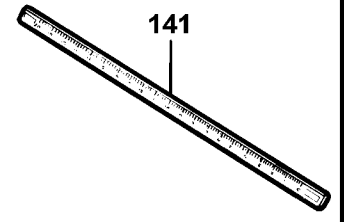

120V 240V KR550RE KR600RE KR540CRE KR550CRE KR600CRE KR650CRF KR572

KR550RE KR550CRE KR540CRE
KR600RE KR600CRE KR650CRF KR572

Parts List for KR600REAR Type 1

Item Number	Part Number	Description	Qty Required
101	376912-40	FIELD ASSY.	1
102	580813-02	ARMATURE & BRG.	1
103	374190-05	CLAMSHELL,SET	1
104	374217-01	PCB ASSEMBLY	1
105	375412-01	SWITCH	1
106	374216-00	GEARCASE ASSY	1
107	374189-00	SELECTOR	1
108	892261-00	WASHER,THRUST	1
109	000000-00	No Longer Available	1
110	821986-00	SPRING	1
111	377645-00	SPINDLE&GR.ASSY	1
112	000000-00	No Longer Available	1
113	374193-00	BEARING	1
114	330033-23	CHUCK	1
115	000000-00	No Longer Available	1
116	886095-00	BEARING,BAL	1
119	573379-06	CORDSET	1
120	330034-07	CHUCK KEY	1
121	805434	SCREW, SPECIAL	1
122	914115	BRUSH HOLDER	2
123	875735	BRUSH HOLDER	2
125	570544-00	BRUSH & SPRING	2
126	374218-01	ACTUATOR	1
127	374188-00	ACTUATOR	1
128	374213-00	LEAD,RED	1
129	374214-00	LEAD,BLACK	1
132	770236-00	PROTECTOR,CORD	1

Parts List for KR600REAR Type 1

Item Number	Part Number	Description	Qty Required
133	809961-00	SCREW	9
134	000000-00	No Longer Available	1
135	807745	CAPACITOR	1
138	000000-00	No Longer Available	1
139	376552-03	CLAMP	1
140	813918	SCREW	1
141	372814-00	DEPTH STOP	1
145	821070	CORD CLAMP	1
146	821057-00	SCREW	1