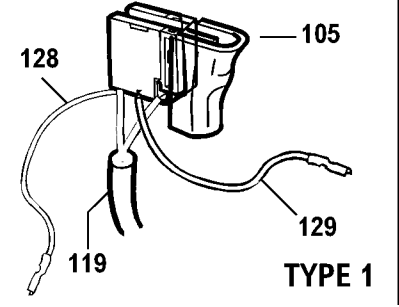

120V 240V KR550RE KR600RE KR540CRE KR550CRE KR600CRE KR650CRF KR572

KR550RE KR550CRE KR540CRE
KR600RE KR600CRE KR650CRF KR572

Parts List for KR600REAR Type 1

Item Number	Part Number	Description	Qty Required
101	376912-40	FIELD ASSY.	1
102	580813-02	ARMATURE & BRG.	1
103	374190-05	CLAMSHELL,SET	1
104	374217-01	PCB ASSEMBLY	1
105	375412-01	SWITCH	1
106	374216-00	GEARCASE ASSY	1
107	374189-00	SELECTOR	1
108	892261-00	WASHER,THRUST	1
109	000000-00	No Longer Available	1
110	821986-00	SPRING	1
111	377645-00	SPINDLE&GR.ASSY	1
112	000000-00	No Longer Available	1
113	374193-00	BEARING	1
114	330033-23	CHUCK	1
115	000000-00	No Longer Available	1
116	886095-00	BEARING,BAL	1
119	573379-06	CORDSET	1
120	330034-07	CHUCK KEY	1
121	805434	SCREW, SPECIAL	1
122	914115	BRUSH HOLDER	2
123	875735	BRUSH HOLDER	2
125	570544-00	BRUSH & SPRING	2
126	374218-01	ACTUATOR	1
127	374188-00	ACTUATOR	1
128	374213-00	LEAD,RED	1
129	374214-00	LEAD,BLACK	1
132	770236-00	PROTECTOR,CORD	1

Parts List for KR600REAR Type 1

Item Number	Part Number	Description	Qty Required
133	809961-00	SCREW	9
134	000000-00	No Longer Available	1
135	807745	CAPACITOR	1
138	000000-00	No Longer Available	1
139	376552-03	CLAMP	1
140	813918	SCREW	1
141	372814-00	DEPTH STOP	1
145	821070	CORD CLAMP	1
146	821057-00	SCREW	1