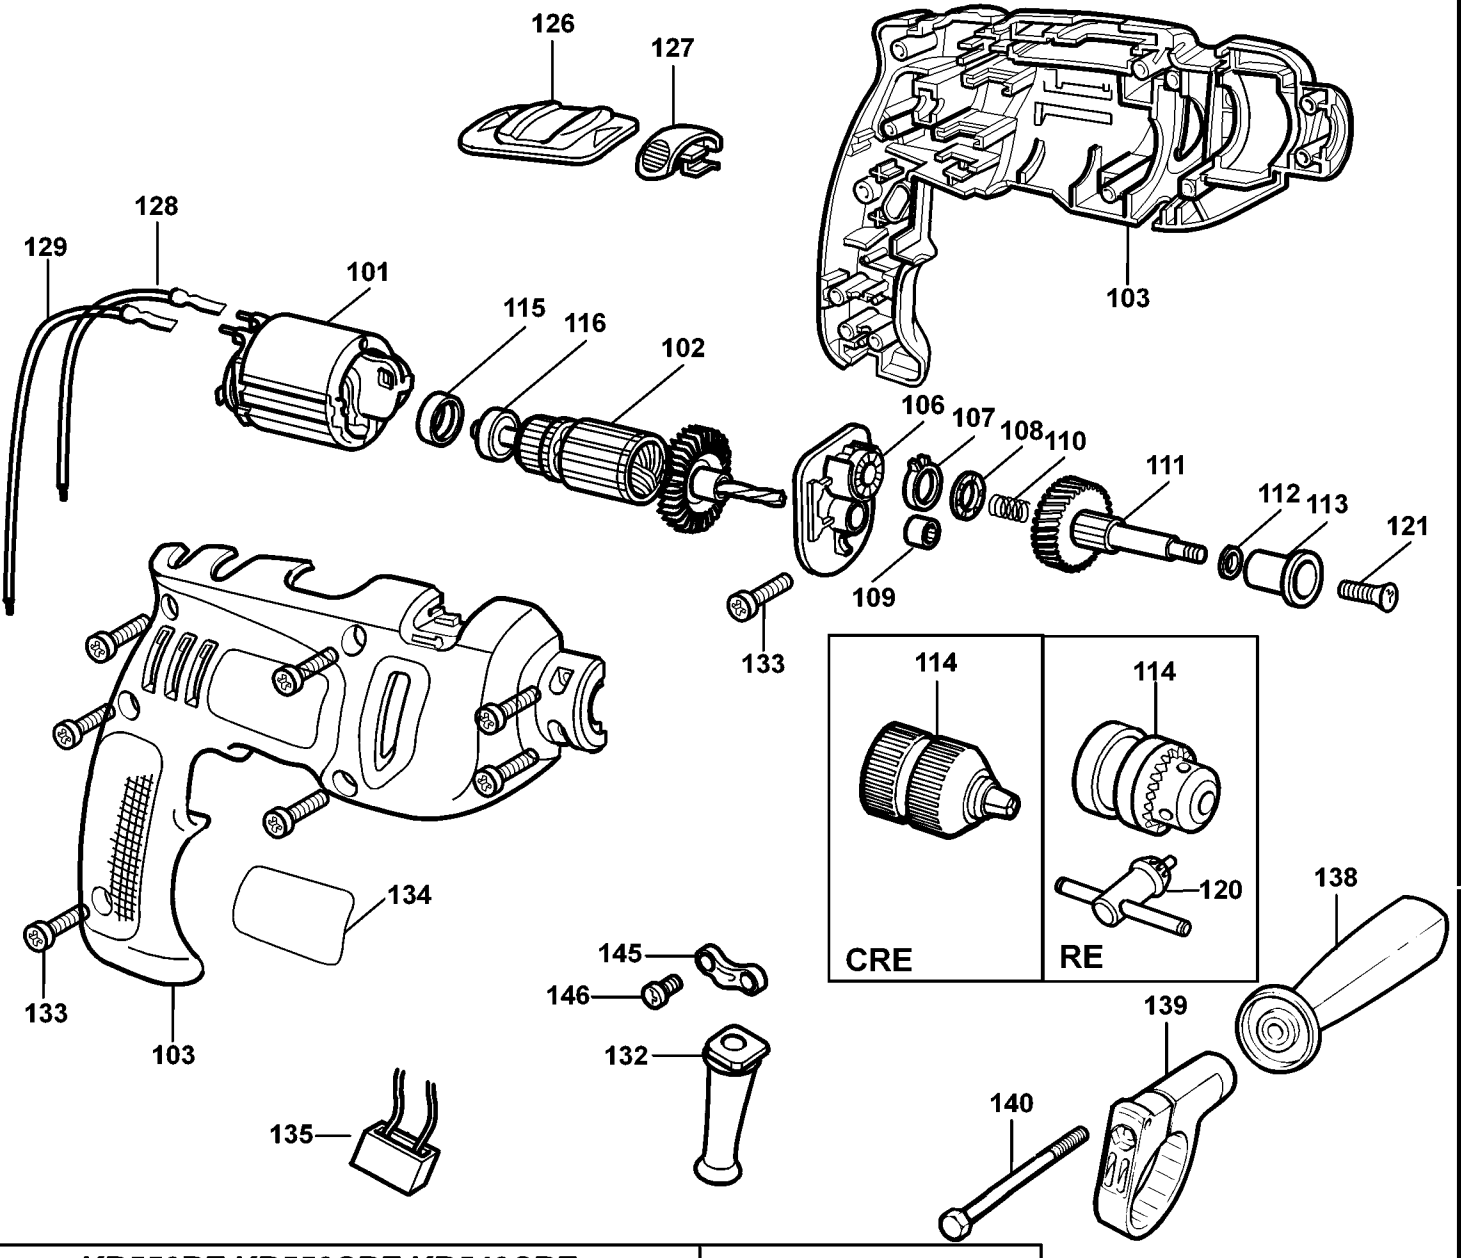

120V 240V KR550RE KR600RE KR540CRE KR550CRE KR600CRE KR650CRF KR572

KR550RE KR550CRE KR540CRE
KR600RE KR600CRE KR650CRF KR572

Parts List for KR600REAR Type 1

Item Number	Part Number	Description	Qty Required
101	376912-40	FIELD ASSY.	1
102	580813-02	ARMATURE & BRG.	1
103	374190-05	CLAMSHELL,SET	1
104	374217-01	PCB ASSEMBLY	1
105	375412-01	SWITCH	1
106	374216-00	GEARCASE ASSY	1
107	374189-00	SELECTOR	1
108	892261-00	WASHER,THRUST	1
109	000000-00	No Longer Available	1
110	821986-00	SPRING	1
111	377645-00	SPINDLE&GR.ASSY	1
112	000000-00	No Longer Available	1
113	374193-00	BEARING	1
114	330033-23	CHUCK	1
115	000000-00	No Longer Available	1
116	886095-00	BEARING,BAL	1
119	573379-06	CORDSET	1
120	330034-07	CHUCK KEY	1
121	805434	SCREW, SPECIAL	1
122	914115	BRUSH HOLDER	2
123	875735	BRUSH HOLDER	2
125	570544-00	BRUSH & SPRING	2
126	374218-01	ACTUATOR	1
127	374188-00	ACTUATOR	1
128	374213-00	LEAD,RED	1
129	374214-00	LEAD,BLACK	1
132	770236-00	PROTECTOR,CORD	1

Parts List for KR600REAR Type 1

Item Number	Part Number	Description	Qty Required
133	809961-00	SCREW	9
134	000000-00	No Longer Available	1
135	807745	CAPACITOR	1
138	000000-00	No Longer Available	1
139	376552-03	CLAMP	1
140	813918	SCREW	1
141	372814-00	DEPTH STOP	1
145	821070	CORD CLAMP	1
146	821057-00	SCREW	1