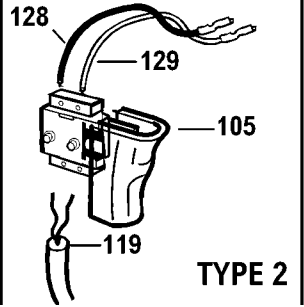

120V 240V KR550RE KR600RE KR540CRE KR550CRE KR600CRE KR650CRF KR572

KR550RE KR550CRE KR540CRE
KR600RE KR600CRE KR650CRF KR572

Parts List for KR600REAR Type 1

Item Number	Part Number	Description	Qty Required
101	376912-40	FIELD ASSY.	1
102	580813-02	ARMATURE & BRG.	1
103	374190-05	CLAMSHELL,SET	1
104	374217-01	PCB ASSEMBLY	1
105	375412-01	SWITCH	1
106	374216-00	GEARCASE ASSY	1
107	374189-00	SELECTOR	1
108	892261-00	WASHER,THRUST	1
109	000000-00	No Longer Available	1
110	821986-00	SPRING	1
111	377645-00	SPINDLE&GR.ASSY	1
112	000000-00	No Longer Available	1
113	374193-00	BEARING	1
114	330033-23	CHUCK	1
115	000000-00	No Longer Available	1
116	886095-00	BEARING,BAL	1
119	573379-06	CORDSET	1
120	330034-07	CHUCK KEY	1
121	805434	SCREW, SPECIAL	1
122	914115	BRUSH HOLDER	2
123	875735	BRUSH HOLDER	2
125	570544-00	BRUSH & SPRING	2
126	374218-01	ACTUATOR	1
127	374188-00	ACTUATOR	1
128	374213-00	LEAD,RED	1
129	374214-00	LEAD,BLACK	1
132	770236-00	PROTECTOR,CORD	1

Parts List for KR600REAR Type 1

Item Number	Part Number	Description	Qty Required
133	809961-00	SCREW	9
134	000000-00	No Longer Available	1
135	807745	CAPACITOR	1
138	000000-00	No Longer Available	1
139	376552-03	CLAMP	1
140	813918	SCREW	1
141	372814-00	DEPTH STOP	1
145	821070	CORD CLAMP	1
146	821057-00	SCREW	1