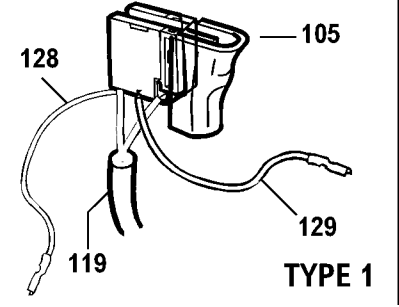

120V 240V KR550RE KR600RE KR540CRE KR550CRE KR600CRE KR650CRF KR572

KR550RE KR550CRE KR540CRE
KR600RE KR600CRE KR650CRF KR572

Parts List for KR600CREAR Type 1

Item Number	Part Number	Description	Qty Required
101	376912-40	FIELD ASSY.	1
102	580813-02	ARMATURE & BRG.	1
103	374190-05	CLAMSHELL,SET	1
104	374217-01	PCB ASSEMBLY	1
105	375412-01	SWITCH	1
106	374216-00	GEARCASE ASSY	1
107	374189-00	SELECTOR	1
108	892261-00	WASHER,THRUST	1
109	000000-00	No Longer Available	1
110	821986-00	SPRING	1
111	377645-00	SPINDLE&GR.ASSY	1
112	000000-00	No Longer Available	1
113	374193-00	BEARING	1
114	479902-00	KEYLESS CHUCK	1
115	000000-00	No Longer Available	1
116	886095-00	BEARING,BAL	1
119	573379-06	CORDSET	1
121	805434	SCREW, SPECIAL	1
122	914115	BRUSH HOLDER	2
123	875735	BRUSH HOLDER	2
125	570544-00	BRUSH & SPRING	2
126	374218-01	ACTUATOR	1
127	374188-00	ACTUATOR	1
128	374213-00	LEAD,RED	1
129	374214-00	LEAD,BLACK	1
132	770236-00	PROTECTOR,CORD	1
133	809961-00	SCREW	2

Parts List for KR600CREAR Type 1

Item Number	Part Number	Description	Qty Required
134	374186-04	BRAND LABEL	1
135	807745	CAPACITOR	1
138	000000-00	No Longer Available	1
139	376552-03	CLAMP	1
140	813918	SCREW	1
141	372814-00	DEPTH STOP	1
145	821070	CORD CLAMP	1
146	821057-00	SCREW	1