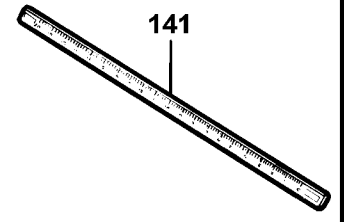

120V 240V KR550RE KR600RE KR540CRE KR550CRE KR600CRE KR650CRF KR572

KR550RE KR550CRE KR540CRE
KR600RE KR600CRE KR650CRF KR572

Parts List for KR600CREAR Type 1

Item Number	Part Number	Description	Qty Required
101	376912-40	FIELD ASSY.	1
102	580813-02	ARMATURE & BRG.	1
103	374190-05	CLAMSHELL,SET	1
104	374217-01	PCB ASSEMBLY	1
105	375412-01	SWITCH	1
106	374216-00	GEARCASE ASSY	1
107	374189-00	SELECTOR	1
108	892261-00	WASHER,THRUST	1
109	000000-00	No Longer Available	1
110	821986-00	SPRING	1
111	377645-00	SPINDLE&GR.ASSY	1
112	000000-00	No Longer Available	1
113	374193-00	BEARING	1
114	479902-00	KEYLESS CHUCK	1
115	000000-00	No Longer Available	1
116	886095-00	BEARING,BAL	1
119	573379-06	CORDSET	1
121	805434	SCREW, SPECIAL	1
122	914115	BRUSH HOLDER	2
123	875735	BRUSH HOLDER	2
125	570544-00	BRUSH & SPRING	2
126	374218-01	ACTUATOR	1
127	374188-00	ACTUATOR	1
128	374213-00	LEAD,RED	1
129	374214-00	LEAD,BLACK	1
132	770236-00	PROTECTOR,CORD	1
133	809961-00	SCREW	2

Parts List for KR600CREAR Type 1

Item Number	Part Number	Description	Qty Required
134	374186-04	BRAND LABEL	1
135	807745	CAPACITOR	1
138	000000-00	No Longer Available	1
139	376552-03	CLAMP	1
140	813918	SCREW	1
141	372814-00	DEPTH STOP	1
145	821070	CORD CLAMP	1
146	821057-00	SCREW	1