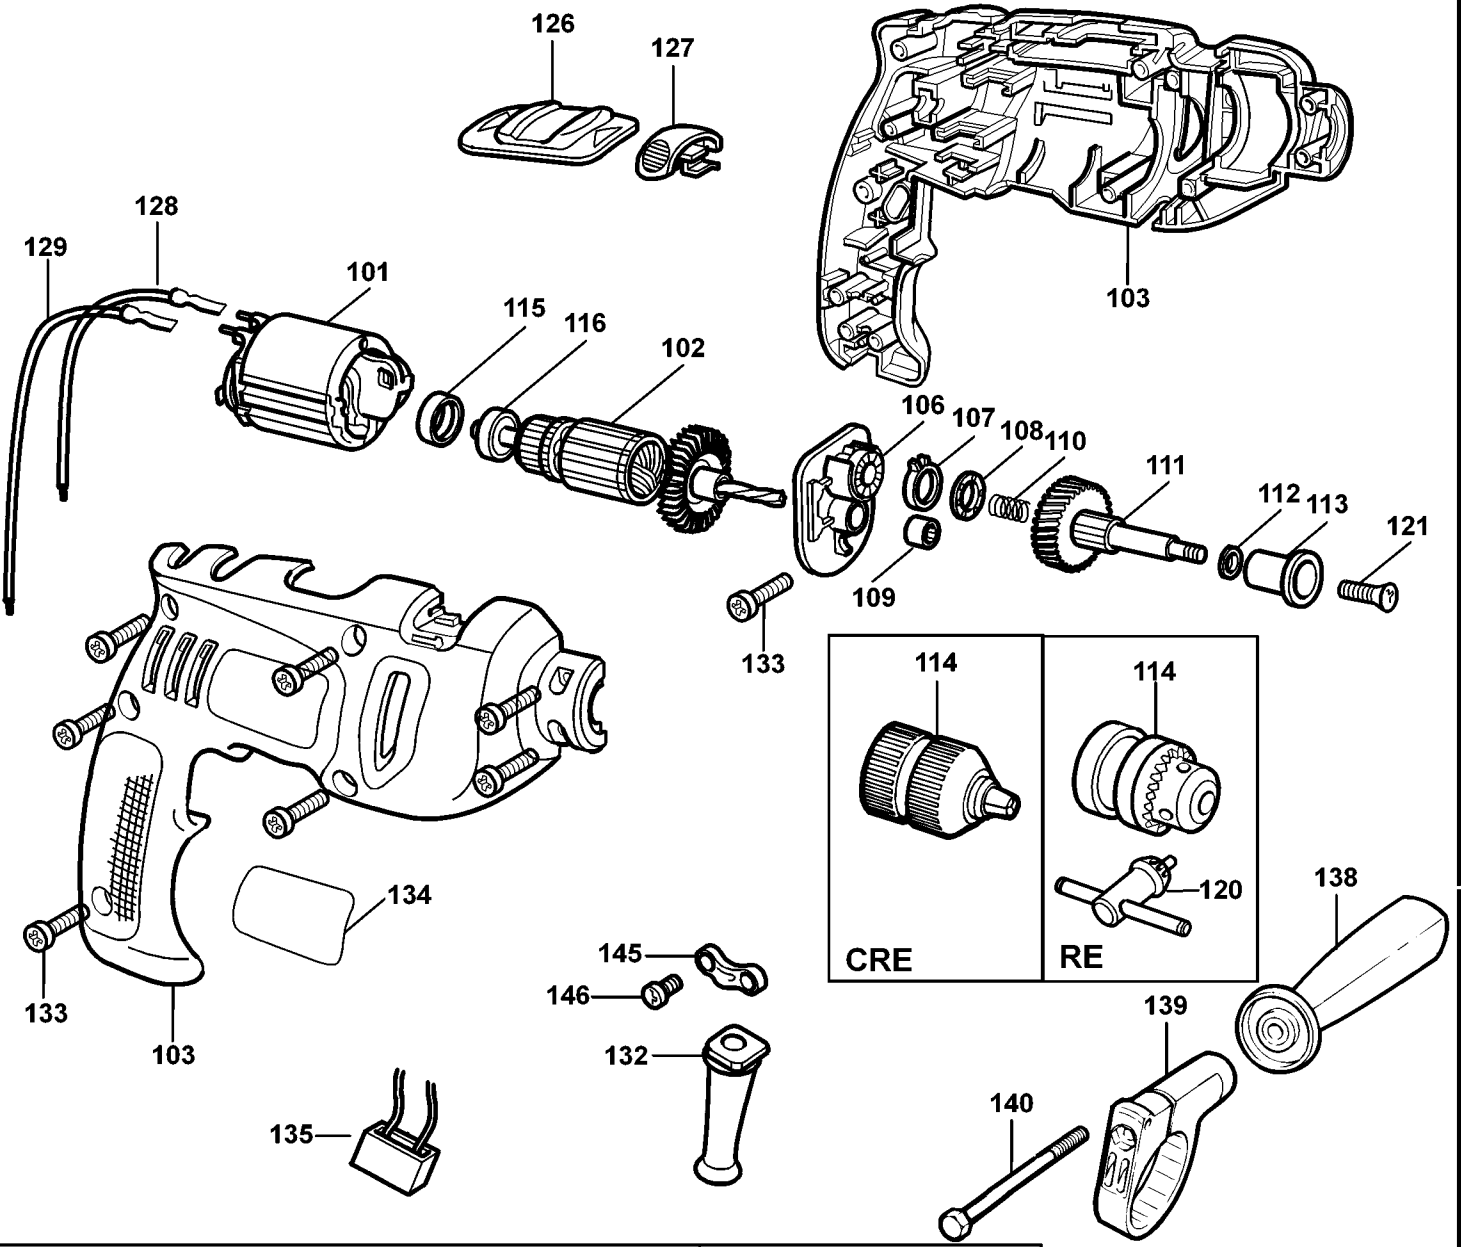

120V 240V KR550RE KR600RE KR540CRE KR550CRE KR600CRE KR650CRF KR572

KR550RE KR550CRE KR540CRE
KR600RE KR600CRE KR650CRF KR572

Parts List for KR600CREAR Type 1

Item Number	Part Number	Description	Qty Required
101	376912-40	FIELD ASSY.	1
102	580813-02	ARMATURE & BRG.	1
103	374190-05	CLAMSHELL,SET	1
104	374217-01	PCB ASSEMBLY	1
105	375412-01	SWITCH	1
106	374216-00	GEARCASE ASSY	1
107	374189-00	SELECTOR	1
108	892261-00	WASHER,THRUST	1
109	000000-00	No Longer Available	1
110	821986-00	SPRING	1
111	377645-00	SPINDLE&GR.ASSY	1
112	000000-00	No Longer Available	1
113	374193-00	BEARING	1
114	479902-00	KEYLESS CHUCK	1
115	000000-00	No Longer Available	1
116	886095-00	BEARING,BAL	1
119	573379-06	CORDSET	1
121	805434	SCREW, SPECIAL	1
122	914115	BRUSH HOLDER	2
123	875735	BRUSH HOLDER	2
125	570544-00	BRUSH & SPRING	2
126	374218-01	ACTUATOR	1
127	374188-00	ACTUATOR	1
128	374213-00	LEAD,RED	1
129	374214-00	LEAD,BLACK	1
132	770236-00	PROTECTOR,CORD	1
133	809961-00	SCREW	2

Parts List for KR600CREAR Type 1

Item Number	Part Number	Description	Qty Required
134	374186-04	BRAND LABEL	1
135	807745	CAPACITOR	1
138	000000-00	No Longer Available	1
139	376552-03	CLAMP	1
140	813918	SCREW	1
141	372814-00	DEPTH STOP	1
145	821070	CORD CLAMP	1
146	821057-00	SCREW	1