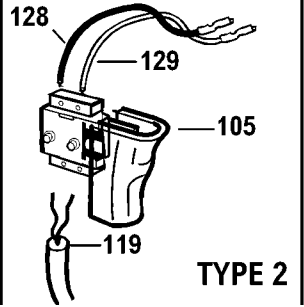

120V 240V KR550RE KR600RE KR540CRE KR550CRE KR600CRE KR650CRF KR572

KR550RE KR550CRE KR540CRE
KR600RE KR600CRE KR650CRF KR572

Parts List for KR600CREAR Type 1

Item Number	Part Number	Description	Qty Required
101	376912-40	FIELD ASSY.	1
102	580813-02	ARMATURE & BRG.	1
103	374190-05	CLAMSHELL,SET	1
104	374217-01	PCB ASSEMBLY	1
105	375412-01	SWITCH	1
106	374216-00	GEARCASE ASSY	1
107	374189-00	SELECTOR	1
108	892261-00	WASHER,THRUST	1
109	000000-00	No Longer Available	1
110	821986-00	SPRING	1
111	377645-00	SPINDLE&GR.ASSY	1
112	000000-00	No Longer Available	1
113	374193-00	BEARING	1
114	479902-00	KEYLESS CHUCK	1
115	000000-00	No Longer Available	1
116	886095-00	BEARING,BAL	1
119	573379-06	CORDSET	1
121	805434	SCREW, SPECIAL	1
122	914115	BRUSH HOLDER	2
123	875735	BRUSH HOLDER	2
125	570544-00	BRUSH & SPRING	2
126	374218-01	ACTUATOR	1
127	374188-00	ACTUATOR	1
128	374213-00	LEAD,RED	1
129	374214-00	LEAD,BLACK	1
132	770236-00	PROTECTOR,CORD	1
133	809961-00	SCREW	2

Parts List for KR600CREAR Type 1

Item Number	Part Number	Description	Qty Required
134	374186-04	BRAND LABEL	1
135	807745	CAPACITOR	1
138	000000-00	No Longer Available	1
139	376552-03	CLAMP	1
140	813918	SCREW	1
141	372814-00	DEPTH STOP	1
145	821070	CORD CLAMP	1
146	821057-00	SCREW	1