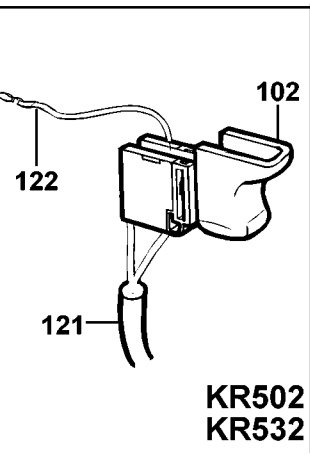

KR400
KR450
KR500
KR531
CD200

KR510XC
KR450RE
KR500RE
KR500CRE
KR510RE

KR502
KR532

KR510XC
KR500CRE

800

KR450RE KR500RE KR500CRE KR510RE KR510XC ©

Parts List for KR502-AR Type 1

Item Number	Part Number	Description	Qty Required
101	000000-00	No Longer Available	1
102	375157-01	SWITCH	1
103	000000-00	No Longer Available	1
104	000000-00	No Longer Available	1
105	000000-00	No Longer Available	1
106	000000-00	No Longer Available	4
107	185851-03	SPINDLE	1
108	821986-00	SPRING	1
109	5103541-00	SCREW	11
110	747634-00	SPRING,BRUSH	2
111	832998-06	BRUSH	1
112	000000-00	No Longer Available	1
113	375147-05	CLAMSELL SET	1
114	375148-06	BRAND LABEL	1
115	000000-00	No Longer Available	1
116	375164-02	ACTUATOR	1
117	186452-00	THRUST PLATE	1
120	330033-15	CHUCK,10MM	1
121	573379-06	CORDSET	1
122	000000-00	No Longer Available	1
123	000000-00	No Longer Available	1
124	770236-00	PROTECTOR,CORD	1
125	807285-08	CAPACITOR	1
128	805434	SCREW, SPECIAL	1
129	330034-07	CHUCK KEY	1
800	870889-02	GREASE	1