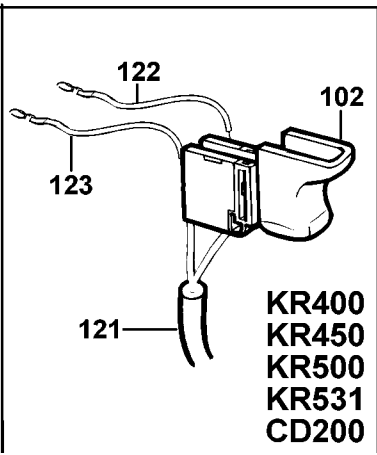

KR400
KR450
KR500
KR531
CD200

KR510XC
KR450RE
KR500RE
KR500CRE
KR510RE

KR502
KR532

KR510XC
KR500CRE

800

KR450RE KR500RE KR500CRE KR510RE KR510XC ©

Parts List for KR502-AR Type 1

Item Number	Part Number	Description	Qty Required
101	000000-00	No Longer Available	1
102	375157-01	SWITCH	1
103	000000-00	No Longer Available	1
104	000000-00	No Longer Available	1
105	000000-00	No Longer Available	1
106	000000-00	No Longer Available	4
107	185851-03	SPINDLE	1
108	821986-00	SPRING	1
109	5103541-00	SCREW	11
110	747634-00	SPRING,BRUSH	2
111	832998-06	BRUSH	1
112	000000-00	No Longer Available	1
113	375147-05	CLAMSELL SET	1
114	375148-06	BRAND LABEL	1
115	000000-00	No Longer Available	1
116	375164-02	ACTUATOR	1
117	186452-00	THRUST PLATE	1
120	330033-15	CHUCK,10MM	1
121	573379-06	CORDSET	1
122	000000-00	No Longer Available	1
123	000000-00	No Longer Available	1
124	770236-00	PROTECTOR,CORD	1
125	807285-08	CAPACITOR	1
128	805434	SCREW, SPECIAL	1
129	330034-07	CHUCK KEY	1
800	870889-02	GREASE	1