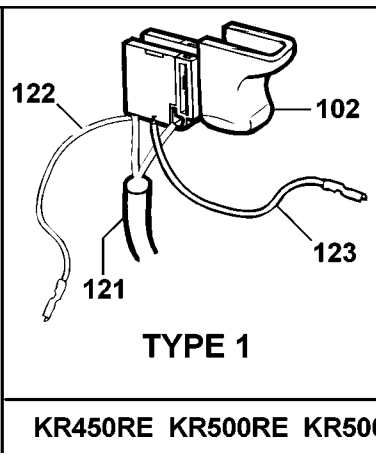

KR400
KR450
KR500
KR531
CD200

KR510XC
KR450RE
KR500RE
KR500CRE
KR510RE

KR502
KR532

KR510XC
KR500CRE

800

KR450RE KR500RE KR500CRE KR510RE KR510XC ©

Parts List for KR502-AR Type 1

Item Number	Part Number	Description	Qty Required
101	000000-00	No Longer Available	1
102	375157-01	SWITCH	1
103	000000-00	No Longer Available	1
104	000000-00	No Longer Available	1
105	000000-00	No Longer Available	1
106	000000-00	No Longer Available	4
107	185851-03	SPINDLE	1
108	821986-00	SPRING	1
109	5103541-00	SCREW	11
110	747634-00	SPRING,BRUSH	2
111	832998-06	BRUSH	1
112	000000-00	No Longer Available	1
113	375147-05	CLAMSELL SET	1
114	375148-06	BRAND LABEL	1
115	000000-00	No Longer Available	1
116	375164-02	ACTUATOR	1
117	186452-00	THRUST PLATE	1
120	330033-15	CHUCK,10MM	1
121	573379-06	CORDSET	1
122	000000-00	No Longer Available	1
123	000000-00	No Longer Available	1
124	770236-00	PROTECTOR,CORD	1
125	807285-08	CAPACITOR	1
128	805434	SCREW, SPECIAL	1
129	330034-07	CHUCK KEY	1
800	870889-02	GREASE	1