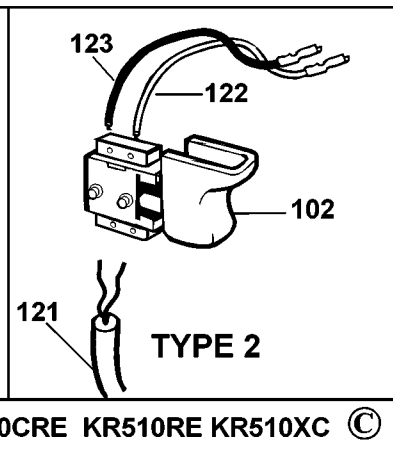

KR400
KR450
KR500
KR531
CD200

KR510XC
KR450RE
KR500RE
KR500CRE
KR510RE

KR502
KR532

KR510XC
KR500CRE

800

KR450RE KR500RE KR500CRE KR510RE KR510XC ©

Parts List for KR502-AR Type 1

Item Number	Part Number	Description	Qty Required
101	000000-00	No Longer Available	1
102	375157-01	SWITCH	1
103	000000-00	No Longer Available	1
104	000000-00	No Longer Available	1
105	000000-00	No Longer Available	1
106	000000-00	No Longer Available	4
107	185851-03	SPINDLE	1
108	821986-00	SPRING	1
109	5103541-00	SCREW	11
110	747634-00	SPRING,BRUSH	2
111	832998-06	BRUSH	1
112	000000-00	No Longer Available	1
113	375147-05	CLAMSELL SET	1
114	375148-06	BRAND LABEL	1
115	000000-00	No Longer Available	1
116	375164-02	ACTUATOR	1
117	186452-00	THRUST PLATE	1
120	330033-15	CHUCK,10MM	1
121	573379-06	CORDSET	1
122	000000-00	No Longer Available	1
123	000000-00	No Longer Available	1
124	770236-00	PROTECTOR,CORD	1
125	807285-08	CAPACITOR	1
128	805434	SCREW, SPECIAL	1
129	330034-07	CHUCK KEY	1
800	870889-02	GREASE	1