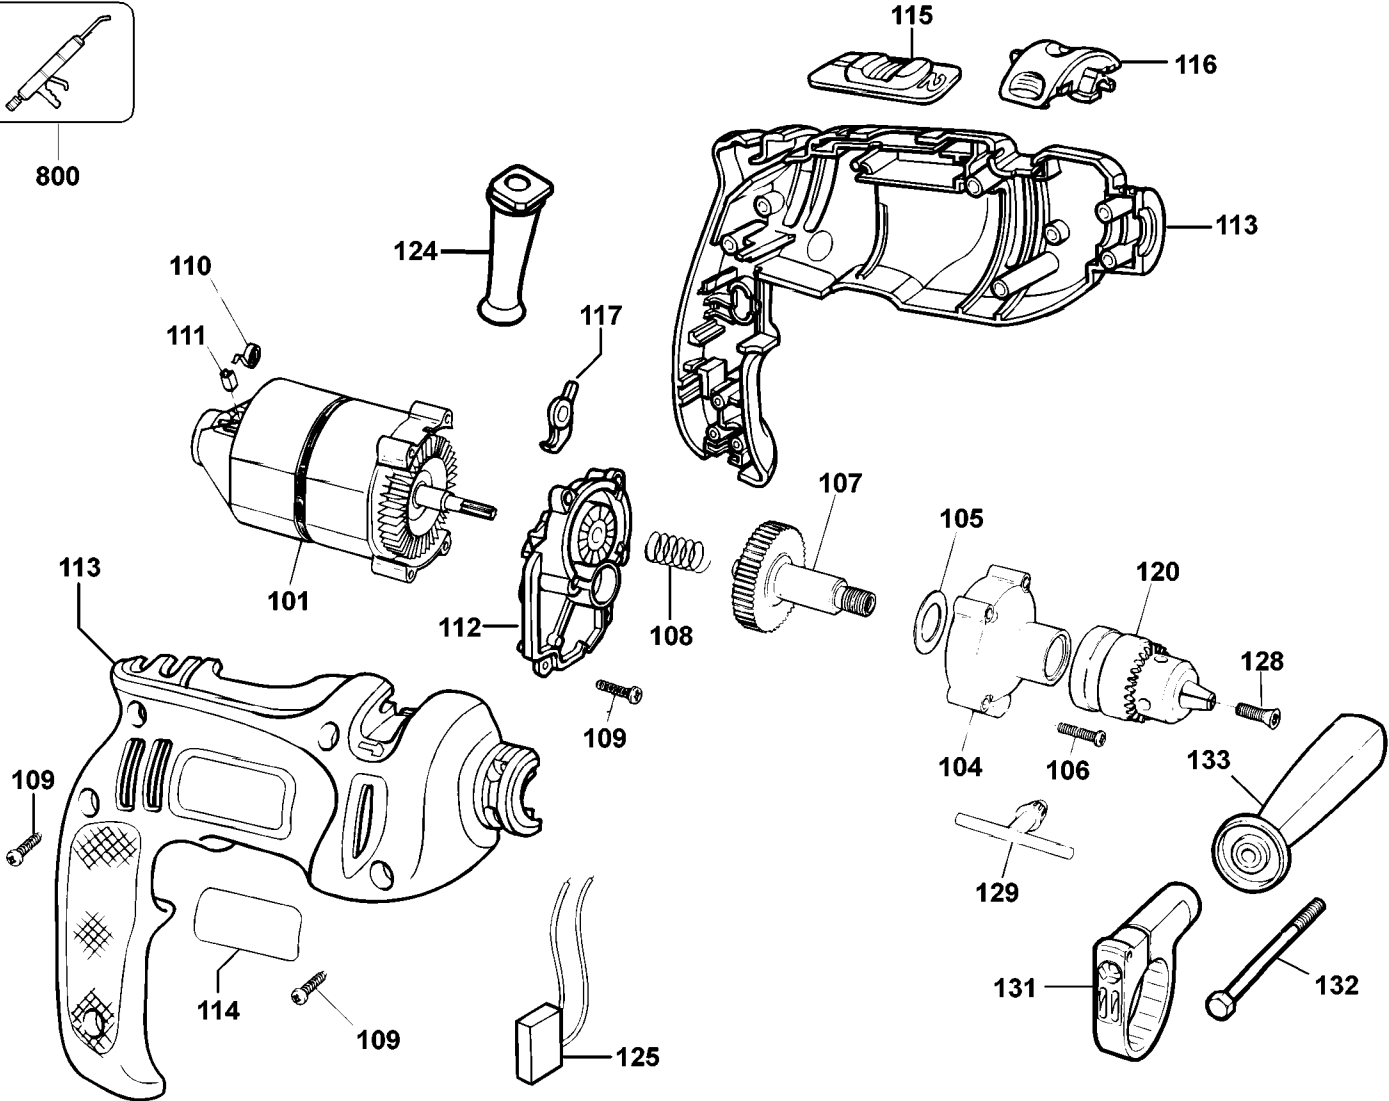

KR400
KR450
KR500
KR531
CD200

KR510XC
KR450RE
KR500RE
KR500CRE
KR510RE

KR502
KR532

KR510XC
KR500CRE

800

KR450RE KR500RE KR500CRE KR510RE KR510XC ©

Parts List for KR502-AR Type 1

Item Number	Part Number	Description	Qty Required
101	000000-00	No Longer Available	1
102	375157-01	SWITCH	1
103	000000-00	No Longer Available	1
104	000000-00	No Longer Available	1
105	000000-00	No Longer Available	1
106	000000-00	No Longer Available	4
107	185851-03	SPINDLE	1
108	821986-00	SPRING	1
109	5103541-00	SCREW	11
110	747634-00	SPRING,BRUSH	2
111	832998-06	BRUSH	1
112	000000-00	No Longer Available	1
113	375147-05	CLAMSELL SET	1
114	375148-06	BRAND LABEL	1
115	000000-00	No Longer Available	1
116	375164-02	ACTUATOR	1
117	186452-00	THRUST PLATE	1
120	330033-15	CHUCK,10MM	1
121	573379-06	CORDSET	1
122	000000-00	No Longer Available	1
123	000000-00	No Longer Available	1
124	770236-00	PROTECTOR,CORD	1
125	807285-08	CAPACITOR	1
128	805434	SCREW, SPECIAL	1
129	330034-07	CHUCK KEY	1
800	870889-02	GREASE	1