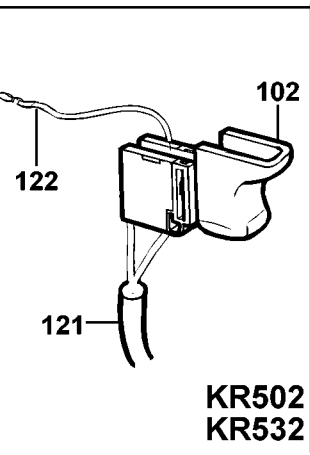

KR400
KR450
KR500
KR531
CD200

KR510XC
KR450RE
KR500RE
KR500CRE
KR510RE

KR502
KR532

KR510XC
KR500CRE

800

KR450RE KR500RE KR500CRE KR510RE KR510XC ©

Parts List for KR500K-AR Type 1

Item Number	Part Number	Description	Qty Required
101	000000-00	No Longer Available	1
102	375157-01	SWITCH	1
103	000000-00	No Longer Available	1
104	000000-00	No Longer Available	1
105	000000-00	No Longer Available	1
106	000000-00	No Longer Available	4
107	185851-03	SPINDLE	1
108	821986-00	SPRING	1
109	5103541-00	SCREW	11
110	747634-00	SPRING,BRUSH	2
111	832998-06	BRUSH	1
112	000000-00	No Longer Available	1
113	000000-00	No Longer Available	1
114	375148-06	BRAND LABEL	1
116	375164-02	ACTUATOR	1
117	186452-00	THRUST PLATE	1
120	330033-15	CHUCK,10MM	1
121	573379-06	CORDSET	1
122	000000-00	No Longer Available	1
123	000000-00	No Longer Available	1
124	770236-00	PROTECTOR,CORD	1
125	807285-08	CAPACITOR	1
128	805434	SCREW, SPECIAL	1
129	330034-07	CHUCK KEY	1
800	870889-02	GREASE	1