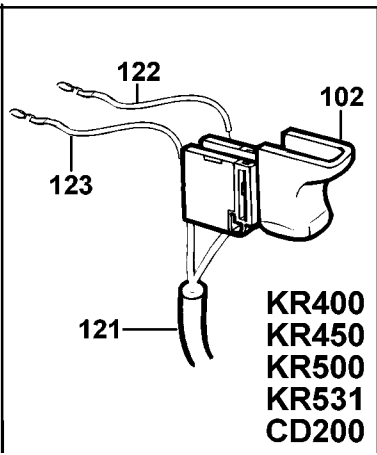

KR400
KR450
KR500
KR531
CD200

KR510XC
KR450RE
KR500RE
KR500CRE
KR510RE

KR502
KR532

KR510XC
KR500CRE

800

KR450RE KR500RE KR500CRE KR510RE KR510XC ©

Parts List for KR500K-AR Type 1

Item Number	Part Number	Description	Qty Required
101	000000-00	No Longer Available	1
102	375157-01	SWITCH	1
103	000000-00	No Longer Available	1
104	000000-00	No Longer Available	1
105	000000-00	No Longer Available	1
106	000000-00	No Longer Available	4
107	185851-03	SPINDLE	1
108	821986-00	SPRING	1
109	5103541-00	SCREW	11
110	747634-00	SPRING,BRUSH	2
111	832998-06	BRUSH	1
112	000000-00	No Longer Available	1
113	000000-00	No Longer Available	1
114	375148-06	BRAND LABEL	1
116	375164-02	ACTUATOR	1
117	186452-00	THRUST PLATE	1
120	330033-15	CHUCK,10MM	1
121	573379-06	CORDSET	1
122	000000-00	No Longer Available	1
123	000000-00	No Longer Available	1
124	770236-00	PROTECTOR,CORD	1
125	807285-08	CAPACITOR	1
128	805434	SCREW, SPECIAL	1
129	330034-07	CHUCK KEY	1
800	870889-02	GREASE	1