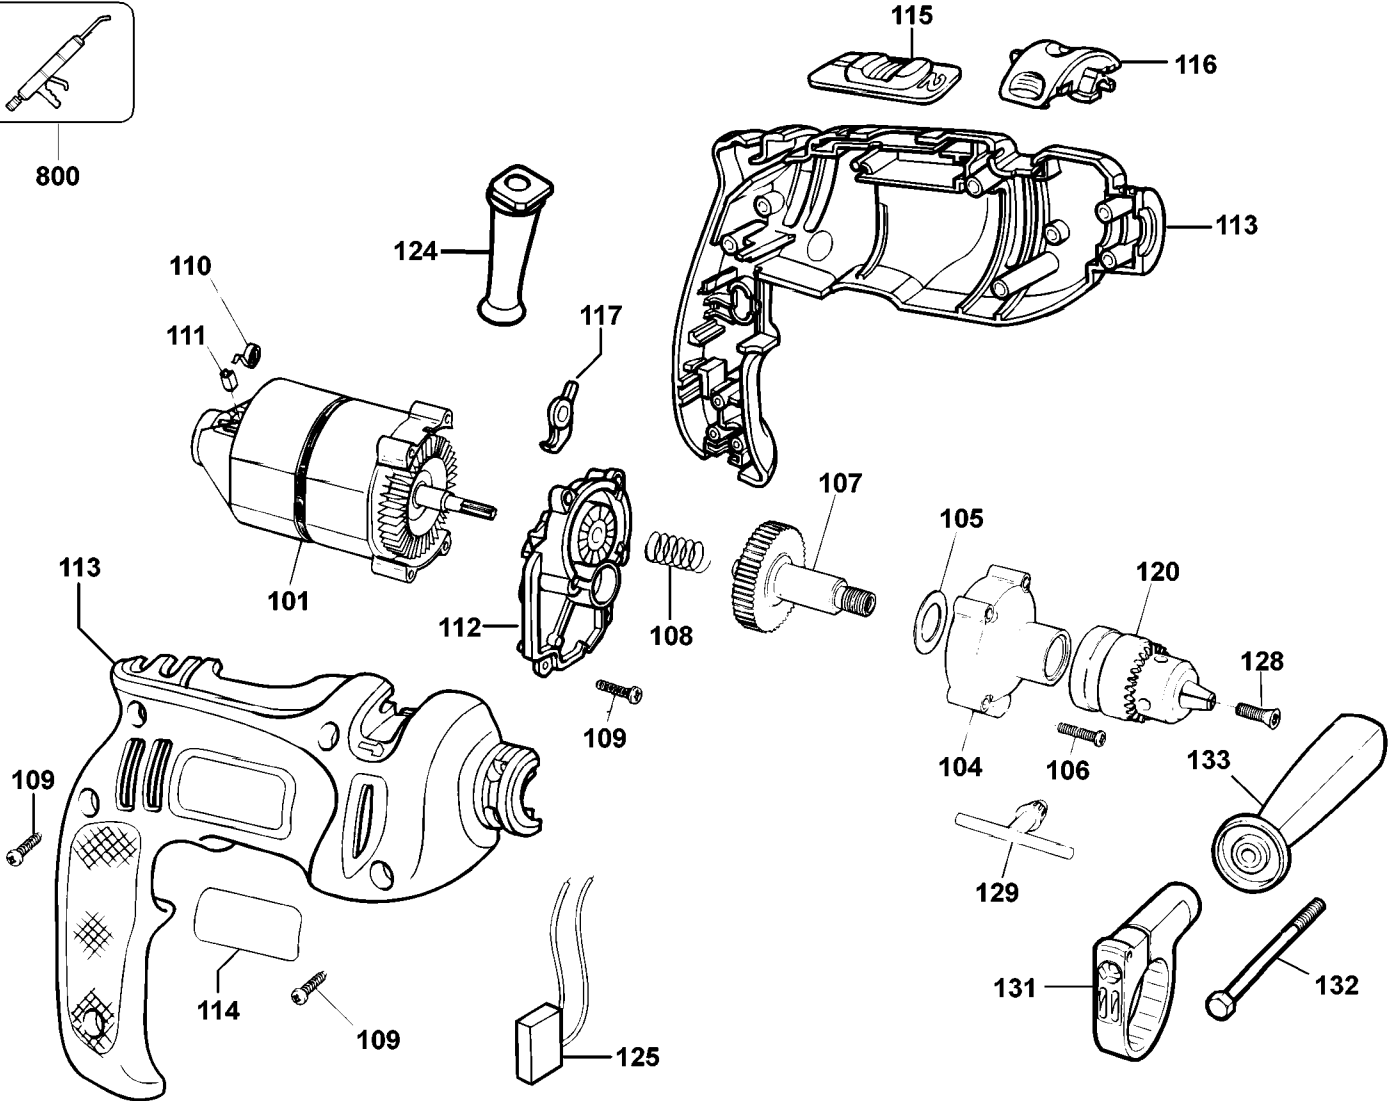

KR400  
KR450  
KR500  
KR531  
CD200

KR510XC  
KR450RE  
KR500RE  
KR500CRE  
KR510RE

KR502  
KR532

KR510XC  
KR500CRE

800

KR450RE KR500RE KR500CRE KR510RE KR510XC ©

## Parts List for KR500K-AR Type 1

Item Number	Part Number	Description	Qty Required
101	000000-00	No Longer Available	1
102	375157-01	SWITCH	1
103	000000-00	No Longer Available	1
104	000000-00	No Longer Available	1
105	000000-00	No Longer Available	1
106	000000-00	No Longer Available	4
107	185851-03	SPINDLE	1
108	821986-00	SPRING	1
109	5103541-00	SCREW	11
110	747634-00	SPRING,BRUSH	2
111	832998-06	BRUSH	1
112	000000-00	No Longer Available	1
113	000000-00	No Longer Available	1
114	375148-06	BRAND LABEL	1
116	375164-02	ACTUATOR	1
117	186452-00	THRUST PLATE	1
120	330033-15	CHUCK,10MM	1
121	573379-06	CORDSET	1
122	000000-00	No Longer Available	1
123	000000-00	No Longer Available	1
124	770236-00	PROTECTOR,CORD	1
125	807285-08	CAPACITOR	1
128	805434	SCREW, SPECIAL	1
129	330034-07	CHUCK KEY	1
800	870889-02	GREASE	1