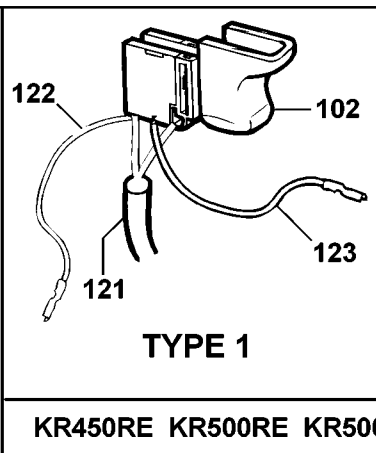

KR400
KR450
KR500
KR531
CD200

KR510XC
KR450RE
KR500RE
KR500CRE
KR510RE

KR502
KR532

KR510XC
KR500CRE

800

KR450RE KR500RE KR500CRE KR510RE KR510XC ©

Parts List for KR500K-AR Type 1

Item Number	Part Number	Description	Qty Required
101	000000-00	No Longer Available	1
102	375157-01	SWITCH	1
103	000000-00	No Longer Available	1
104	000000-00	No Longer Available	1
105	000000-00	No Longer Available	1
106	000000-00	No Longer Available	4
107	185851-03	SPINDLE	1
108	821986-00	SPRING	1
109	5103541-00	SCREW	11
110	747634-00	SPRING,BRUSH	2
111	832998-06	BRUSH	1
112	000000-00	No Longer Available	1
113	000000-00	No Longer Available	1
114	375148-06	BRAND LABEL	1
116	375164-02	ACTUATOR	1
117	186452-00	THRUST PLATE	1
120	330033-15	CHUCK,10MM	1
121	573379-06	CORDSET	1
122	000000-00	No Longer Available	1
123	000000-00	No Longer Available	1
124	770236-00	PROTECTOR,CORD	1
125	807285-08	CAPACITOR	1
128	805434	SCREW, SPECIAL	1
129	330034-07	CHUCK KEY	1
800	870889-02	GREASE	1