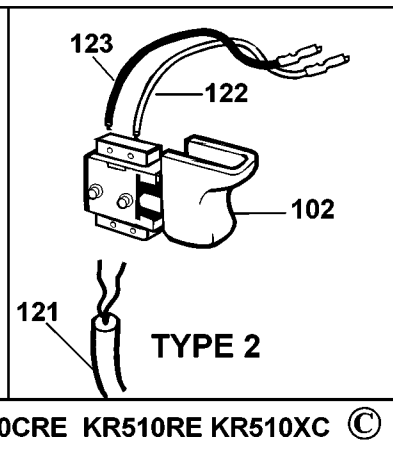

KR400
KR450
KR500
KR531
CD200

KR510XC
KR450RE
KR500RE
KR500CRE
KR510RE

KR502
KR532

KR510XC
KR500CRE

800

KR450RE KR500RE KR500CRE KR510RE KR510XC ©

Parts List for KR500K-AR Type 1

Item Number	Part Number	Description	Qty Required
101	000000-00	No Longer Available	1
102	375157-01	SWITCH	1
103	000000-00	No Longer Available	1
104	000000-00	No Longer Available	1
105	000000-00	No Longer Available	1
106	000000-00	No Longer Available	4
107	185851-03	SPINDLE	1
108	821986-00	SPRING	1
109	5103541-00	SCREW	11
110	747634-00	SPRING,BRUSH	2
111	832998-06	BRUSH	1
112	000000-00	No Longer Available	1
113	000000-00	No Longer Available	1
114	375148-06	BRAND LABEL	1
116	375164-02	ACTUATOR	1
117	186452-00	THRUST PLATE	1
120	330033-15	CHUCK,10MM	1
121	573379-06	CORDSET	1
122	000000-00	No Longer Available	1
123	000000-00	No Longer Available	1
124	770236-00	PROTECTOR,CORD	1
125	807285-08	CAPACITOR	1
128	805434	SCREW, SPECIAL	1
129	330034-07	CHUCK KEY	1
800	870889-02	GREASE	1