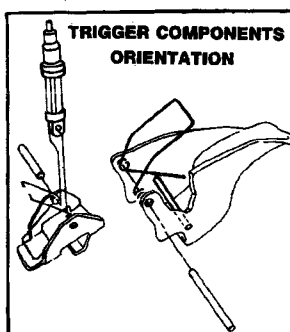

NOTE: Driver and Driver Piston are assembled with Loctite Grade 277. Deflector screw to cap are assembled with Loctite Grade 242.

* Install with fiber side down

Parts List for KN85PP Type 0

Item Number	Part Number	Description	Qty Required
1	KN85048A	PUSHER SPRING ASSY	1
2	000000-00	No Longer Available	1
3	KN85070A	MAGAZINE ASSY	1
4	000000-00	No Longer Available	1
5	KN85031	MAGAZINE SPACER	1
6	MSC5080-16	SCREW-SHCS-M5X0.80X1	1
7	MHS5080-40	SCREW	1
8	KN85029A	LATCH	1
9	KN85028	LATCH-SPACER	1
10	N8030	SPRING-TORSION	1
11	MHE5080-100	NUT-NYLON M5X.80	2
12	MHE6100-100	NUT-ESN M6X1	1
13	000000-00	No Longer Available	1
14	MSC8125-16	SCREW-SHCS M8X16	1
15	KN85058	BRACKET-GUIDE	1
16	KN85016	TRIP SPACER	1
17	MSC8125-18	SCREW-SHCS-M8X18	1
18	KN85080	DUST SHIELD	1
19	KN85047	SPRING-COMPRESSION	1
20	000000-00	No Longer Available	1
21	000000-00	No Longer Available	1
22	KN85095	TRIP-PP	1
23	N70120	NUT- TORQUE	1
24	KN85075	NOSE-PP	1
25	000000-00	No Longer Available	4
26	000000-00	No Longer Available	4
27	TA10970	VALVE BODY	1

Parts List for KN85PP Type 0

Item Number	Part Number	Description	Qty Required
28	KK23100	SPRING	1
29	TA10971	VALVE STEM	1
30	MRG002514	O-RING-.098X.055	1
31	000000-00	No Longer Available	1
32	100233	SEAL	1
33	KN85010	OUTER BUMPER	1
34	KN85042	LOCATOR PLATE	1
35	KN85034	INNER BUMPER	1
36	89672	O-RING	1
37	RG273710	O-RING-2.737X.103	1
38	KN85076	CYLINDER SLEEVE-PP	1
39	N8045	PIN-SPECIAL	1
40	T36177A	TRIGGER	1
41	000000-00	No Longer Available	1
42	000000-00	No Longer Available	1
43	000000-00	No Longer Available	1
44	000000-00	No Longer Available	1
45	86998	O-RING	1
46	KN85038	VALVE BODY	1
47	000000-00	No Longer Available	1
48	HN440.3	NUT-ESN-4-40	1
49	89013	O-RING	1
50	000000-00	No Longer Available	1
51	KN85041	TRIGGER VALVE CAP	1
52	KN85069A	VALVE STEM-S.T.	1
53	000000-00	No Longer Available	1
54	850959	BOWED RET RING	1