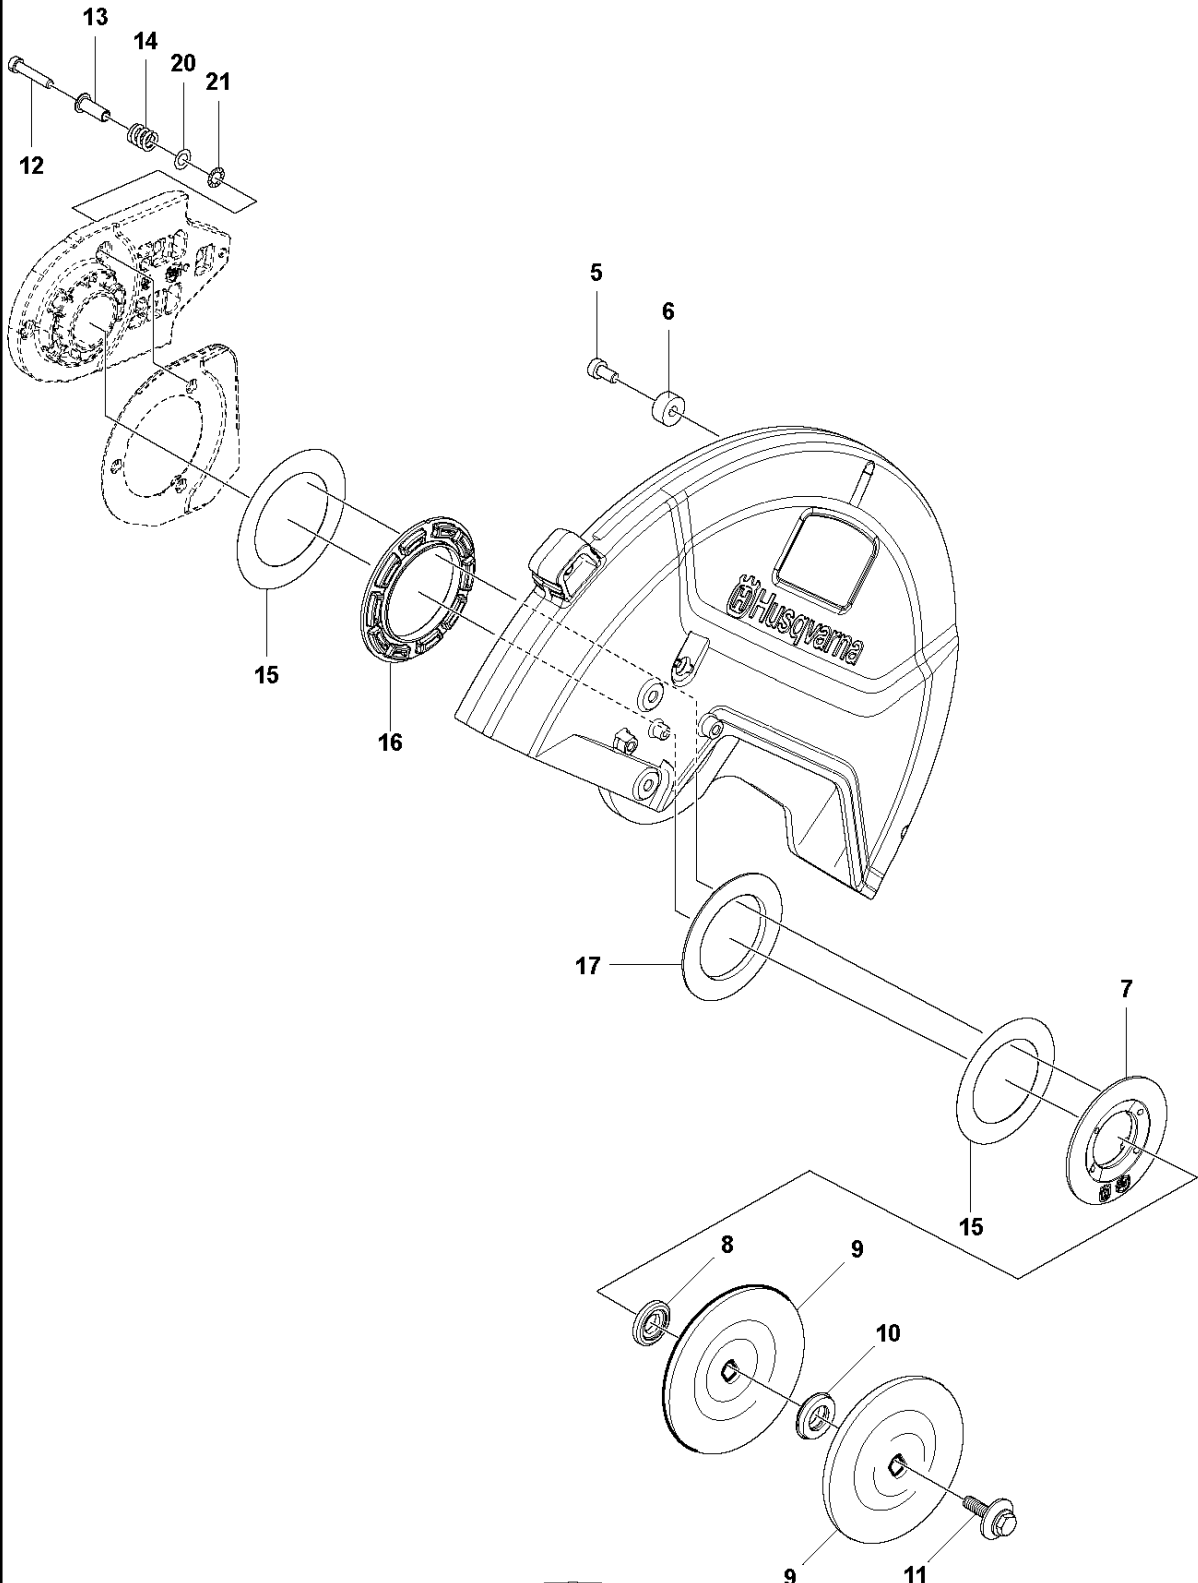

B3 K970
SMARTGUARD

18

△ 取り扱い上の注意 △

- 回転部分に接触すると、手指や衣服が巻き込まれる危険があります。
- 必ず安全装置を確実に作動させてください。
- 必ず安全キャップを確実に閉めてください。
- 必ず安全ガードを確実に閉めてください。
- 必ず安全ガードを確実に閉めてください。

© 2020 Husqvarna
Husqvarna Service

19

GUARDS

K970 Smartguard, 2020-04

Ref	Part No	Description	Remark	QTY	KIT
5	504 90 94-10	SCREW ITXSCT		1	1
6	581 62 03-01	STOP		1	1
7	584 43 77-01	DISC		1	
8	584 43 83-01	SUPPORT FLANGE		1	
9	583 87 44-02	FLANGE	Diam 105mm	1	
9	506 07 09-02	FLANGE WASHER	""Diam 119mm, Japan 14""/16""	1	
10	578 39 82-01	BUSHING	Diam 20/25,4mm	1	
10	581 60 54-03	BUSHING	Diam 30,5mm	1	
10	506 37 96-22	KIT	Diam 22,2mm	1	
11	590 50 38-01	SCREW		1	
12	544 21 84-30	SCREW ITXSCM		4	
13	584 43 82-01	SLEEVE	""14"", Shiny""	4	
14	584 43 81-01	SPRING		4	
15	584 43 78-01	SHIM		2	
16	584 43 79-01	LINING		1	1
17	584 43 80-01	LINING		1	1
18	581 11 77-06	DECAL	""14""	1	
19	584 99 26-02	DECAL	""14""	1	
20	582 23 31-01	WASHER		1	
21	582 23 32-01	WASHER		1