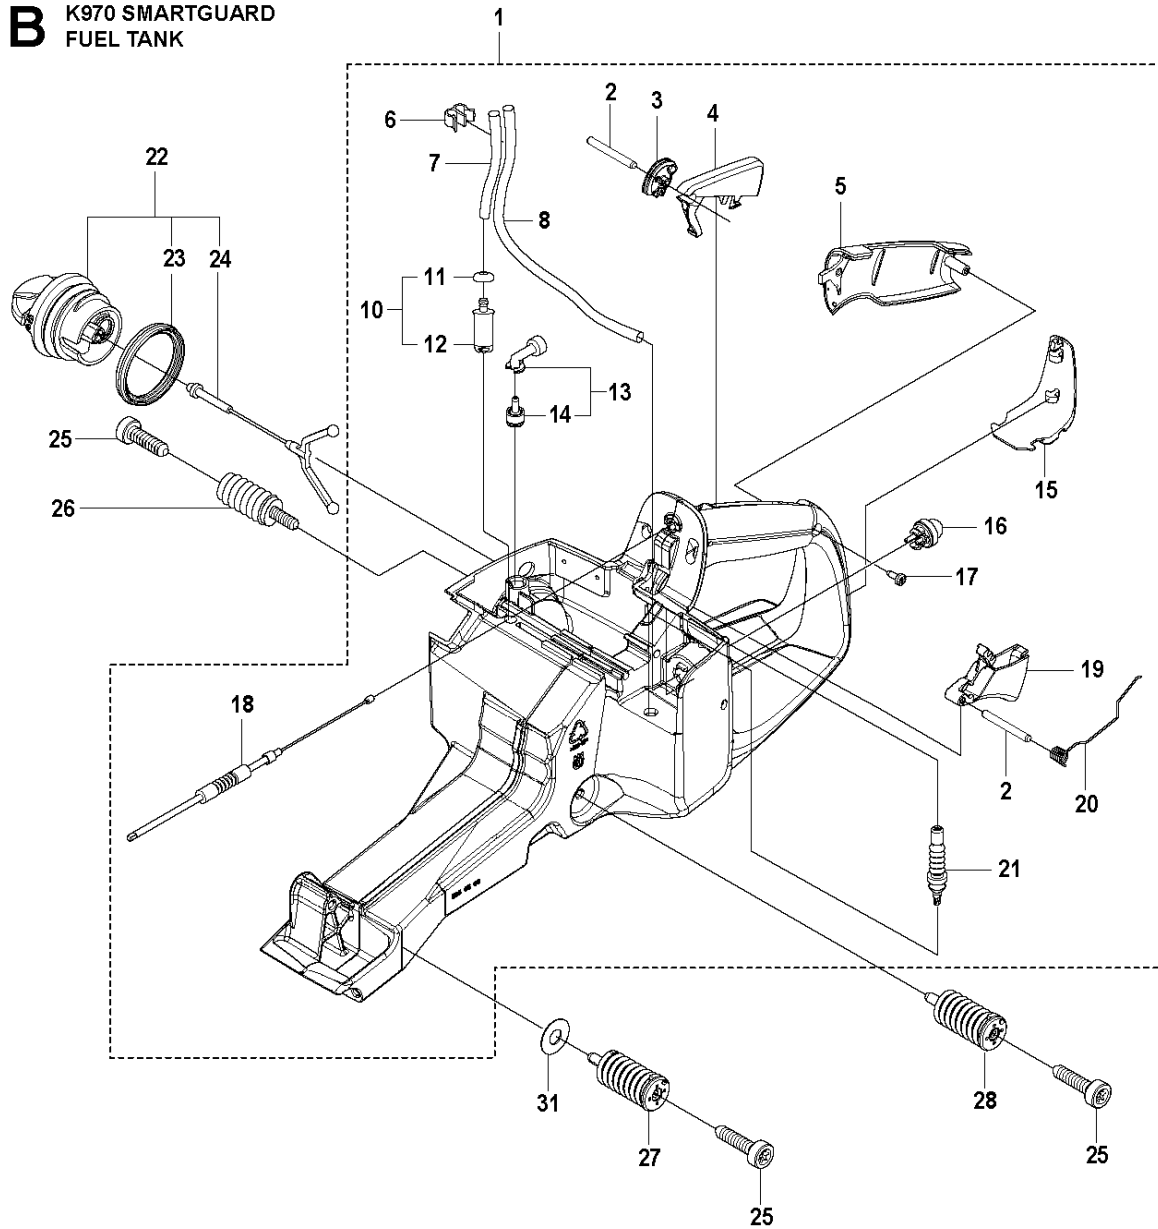

B K970 SMARTGUARD
FUEL TANK

燃料は
ガソリン 25 : 1 2サイクル専用オイル
30

FUEL TANK

K970 Smartguard, 2020-04

Ref	Part No	Description	Remark	QTY	KIT
1	581 92 21-13	FUEL TANK ASSY		1	
2	720 12 40-20	PARALLEL PIN		2	1
3	537 20 85-01	LEVER		1	1
4	510 25 52-01	THROTTLE LOCKOUT		1	1
5	537 20 56-01	COVER		1	1
6	574 44 42-01	CLIP		1	1
7	581 75 62-02	FUEL HOSE		1	1
8	537 04 24-18	FUEL HOSE		1	1
10	506 26 41-11	FUEL FILTER		1	1
11	506 27 11-01	HOSE CLAMP		1	1
12	506 26 41-01	FUEL FILTER		1	1
13	576 90 04-01	TANK VENT ASSY		1	1
14	598 70 05-01	TANK VENT ASSY		1	1
15	502 47 16-01	GROUND SUPPORT		1	1
16	540 05 49-01	PURGE		1	1
17	525 88 74-02	SCREW CITXPANT		1	1
18	576 49 04-01	THROTTLE CABLE ASSY		1	1
19	502 47 18-01	THROTTLE CONTROL		1	1
20	537 20 98-01	SPRING		1	1
21	576 13 99-01	FUEL HOSE		1	1
22	522 62 00-01	TANK CAP ASSY		1	
23	589 24 11-01	GASKET		1	
24	503 57 89-01	HOLDER		1	
25	544 06 12-01	SCREW ITXSCM		3	
26	537 21 03-09	ANTIVIBRATION ELEMENT		1	
27	537 21 03-10	ANTIVIBRATION ELEMENT		1	
28	537 21 03-05	ANTIVIBRATION ELEMENT		1	
29	525 57 20-02	DECAL		1	
30	506 31 30-01	LABEL		1	
31	503 23 00-80	WASHER		1