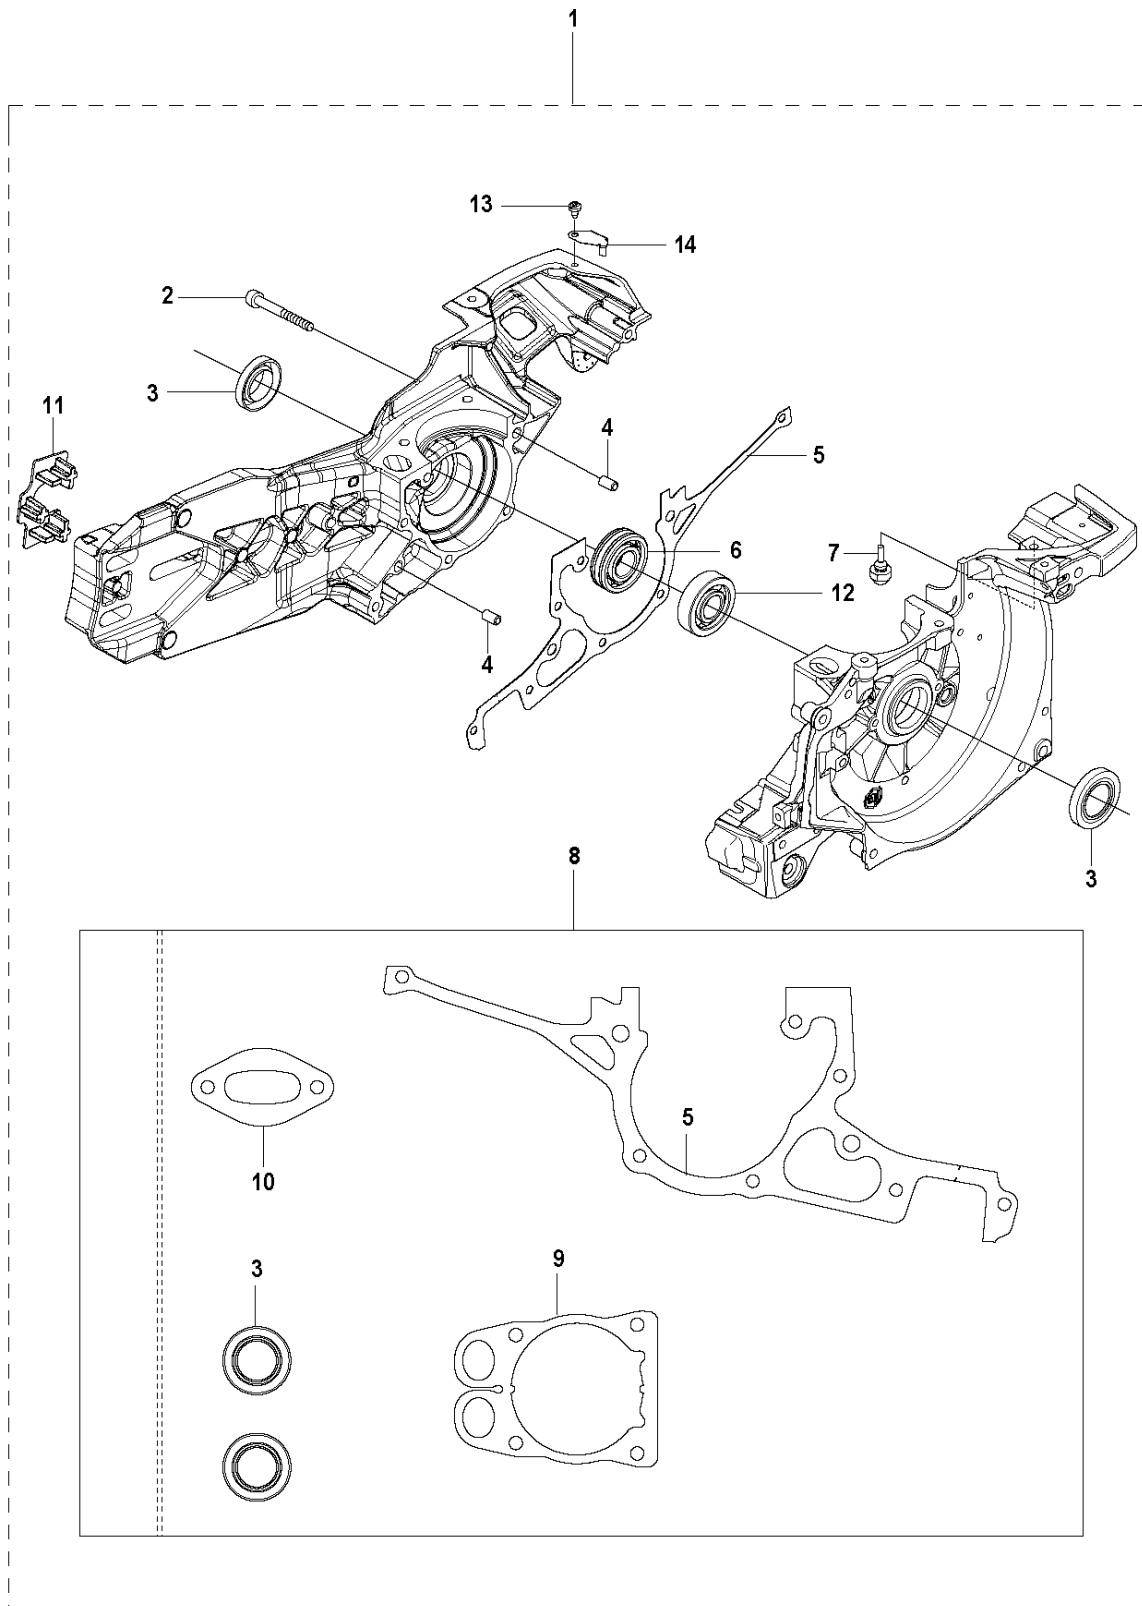

D K970
CRANKCASE

CRANKCASE

K970 Smartguard, 2020-04

Ref	Part No	Description	Remark	QTY	KIT
1	588 99 28-05	CRANKCASE		1	
2	503 21 53-49	SCREW ITXSCM		7	1
3	503 26 02-04	SEALING RING		2	1, 8
4	501 27 08-01	GUIDE BUSHING		2	1
5	577 98 89-01	GASKET		1	1, 8
6	588 63 70-01	BALL BEARING		1	1
7	522 85 61-01	RUBBER BUSHING		1	1
8	544 22 98-09	GASKET KIT		1	1
9	594 89 01-01	GASKET		1	1, 8
10	585 28 09-01	GASKET		1	1, 8
11	586 76 09-01	RUBBER SHOE		1	1, 8
12	503 25 00-02	BALL BEARING		1	1
13	525 88 74-03	SCREW CITXPANT			
14	582 12 33-01	WEAR PROTECTION