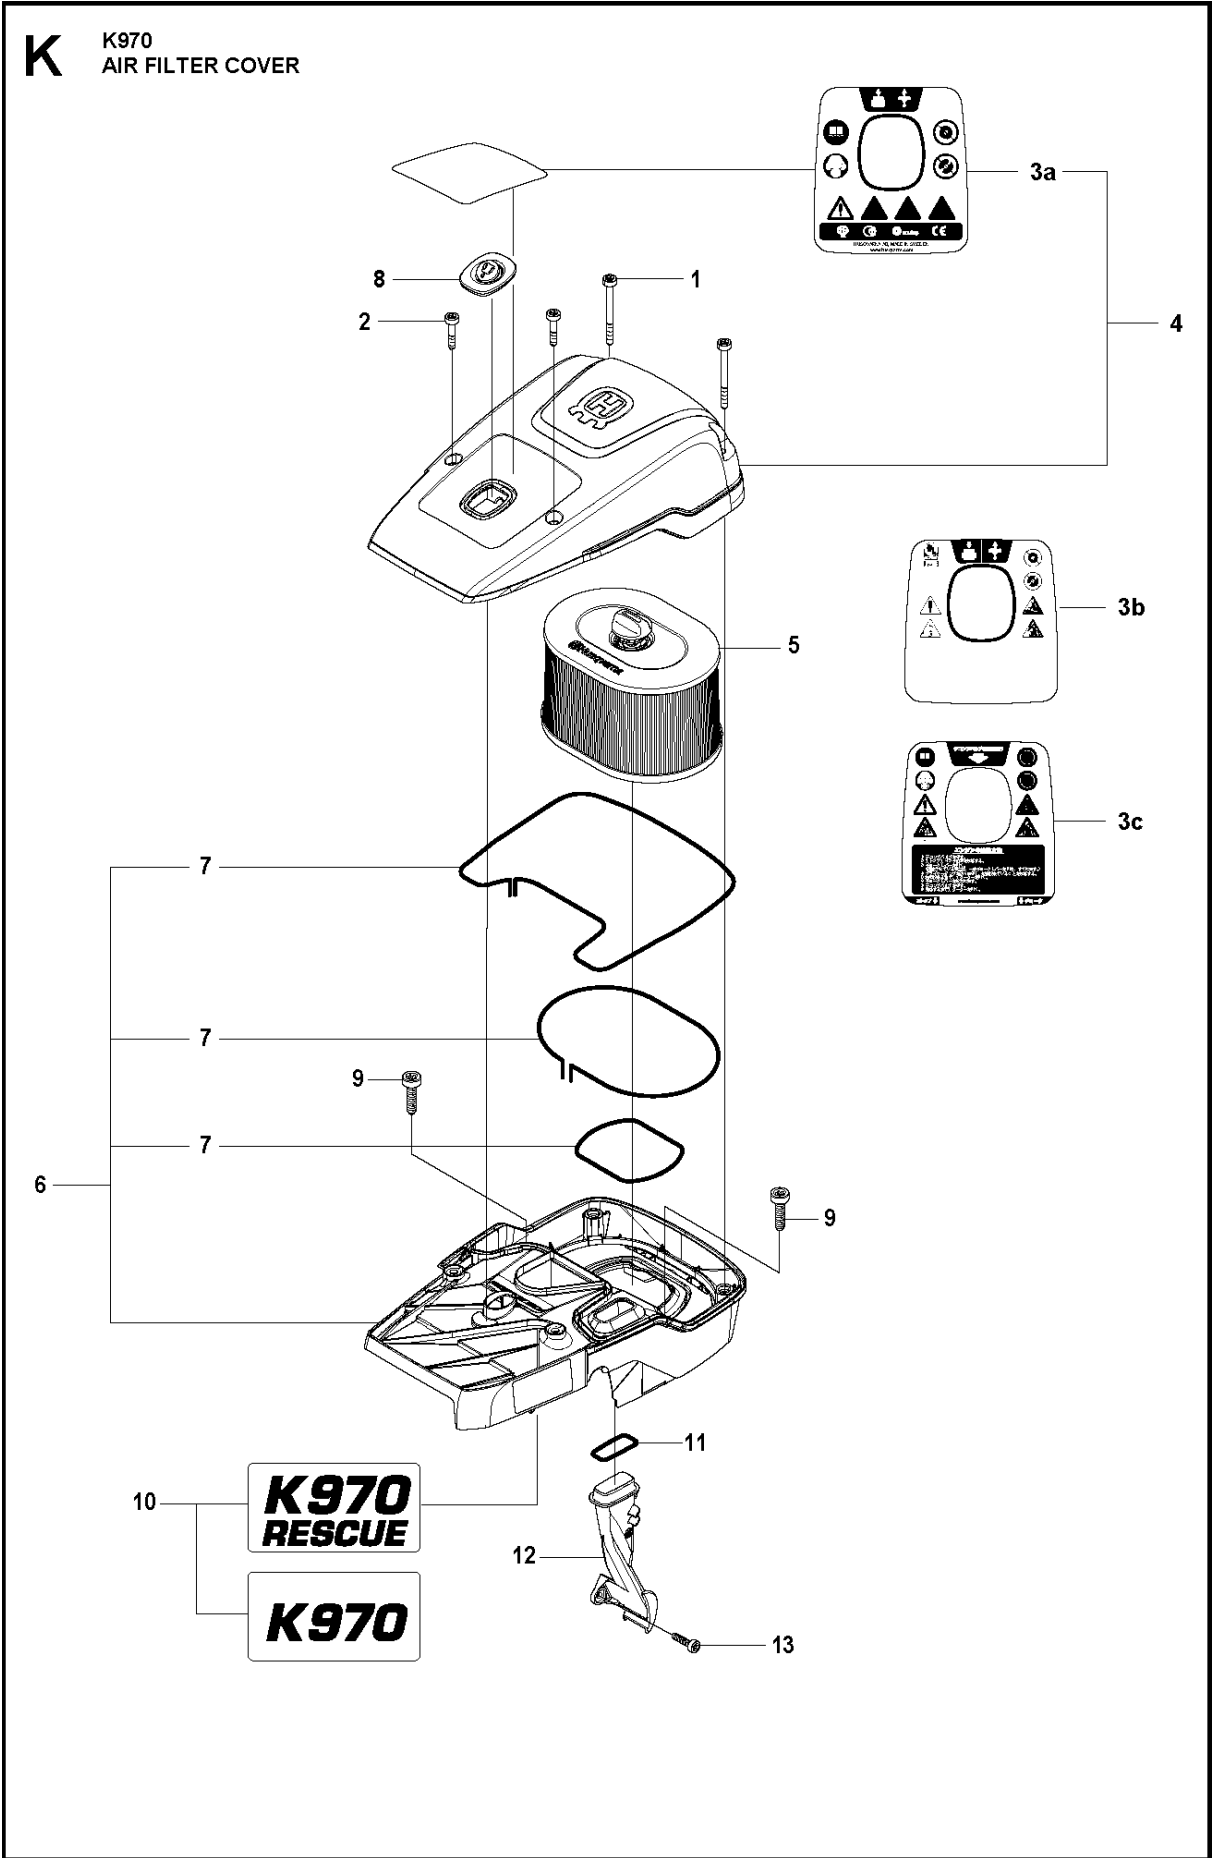

AIR FILTER COVER

K970 Smartguard, 2020-04

Ref	Part No	Description	Remark	QTY	KIT
1	503 21 53-56	SCREW ITXSCM		2	
2	503 21 53-26	SCREW ITXSCM		2	
3a	584 91 33-04	DECAL		1	4
3b	584 91 33-05	DECAL	US, CA, MEX	1	
3c	584 91 33-03	DECAL	JP	1	
4	587 00 51-06	FILTER COVER ASSY		1	
5	510 24 41-03	AIR FILTER		1	
6	586 56 40-01	CYLINDER COVER ASSY		1	
7	525 61 70-04	SEALING		3	6
8	585 42 83-01	PLUG		1	
9	503 21 53-30	SCREW ITXSCM		2	
10	525 57 16-01	DECAL		1	
10	525 57 16-02	DECAL		1	
11	740 48 20-03	O-RING		1	
12	525 57 17-02	AIR NOZZLE		1	
13	501 98 10-01	SCREW ITXSCM		1