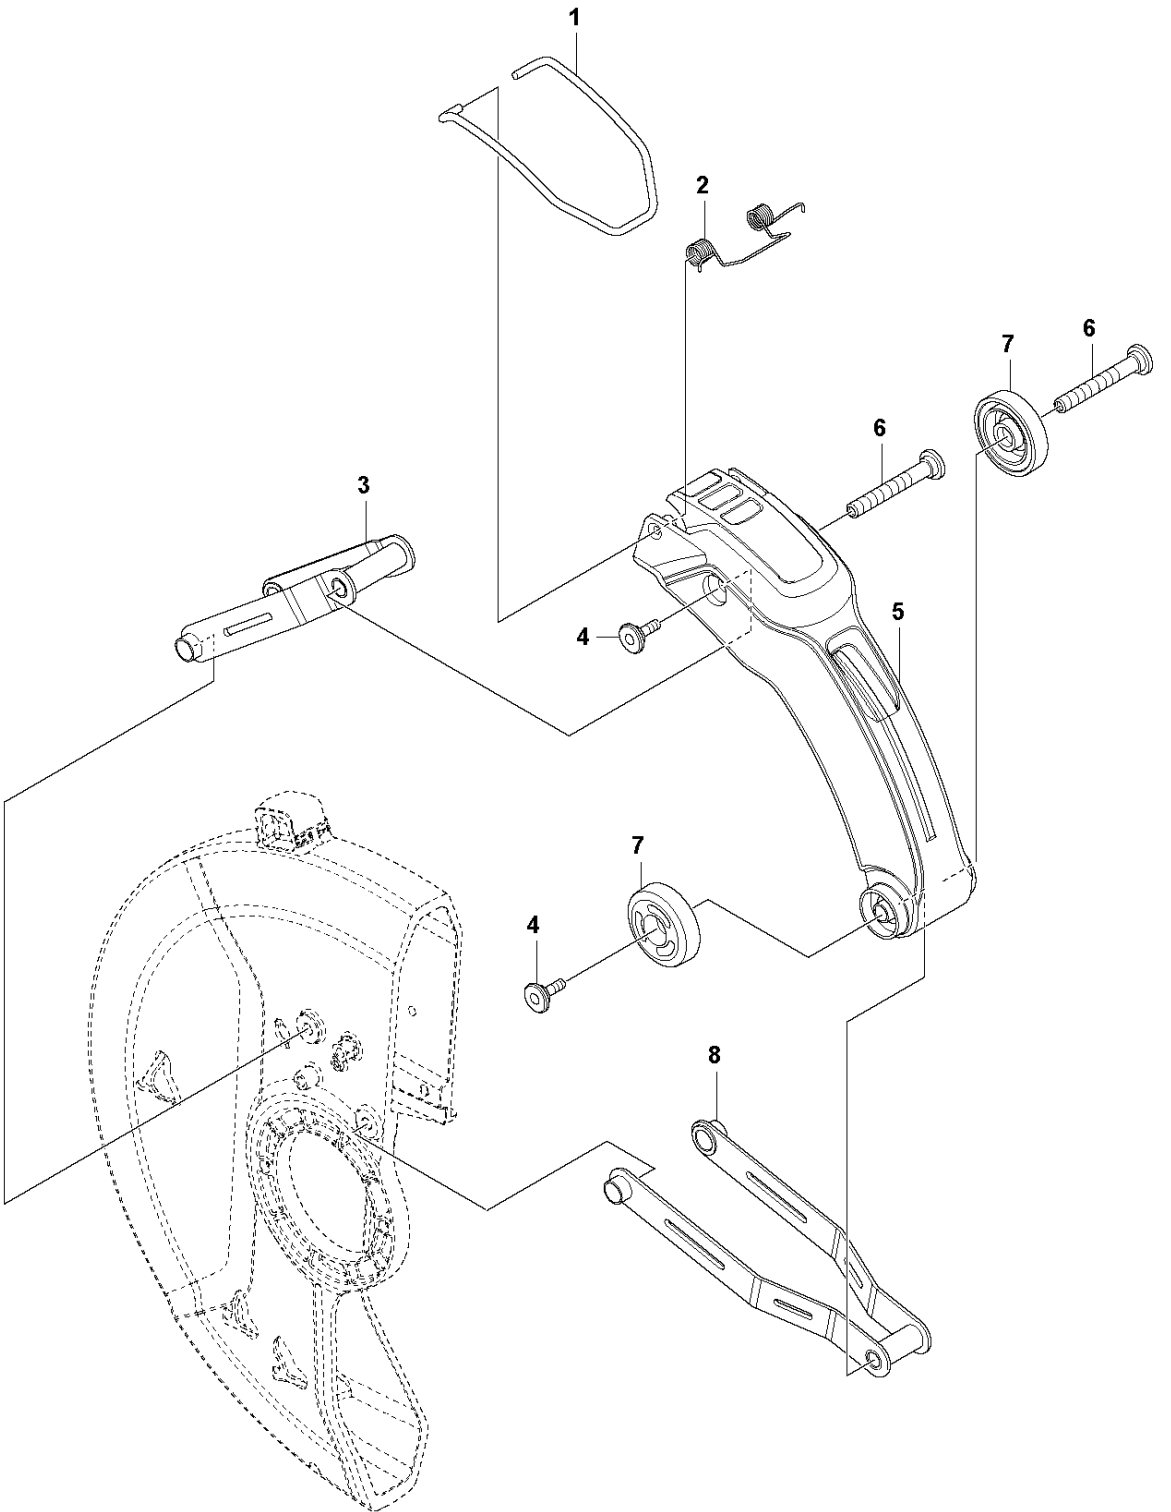

SPARE PARTS LIST

POWER CUTTERS

K970 Smartguard, 2020-04

A K970 14"
BELT GUARD & PULLEY

BELT GUARD & PULLEY

K970 Smartguard, 2020-04

Ref	Part No	Description	Remark	QTY	KIT
1	501 05 71-03	BELT GUARD	"14""	1	
2	586 74 37-01	NUT WASHER		3	1
3	503 20 00-45	SCREW EHHFM		1	
4	503 23 01-16	WASHER		1	
5	586 30 70-02	PULLEY ASSY		1	
6	525 88 74-02	SCREW CITXPANT		11	1
7	584 43 94-01	PULLEY		1	
8	505 44 54-05	CASSETTE		1	9
9	544 44 10-01	DRAW SPRING		1	9, 10
10	544 44 04-02	BRAKE SHOE		4	9
11	590 50 38-01	SCREW		1	10
12	544 97 63-04	BELT	"14""	1	10
13	588 99 20-03	BEARING HOUSING ASSY	"14""	1	15, 23
14	584 99 43-01	SCREW		1	15
15	503 87 54-02	BAR BOLT		3	15
16	588 99 24-01	SHAFT		1	15
17	583 95 33-01	BALL BEARING		2	
18	586 80 10-02	SLIP RING HOLDER		1	15

B1 K970
SMARTGUARD

GUARDS

K970 Smartguard, 2020-04

Ref	Part No	Description	Remark	QTY KIT
1	597 80 91-01	HANDLE LOOP	"14""	1
2	597 80 86-02	SPRING		1
3	598 44 59-01	SUPPORT ASSY		1
4	526 83 45-02	SCREW		2
5	597 80 88-01	BLADE GUARD		1
6	597 79 45-01	SCREW		2
7	597 80 95-01	WHEEL		2
8	598 44 57-01	SUPPORT ASSY		1