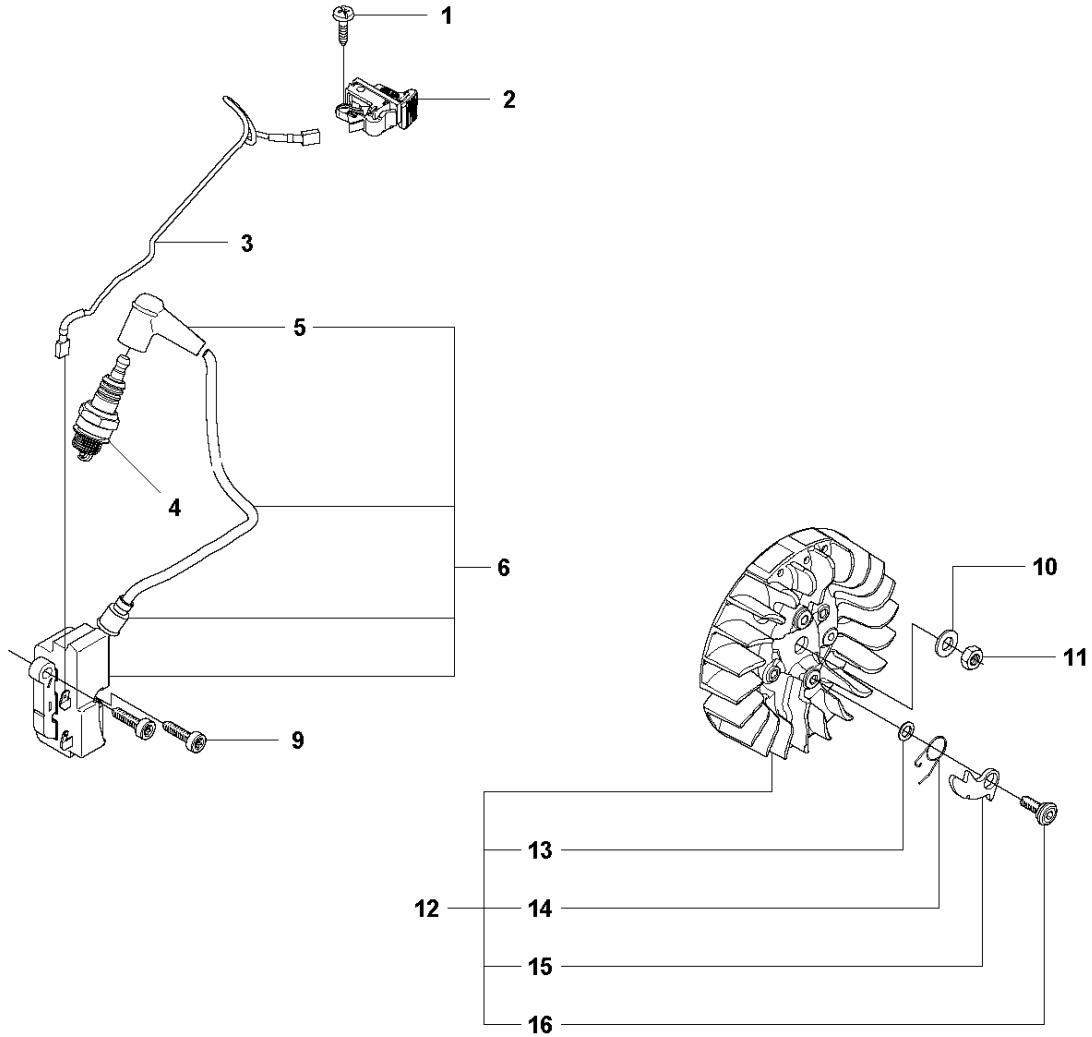

G K970
HANDLE

Ref	Part No	Description	Remark	QTY	KIT
1	544 06 12-01	SCREW ITXSCM		1	
2	503 21 54-20	SCREW ITXSCT		2	
3	585 90 56-01	ANTIVIBRATION ELEMENT		1	
4	599 44 06-01	HANDLE		1	
5	544 89 15-03	GROUND SUPPORT		1	
6	544 81 16-01	BASE		2	5
7	734 11 47-41	WASHER		2	5
8	503 21 53-12	SCREW ITXSCM		2	5
9	503 21 54-45	SCREW ITXSCT		2	
10	503 26 60-03	COUPLER	"1/2""	1	
10	503 26 60-04	COUPLER	"GHT 3/4""	1	
11	581 47 62-10	HOSE KIT		1	
12	585 01 99-01	HOSE GUARD		1	

**K970
STARTER**

STARTER

K970 Smartguard, 2020-04

Ref	Part No	Description	Remark	QTY	KIT
1	574 50 73-15	STARTER ASSY		1	
2	503 21 07-22	SCREW IH SCT		1	1
3	740 43 13-00	O-RING		1	1
4	506 25 14-01	GROMMET		1	1
5	506 26 31-01	SPACING SLEEVE		1	1
6	506 25 30-01	COMPRESSION SPRING		1	1
7	525 88 74-02	SCREW CITXPANT		2	1
8	596 29 31-01	RECOIL SPRING		1	1
9	588 15 58-01	STARTER PULLEY		1	1
10	544 28 75-02	AIR CONDUCTOR		1	
11	506 33 56-15	CORD		1	1
11	506 33 56-50	STARTER ROPE	Coil 50m	1	1
12	584 25 79-02	STARTER HANDLE ASSY		1	1
13	505 34 94-02	STARTER COVER		1	1
14	501 98 10-20	SCREW ITXSCM		4	1
15	525 57 11-01	DECAL		1	1

J K970 SMARTGUARD
IGNITION SYSTEM

IGNITION SYSTEM

K970 Smartguard, 2020-04

Ref	Part No	Description	Remark	QTY	KIT
1	525 88 74-03	SCREW CITXPANT		1	
2	506 31 86-04	STOP SWITCH		1	
3	501 83 98-01	CABLE		1	
4	503 23 51-11	SPARK PLUG		1	
5	590 50 45-01	SPARK PLUG CAP		1	6
6	594 72 96-02	IGNITION MODULE ASSY		1	
9	505 57 41-20	SCREW ITXSCM		2	
10	503 23 01-01	WASHER		1	
11	503 22 10-11	HEXAGON NUT		1	
12	587 70 21-02	FLYWHEEL ASSY		1	
13	503 23 00-42	WASHER		2	12
14	501 63 48-01	SPRING		2	12
15	501 67 32-03	PAWL		2	12
16	506 00 69-01	SCREW		2	12