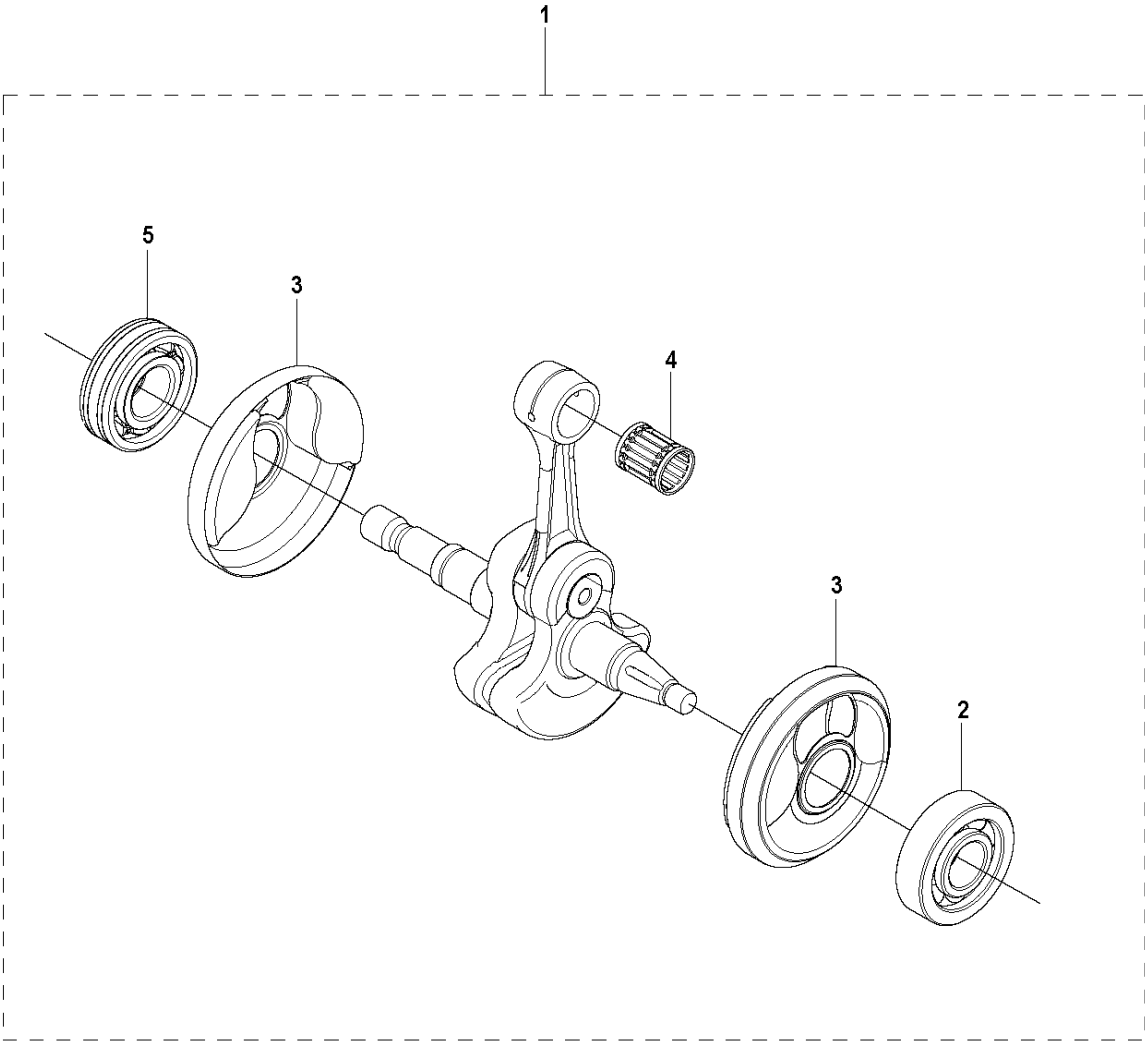

E K970
CYLINDER, PISTON & MUFFLER

CYLINDER, PISTON & MUFFLER

K970 Smartguard, 2020-04

Ref	Part No	Description	Remark	QTY KIT
1	544 21 84-40	SCREW ITXSCM		4
2	586 35 10-04	CYLINDER ASSY	Incl. 9 - 10, 13	1
3	577 99 76-02	HEAT DEFLECTOR		1
4	585 28 09-01	GASKET		1
5	587 63 11-01	MUFFLER ASSY		1
6	503 21 53-25	SCREW ITXSCM		1
7	503 23 04-02	WASHER		1
8	584 91 22-01	DECOMPRESSION VALVE		1
9	594 89 01-01	GASKET	Paper gasket	1
10	506 41 32-02	PISTON	Incl. 11 - 12	1
11	503 28 90-35	PISTON RING		2
12	737 44 13-00	CIRCLIP		2
13	503 25 61-01	NEEDLE BEARING		1
14	578 11 91-01	SLEEVE		4
15	544 22 98-09	GASKET KIT	Incl. 4, 9, 15 - 17	1
16	503 26 02-04	SEALING RING		2
17	577 98 89-01	GASKET		1
18	544 21 84-01	SCREW ITXSCM		2

F K970
CRANKSHAFT

CRANKSHAFT

K970 Smartguard, 2020-04

Ref	Part No	Description	Remark	QTY	KIT
1	574 26 76-02	CRANKSHAFT ASSY		1	
2	503 25 00-02	BALL BEARING		1	1
3	506 41 44-01	CUP		2	1
4	503 25 61-01	NEEDLE BEARING		1	1
5	588 63 70-01	BALL BEARING		1	1