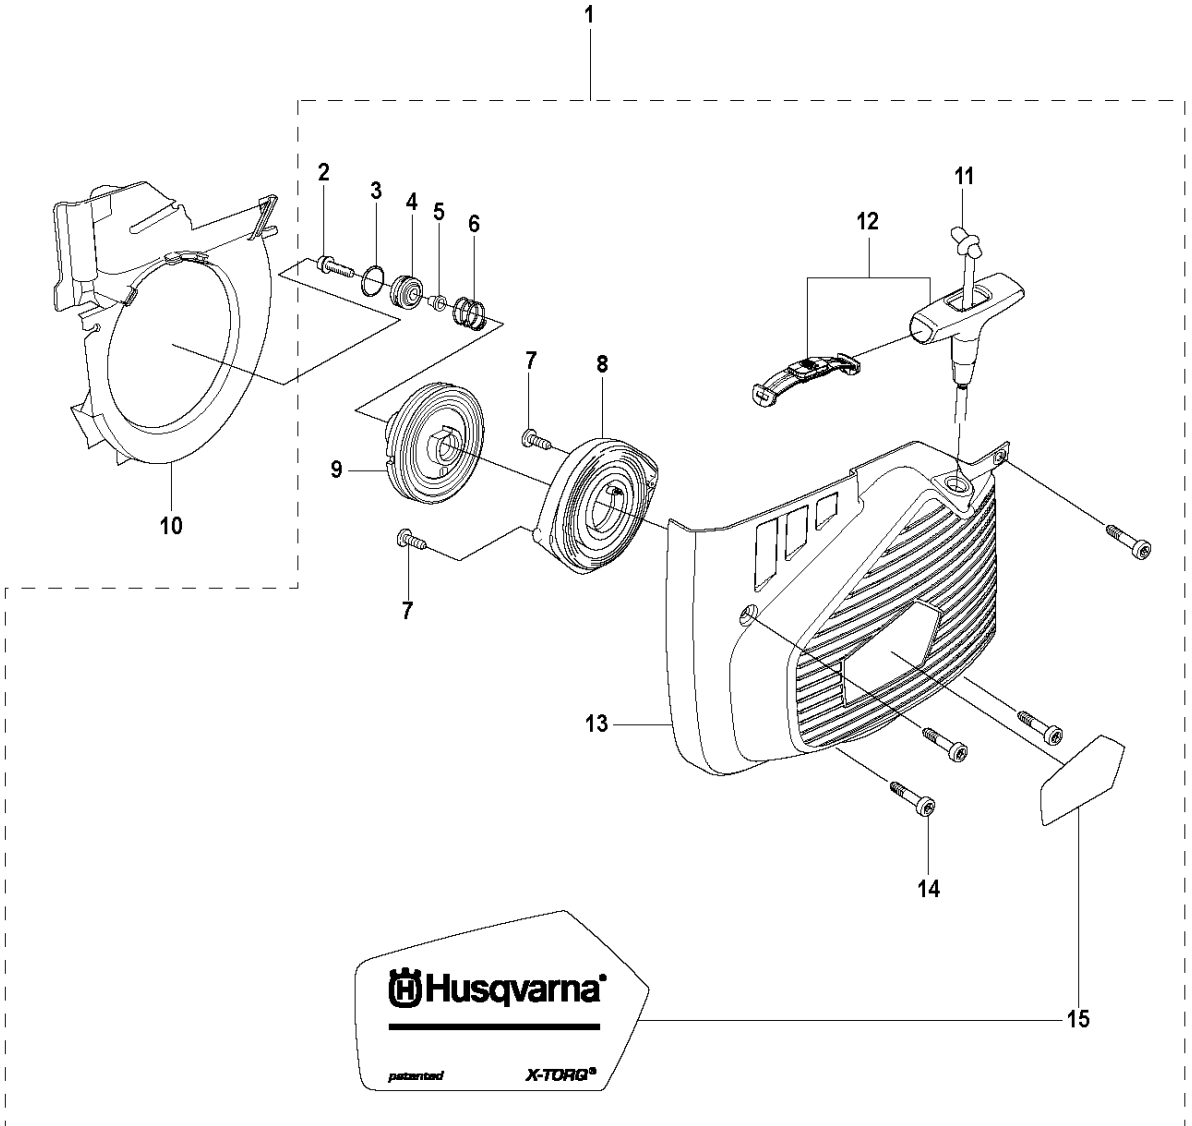

**K970
STARTER**

STARTER

K970 Smartguard, 2020-04

Ref	Part No	Description	Remark	QTY	KIT
1	574 50 73-15	STARTER ASSY		1	
2	503 21 07-22	SCREW IH SCT		1	1
3	740 43 13-00	O-RING		1	1
4	506 25 14-01	GROMMET		1	1
5	506 26 31-01	SPACING SLEEVE		1	1
6	506 25 30-01	COMPRESSION SPRING		1	1
7	525 88 74-02	SCREW CITXPANT		2	1
8	596 29 31-01	RECOIL SPRING		1	1
9	588 15 58-01	STARTER PULLEY		1	1
10	544 28 75-02	AIR CONDUCTOR		1	
11	506 33 56-15	CORD		1	1
11	506 33 56-50	STARTER ROPE	Coil 50m	1	1
12	584 25 79-02	STARTER HANDLE ASSY		1	1
13	505 34 94-02	STARTER COVER		1	1
14	501 98 10-20	SCREW ITXSCM		4	1
15	525 57 11-01	DECAL		1	1