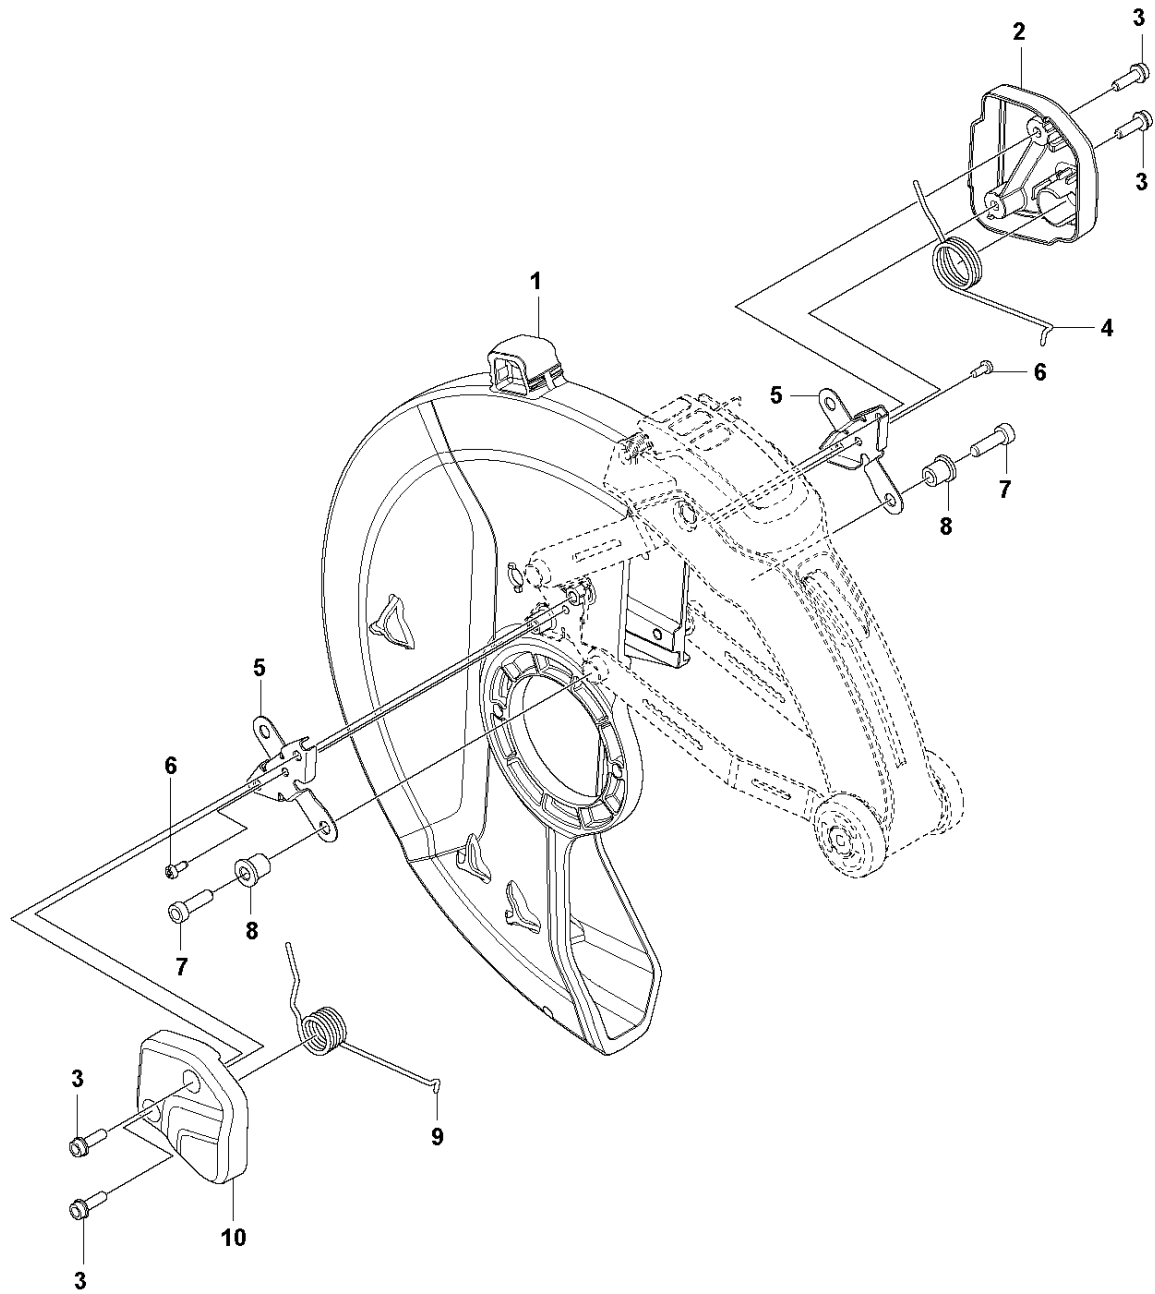

SPARE PARTS LIST

POWER CUTTERS

K970 Smartguard, 2020-04

A K970 14"
BELT GUARD & PULLEY

BELT GUARD & PULLEY

K970 Smartguard, 2020-04

Ref	Part No	Description	Remark	QTY	KIT
1	501 05 71-03	BELT GUARD	"14""	1	
2	586 74 37-01	NUT WASHER		3	1
3	503 20 00-45	SCREW EHHFM		1	
4	503 23 01-16	WASHER		1	
5	586 30 70-02	PULLEY ASSY		1	
6	525 88 74-02	SCREW CITXPANT		11	1
7	584 43 94-01	PULLEY		1	
8	505 44 54-05	CASSETTE		1	9
9	544 44 10-01	DRAW SPRING		1	9, 10
10	544 44 04-02	BRAKE SHOE		4	9
11	590 50 38-01	SCREW		1	10
12	544 97 63-04	BELT	"14""	1	10
13	588 99 20-03	BEARING HOUSING ASSY	"14""	1	15, 23
14	584 99 43-01	SCREW		1	15
15	503 87 54-02	BAR BOLT		3	15
16	588 99 24-01	SHAFT		1	15
17	583 95 33-01	BALL BEARING		2	
18	586 80 10-02	SLIP RING HOLDER		1	15

B1 K970
SMARTGUARD

GUARDS

K970 Smartguard, 2020-04

Ref	Part No	Description	Remark	QTY KIT
1	597 80 91-01	HANDLE LOOP	"14""	1
2	597 80 86-02	SPRING		1
3	598 44 59-01	SUPPORT ASSY		1
4	526 83 45-02	SCREW		2
5	597 80 88-01	BLADE GUARD		1
6	597 79 45-01	SCREW		2
7	597 80 95-01	WHEEL		2
8	598 44 57-01	SUPPORT ASSY		1

B2 K970
SMARTGUARD

GUARDS

K970 Smartguard, 2020-04

Ref	Part No	Description	Remark	QTY KIT
1	597 57 66-01	WHEEL GUARD		1
2	597 80 89-01	COVER		1
3	525 75 51-12	SCREW ITXSCFM		4
4	597 80 93-01	SPRING		1
5	598 48 90-01	WEAR PLATE		2
6	525 88 74-02	SCREW CITXPANT		2
7	544 21 84-60	SCREW ITXSCM		4
8	599 66 17-01	BUSHING		4
9	597 80 92-01	SPRING		1
10	597 80 90-01	COVER		1