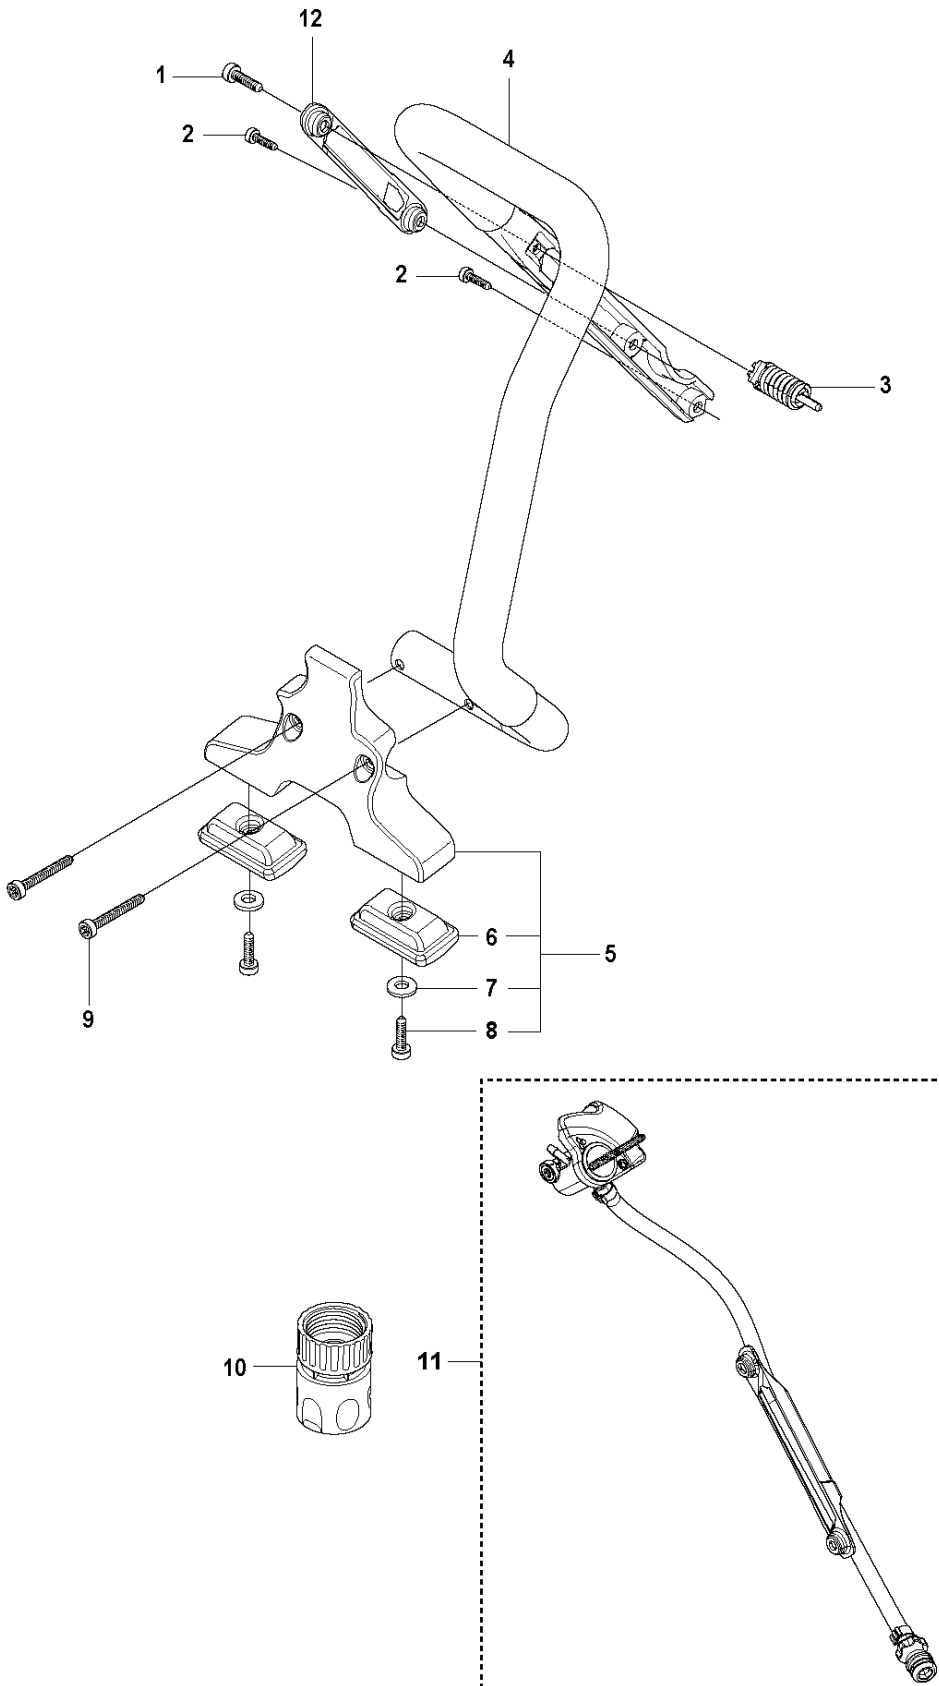

F K970
CRANKSHAFT

CRANKSHAFT

K970 Smartguard, 2020-04

Ref	Part No	Description	Remark	QTY	KIT
1	574 26 76-02	CRANKSHAFT ASSY		1	
2	503 25 00-02	BALL BEARING		1	1
3	506 41 44-01	CUP		2	1
4	503 25 61-01	NEEDLE BEARING		1	1
5	588 63 70-01	BALL BEARING		1	1

G K970
HANDLE

Ref	Part No	Description	Remark	QTY	KIT
1	544 06 12-01	SCREW ITXSCM		1	
2	503 21 54-20	SCREW ITXSCT		2	
3	585 90 56-01	ANTIVIBRATION ELEMENT		1	
4	599 44 06-01	HANDLE		1	
5	544 89 15-03	GROUND SUPPORT		1	
6	544 81 16-01	BASE		2	5
7	734 11 47-41	WASHER		2	5
8	503 21 53-12	SCREW ITXSCM		2	5
9	503 21 54-45	SCREW ITXSCT		2	
10	503 26 60-03	COUPLER	"1/2""	1	
10	503 26 60-04	COUPLER	"GHT 3/4""	1	
11	581 47 62-10	HOSE KIT		1	
12	585 01 99-01	HOSE GUARD		1	