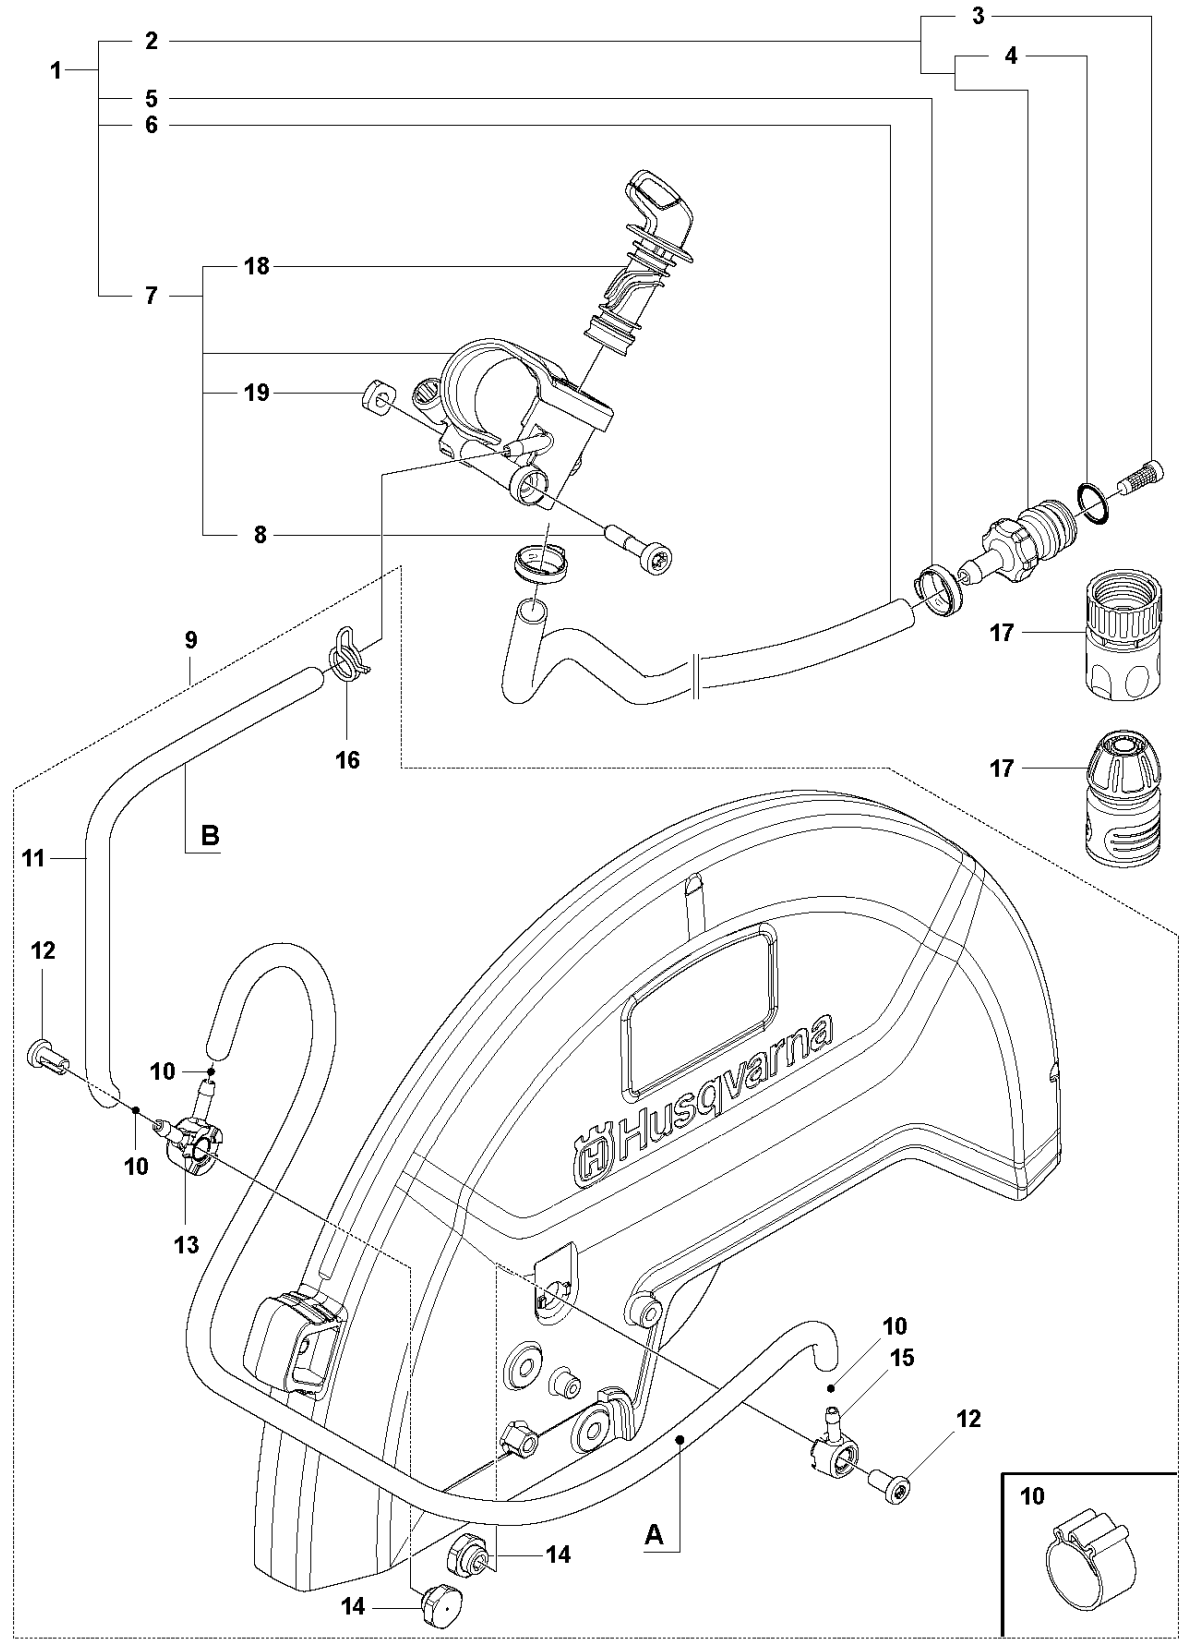

N K970
VALVES

	A (mm)	B (mm)
K970 Smartguard 14"	295	270