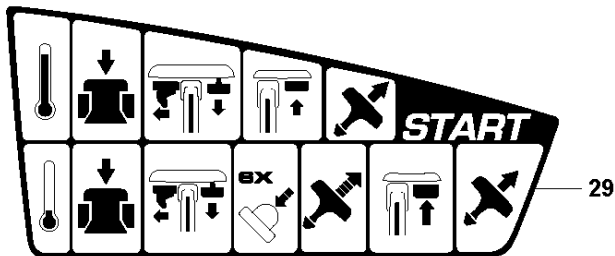

B K970 SMARTGUARD
FUEL TANK

燃料は
ガソリン 25 : 1 2サイクル専用オイル
30

FUEL TANK

K970 Smartguard, 2020-04

Ref	Part No	Description	Remark	QTY	KIT
1	581 92 21-13	FUEL TANK ASSY		1	
2	720 12 40-20	PARALLEL PIN		2	1
3	537 20 85-01	LEVER		1	1
4	510 25 52-01	THROTTLE LOCKOUT		1	1
5	537 20 56-01	COVER		1	1
6	574 44 42-01	CLIP		1	1
7	581 75 62-02	FUEL HOSE		1	1
8	537 04 24-18	FUEL HOSE		1	1
10	506 26 41-11	FUEL FILTER		1	1
11	506 27 11-01	HOSE CLAMP		1	1
12	506 26 41-01	FUEL FILTER		1	1
13	576 90 04-01	TANK VENT ASSY		1	1
14	598 70 05-01	TANK VENT ASSY		1	1
15	502 47 16-01	GROUND SUPPORT		1	1
16	540 05 49-01	PURGE		1	1
17	525 88 74-02	SCREW CITXPANT		1	1
18	576 49 04-01	THROTTLE CABLE ASSY		1	1
19	502 47 18-01	THROTTLE CONTROL		1	1
20	537 20 98-01	SPRING		1	1
21	576 13 99-01	FUEL HOSE		1	1
22	522 62 00-01	TANK CAP ASSY		1	
23	589 24 11-01	GASKET		1	
24	503 57 89-01	HOLDER		1	
25	544 06 12-01	SCREW ITXSCM		3	
26	537 21 03-09	ANTIVIBRATION ELEMENT		1	
27	537 21 03-10	ANTIVIBRATION ELEMENT		1	
28	537 21 03-05	ANTIVIBRATION ELEMENT		1	
29	525 57 20-02	DECAL		1	
30	506 31 30-01	LABEL		1	
31	503 23 00-80	WASHER		1