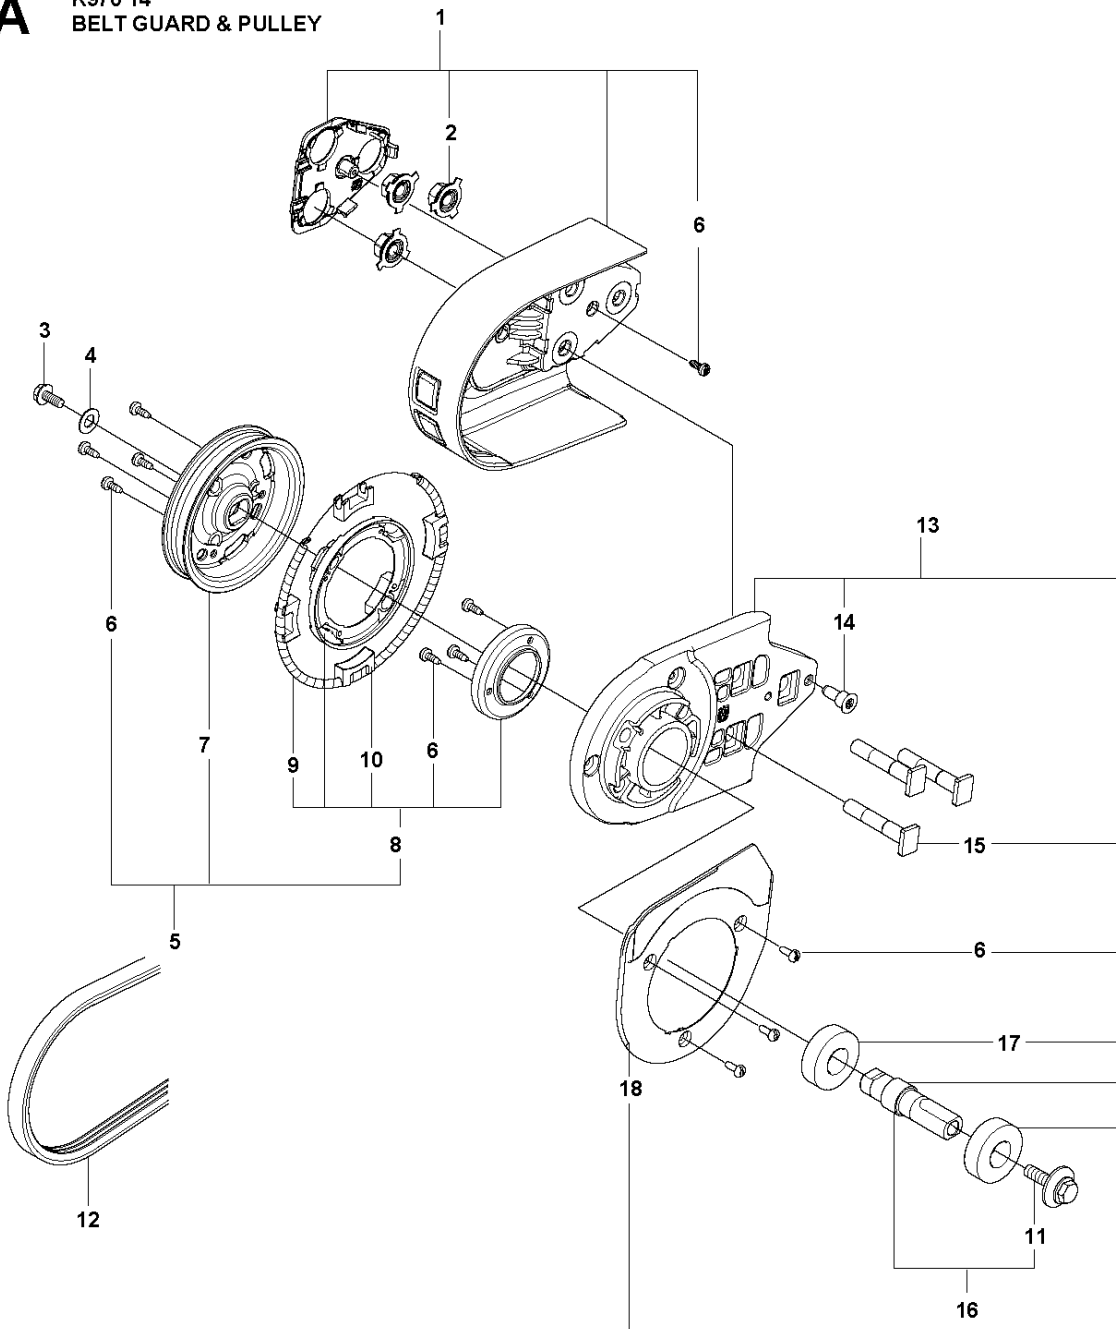

SPARE PARTS LIST

POWER CUTTERS

K970 Smartguard, 2020-04

A K970 14"
BELT GUARD & PULLEY

BELT GUARD & PULLEY

K970 Smartguard, 2020-04

Ref	Part No	Description	Remark	QTY	KIT
1	501 05 71-03	BELT GUARD	"14""	1	
2	586 74 37-01	NUT WASHER		3	1
3	503 20 00-45	SCREW EHHFM		1	
4	503 23 01-16	WASHER		1	
5	586 30 70-02	PULLEY ASSY		1	
6	525 88 74-02	SCREW CITXPANT		11	1
7	584 43 94-01	PULLEY		1	
8	505 44 54-05	CASSETTE		1	9
9	544 44 10-01	DRAW SPRING		1	9, 10
10	544 44 04-02	BRAKE SHOE		4	9
11	590 50 38-01	SCREW		1	10
12	544 97 63-04	BELT	"14""	1	10
13	588 99 20-03	BEARING HOUSING ASSY	"14""	1	15, 23
14	584 99 43-01	SCREW		1	15
15	503 87 54-02	BAR BOLT		3	15
16	588 99 24-01	SHAFT		1	15
17	583 95 33-01	BALL BEARING		2	
18	586 80 10-02	SLIP RING HOLDER		1	15

B K970 SMARTGUARD
FUEL TANK

燃料は
 ガソリン 25 : 1 2サイクル専用オイル
 30

FUEL TANK

K970 Smartguard, 2020-04

Ref	Part No	Description	Remark	QTY	KIT
1	581 92 21-13	FUEL TANK ASSY		1	
2	720 12 40-20	PARALLEL PIN		2	1
3	537 20 85-01	LEVER		1	1
4	510 25 52-01	THROTTLE LOCKOUT		1	1
5	537 20 56-01	COVER		1	1
6	574 44 42-01	CLIP		1	1
7	581 75 62-02	FUEL HOSE		1	1
8	537 04 24-18	FUEL HOSE		1	1
10	506 26 41-11	FUEL FILTER		1	1
11	506 27 11-01	HOSE CLAMP		1	1
12	506 26 41-01	FUEL FILTER		1	1
13	576 90 04-01	TANK VENT ASSY		1	1
14	598 70 05-01	TANK VENT ASSY		1	1
15	502 47 16-01	GROUND SUPPORT		1	1
16	540 05 49-01	PURGE		1	1
17	525 88 74-02	SCREW CITXPANT		1	1
18	576 49 04-01	THROTTLE CABLE ASSY		1	1
19	502 47 18-01	THROTTLE CONTROL		1	1
20	537 20 98-01	SPRING		1	1
21	576 13 99-01	FUEL HOSE		1	1
22	522 62 00-01	TANK CAP ASSY		1	
23	589 24 11-01	GASKET		1	
24	503 57 89-01	HOLDER		1	
25	544 06 12-01	SCREW ITXSCM		3	
26	537 21 03-09	ANTIVIBRATION ELEMENT		1	
27	537 21 03-10	ANTIVIBRATION ELEMENT		1	
28	537 21 03-05	ANTIVIBRATION ELEMENT		1	
29	525 57 20-02	DECAL		1	
30	506 31 30-01	LABEL		1	
31	503 23 00-80	WASHER		1	