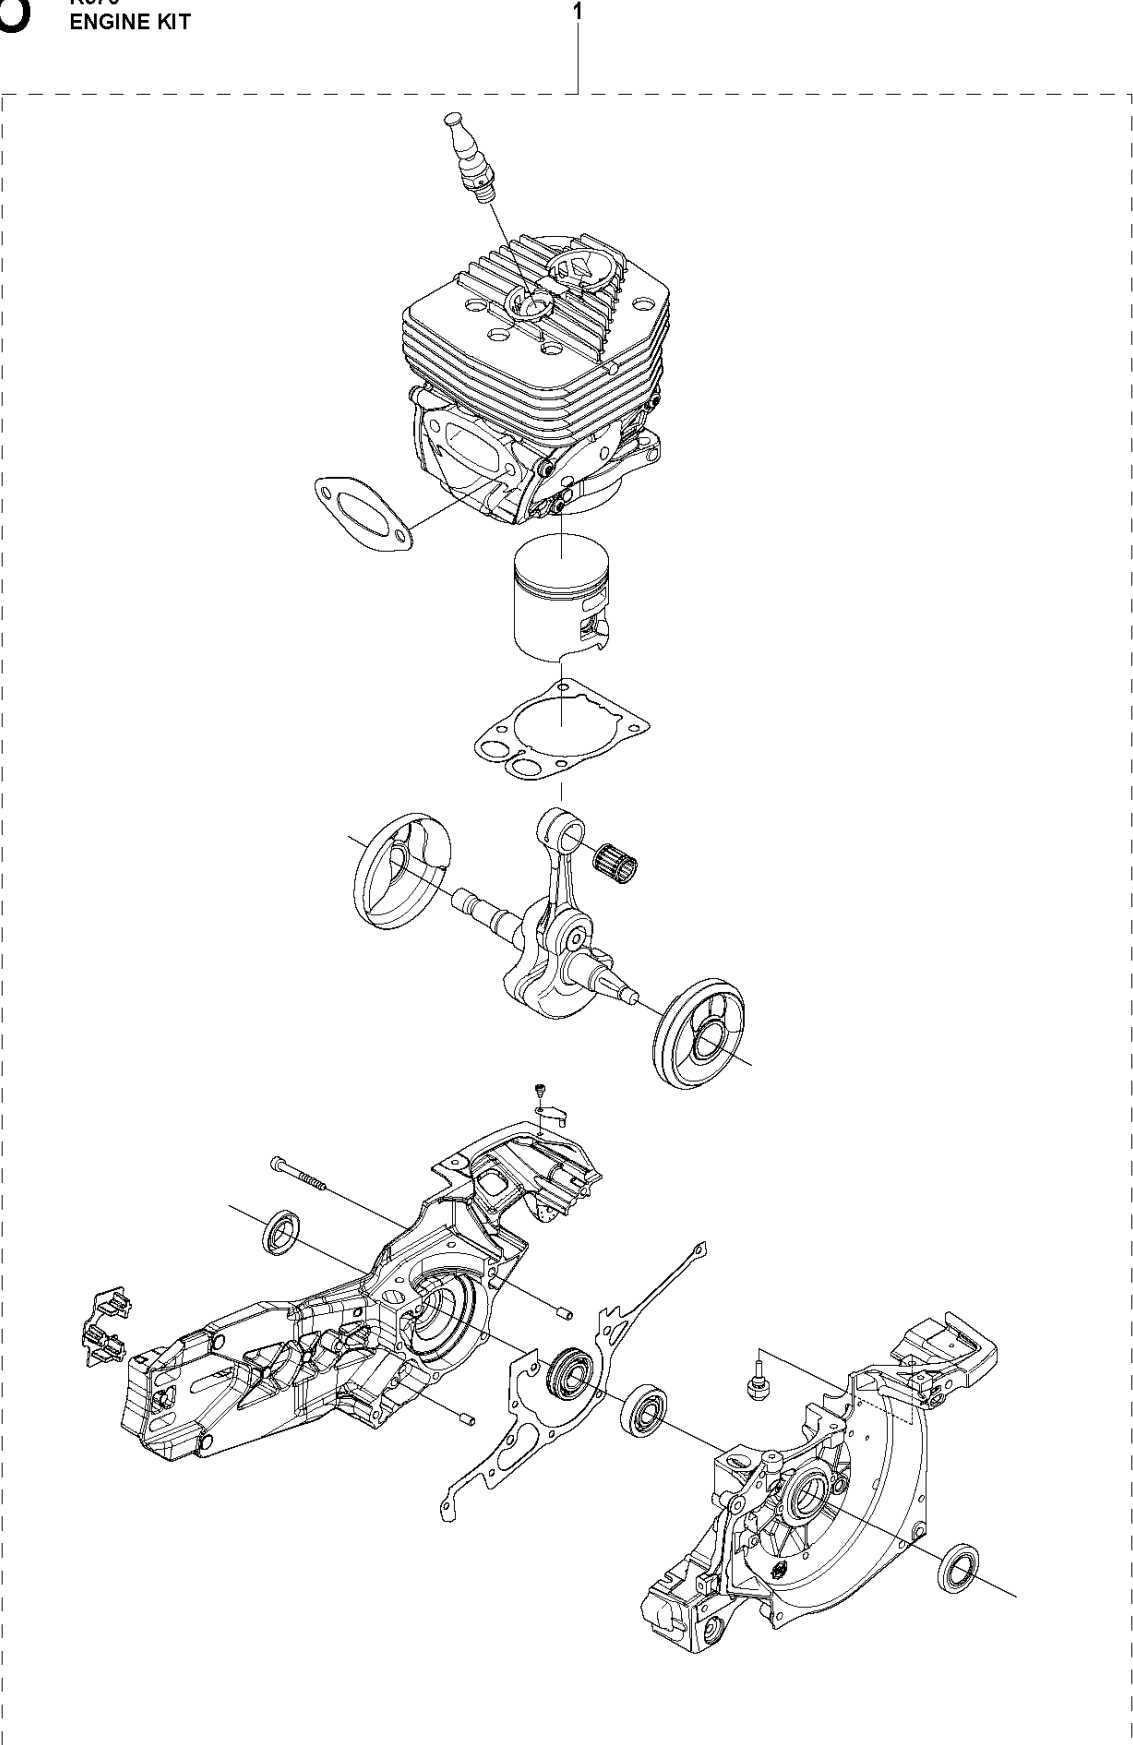

VALVES

K970 Smartguard, 2020-04

Ref	Part No	Description	Remark	QTY	KIT
1	581 47 62-10	HOSE KIT		1	
2	581 47 83-02	NIPPLE		1	1
3	506 29 88-01	FILTER		1	1
4	505 10 35-01	O-RING		1	1
5	589 63 86-01	HOSE CLAMP		2	1
6	578 19 81-02	HOSE		1	1
7	578 24 33-02	VALVE ASSY		1	1
8	503 21 53-41	SCREW ITXSCM		1	1
9	581 72 15-01	HOSE KIT		1	
10	506 49 87-04	HOSE CLAMP		3	
11	578 19 83-05	HOSE	800mm	1	
12	504 63 46-02	SCREW ITXSCM		2	
13	578 19 07-01	HOUSING		1	
14	576 79 84-03	NIPPLE		2	
15	578 19 08-01	HOUSING		1	
16	583 83 30-01	HOSE CLAMP		1	
17	503 26 60-03	COUPLER	"1/2""	1	
17	503 26 60-04	COUPLER	"GHT 3/4""	1	
18	581 35 70-01	LEVER ASSY		1	1
19	503 22 65-04	SQUARE NUT		1	1

O K970
ENGINE KIT