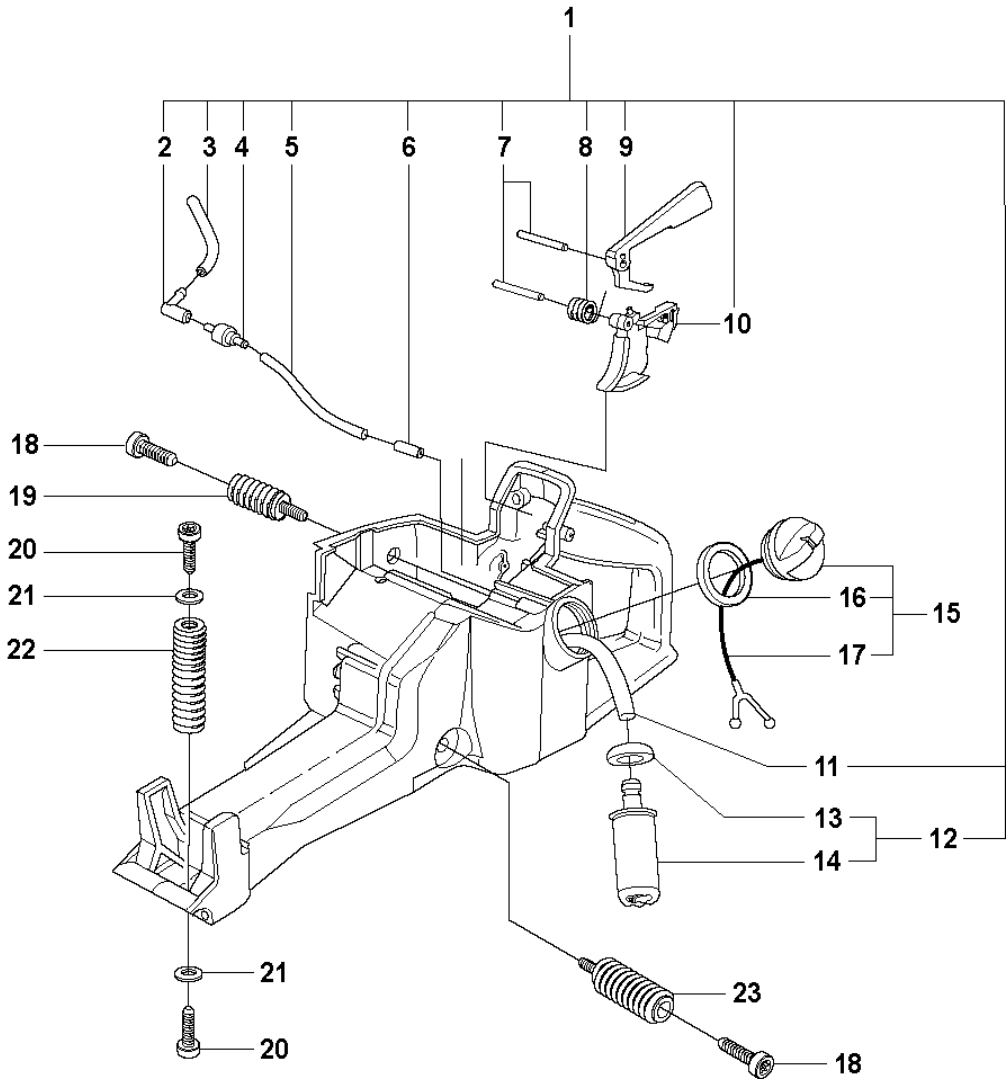

F K960 CHAIN

FUEL TANK

K960 Chain, 2008-03

Ref	Part No	Description	Remark	QTY KIT
1	544 89 20-07	FUEL TANK	Incl. 2 - 12	1
2	503 45 46-01	CONNECTION BEND		1
3	544 32 49-06	FUEL HOSE		1
4	506 23 61-01	TANK VENT		1
5	501 76 83-31	FUEL HOSE		1
6	506 28 95-01	NIPPLE		1
7	720 12 40-20	PARALLEL PIN		2
8	506 22 29-01	SPRING THROTTLE TRIG		1
9	506 22 28-02	THROTTLE LOCKOUT		1
10	506 22 27-02	THROTTLE TRIGGER		1
11	503 57 76-02	FUEL HOSE		1
12	506 26 41-11	FUEL FILTER	Incl. 13, 14	1
13	506 27 11-01	HOSE CLAMP		1
14	506 26 41-01	FUEL FILTER		1
15	506 25 59-03	TANK CAP ASSY	Incl. 16, 17	1
16	506 29 21-01	GASKET		1
17	503 57 89-01	HOLDER		1
18	544 06 12-01	SCREW ITXSCM		2
19	537 21 03-09	ANTIVIBRATION ELEMENT		1
20	503 21 53-16	SCREW ITXSCM		2
21	503 23 00-11	WASHER		2
22	503 46 85-01	ANTIVIBRATION ELEMENT		1
23	544 38 31-01	SPRING		1