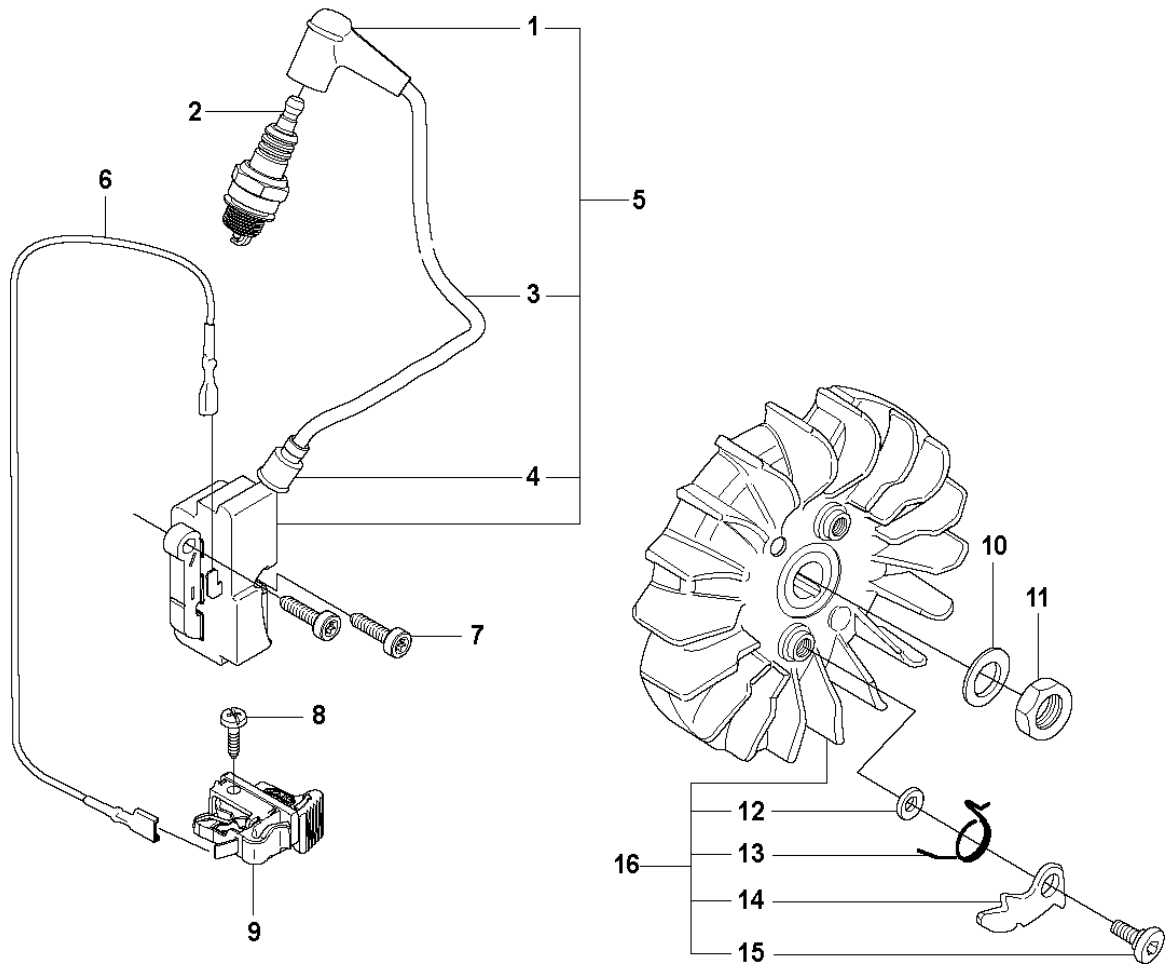

J K960 CHAIN

IGNITION SYSTEM

K960 Chain, 2008-03

Ref	Part No	Description	Remark	QTY KIT
1	501 48 54-02	SPARK PLUG CAP		1
2	503 23 51-09	SPARK PLUG	RCJ 6Y	1
3	506 38 78-34	IGNITION CABLE		1
4	505 27 75-16	ISOLERHATT		1
5	544 04 75-03	IGNITION MODULE	Incl. 1, 3, 4	1
6	501 83 98-01	CABLE		1
7	503 21 53-20	SCREW ITXSCM		2
8	503 21 28-06	SCREW CCRPANT		1
9	506 31 86-02	STOP SWITCH		1
10	503 23 01-01	WASHER		1
11	503 22 10-11	HEXAGON NUT		1
12	503 23 00-42	WASHER		2
13	501 63 48-01	SPRING		2
14	501 67 32-03	PAWL		2
15	501 81 99-01	SCREW		2
16	506 27 27-02	FLYWHEEL	Incl. 12 - 15	1