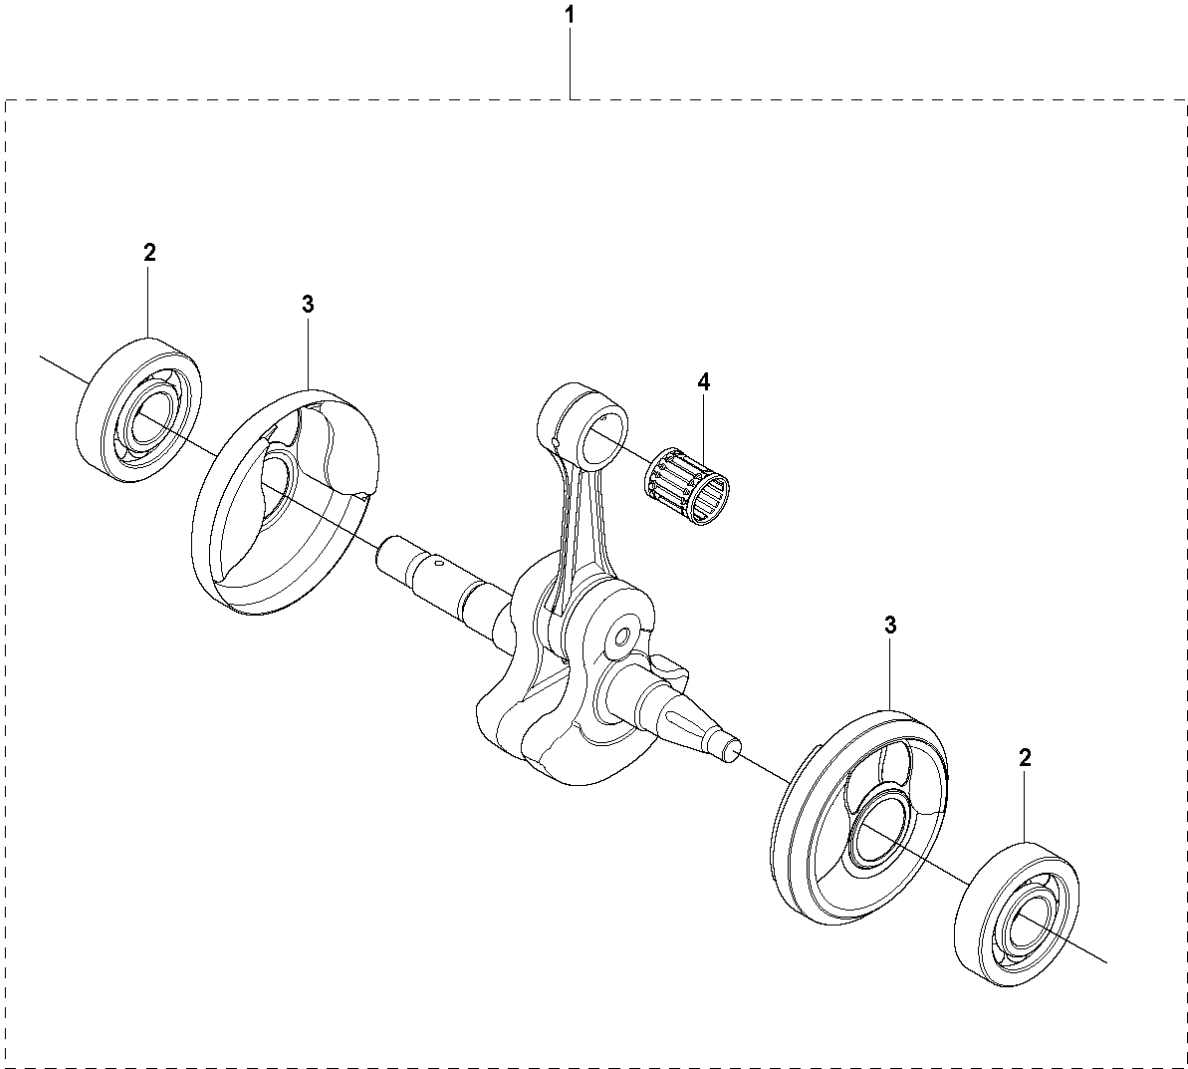

## CLUTCH COVER

K960 Chain, 2008-03

Ref	Part No	Description	Remark	QTY KIT
1	506 33 25-05	CLUTCH COVER	Incl. 2, 3	1
2	544 87 23-01	LABEL		1
3	544 05 77-01	GUIDE PIN	Incl. 4	1
4	740 42 04-00	O-RING		2
5	506 34 10-04	LEVER	Incl. 7	1
6	506 39 88-01	ADJUSTING NUT		1
7	740 48 18-02	O-RING		1
8	506 33 34-02	COVER		1
9	506 33 28-01	LOCK WASHER		1
10	723 53 27-51	SCREW SLCSFM		3
11	506 34 72-01	LEVER		1
12	506 33 35-01	HUB CAP		1
13	506 38 77-01	SCREW		1
14	506 33 32-01	PLATE		1
15	506 33 33-01	PAWL		1
16	506 35 94-03	SCREW	Incl. 13, 14, 15	1

## CLUTCH

K960 Chain, 2008-03

Ref	Part No	Description	Remark	QTY KIT
1	506 28 76-01	FJÄDERRING		1
2	506 33 44-01	SUPPORT CUP		1
3	506 33 42-01	RIM SPROCKET		1
4	506 34 09-11	GEAR WHEEL	Incl. 5	1
5	503 25 53-01	NEEDLE BEARING		2
6	506 28 75-02	CIRCLIP		1
7	740 44 07-00	O-RING		1
8	505 03 17-01	SCREW ITXCSFM		1
9	506 35 44-02	WEAR PROTECTION		1
10	503 21 53-65	SCREW ITXSCM		1
11	506 33 23-01	PIPE		1
12	503 21 53-10	SCREW ITXSCM		1
13	506 32 95-05	BAR BRACKET	Incl. 14	1
14	506 40 13-01	BUSHING		1
15	506 33 38-02	CLUTCH ASSY	Incl. 16	3
16	503 14 51-01	CLUTCH SPRING		1
17	506 39 96-02	SHIELD		2
18	720 13 07-10	PARALLEL PIN		

## CRANKCASE

K960 Chain, 2008-03

Ref	Part No	Description	Remark	QTY KIT
1	504 88 73-01	CRANKCASE ASSY	Incl. 2 - 8	1
2	503 21 53-49	SCREW ITXSCM		7
3	503 26 02-04	SEALING RING	Gasket kit 8	2
4	501 27 08-01	GUIDE BUSHING		2
5	506 41 39-02	GASKET	Gasket kit 8	1
6	503 25 00-02	BALL BEARING		2
7	544 89 54-01	RUBBER BUSHING		2
8	544 22 98-05	GASKET KIT	Incl. 3, 5, 9, 10	1
9	506 41 40-01	GASKET		1
10	506 37 81-01	GASKET MUFFLER		1
11	503 22 21-02	LOCKING NUT		1
12	506 32 76-02	BAR BOLT		1
13	725 54 53-01	SCREW IHSCM		2
14	503 23 04-03	WASHER		2

**E** K960 CHAIN

CRANKSHAFT

K960 Chain, 2008-03

Ref	Part No	Description	Remark	QTY KIT
1	544 98 39-02	CRANKSHAFT ASSY	Incl. 2 - 4	1
2	503 25 00-02	BALL BEARING		2
3	506 41 44-01	CUP		2
4	503 25 61-01	NEEDLE BEARING		1