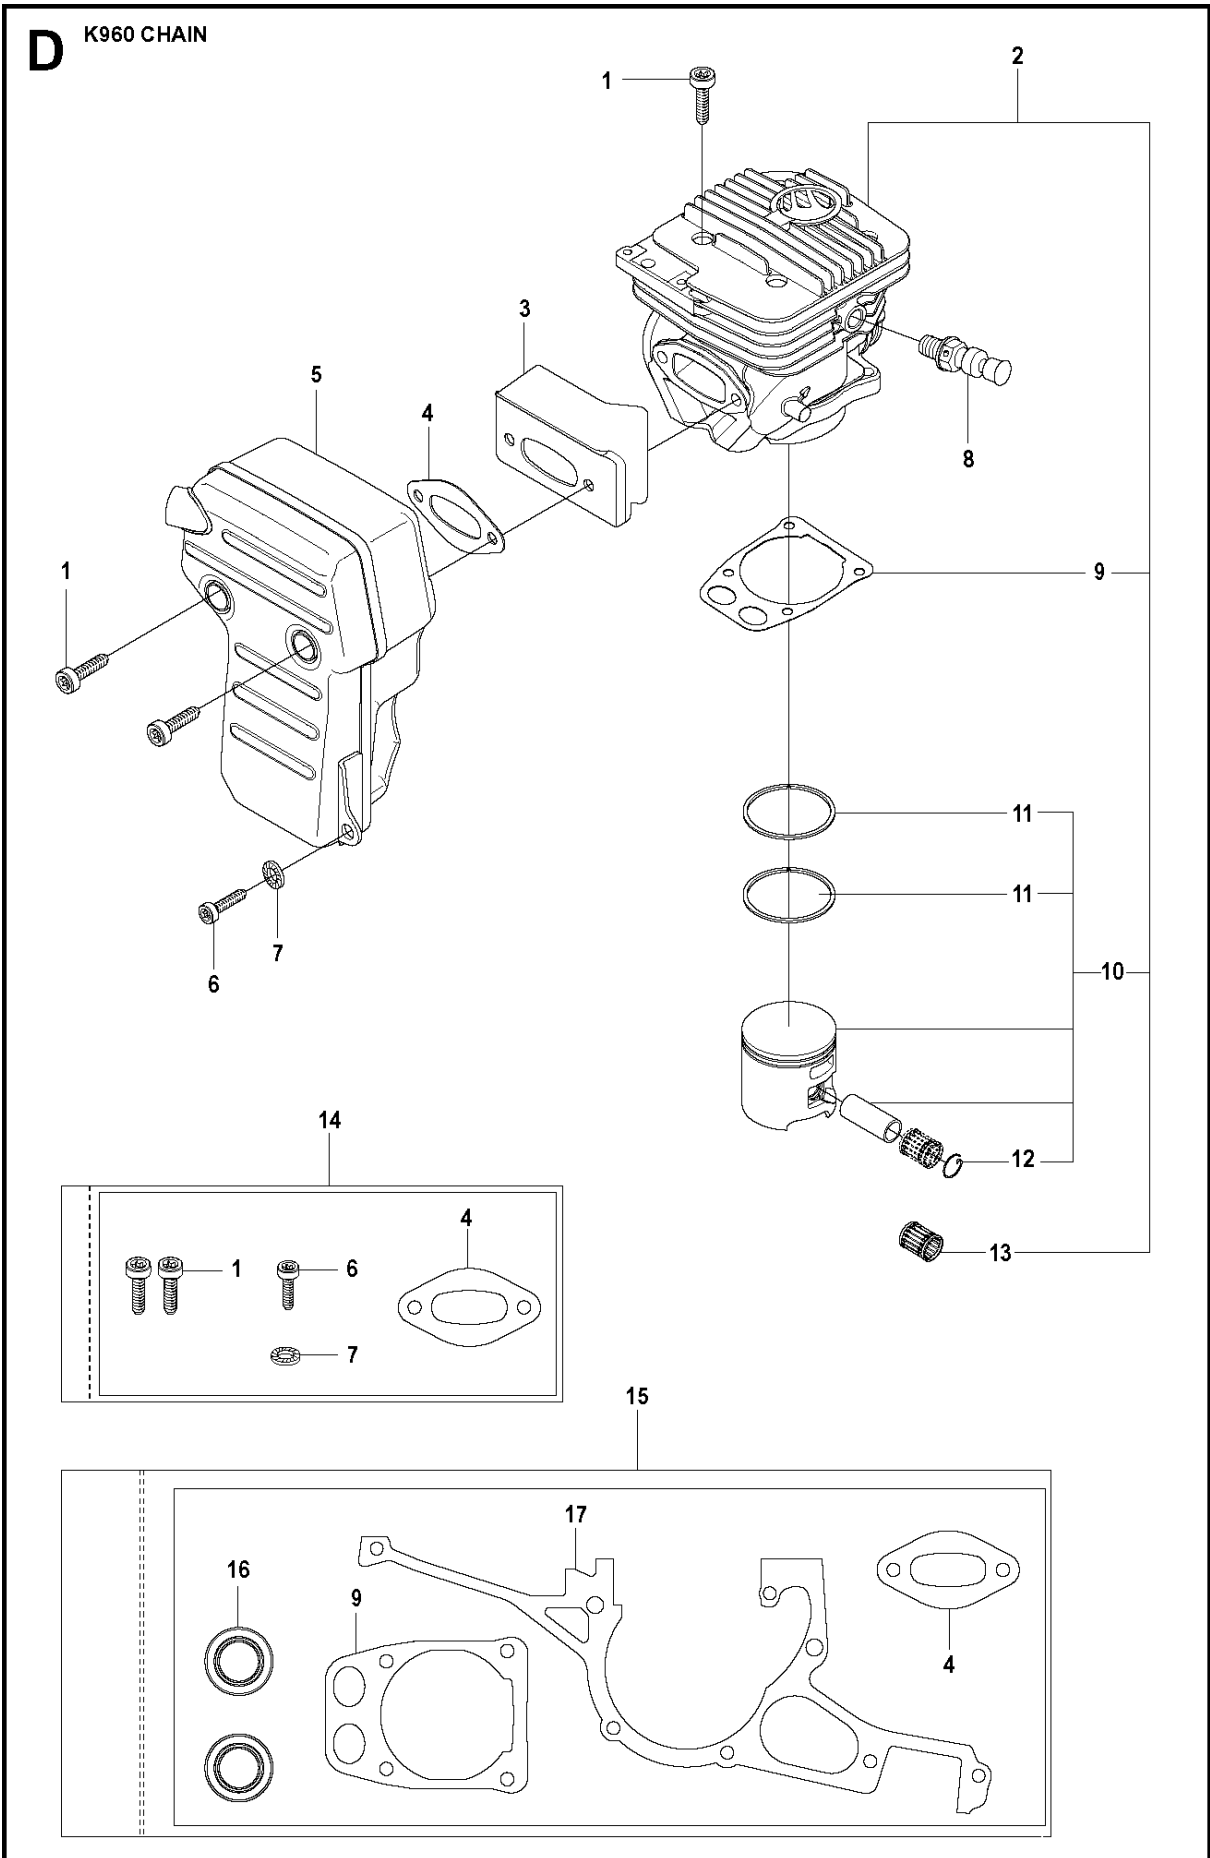

## CLUTCH COVER

K960 Chain, 2008-03

Ref	Part No	Description	Remark	QTY KIT
1	506 33 25-05	CLUTCH COVER	Incl. 2, 3	1
2	544 87 23-01	LABEL		1
3	544 05 77-01	GUIDE PIN	Incl. 4	1
4	740 42 04-00	O-RING		2
5	506 34 10-04	LEVER	Incl. 7	1
6	506 39 88-01	ADJUSTING NUT		1
7	740 48 18-02	O-RING		1
8	506 33 34-02	COVER		1
9	506 33 28-01	LOCK WASHER		1
10	723 53 27-51	SCREW SLCSFM		3
11	506 34 72-01	LEVER		1
12	506 33 35-01	HUB CAP		1
13	506 38 77-01	SCREW		1
14	506 33 32-01	PLATE		1
15	506 33 33-01	PAWL		1
16	506 35 94-03	SCREW	Incl. 13, 14, 15	1

## CLUTCH

K960 Chain, 2008-03

Ref	Part No	Description	Remark	QTY KIT
1	506 28 76-01	FJÄDERRING		1
2	506 33 44-01	SUPPORT CUP		1
3	506 33 42-01	RIM SPROCKET		1
4	506 34 09-11	GEAR WHEEL	Incl. 5	1
5	503 25 53-01	NEEDLE BEARING		2
6	506 28 75-02	CIRCLIP		1
7	740 44 07-00	O-RING		1
8	505 03 17-01	SCREW ITXCSFM		1
9	506 35 44-02	WEAR PROTECTION		1
10	503 21 53-65	SCREW ITXSCM		1
11	506 33 23-01	PIPE		1
12	503 21 53-10	SCREW ITXSCM		1
13	506 32 95-05	BAR BRACKET	Incl. 14	1
14	506 40 13-01	BUSHING		1
15	506 33 38-02	CLUTCH ASSY	Incl. 16	3
16	503 14 51-01	CLUTCH SPRING		1
17	506 39 96-02	SHIELD		2
18	720 13 07-10	PARALLEL PIN		

## CRANKCASE

K960 Chain, 2008-03

Ref	Part No	Description	Remark	QTY KIT
1	504 88 73-01	CRANKCASE ASSY	Incl. 2 - 8	1
2	503 21 53-49	SCREW ITXSCM		7
3	503 26 02-04	SEALING RING	Gasket kit 8	2
4	501 27 08-01	GUIDE BUSHING		2
5	506 41 39-02	GASKET	Gasket kit 8	1
6	503 25 00-02	BALL BEARING		2
7	544 89 54-01	RUBBER BUSHING		2
8	544 22 98-05	GASKET KIT	Incl. 3, 5, 9, 10	1
9	506 41 40-01	GASKET		1
10	506 37 81-01	GASKET MUFFLER		1
11	503 22 21-02	LOCKING NUT		1
12	506 32 76-02	BAR BOLT		1
13	725 54 53-01	SCREW IHSCM		2
14	503 23 04-03	WASHER		2

**E** K960 CHAIN

CRANKSHAFT

K960 Chain, 2008-03

Ref	Part No	Description	Remark	QTY KIT
1	544 98 39-02	CRANKSHAFT ASSY	Incl. 2 - 4	1
2	503 25 00-02	BALL BEARING		2
3	506 41 44-01	CUP		2
4	503 25 61-01	NEEDLE BEARING		1