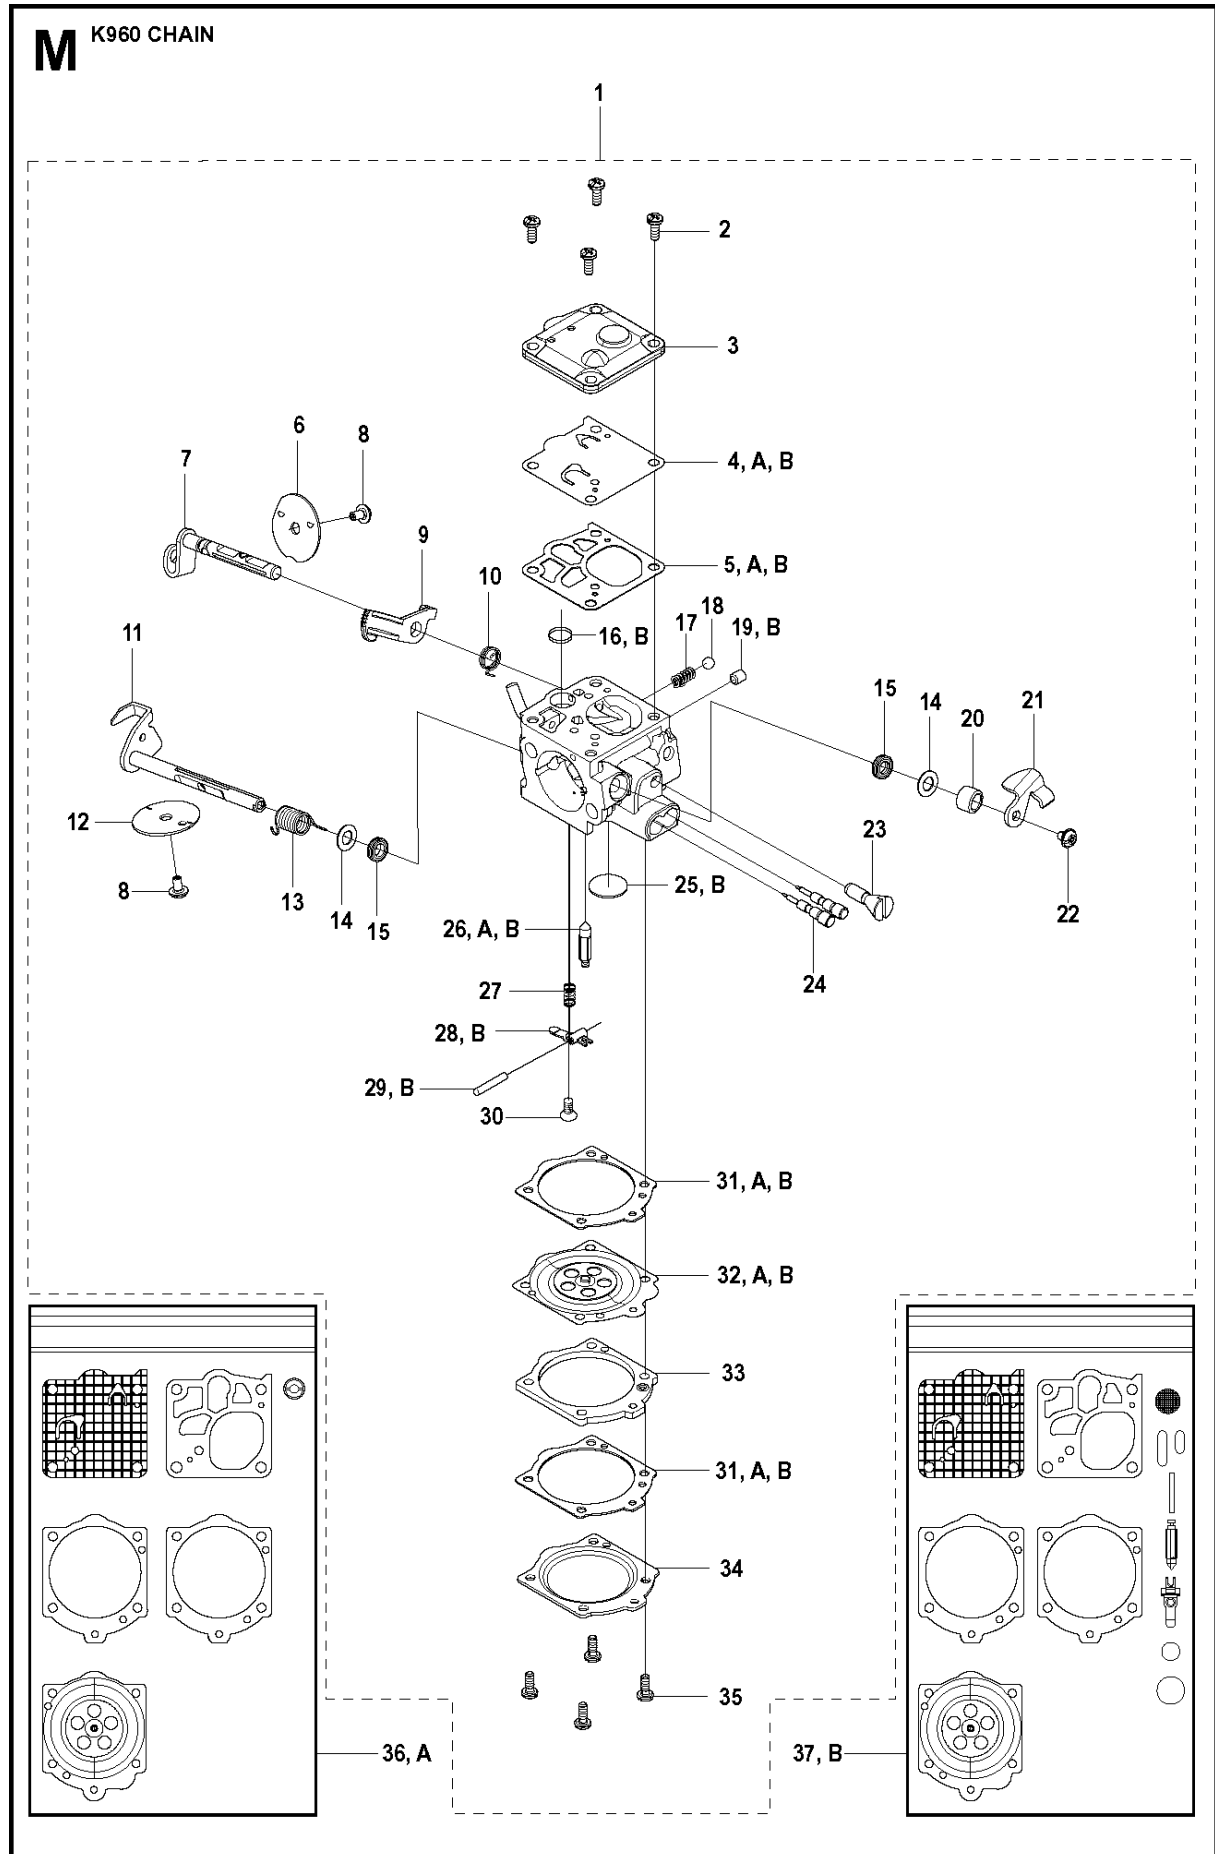

CARBURETOR DETAILS

K960 Chain, 2008-03

Ref	Part No	Description	Remark	QTY KIT
1	502 62 32-01	CARBURETTOR ASSY	Incl. 2 - 32, Walbro RWJ-3	1
2	503 11 75-01	SCREW		4
3	544 89 62-01	PUMP COVER		1
4	544 89 72-01	DIAPHRAGM PUMP	A, B	1
5	503 11 72-01	GASKET PUMP	A, B	1
6	504 13 52-01	VALVE		1
7	504 83 51-01	SHAFT		1
8	544 11 15-01	SCREW		2
9	504 83 31-01	LEVER		1
10	504 83 54-01	SPRING		1
11	504 83 50-01	SHAFT		1
12	504 13 53-01	VALVE		1
13	544 95 68-01	SPRING		1
14	505 31 67-48	WASHER		2
15	503 56 45-01	SEAL		2
16	501 66 61-01	SCREEN-INLET	B	1
17	503 11 77-01	SPRING		1
18	503 11 71-01	BALL-CHOKE FRICTION		1
19	530 03 51-57	PLUG	B	1
20	537 00 26-01	SPACER		1
21	544 89 60-01	LEVER		1
22	501 46 87-01	SCREW		1
23	544 89 76-01	SCREW		1
24	504 13 58-01	NEEDLE		2
25	503 57 41-01	PLUG-WELCH	B	1
26	503 63 25-01	VALVE -INLET NEEDLE	A, B	1
27	503 11 76-01	SPRING		1
28	505 31 67-34	LEVER	B	1
29	505 31 67-31	PIN-METERING LEVER	B	1
30	505 31 67-17	SCREW		1
31	544 89 71-01	GASKET	A, B	2
32	544 89 74-01	DIAPHRAGM ASSY	A, B	1
33	544 89 79-01	PLATE		1
34	544 89 63-01	COVER		1
35	537 00 20-01	SCREW		4
36	502 44 58-01	GASKET KIT	Kit A. D10-RWJ	1
37	502 44 59-01	REPAIR KIT	Kit B. K10-RWJ	1