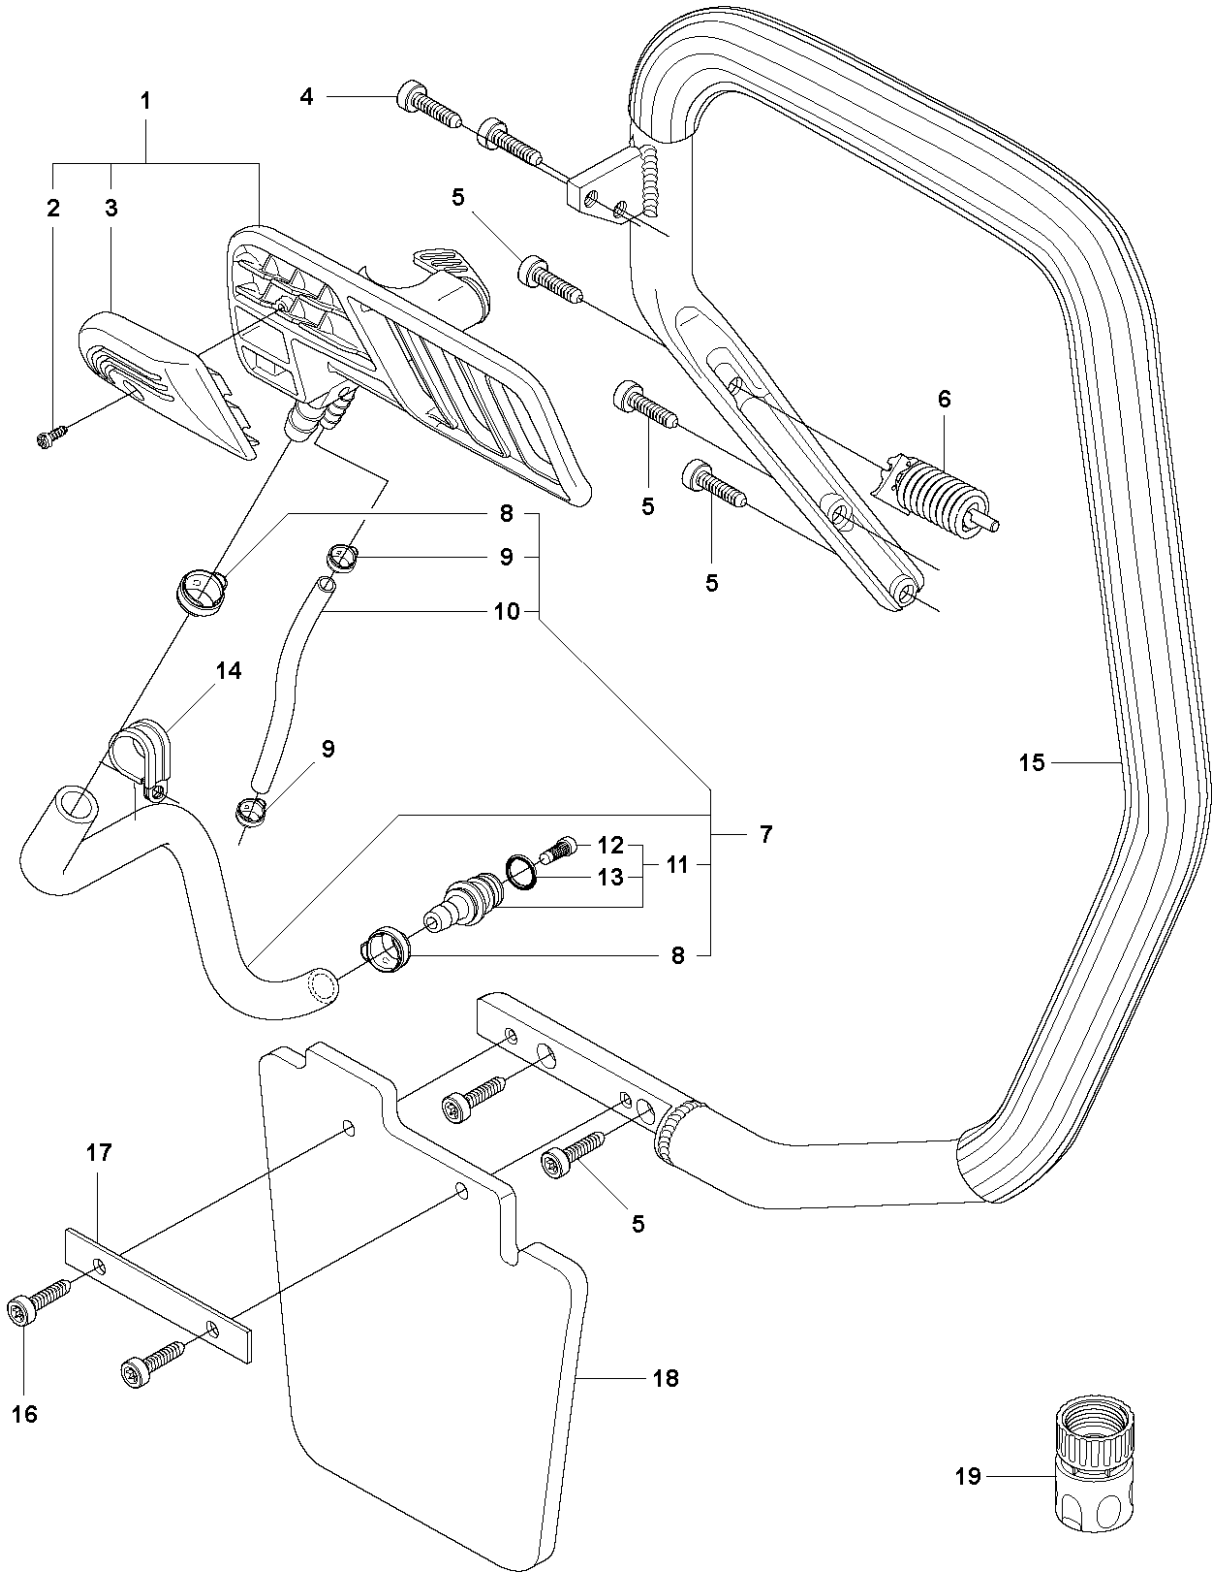

G K960 CHAIN

HANDLE

K960 Chain, 2008-03

Ref	Part No	Description	Remark	QTY KIT
1	505 02 99-01	HAND GUARD	Incl. 2-3	1
2	503 21 27-10	SCREW CRPANT		1
3	506 33 24-02	RUBBER BLOCK		1
4	504 90 94-25	SCREW ITXSCT		2
5	503 21 54-20	SCREW ITXSCT		5
6	506 38 91-05	ANTIVIBRATION ELEMENT		1
7	506 32 89-51	HOSE KIT	Incl. 8 - 11	1
8	506 09 56-02	HOSE CLAMP		1
9	506 09 56-04	HOSE CLAMP		2
10	506 35 25-01	HOSE		1
11	506 29 57-01	NIPPLE	Incl. 12, 13	1
12	506 29 88-01	FILTER		1
13	503 26 30-21	O-RING		1
14	502 41 22-01	CLIP		1
15	502 53 10-01	HANDLE		1
16	503 21 53-20	SCREW ITXSCM		2
17	506 33 45-01	BACKING PLATE		1
18	506 33 46-01	SPRAY GUARD		1
19	503 26 60-03	COUPLER	"3/4"''''	1