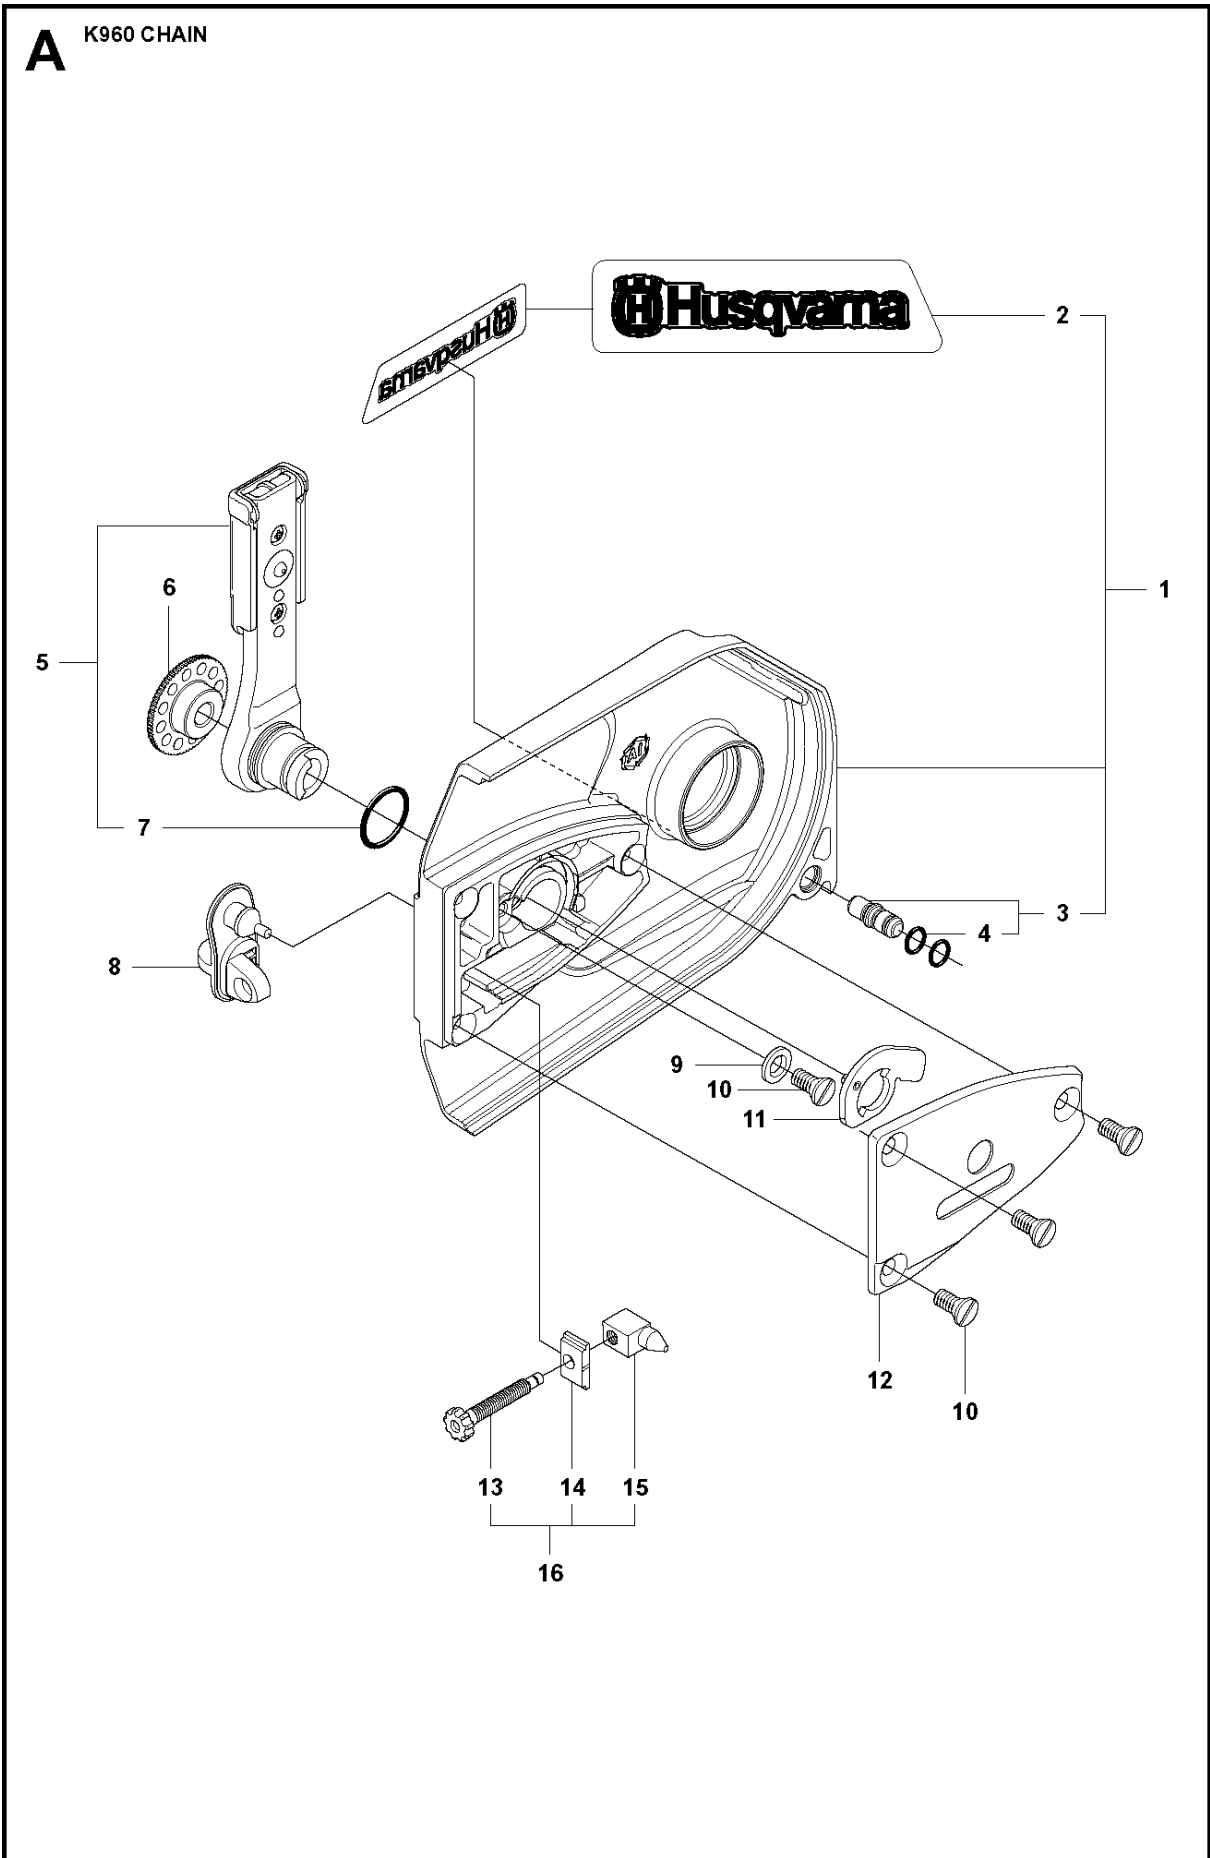

# SPARE PARTS LIST

POWER CUTTERS

K960 Chain, 2008-03

## CLUTCH COVER

K960 Chain, 2008-03

Ref	Part No	Description	Remark	QTY KIT
1	506 33 25-05	CLUTCH COVER	Incl. 2, 3	1
2	544 87 23-01	LABEL		1
3	544 05 77-01	GUIDE PIN	Incl. 4	1
4	740 42 04-00	O-RING		2
5	506 34 10-04	LEVER	Incl. 7	1
6	506 39 88-01	ADJUSTING NUT		1
7	740 48 18-02	O-RING		1
8	506 33 34-02	COVER		1
9	506 33 28-01	LOCK WASHER		1
10	723 53 27-51	SCREW SLCSFM		3
11	506 34 72-01	LEVER		1
12	506 33 35-01	HUB CAP		1
13	506 38 77-01	SCREW		1
14	506 33 32-01	PLATE		1
15	506 33 33-01	PAWL		1
16	506 35 94-03	SCREW	Incl. 13, 14, 15	1

## CLUTCH

K960 Chain, 2008-03

Ref	Part No	Description	Remark	QTY KIT
1	506 28 76-01	FJÄDERRING		1
2	506 33 44-01	SUPPORT CUP		1
3	506 33 42-01	RIM SPROCKET		1
4	506 34 09-11	GEAR WHEEL	Incl. 5	1
5	503 25 53-01	NEEDLE BEARING		2
6	506 28 75-02	CIRCLIP		1
7	740 44 07-00	O-RING		1
8	505 03 17-01	SCREW ITXCSFM		1
9	506 35 44-02	WEAR PROTECTION		1
10	503 21 53-65	SCREW ITXSCM		1
11	506 33 23-01	PIPE		1
12	503 21 53-10	SCREW ITXSCM		1
13	506 32 95-05	BAR BRACKET	Incl. 14	1
14	506 40 13-01	BUSHING		1
15	506 33 38-02	CLUTCH ASSY	Incl. 16	3
16	503 14 51-01	CLUTCH SPRING		1
17	506 39 96-02	SHIELD		2
18	720 13 07-10	PARALLEL PIN		

**E** K960 CHAIN

CRANKSHAFT

K960 Chain, 2008-03

Ref	Part No	Description	Remark	QTY KIT
1	544 98 39-02	CRANKSHAFT ASSY	Incl. 2 - 4	1
2	503 25 00-02	BALL BEARING		2
3	506 41 44-01	CUP		2
4	503 25 61-01	NEEDLE BEARING		1