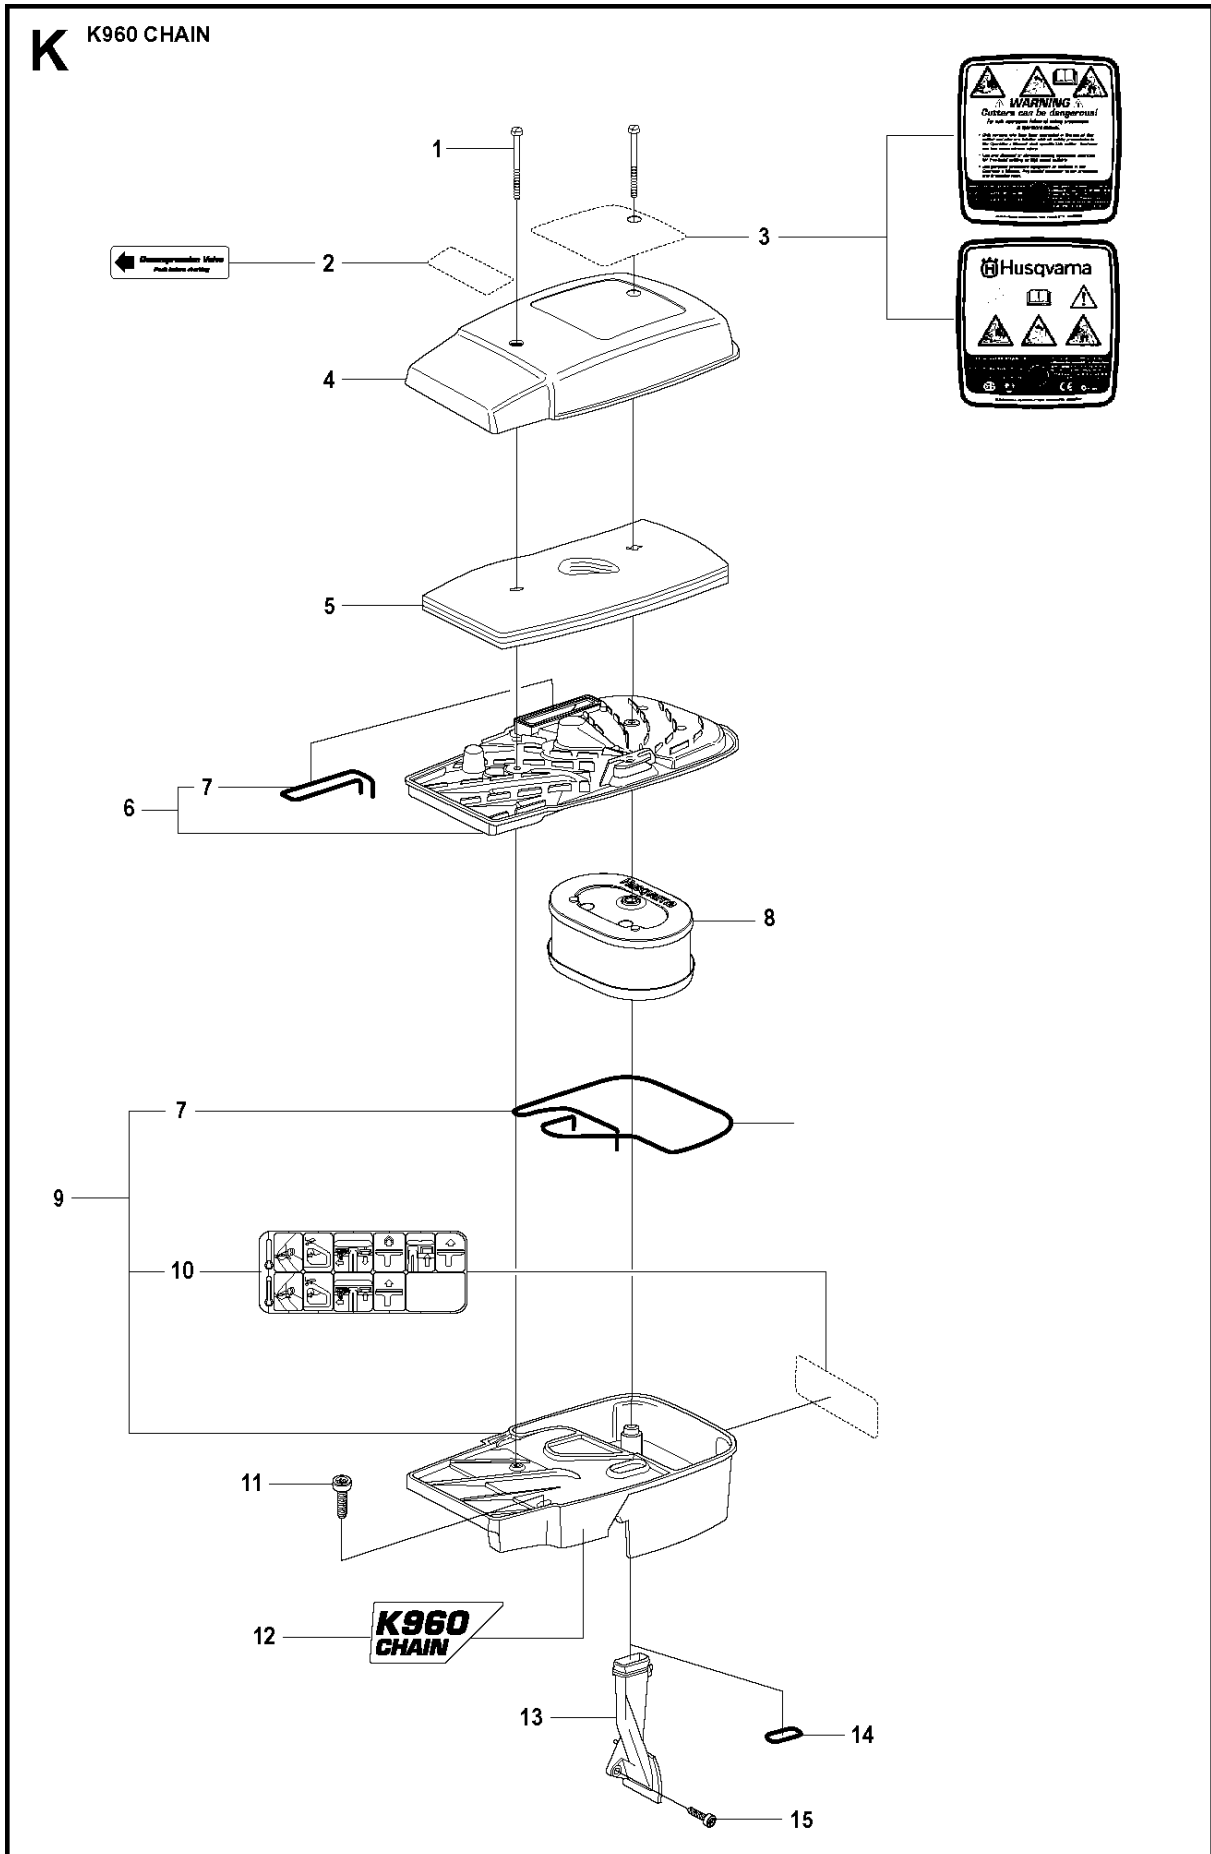

AIR FILTER

K960 Chain, 2008-03

Ref	Part No	Description	Remark	QTY KIT
1	503 21 53-45	SCREW ITXSCM		2
2	544 87 46-01	LABEL		1
3	505 03 89-01	LABEL		1
3	505 03 89-02	LABEL		1
4	506 22 17-02	COVER		1
5	506 23 19-01	PREFILTER		1
6	506 22 18-15	FILTER BOTTOM		1
7	506 28 39-30	SEALING		2
8	506 34 70-02	AIR FILTER		1
9	544 89 14-02	CYLINDER COVER ASSY		1
10	506 24 39-02	LABEL		1
11	503 21 53-30	SCREW ITXSCM		3
12	544 89 07-08	LABEL		1
13	506 22 94-01	AIR NOZZLE		1
14	740 48 20-03	O-RING		1
15	501 98 10-01	SCREW ITXSCM		1