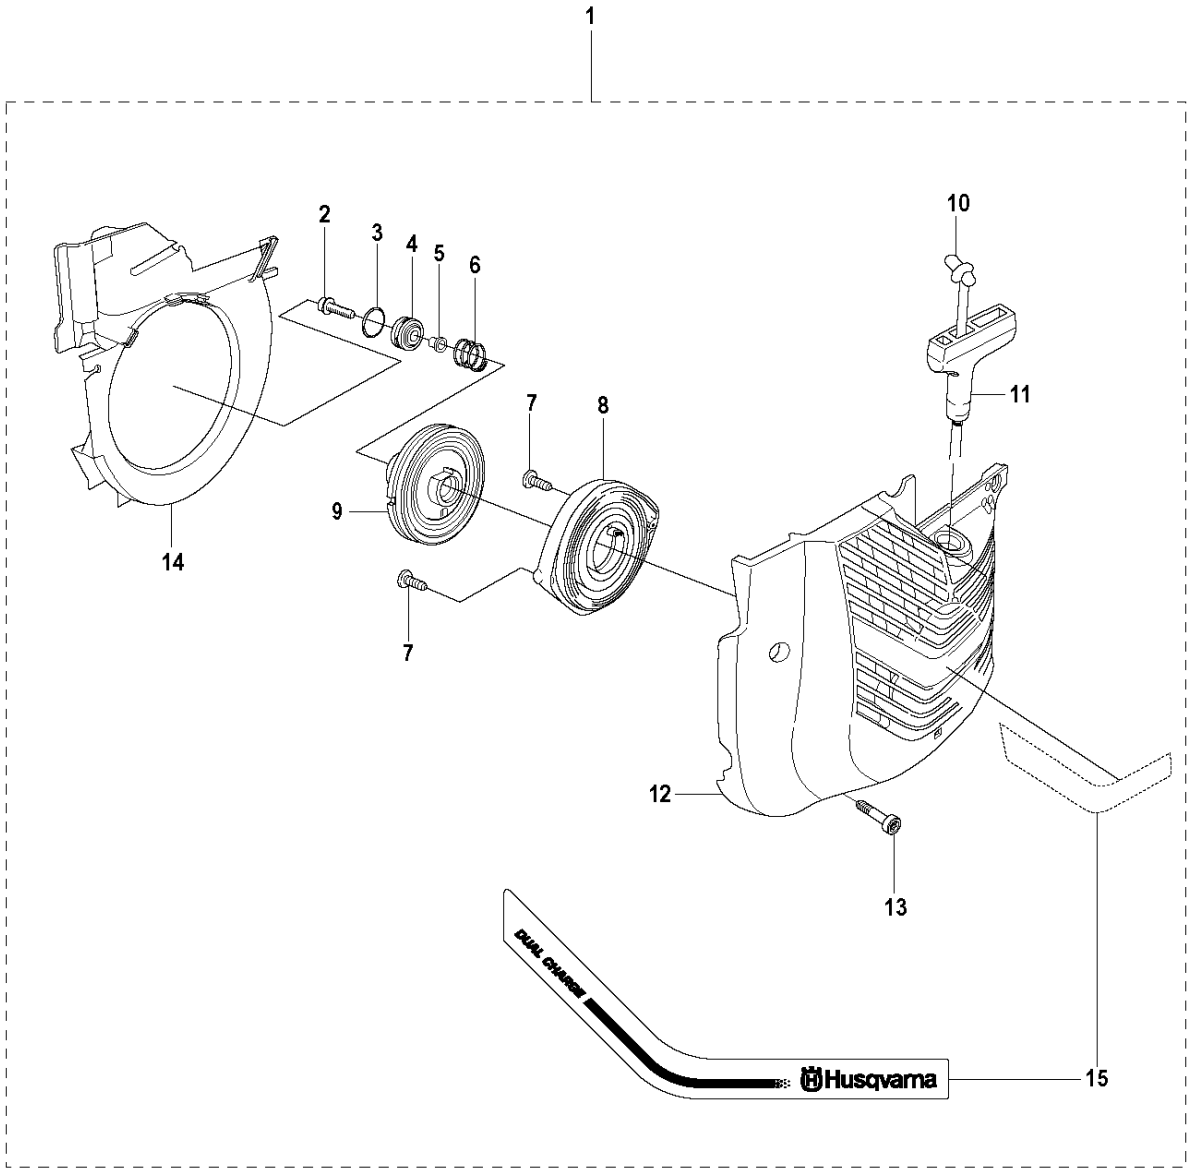

H K960 CHAIN

STARTER

K960 Chain, 2008-03

Ref	Part No	Description	Remark	QTY KIT
1	506 23 59-13	STARTER	Incl. 2 - 15	1
2	503 21 07-22	SCREW IHSCFT		1
3	740 43 13-00	O-RING		1
4	506 25 14-01	GROMMET		1
5	506 26 31-01	SPACING SLEEVE		1
6	506 25 30-01	COMPRESSION SPRING		1
7	503 21 28-10	SCREW CCRPANT		2
8	506 25 89-01	RECOIL SPRING		1
9	506 25 81-02	STARTER PULLEY		1
10	506 33 56-15	STARTER CORD		1
10	506 33 56-50	STARTER CORD	50 m Coil	1
11	503 12 79-01	STARTER HANDLE		1
12	506 21 84-04	STARTER COVER		1
13	503 21 53-21	SCREW ITXSCM		4
14	544 28 75-01	COOLING AIR CONDUCTOR		1
15	506 27 23-03	LABEL		1