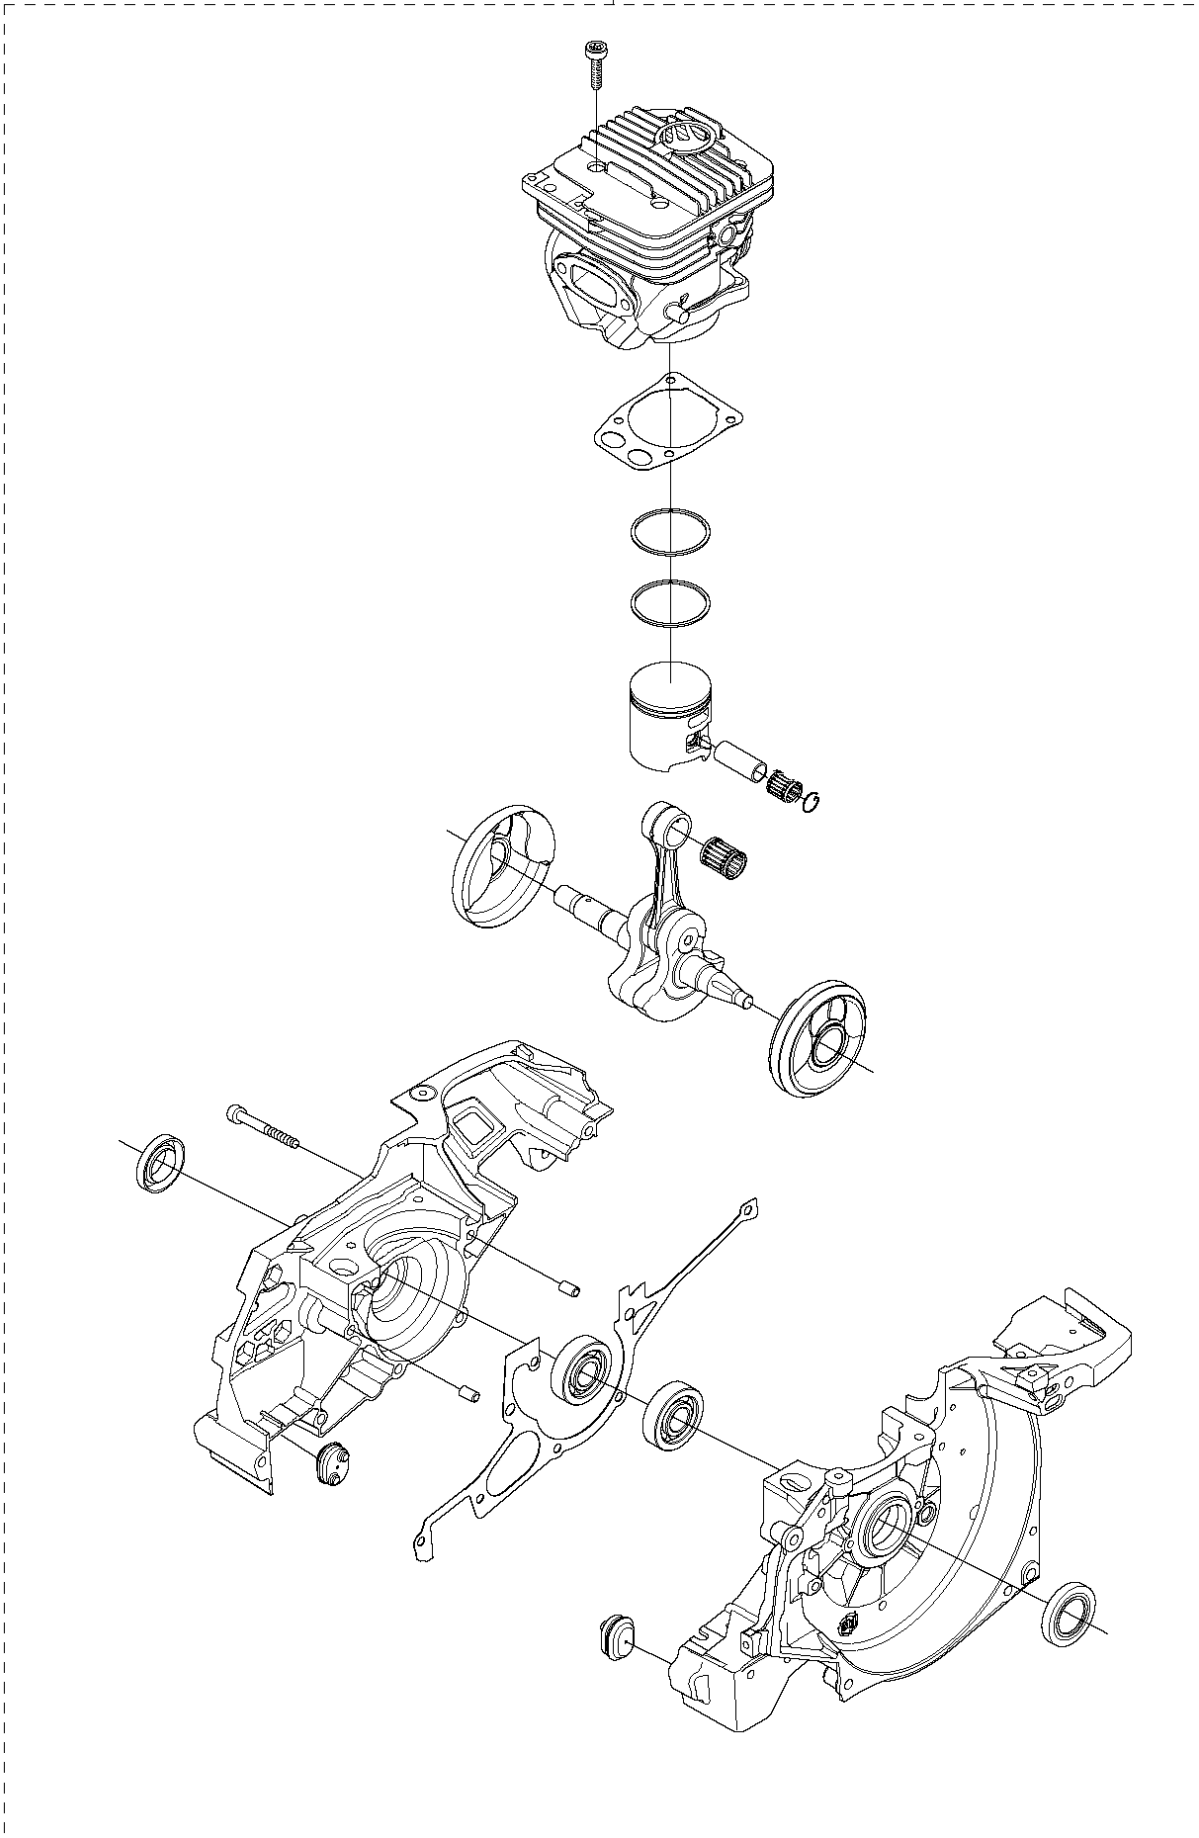

TOOLS

K960 Chain, 2008-03

Ref	Part No	Description	Remark	QTY KIT
1	506 38 26-01	COMBINATION TOOL		1
2	544 22 98-02	GASKET KIT	Incl. 3 - 6	1
3	503 26 02-04	SEALING RING		2
4	506 41 40-01	GASKET		1
5	506 41 39-02	GASKET		1
6	506 37 81-01	GASKET MUFFLER		1
7	506 34 62-02	BAR		1

P K960 CHAIN

1