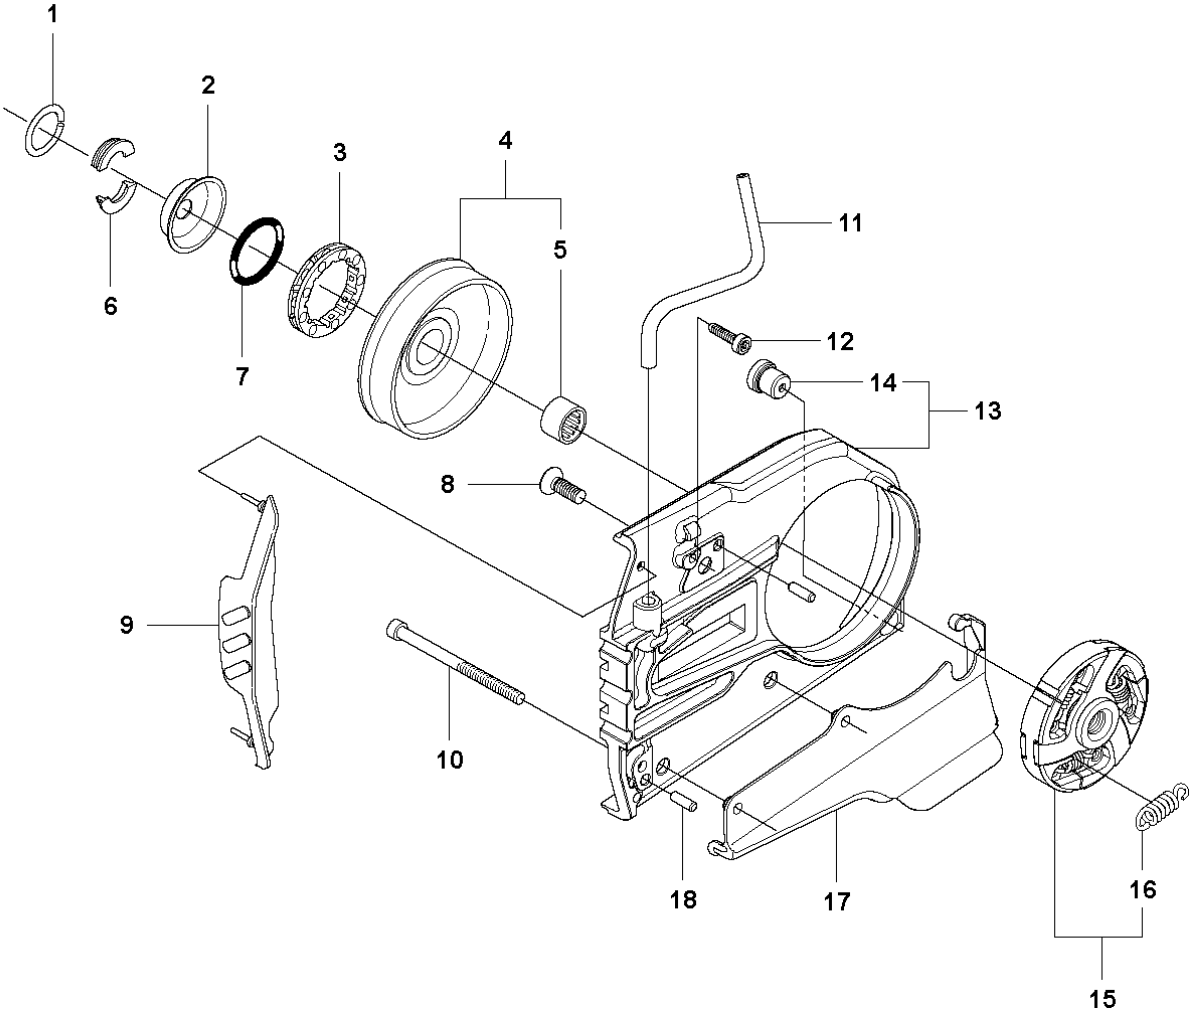

# SPARE PARTS LIST

POWER CUTTERS

K960 Chain, 2008-03

## CLUTCH COVER

K960 Chain, 2008-03

Ref	Part No	Description	Remark	QTY KIT
1	506 33 25-05	CLUTCH COVER	Incl. 2, 3	1
2	544 87 23-01	LABEL		1
3	544 05 77-01	GUIDE PIN	Incl. 4	1
4	740 42 04-00	O-RING		2
5	506 34 10-04	LEVER	Incl. 7	1
6	506 39 88-01	ADJUSTING NUT		1
7	740 48 18-02	O-RING		1
8	506 33 34-02	COVER		1
9	506 33 28-01	LOCK WASHER		1
10	723 53 27-51	SCREW SLCSFM		3
11	506 34 72-01	LEVER		1
12	506 33 35-01	HUB CAP		1
13	506 38 77-01	SCREW		1
14	506 33 32-01	PLATE		1
15	506 33 33-01	PAWL		1
16	506 35 94-03	SCREW	Incl. 13, 14, 15	1

## CLUTCH

K960 Chain, 2008-03

Ref	Part No	Description	Remark	QTY KIT
1	506 28 76-01	FJÄDERRING		1
2	506 33 44-01	SUPPORT CUP		1
3	506 33 42-01	RIM SPROCKET		1
4	506 34 09-11	GEAR WHEEL	Incl. 5	1
5	503 25 53-01	NEEDLE BEARING		2
6	506 28 75-02	CIRCLIP		1
7	740 44 07-00	O-RING		1
8	505 03 17-01	SCREW ITXCSFM		1
9	506 35 44-02	WEAR PROTECTION		1
10	503 21 53-65	SCREW ITXSCM		1
11	506 33 23-01	PIPE		1
12	503 21 53-10	SCREW ITXSCM		1
13	506 32 95-05	BAR BRACKET	Incl. 14	1
14	506 40 13-01	BUSHING		1
15	506 33 38-02	CLUTCH ASSY	Incl. 16	3
16	503 14 51-01	CLUTCH SPRING		1
17	506 39 96-02	SHIELD		2
18	720 13 07-10	PARALLEL PIN		

**E** K960 CHAIN

CRANKSHAFT

K960 Chain, 2008-03

Ref	Part No	Description	Remark	QTY KIT
1	544 98 39-02	CRANKSHAFT ASSY	Incl. 2 - 4	1
2	503 25 00-02	BALL BEARING		2
3	506 41 44-01	CUP		2
4	503 25 61-01	NEEDLE BEARING		1