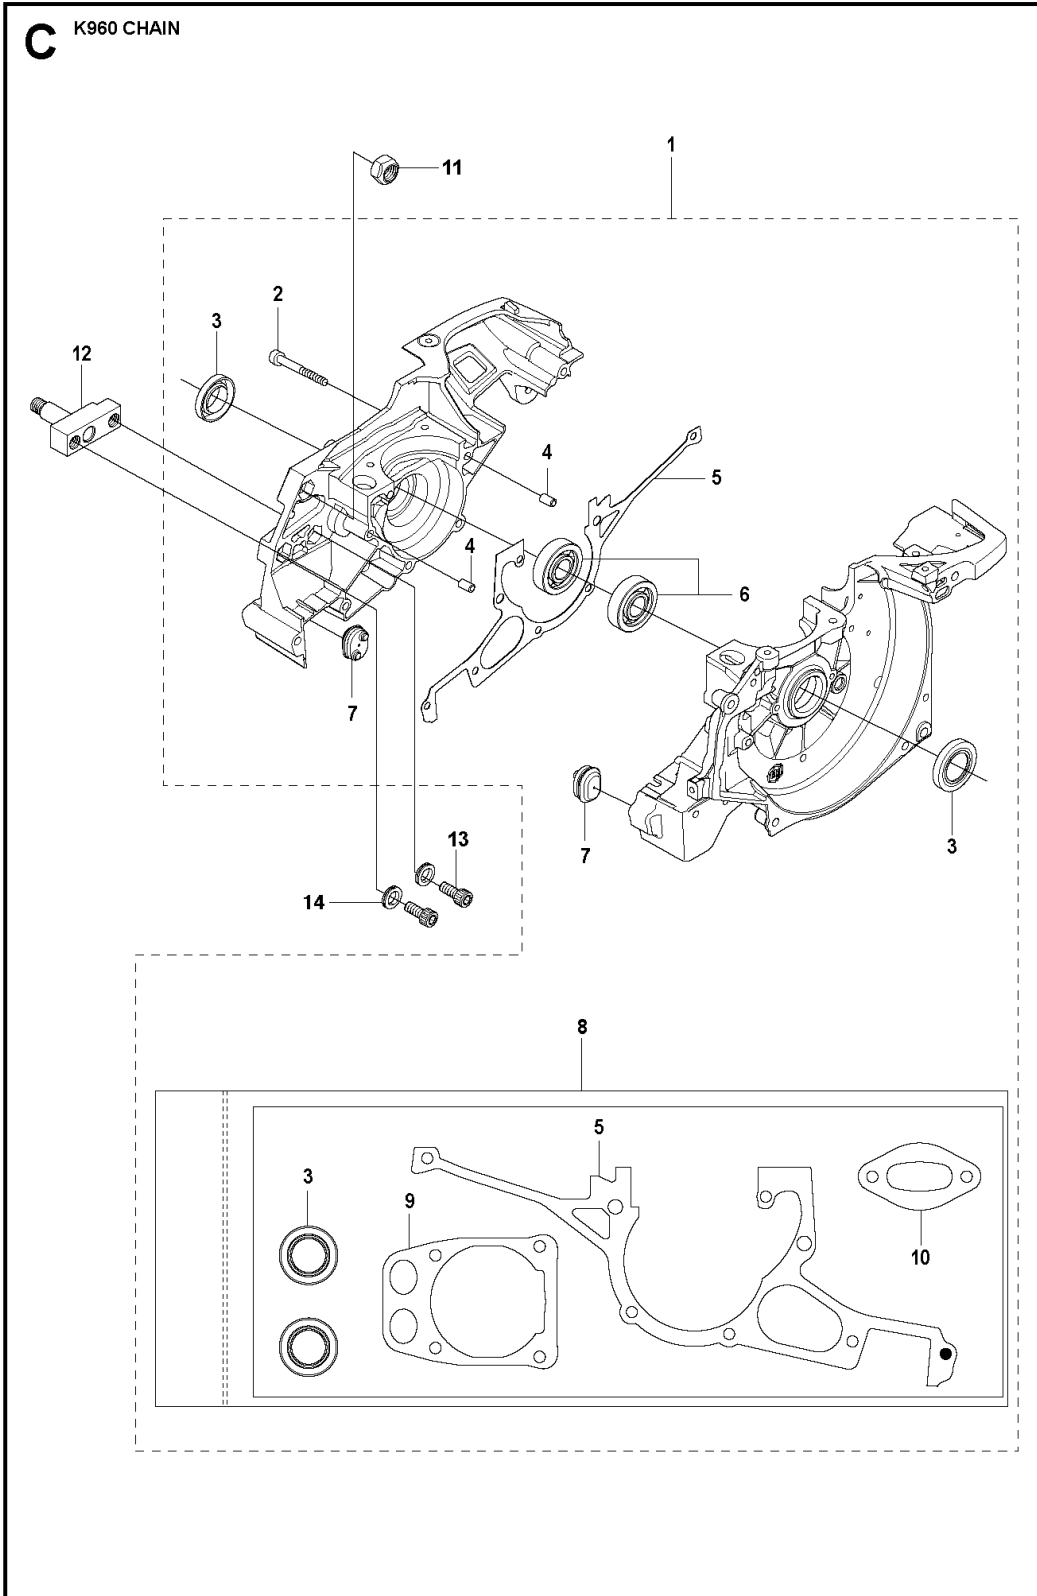

# SPARE PARTS LIST

POWER CUTTERS

K960 Chain, 2008-03

## CLUTCH COVER

K960 Chain, 2008-03

Ref	Part No	Description	Remark	QTY KIT
1	506 33 25-05	CLUTCH COVER	Incl. 2, 3	1
2	544 87 23-01	LABEL		1
3	544 05 77-01	GUIDE PIN	Incl. 4	1
4	740 42 04-00	O-RING		2
5	506 34 10-04	LEVER	Incl. 7	1
6	506 39 88-01	ADJUSTING NUT		1
7	740 48 18-02	O-RING		1
8	506 33 34-02	COVER		1
9	506 33 28-01	LOCK WASHER		1
10	723 53 27-51	SCREW SLCSFM		3
11	506 34 72-01	LEVER		1
12	506 33 35-01	HUB CAP		1
13	506 38 77-01	SCREW		1
14	506 33 32-01	PLATE		1
15	506 33 33-01	PAWL		1
16	506 35 94-03	SCREW	Incl. 13, 14, 15	1

## CLUTCH

K960 Chain, 2008-03

Ref	Part No	Description	Remark	QTY KIT
1	506 28 76-01	FJÄDERRING		1
2	506 33 44-01	SUPPORT CUP		1
3	506 33 42-01	RIM SPROCKET		1
4	506 34 09-11	GEAR WHEEL	Incl. 5	1
5	503 25 53-01	NEEDLE BEARING		2
6	506 28 75-02	CIRCLIP		1
7	740 44 07-00	O-RING		1
8	505 03 17-01	SCREW ITXCSFM		1
9	506 35 44-02	WEAR PROTECTION		1
10	503 21 53-65	SCREW ITXSCM		1
11	506 33 23-01	PIPE		1
12	503 21 53-10	SCREW ITXSCM		1
13	506 32 95-05	BAR BRACKET	Incl. 14	1
14	506 40 13-01	BUSHING		1
15	506 33 38-02	CLUTCH ASSY	Incl. 16	3
16	503 14 51-01	CLUTCH SPRING		1
17	506 39 96-02	SHIELD		2
18	720 13 07-10	PARALLEL PIN		

**E** K960 CHAIN

CRANKSHAFT

K960 Chain, 2008-03

Ref	Part No	Description	Remark	QTY KIT
1	544 98 39-02	CRANKSHAFT ASSY	Incl. 2 - 4	1
2	503 25 00-02	BALL BEARING		2
3	506 41 44-01	CUP		2
4	503 25 61-01	NEEDLE BEARING		1