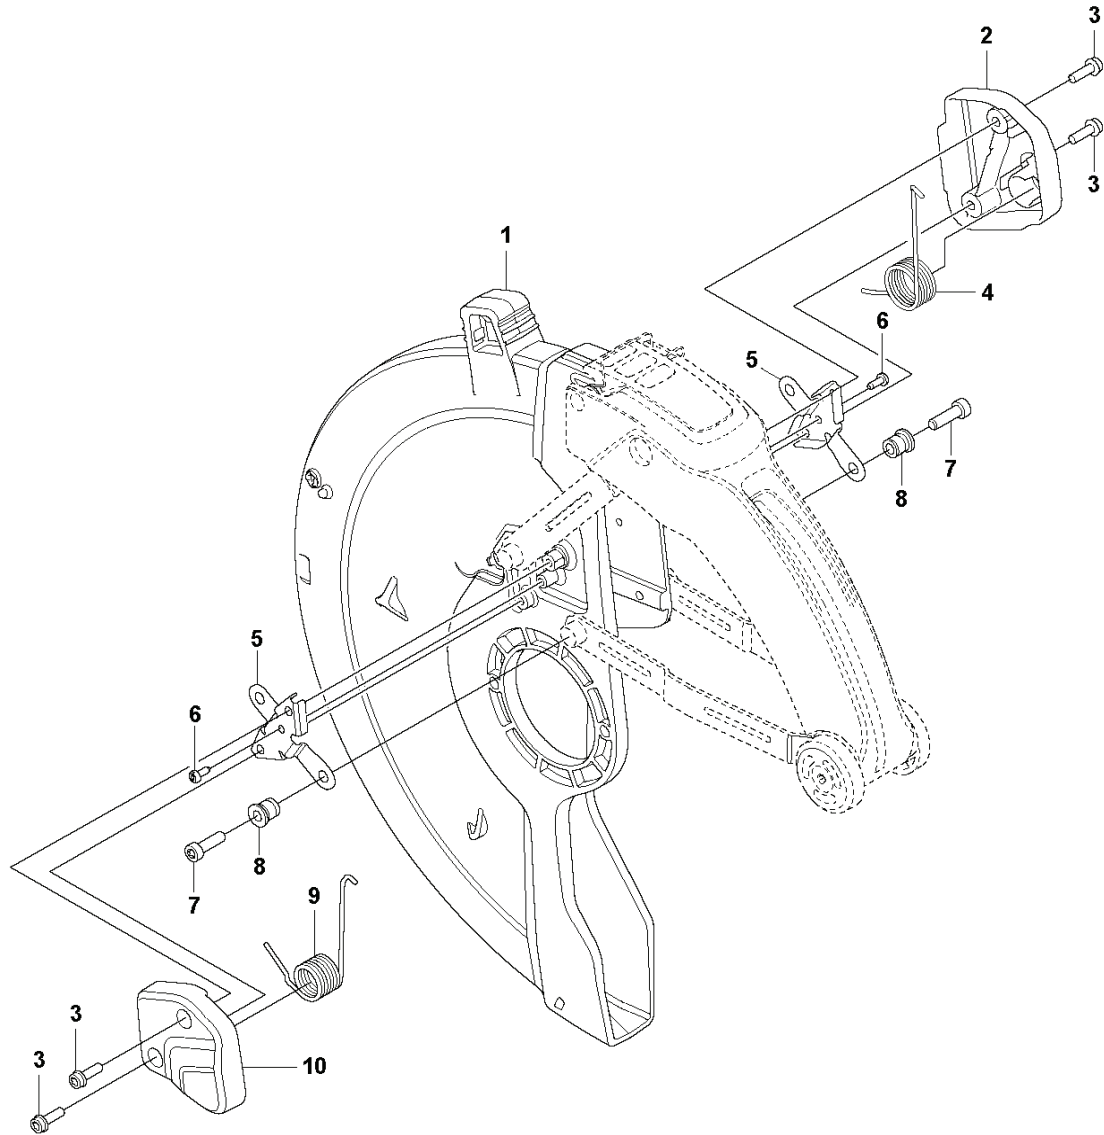

SPARE PARTS CATALOGUE
POWER CUTTERS: HUSQVARNA K 7000 SMARTGUARD

Spare Parts List

SPARE PARTS LIST

POWER CUTTERS

HUSQVARNA K 7000 SMARTGUARD

A K7000 SMARTGUARD 16"
BELT GUARD & PULLEY

POWER CUTTERS

PXM_REF	PXM_PARTNO	DESCRIPTION	PXM_REMARK	QTY.
1	506284401	SCREW EHHFM		2
2	506393602	BELT GUARD		1
3	503207205	SCREW CITXSCM		1 2
4	506266801	COMPRESSION SPRING		1 2
5	506409301	NUT		1 2
6	544976306	BELT		1
7	503200045	SCREW EHHFM		1
8	503230116	WASHER		1
9	584439401	PULLEY		1
10	589390303	BEARING HOUSING		1
11	505574116	SCREW ITXSCM		1 10
12	586416901	STOP		1 10
13	584788101	NUT		2 10
14	583953301	BALL BEARING		2 10
15	588138401	SHAFT		1
16	590503801	SCREW		1 15

B1 K7000 SMARTGUARD 16"
SMARTGUARD

POWER CUTTERS

PXM_REF	PXM_PARTNO	DESCRIPTION	PXM_REMARK	QTY.
1	597809101	HANDLE LOOP		1
2	597808601	SPRING		1
3	599360001	SUPPORT ASSY		1
4	526834502	SCREW		2
5	599477801	BLADE GUARD		1
6	597794501	SCREW		2
7	597809501	WHEEL		2
8	599359901	SUPPORT ASSY		1
9	529568701	WEAR PLATE		1
10	525887402	SCREW CITXPANT		6

B2 K7000 SMARTGUARD 16"
SMARTGUARD

POWER CUTTERS

PXM_REF	PXM_PARTNO	DESCRIPTION	PXM_REMARK	QTY.
1	599471302	WHEEL GUARD	16"	1
2	597808901	COVER		1
3	525755112	SCREW ITXSCFM		4
4	597809301	SPRING		1
5	598489002	WEAR PLATE		2
6	525887402	SCREW CITXPANT		2
7	544218460	SCREW ITXSCM		4
8	599661701	BUSHING		4
9	597809201	SPRING		1
10	597809001	COVER		1