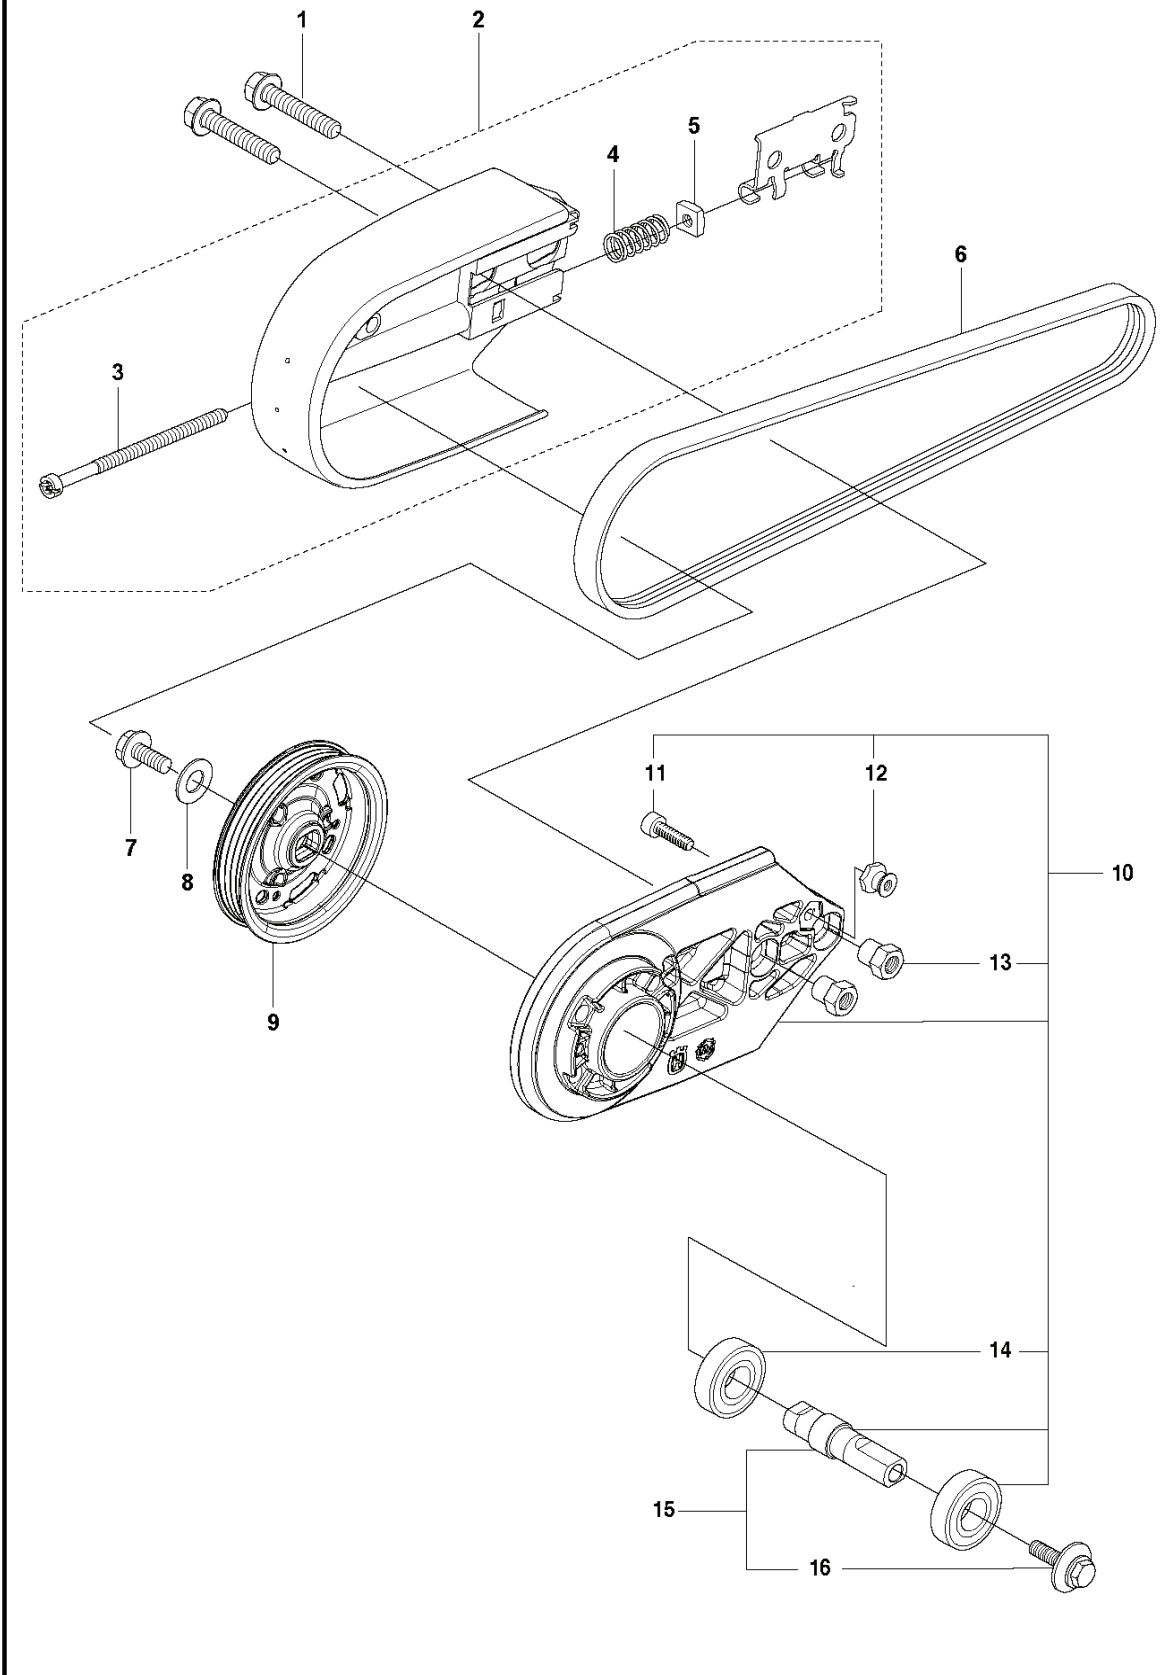

SPARE PARTS CATALOGUE
POWER CUTTERS: HUSQVARNA K 7000 SMARTGUARD

Spare Parts List

SPARE PARTS LIST

POWER CUTTERS

HUSQVARNA K 7000 SMARTGUARD

A K7000 SMARTGUARD 16"
BELT GUARD & PULLEY

POWER CUTTERS

PXM_REF	PXM_PARTNO	DESCRIPTION	PXM_REMARK	QTY.
1	506284401	SCREW EHHFM		2
2	506393602	BELT GUARD		1
3	503207205	SCREW CITXSCM		1 2
4	506266801	COMPRESSION SPRING		1 2
5	506409301	NUT		1 2
6	544976306	BELT		1
7	503200045	SCREW EHHFM		1
8	503230116	WASHER		1
9	584439401	PULLEY		1
10	589390303	BEARING HOUSING		1
11	505574116	SCREW ITXSCM		1 10
12	586416901	STOP		1 10
13	584788101	NUT		2 10
14	583953301	BALL BEARING		2 10
15	588138401	SHAFT		1
16	590503801	SCREW		1 15

B1 K7000 SMARTGUARD 16"
SMARTGUARD

POWER CUTTERS

PXM_REF	PXM_PARTNO	DESCRIPTION	PXM_REMARK	QTY.
1	597809101	HANDLE LOOP		1
2	597808601	SPRING		1
3	599360001	SUPPORT ASSY		1
4	526834502	SCREW		2
5	599477801	BLADE GUARD		1
6	597794501	SCREW		2
7	597809501	WHEEL		2
8	599359901	SUPPORT ASSY		1
9	529568701	WEAR PLATE		1
10	525887402	SCREW CITXPANT		6

B2 K7000 SMARTGUARD 16"
SMARTGUARD

POWER CUTTERS

PXM_REF	PXM_PARTNO	DESCRIPTION	PXM_REMARK	QTY.
1	599471302	WHEEL GUARD	16"	1
2	597808901	COVER		1
3	525755112	SCREW ITXSCFM		4
4	597809301	SPRING		1
5	598489002	WEAR PLATE		2
6	525887402	SCREW CITXPANT		2
7	544218460	SCREW ITXSCM		4
8	599661701	BUSHING		4
9	597809201	SPRING		1
10	597809001	COVER		1