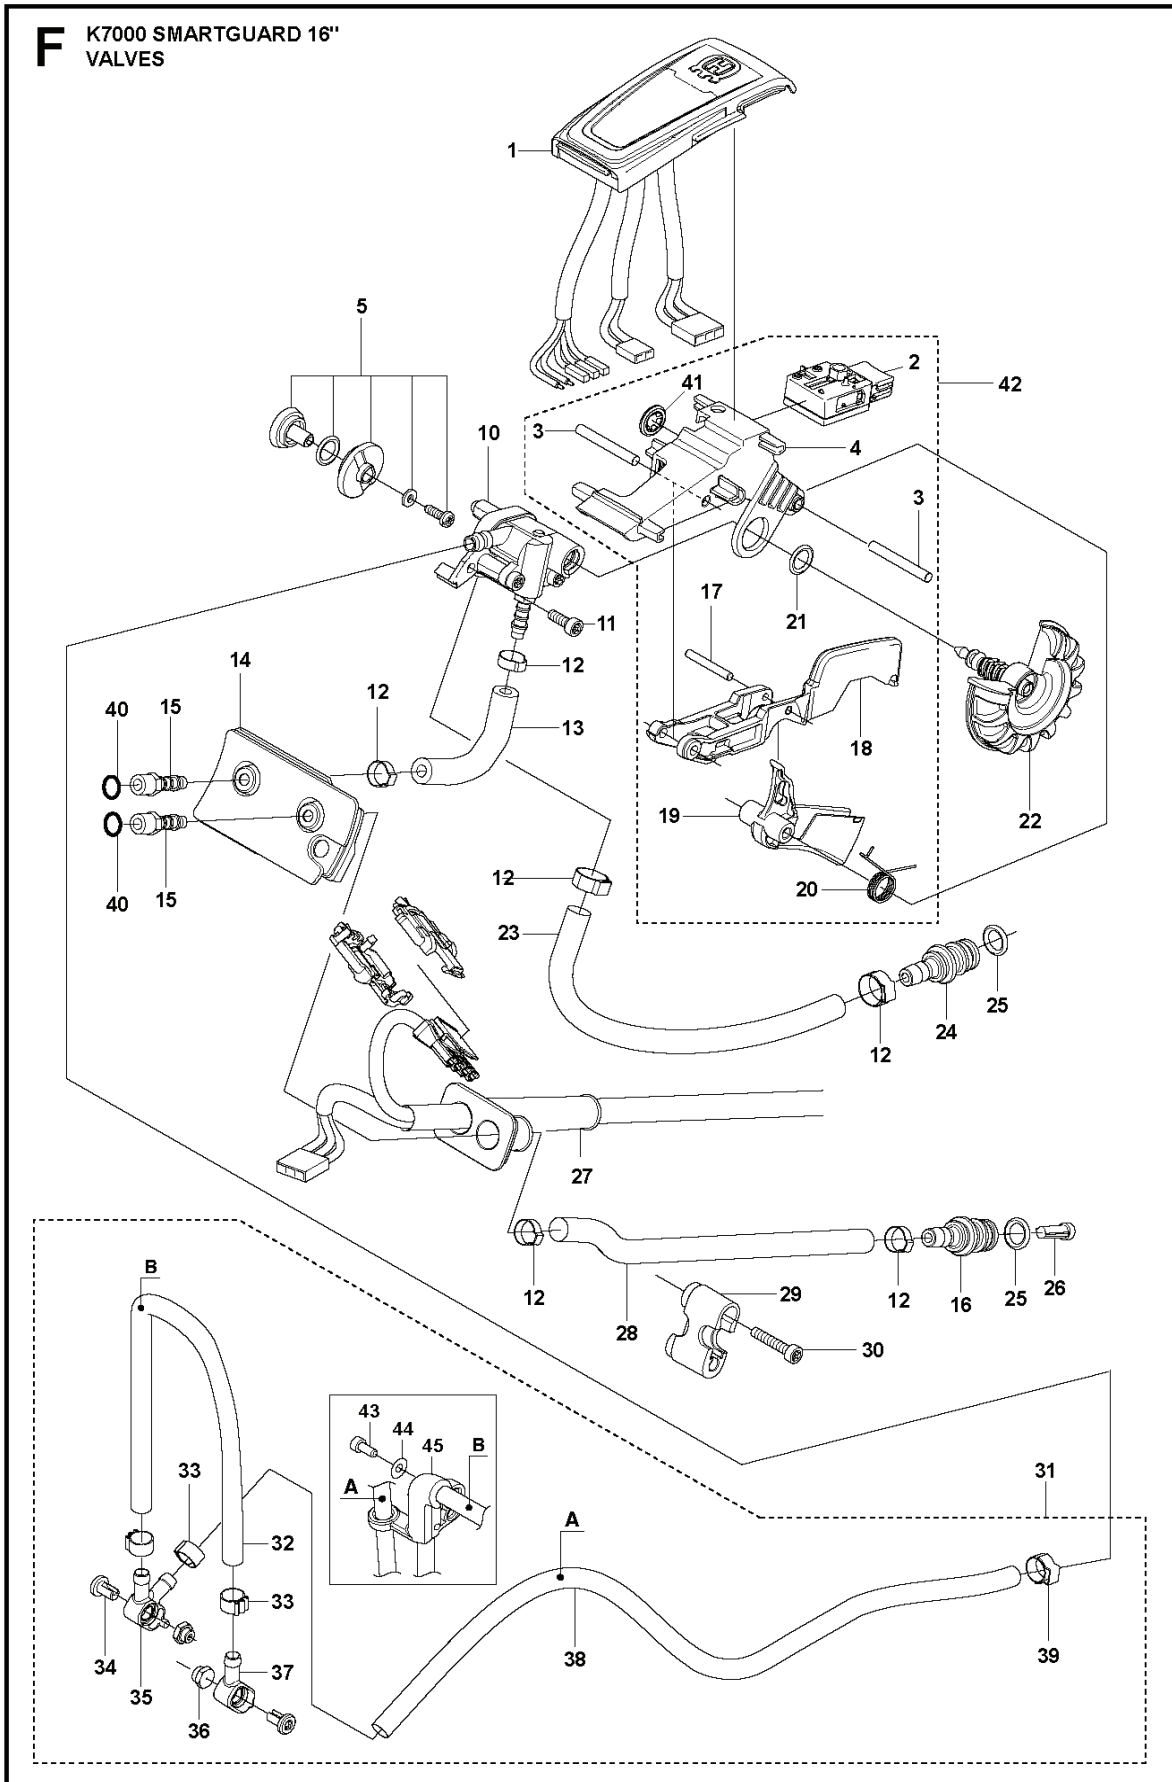

F K7000 SMARTGUARD 16"
VALVES

POWER CUTTERS

PXM_REF	PXM_PARTNO	DESCRIPTION	PXM_REMARK	QTY.
1	598891401	DISPLAY		1
2	589797701	TOGGLE SWITCH		1 42
3	720131806	PARALLEL PIN		2 42
4	524429001	CONSOLE		1 42
5	585439003	SPINDLE		1
10	522960203	VALVE		1
11	504909414	SCREW ITXSCT		1
12	576129701	HOSE CLAMP		6
13	580668102	HOSE		1
14	575295402	GROMMET		1
15	501282902	NIPPLE		2
16	582175401	NIPPLE		1
17	720127606	PARALLEL PIN		1 42
18	574824901	TRIGGER LOCKOUT		1 42
19	522997201	TRIGGER		1 42
20	574354202	TORSION SPRING		1 42
21	740430300	O-RING		1
22	525522001	VALVE SPINDLE		1
23	581893607	HOSE		1
24	506289103	NIPPLE		2
25	505103501	O-RING		2
26	589780701	STRAINER		1
27	595018801	WIRING ASSY		1
28	581893602	HOSE		1
29	525322801	CLIP		1
30	504909425	SCREW ITXSCT		1
31	580917914	HOSE KIT		1
32	581893520	HOSE		1 31
33	589638601	HOSE CLAMP		3 31
34	504634601	SCREW ITXSCT		2 31
35	587388901	HOUSING		1 31
36	576798404	NIPPLE		2 31
37	587389001	HOUSING		1 31
38	581893516	HOSE		1 31
39	506498701	HOSE CLAMP		1 31
40	740420600	O-RING		2
41	735583501	WASHER		1 42
42	588576102	TRIGGER		1
43	504909410	SCREW ITXSCT		1 31
44	734114741	WASHER		1 31
45	529355701	BRACKET		1 31