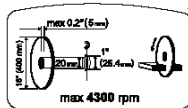

B3 K7000 SMARTGUARD 16"
SMARTGUARD

POWER CUTTERS

PXM_REF	PXM_PARTNO	DESCRIPTION	PXM_REMARK	QTY.
7	584437701	DISC		1
8	584438301	SUPPORT FLANGE		1
9	506070904	FLANGE WASHER	Diam 119mm, Japan 14"/16"	1
9	583874402	FLANGE		1
10	506379622	KIT	Diam 22,2mm	1
10	578398201	BUSHING	Diam 20/25,4mm	1
10	581605403	BUSHING	Diam 30,5mm	1
11	590503801	SCREW		1
12	544218430	SCREW ITXSCM		4
13	584438202	SLEEVE	16", Black"	4
14	584438101	SPRING		4
15	584437801	SHIM		2
16	584437901	LINING		1
17	584438001	LINING		1
18	581117707	DECAL		1
19	584992603	DECAL		1