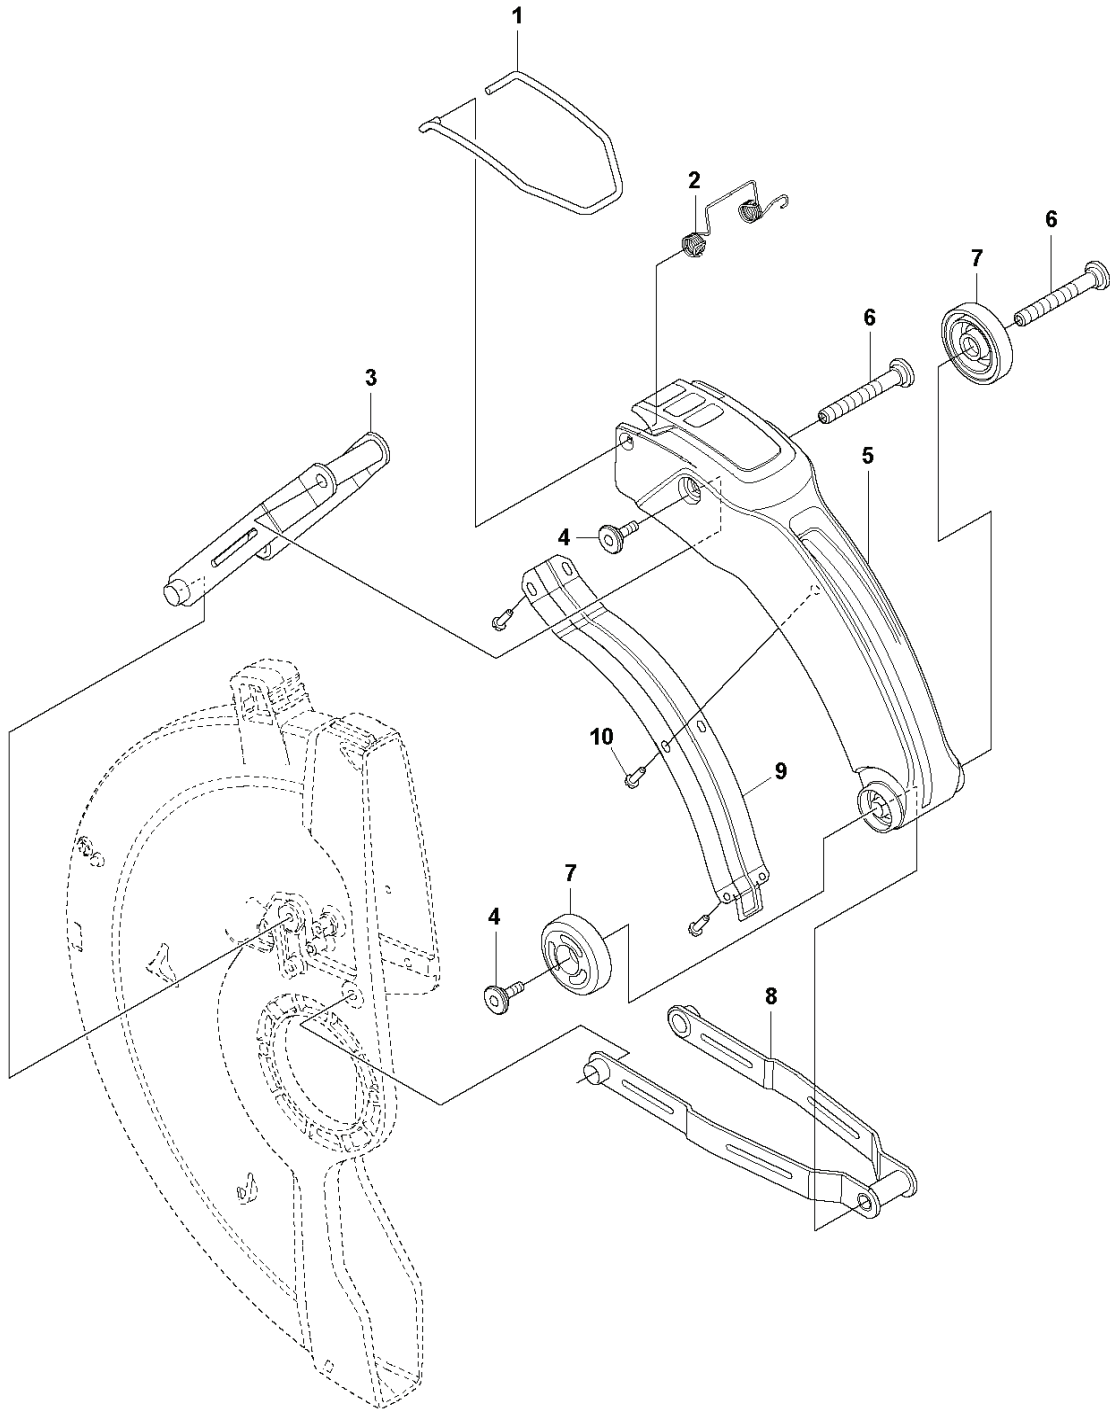

SPARE PARTS CATALOGUE
POWER CUTTERS: HUSQVARNA K 7000 SMARTGUARD

Spare Parts List

SPARE PARTS LIST

POWER CUTTERS

HUSQVARNA K 7000 SMARTGUARD

A K7000 SMARTGUARD 16"
BELT GUARD & PULLEY

POWER CUTTERS

PXM_REF	PXM_PARTNO	DESCRIPTION	PXM_REMARK	QTY.
1	506284401	SCREW EHHFM		2
2	506393602	BELT GUARD		1
3	503207205	SCREW CITXSCM		1 2
4	506266801	COMPRESSION SPRING		1 2
5	506409301	NUT		1 2
6	544976306	BELT		1
7	503200045	SCREW EHHFM		1
8	503230116	WASHER		1
9	584439401	PULLEY		1
10	589390303	BEARING HOUSING		1
11	505574116	SCREW ITXSCM		1 10
12	586416901	STOP		1 10
13	584788101	NUT		2 10
14	583953301	BALL BEARING		2 10
15	588138401	SHAFT		1
16	590503801	SCREW		1 15

B1 K7000 SMARTGUARD 16"
SMARTGUARD

POWER CUTTERS

PXM_REF	PXM_PARTNO	DESCRIPTION	PXM_REMARK	QTY.
1	597809101	HANDLE LOOP		1
2	597808601	SPRING		1
3	599360001	SUPPORT ASSY		1
4	526834502	SCREW		2
5	599477801	BLADE GUARD		1
6	597794501	SCREW		2
7	597809501	WHEEL		2
8	599359901	SUPPORT ASSY		1
9	529568701	WEAR PLATE		1
10	525887402	SCREW CITXPANT		6

B2 K7000 SMARTGUARD 16"
SMARTGUARD

POWER CUTTERS

PXM_REF	PXM_PARTNO	DESCRIPTION	PXM_REMARK	QTY.
1	599471302	WHEEL GUARD	16"	1
2	597808901	COVER		1
3	525755112	SCREW ITXSCFM		4
4	597809301	SPRING		1
5	598489002	WEAR PLATE		2
6	525887402	SCREW CITXPANT		2
7	544218460	SCREW ITXSCM		4
8	599661701	BUSHING		4
9	597809201	SPRING		1
10	597809001	COVER		1

POWER CUTTERS

PXM_REF	PXM_PARTNO	DESCRIPTION	PXM_REMARK	QTY.
7	584437701	DISC		1
8	584438301	SUPPORT FLANGE		1
9	506070904	FLANGE WASHER	Diam 119mm, Japan 14"/16"	1
9	583874402	FLANGE		1
10	506379622	KIT	Diam 22,2mm	1
10	578398201	BUSHING	Diam 20/25,4mm	1
10	581605403	BUSHING	Diam 30,5mm	1
11	590503801	SCREW		1
12	544218430	SCREW ITXSCM		4
13	584438202	SLEEVE	16", Black"	4
14	584438101	SPRING		4
15	584437801	SHIM		2
16	584437901	LINING		1
17	584438001	LINING		1
18	581117707	DECAL		1
19	584992603	DECAL		1