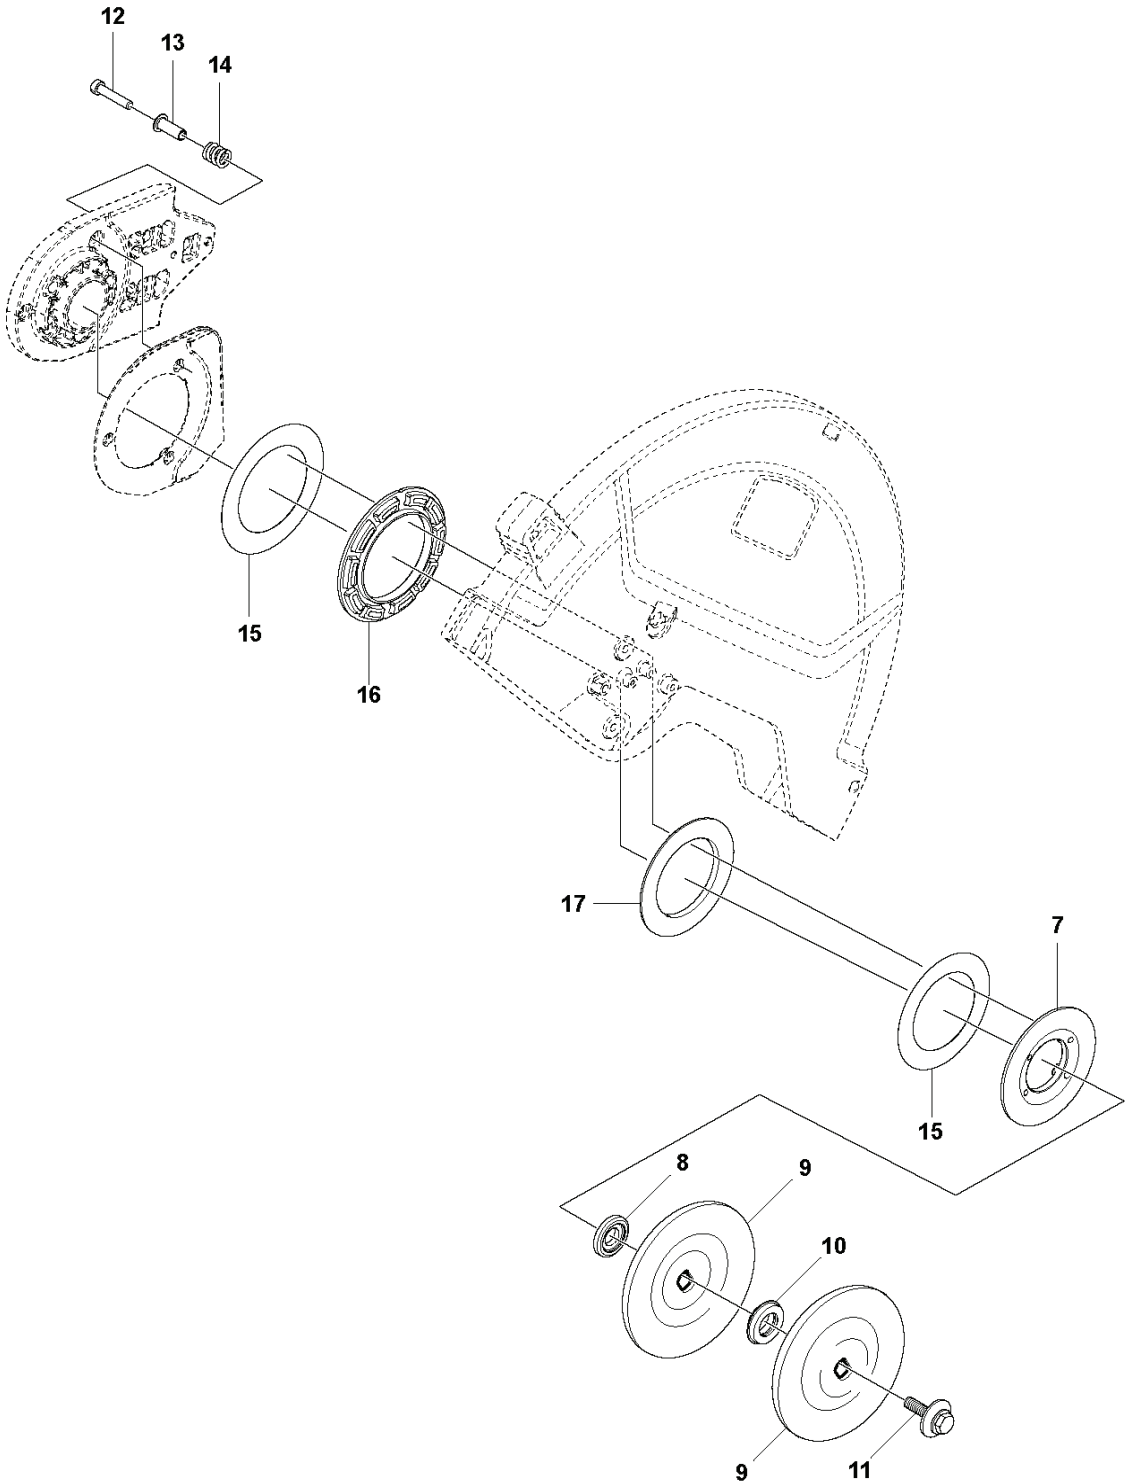

B3 K7000 SMARTGUARD 16"
SMARTGUARD

POWER CUTTERS

PXM_REF	PXM_PARTNO	DESCRIPTION	PXM_REMARK	QTY.
7	584437701	DISC		1
8	584438301	SUPPORT FLANGE		1
9	506070904	FLANGE WASHER	Diam 119mm, Japan 14"/16"	1
9	583874402	FLANGE		1
10	506379622	KIT	Diam 22,2mm	1
10	578398201	BUSHING	Diam 20/25,4mm	1
10	581605403	BUSHING	Diam 30,5mm	1
11	590503801	SCREW		1
12	544218430	SCREW ITXSCM		4
13	584438202	SLEEVE	16", Black"	4
14	584438101	SPRING		4
15	584437801	SHIM		2
16	584437901	LINING		1
17	584438001	LINING		1
18	581117707	DECAL		1
19	584992603	DECAL		1