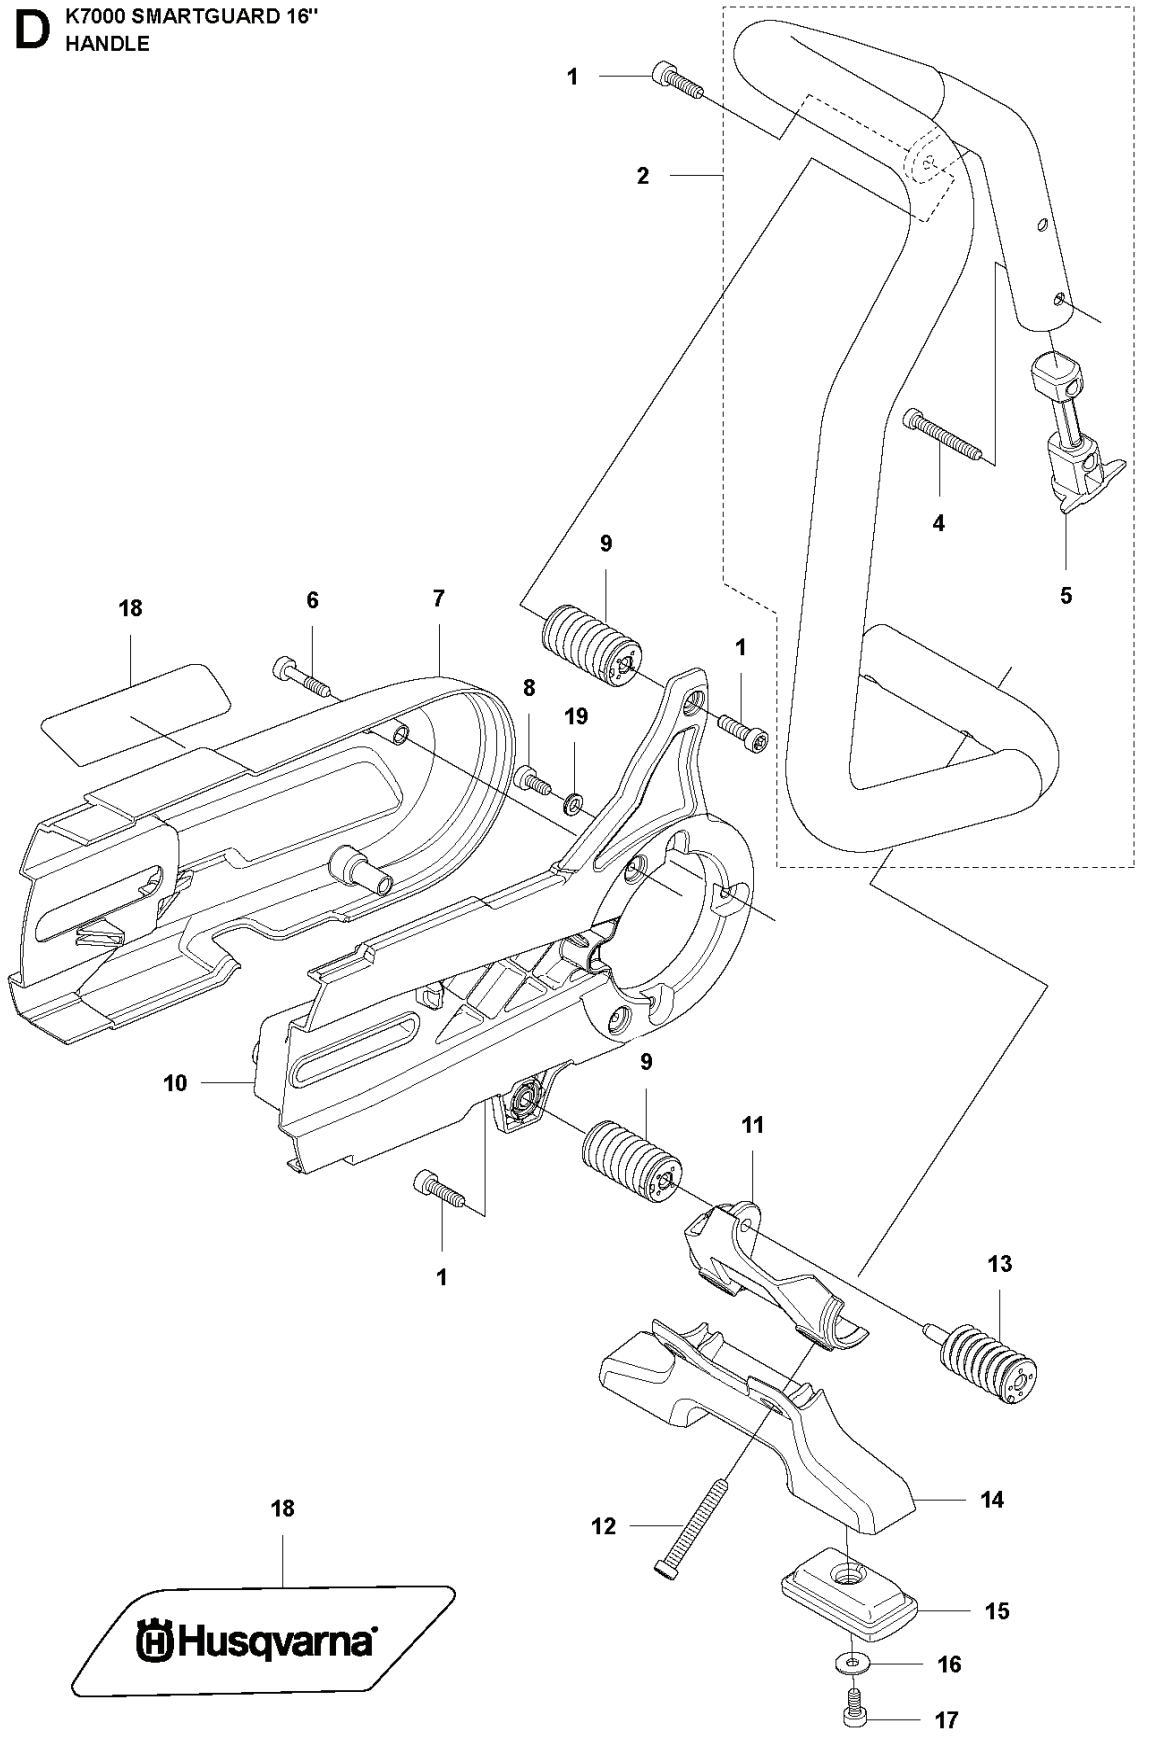

D K7000 SMARTGUARD 16"
HANDLE

POWER CUTTERS

PXM_REF	PXM_PARTNO	DESCRIPTION	PXM_REMARK	QTY.
1	544218420	SCREW ITXSCM		3
2	581802603	FRONT HANDLE ASSY		1
4	504909440	SCREW ITXSCT		2 2
5	575295801	PLUG		1 2
6	503215326	SCREW ITXSCM		2
7	525341302	BELT GUARD		1
8	503215312	SCREW ITXSCM		4
9	575412201	ANTIVIBRATION ELEMENT		2
10	525339402	CHASSIS		1
11	586426101	BRACKET		1
12	503215445	SCREW ITXSCT		2
13	537210311	ANTIVIBRATION ELEMENT		1
14	575550301	GROUND SUPPORT		1
15	544811601	BASE		2
16	734114741	WASHER		2
17	503215312	SCREW ITXSCM		2
18	575628501	DECAL		1
19	503230402	WASHER		4