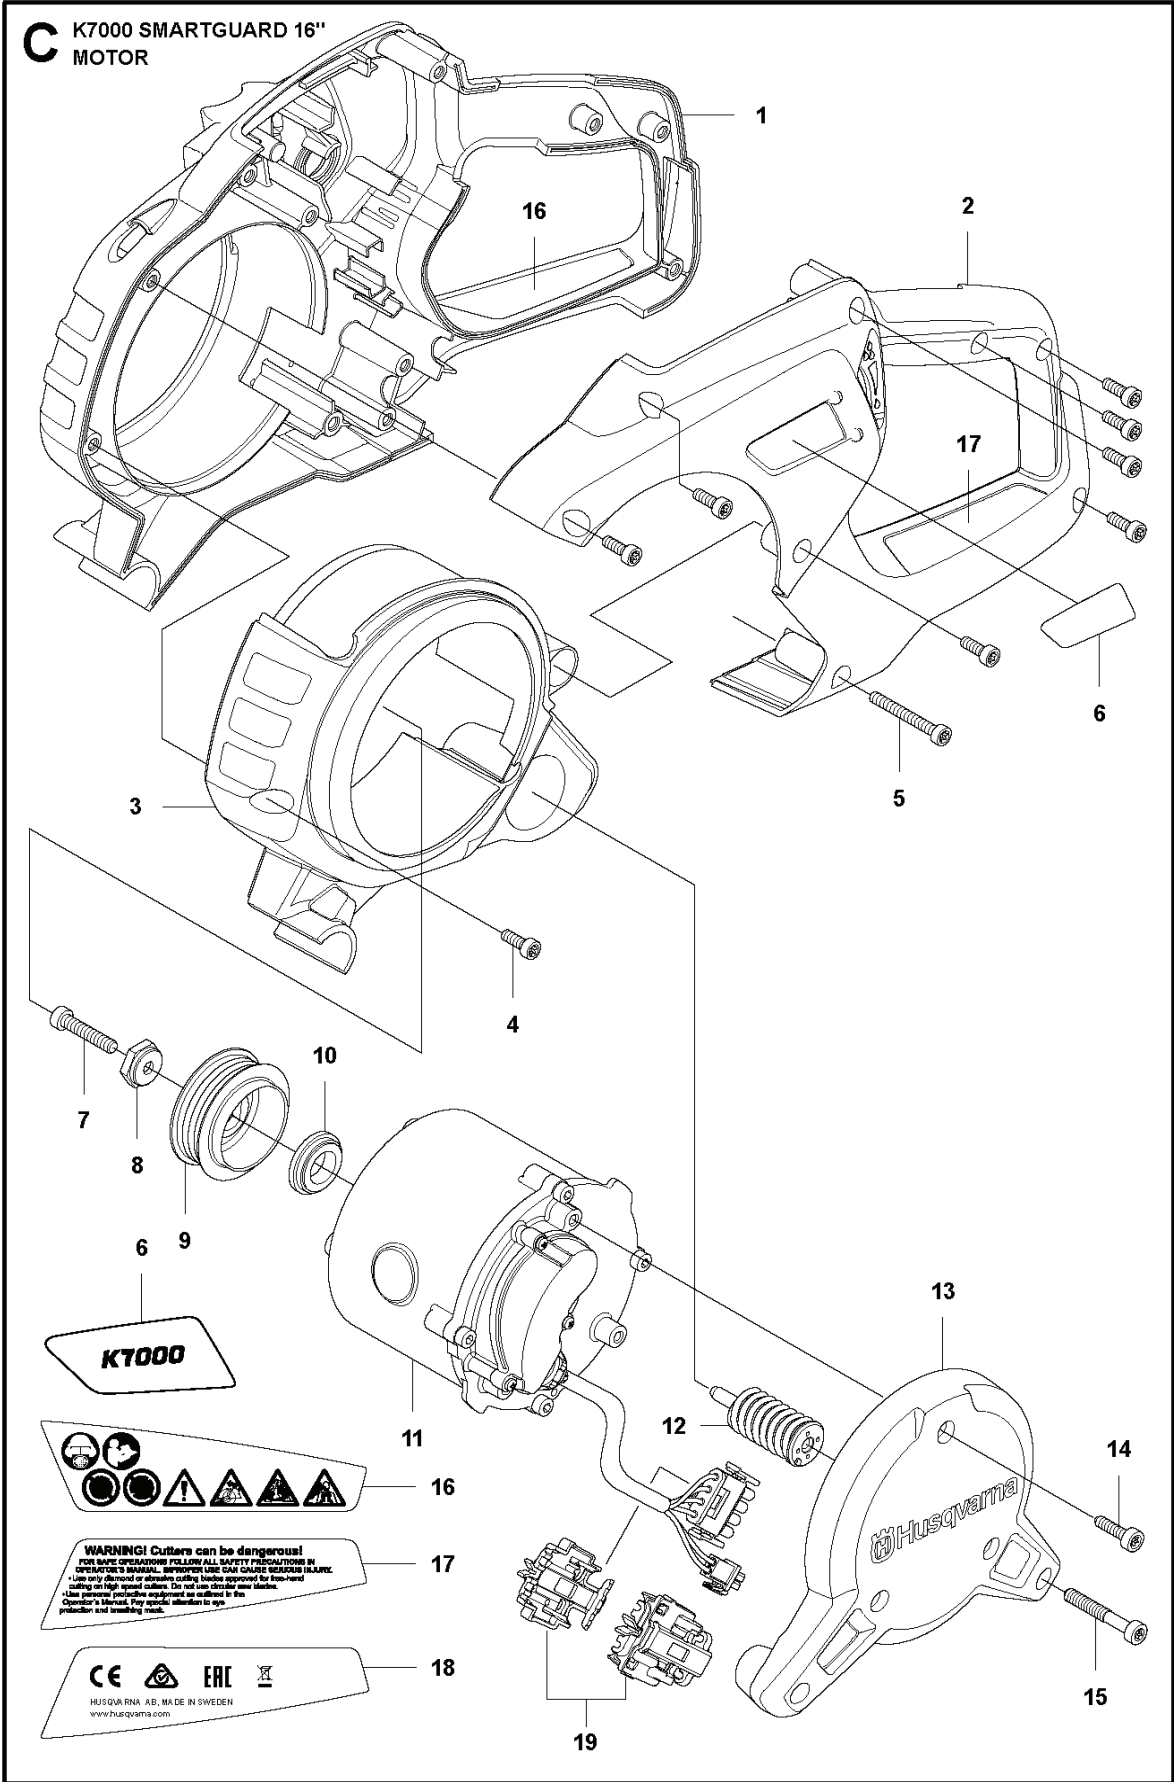

C K7000 SMARTGUARD 16"
MOTOR

POWER CUTTERS

PXM_REF	PXM_PARTNO	DESCRIPTION	PXM_REMARK	QTY.
1	574844905	HANDLE HALF		1
2	574845003	HANDLE HALF		1
3	529279502	MOTOR HOUSING		1
4	504909414	SCREW ITXSCT		8
5	504909440	SCREW ITXSCT		1
6	575628406	DECAL		1
7	544218430	SCREW ITXSCM		1
8	504038301	SPACING SLEEVE		1
9	580882501	DRIVING PULLEY		1
10	506202702	SUPPORT FLANGE		1
11	588227103	MOTOR		1
12	537210304	ANTIVIBRATION ELEMENT		1
13	529291202	MOTOR COVER		1
14	503215326	SCREW ITXSCM		3
15	544218440	SCREW ITXSCM		2
16	581166101	DECAL		1
17	581166001	DECAL	US ONLY	1
18	581166003	DECAL	ROW	3
19	598757301	COVER KIT		1