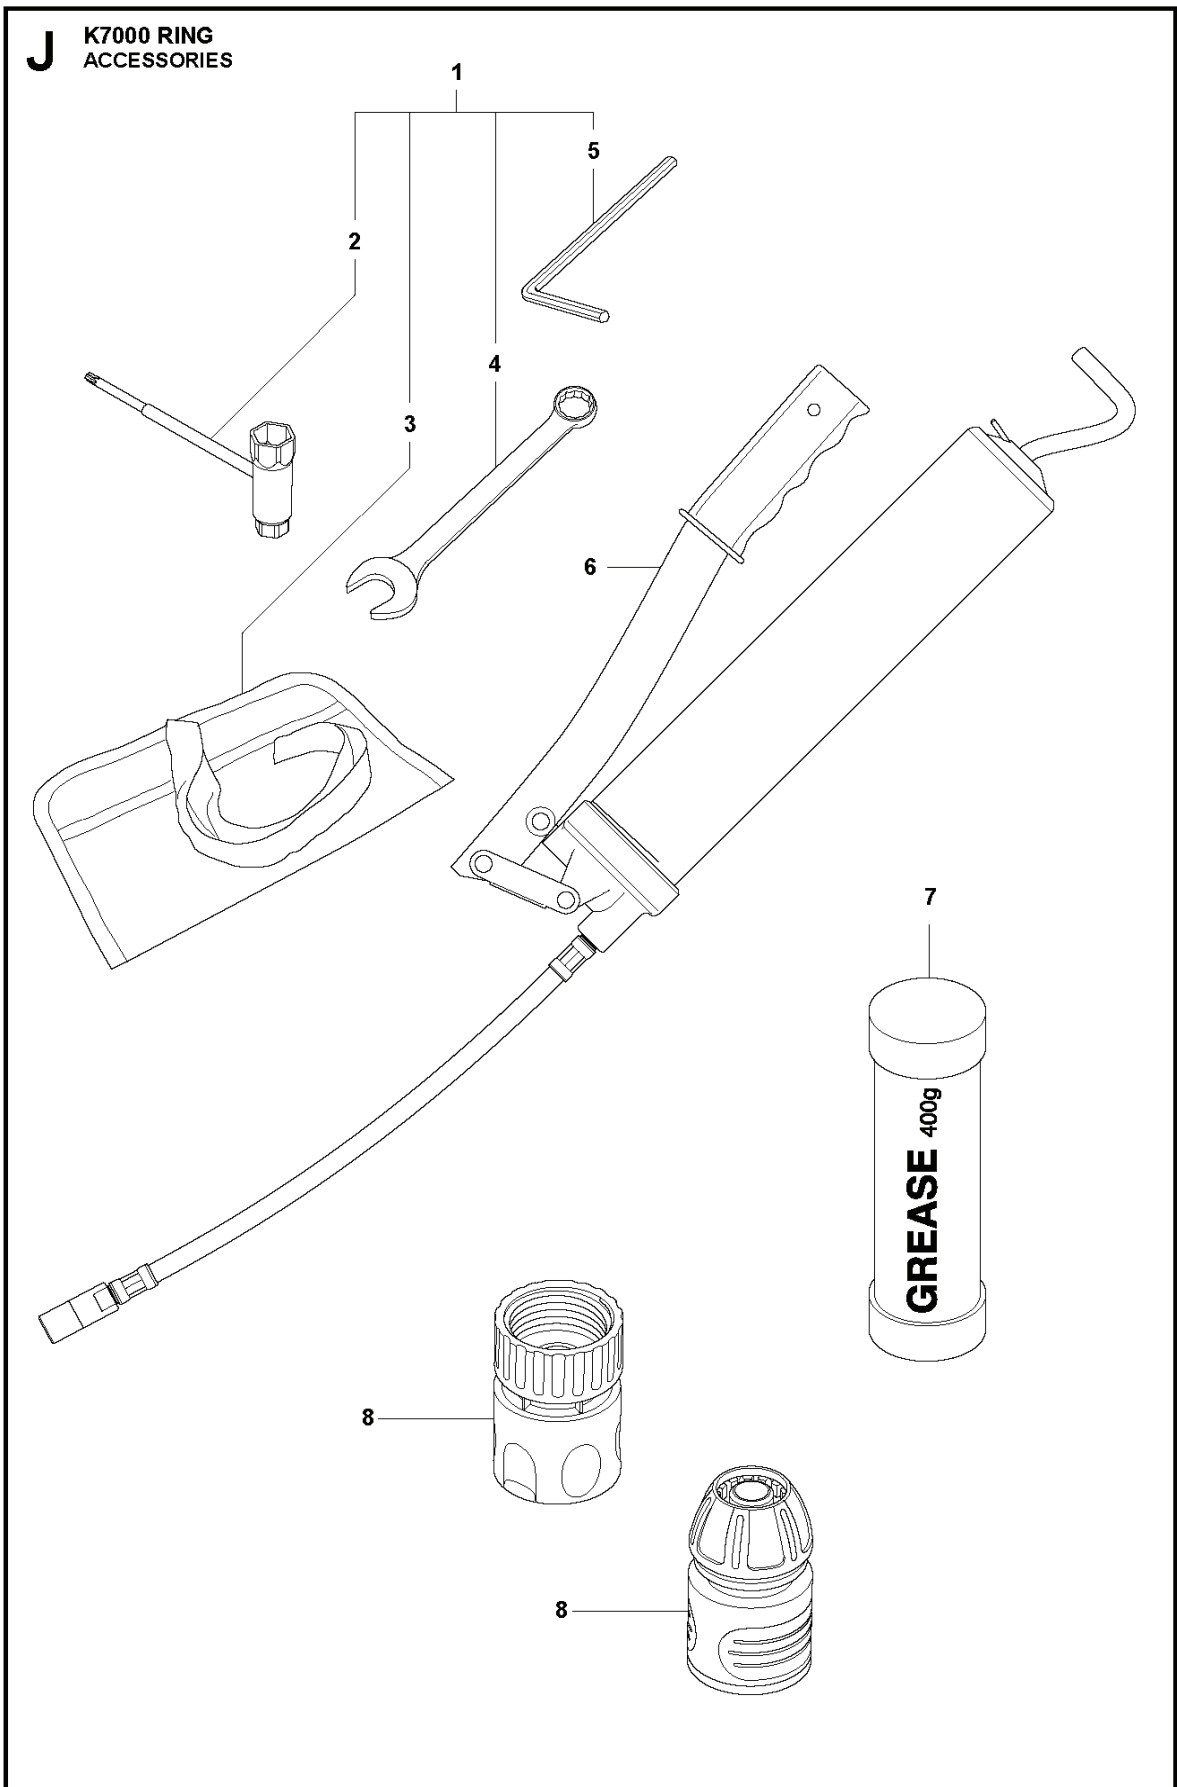

J K7000 RING
ACCESSORIES

POWER CUTTERS

PXM_REF	PXM_PARTNO	DESCRIPTION	PXM_REMARK	QTY.
1	506363804	TOOL		1
2	506382601	TOOL		1 1
3	501192201	TOOL		1 1
4	506355201	SPANNER	19mm	1 1
5	506363601	HEX KEY	Allen key 6mm	1 1
6	506384902	GUN		1
7	588814801	GREASE		1
8	503266003	COUPLER	"3/4"	1
8	503266004	COUPLER	"1/2"	1