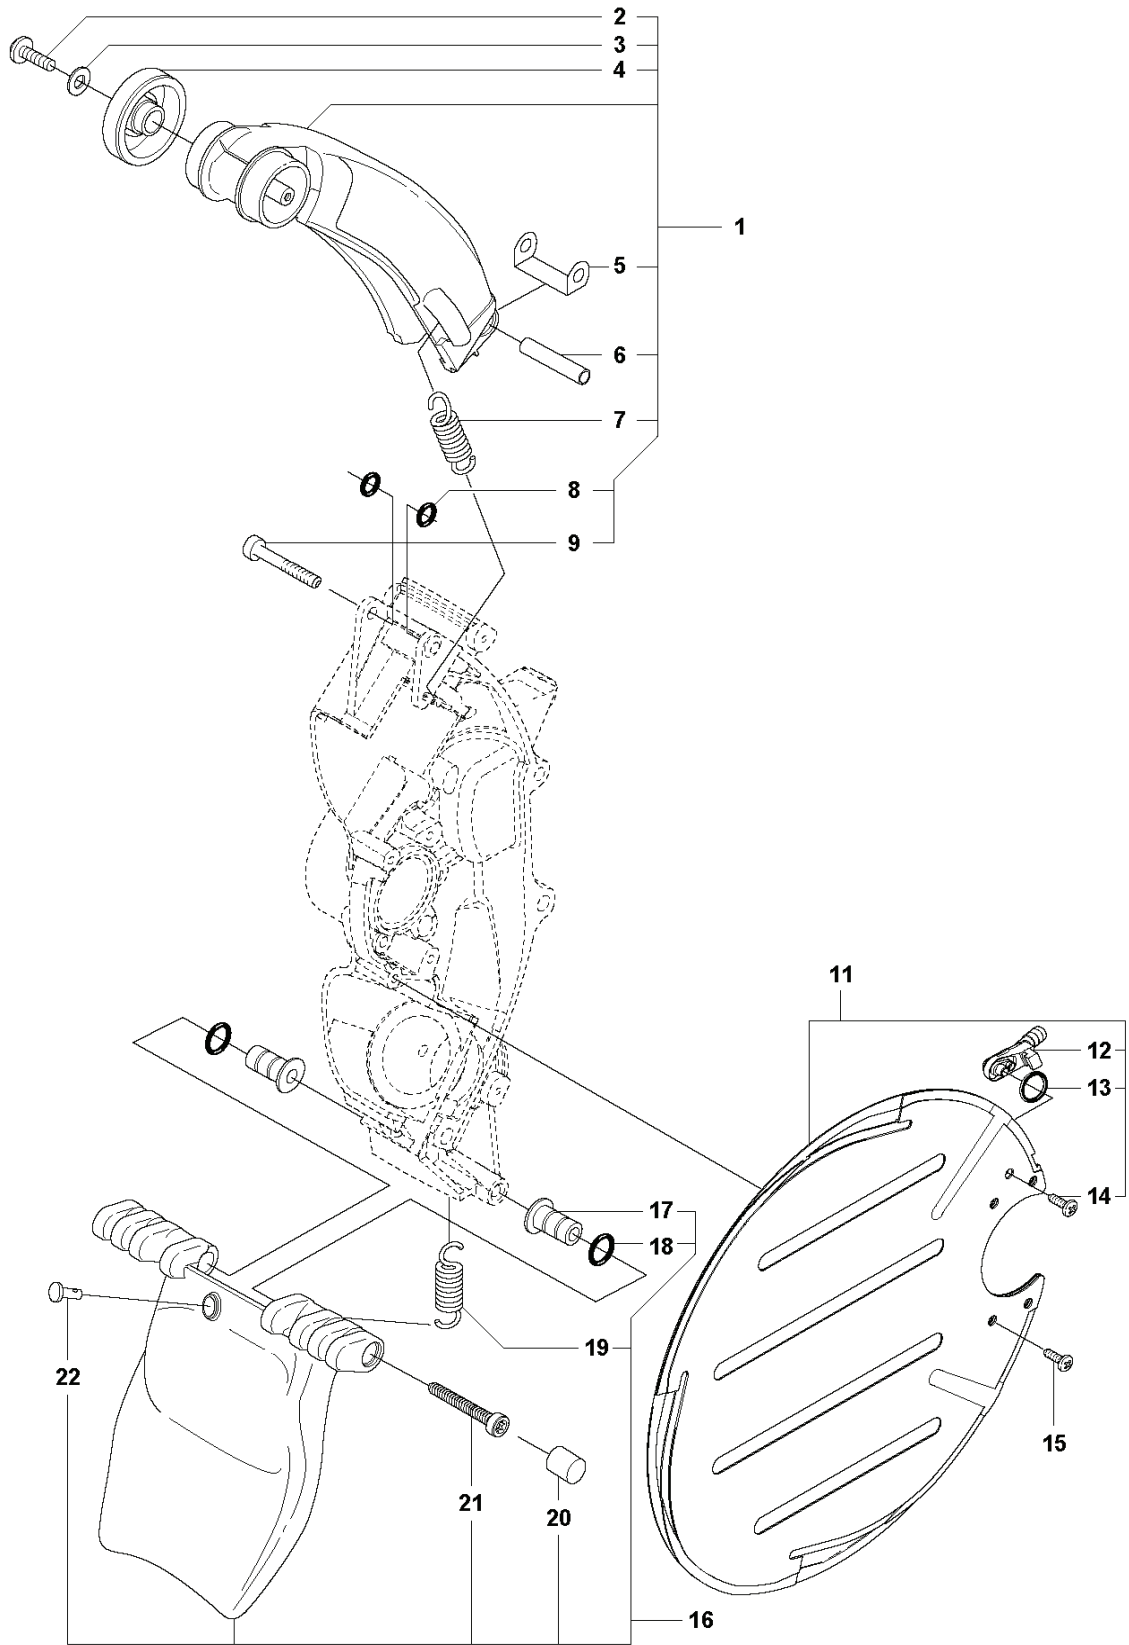

G K7000 RING
GUARDS 14"

POWER CUTTERS

PXM_REF	PXM_PARTNO	DESCRIPTION	PXM_REMARK	QTY.	
1	506246906	BLADE GUARD	"14"	1	
2	503214601	SCREW		2	1
3	734488001	WASHER		2	1
4	506262202	WHEEL		2	1
5	506312801	COVER PLATE		1	
6	506314501	SPACING TUBE		1	1
7	504116701	SPRING		1	1
8	503263025	O-RING		2	1
9	544218447	SCREW ITXSCM		1	1
11	506383305	DISC	"14"	1	
12	506382902	NIPPLE		1	11
13	740421000	O-RING		1	11
14	729528971	SCREW CRPANT		1	11
15	505574116	SCREW ITXSCM		4	
16	506352205	SPRAY GUARD ASSY		1	
17	506334902	SPACING TUBE		2	16
18	740420500	O-RING		2	16
19	506339501	DRAW SPRING		1	16
20	506349001	SEALING		2	16
21	544218437	SCREW ITXSCM		2	16
22	506339601	BOLT		1	16