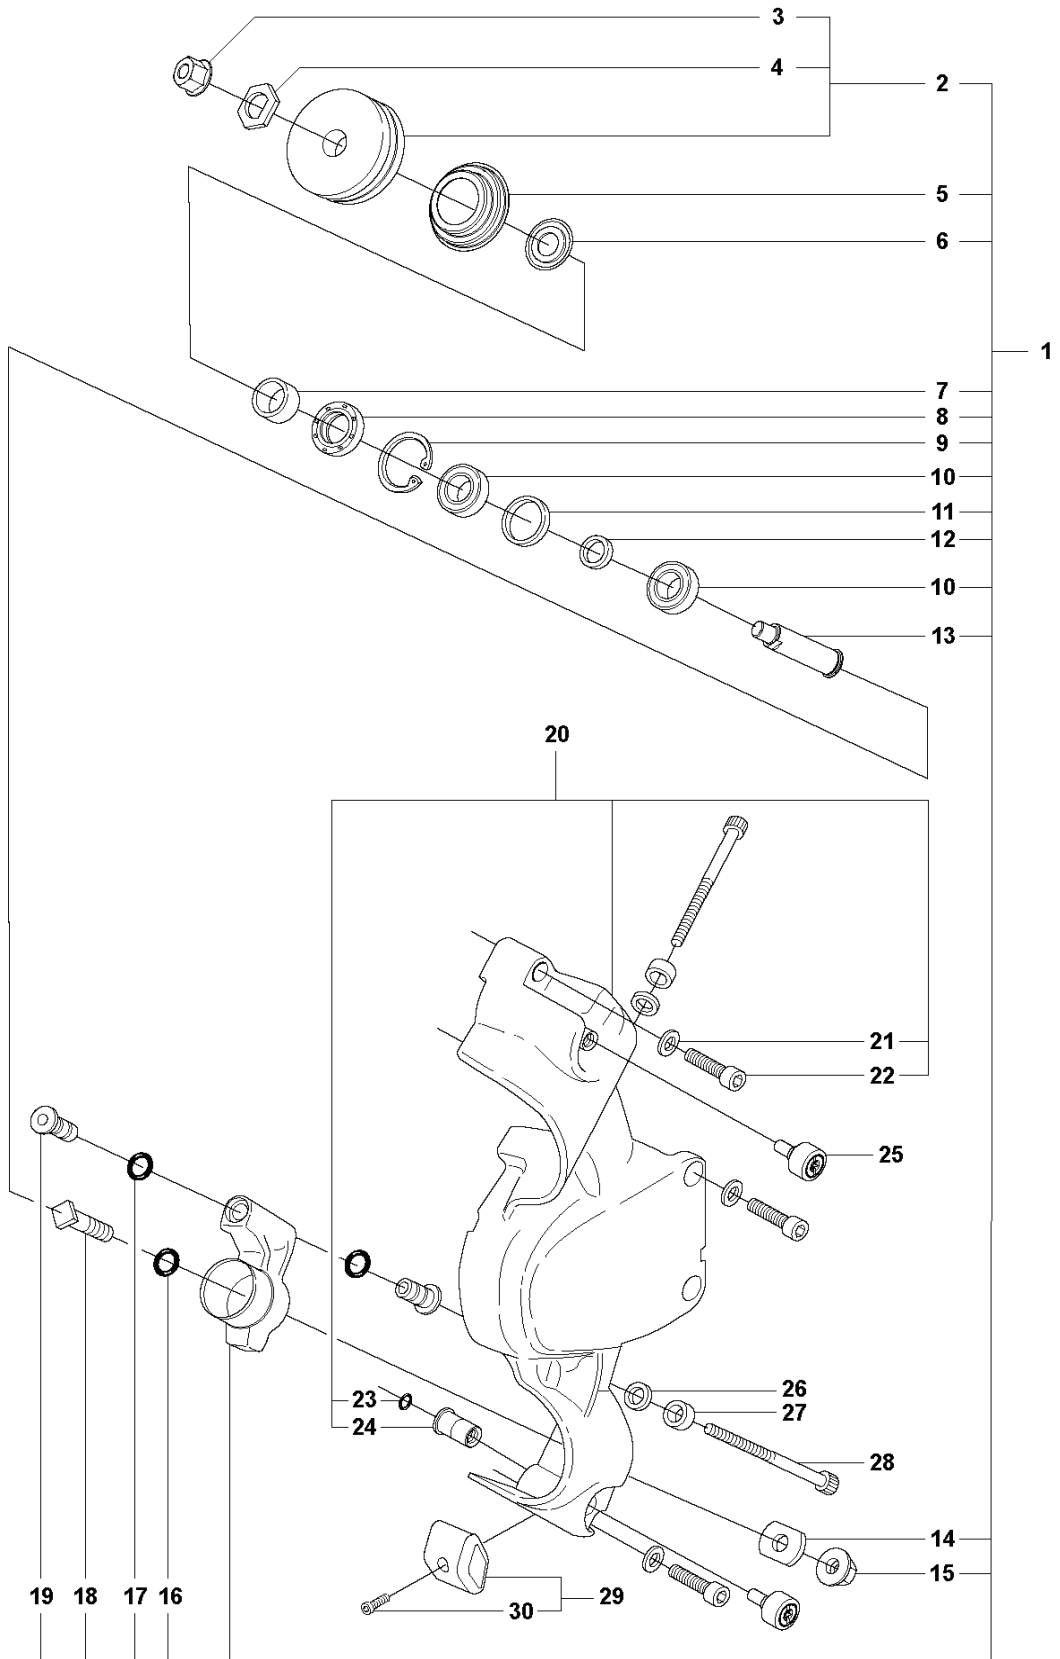

D K7000 RING COVER

POWER CUTTERS

PXM_REF	PXM_PARTNO	DESCRIPTION	PXM_REMARK	QTY.	
1	506351807	LEVER ASSY		2	
2	506352103	SUPPORT ROLLER		1	1
3	503220401	NUT	Fine thread	1	2
4	506303401	DRIVER		1	2
5	506399501	SEALING		1	1
6	506321701	WASHER		1	1
7	506379302	SPACING SLEEVE		1	1
8	503262001	SEALING RING		1	1
9	735312810	CIRCLIP		1	1
10	525831801	BALL BEARING		2	1
11	506316802	SPACING SLEEVE		1	1
12	506303302	SPACING SLEEVE		1	1
13	506493202	SHAFT		1	1
14	506346301	WASHER		1	1
15	503220001	HEXAGON NUT		1	1
16	503263008	O-RING		1	1
17	503263026	O-RING		2	1
18	506346401	SCREW		1	1
19	506334903	SPACING TUBE		2	
20	506493304	COVER	"17""	1	
20	506493303	COVER	"14""	1	
21	503230403	WASHER		4	20
22	503205435	SCREW		4	20
23	740420400	O-RING		2	20
24	506330801	THREAD INSERT		2	20
25	505574901	ADJUSTMENT WHEEL		2	
26	506376301	SPACER		2	
27	506376401	RUBBER BUSHING		2	
28	544218455	SCREW ITXSCM		2	
29	506351903	WEAR PROTECTION		1	
30	505574116	SCREW ITXSCM		1	29