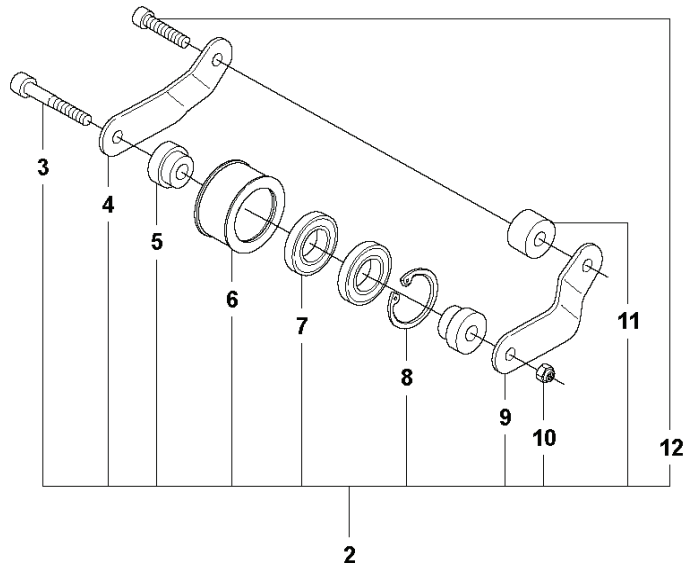

H K7000 RING
BELT

POWER CUTTERS

PXM_REF	PXM_PARTNO	DESCRIPTION	PXM_REMARK	QTY.
1	544908405	BELT		1
2	506280605	BELT TENSIONER ASSY		1
3	544218437	SCREW ITXSCM		1 2
4	506335302	LEVER		1 2
5	506335202	SPACER		2 2
6	506335101	ROLLER		1 2
7	525831801	BALL BEARING		2 2
8	735312810	CIRCLIP		1 2
9	506335301	LEVER		1 2
10	732211601	LOCK NUT		1 2
11	506335401	SPACER		1 2
12	544218430	SCREW ITXSCM		1 2