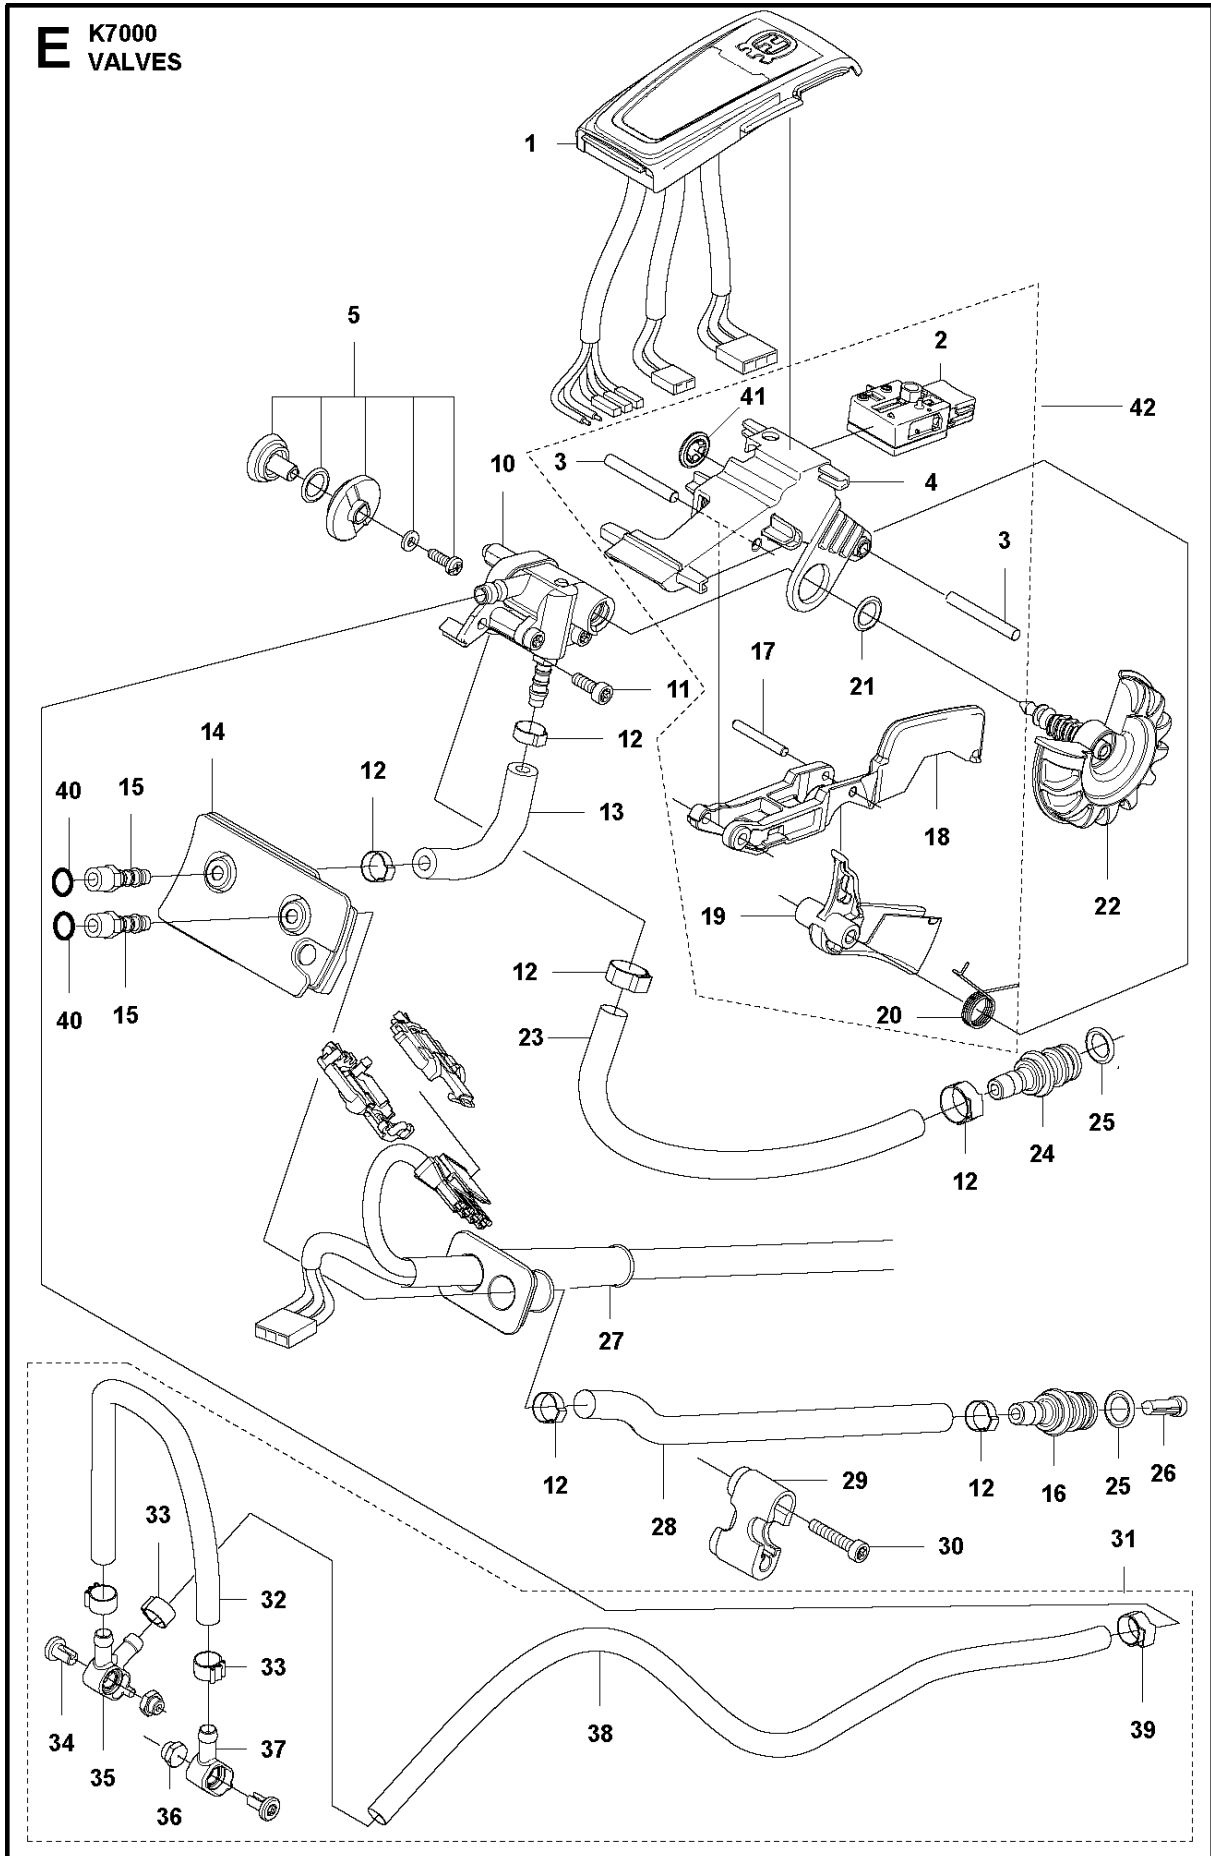

SPARE PARTS LIST

POWER CUTTERS

K7000, 2020-04

BELT GUARD & PULLEY

K7000, 2020-04

Ref	Part No	Description	Remark	QTY KIT
1	506 28 44-01	SCREW EHHFM		2
2	506 39 36-02	BELT GUARD		1
3	503 20 72-05	SCREW CITXSCM		1
4	506 26 68-01	COMPRESSION SPRING		1
5	506 40 93-01	NUT		1
6	544 97 63-06	BELT		1
7	503 20 00-45	SCREW EHHFM		1
8	503 23 01-16	WASHER		1
9	525 80 44-01	PULLEY		1
10	589 39 03-01	BEARING HOUSING		1
11	505 57 41-16	SCREW ITXSCM		1
12	586 41 69-01	STOP		1
13	584 78 81-01	NUT		2
14	583 95 33-01	BALL BEARING		2
15	588 13 84-01	SHAFT		1
16	588 65 57-01	SCREW		1

MOTOR

K7000, 2020-04

Ref	Part No	Description	Remark	QTY KIT
1	574 84 49-05	HANDLE HALF		1
2	574 84 50-03	HANDLE HALF		1
3	529 27 95-02	MOTOR HOUSING		1
4	504 90 94-14	SCREW ITXSCT		8
5	504 90 94-40	SCREW ITXSCT		1
6	575 62 84-06	DECAL		1
7	544 21 84-30	SCREW ITXSCM		1
8	504 03 83-01	SPACING SLEEVE		1
9	580 88 25-01	DRIVING PULLEY		1
10	506 20 27-02	SUPPORT FLANGE		1
11	599 63 72-01	MOTOR		1
12	537 21 03-04	ANTIVIBRATION ELEMENT		1
13	529 29 12-01	MOTOR COVER		1
14	503 21 53-26	SCREW ITXSCM		3
15	544 21 84-40	SCREW ITXSCM		2
16	581 16 61-01	DECAL		1
17	581 16 60-01	DECAL	US ONLY	1
18	581 16 60-03	DECAL	ROW	3
19	598 75 73-01	COVER KIT		1

D K7000
HANDLE

Ref	Part No	Description	Remark	QTY KIT
1	544 21 84-20	SCREW ITXSCM		3
2	581 80 26-01	FRONT HANDLE ASSY	Inkl. 3-5	1
4	504 90 94-40	SCREW ITXSCT		2
5	575 29 58-01	PLUG		1
6	503 21 53-26	SCREW ITXSCM		2
7	525 34 13-01	BELT GUARD		1
8	503 21 53-12	SCREW ITXSCM		4
9	575 41 22-01	ANTIVIBRATION ELEMENT		2
10	525 33 94-01	CHASSIS		1
11	586 42 61-01	BRACKET		1
12	503 21 54-45	SCREW ITXSCT		2
13	537 21 03-11	ANTIVIBRATION ELEMENT		1
14	575 55 03-01	GROUND SUPPORT		1
15	544 81 16-01	BASE		2
16	734 11 47-41	WASHER		2
17	503 21 53-12	SCREW ITXSCM		2
18	575 62 85-01	DECAL		1