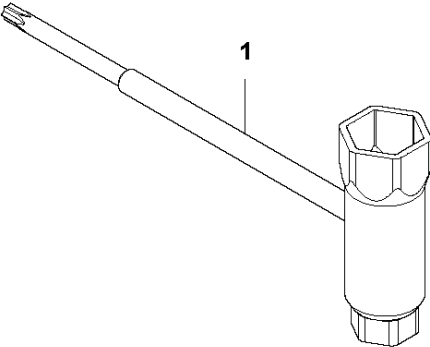

VALVES

K7000, 2020-04

Ref	Part No	Description	Remark	QTY KIT
1	598 89 14-01	DISPLAY		1
2	589 79 77-01	TOGGLE SWITCH		1
3	720 13 18-06	PARALLEL PIN		2
4	524 42 90-01	CONSOLE		1
5	585 43 90-03	SPINDLE		1
10	522 96 02-03	VALVE		1
11	504 90 94-14	SCREW ITXSCT		1
12	576 12 97-01	HOSE CLAMP		6
13	580 66 81-02	HOSE		1
14	575 29 54-01	GROMMET		1
15	501 28 29-02	NIPPLE		2
16	582 17 54-01	NIPPLE		1
17	720 12 76-06	PARALLEL PIN		1
18	574 82 49-01	TRIGGER LOCKOUT		1
19	522 99 72-01	TRIGGER		1
20	574 35 42-02	TORSION SPRING		1
21	740 43 03-00	O-RING		1
22	525 52 20-01	VALVE SPINDLE		1
23	506 60 75-07	HOSE		1
24	506 28 91-03	NIPPLE		2
25	505 10 35-01	O-RING		2
26	506 29 88-01	FILTER		1
27	595 01 88-01	WIRING ASSY		1
28	506 60 75-02	HOSE		1
29	525 32 28-01	CLIP		1
30	504 90 94-25	SCREW ITXSCT		1
31	580 91 79-04	HOSE KIT	Incl. 32-38	1
32	506 60 68-03	HOSE		1
33	589 63 86-01	HOSE CLAMP		3
34	504 63 46-01	SCREW ITXSCT		2
35	587 38 89-01	HOUSING		1
36	576 79 84-02	NIPPLE		2
37	587 38 90-01	HOUSING		1
38	506 60 68-16	HOSE		1
39	506 49 87-01	HOSE CLAMP		1
40	740 42 06-00	O-RING		2
41	735 58 35-01	WASHER		1
42	588 57 61-02	TRIGGER		1

F K7000
ACCESSORIES