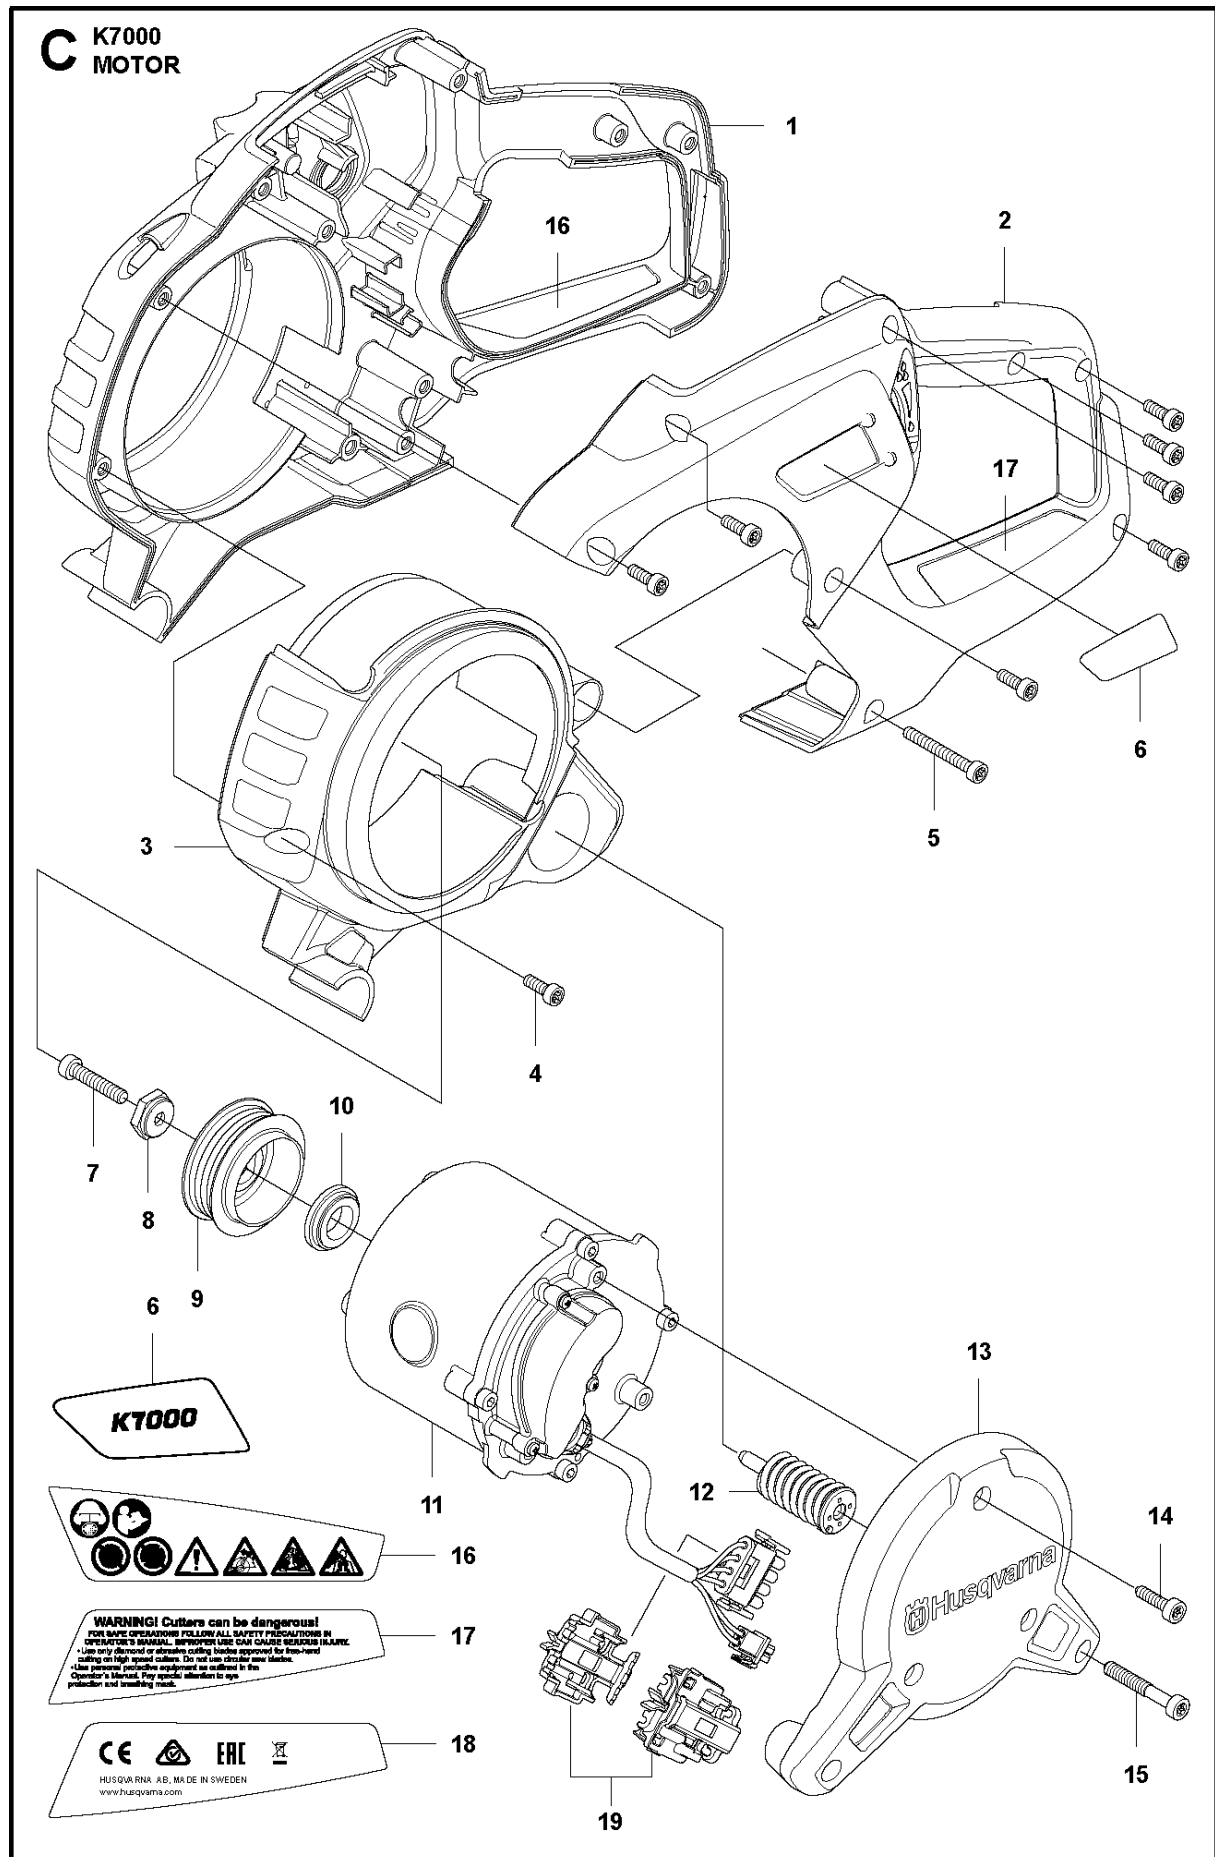

SPARE PARTS LIST

POWER CUTTERS

K7000, 2020-04

BELT GUARD & PULLEY

K7000, 2020-04

Ref	Part No	Description	Remark	QTY KIT
1	506 28 44-01	SCREW EHHFM		2
2	506 39 36-02	BELT GUARD		1
3	503 20 72-05	SCREW CITXSCM		1
4	506 26 68-01	COMPRESSION SPRING		1
5	506 40 93-01	NUT		1
6	544 97 63-06	BELT		1
7	503 20 00-45	SCREW EHHFM		1
8	503 23 01-16	WASHER		1
9	525 80 44-01	PULLEY		1
10	589 39 03-01	BEARING HOUSING		1
11	505 57 41-16	SCREW ITXSCM		1
12	586 41 69-01	STOP		1
13	584 78 81-01	NUT		2
14	583 95 33-01	BALL BEARING		2
15	588 13 84-01	SHAFT		1
16	588 65 57-01	SCREW		1

GUARDS

K7000, 2020-04

Ref	Part No	Description	Remark	QTY KIT
1	581 35 19-06	WHEEL GUARD	"16""	1
2	504 90 94-14	SCREW ITXSCT		2
3	578 19 09-01	HANDLE HALF		1
4	578 76 09-01	HANDLE HALF		1
5	504 90 94-10	SCREW ITXSCT		1
6	581 62 03-01	STOP		1
7	584 43 77-01	DISC		1
8	584 43 83-01	SUPPORT FLANGE		1
9	583 87 44-02	FLANGE	Diam 105mm	1
9	506 07 09-02	FLANGE WASHER	"Diam 119mm, Japan 14""/16""	1
10	506 37 96-22	KIT		1
10	578 39 82-01	BUSHING	Diam 20/25,4mm	1
10	581 60 54-03	BUSHING	Diam 30,5mm	1
11	588 65 57-01	SCREW		1
12	544 21 84-30	SCREW ITXSCT		4
13	584 43 82-02	SLEEVE	"16"" , Black"	4
14	584 43 81-01	SPRING		4
15	584 43 78-01	SHIM		2
16	584 43 79-01	LINING		1
17	584 43 80-01	LINING		1
18	581 11 77-07	DECAL	"16""	1
19	584 99 26-03	DECAL	"16""	1
20	582 23 31-01	WASHER		4
21	582 23 32-01	WASHER		4