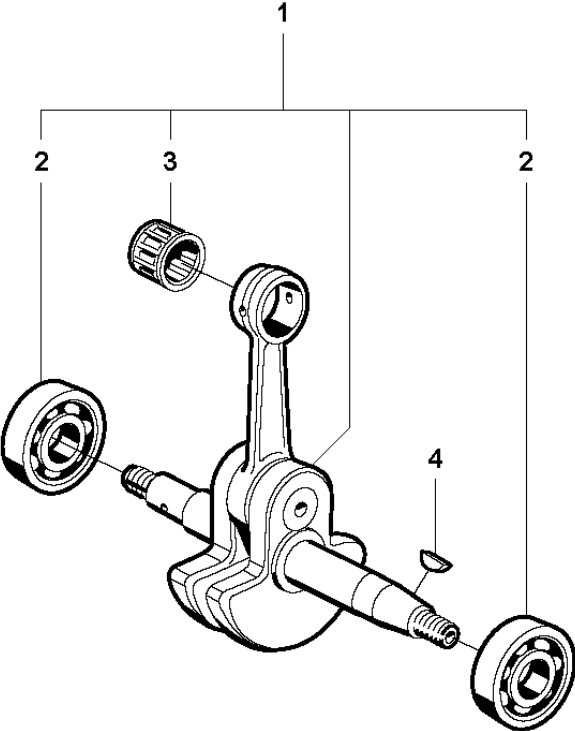

F K650 Cut-n-Break

CRANKSHAFT

K650 Cut-n-Break, 2007-01

Ref	Part No	Description	Remark	QTY KIT
1	506 35 10-01	CRANKSHAFT ASSY	Incl. 2, 3	1
2	503 25 00-01	BALL BEARING		2
3	505 30 23-33	NEEDLE BEARING		1
4	735 88 06-00	WOODRUFF KEY		1