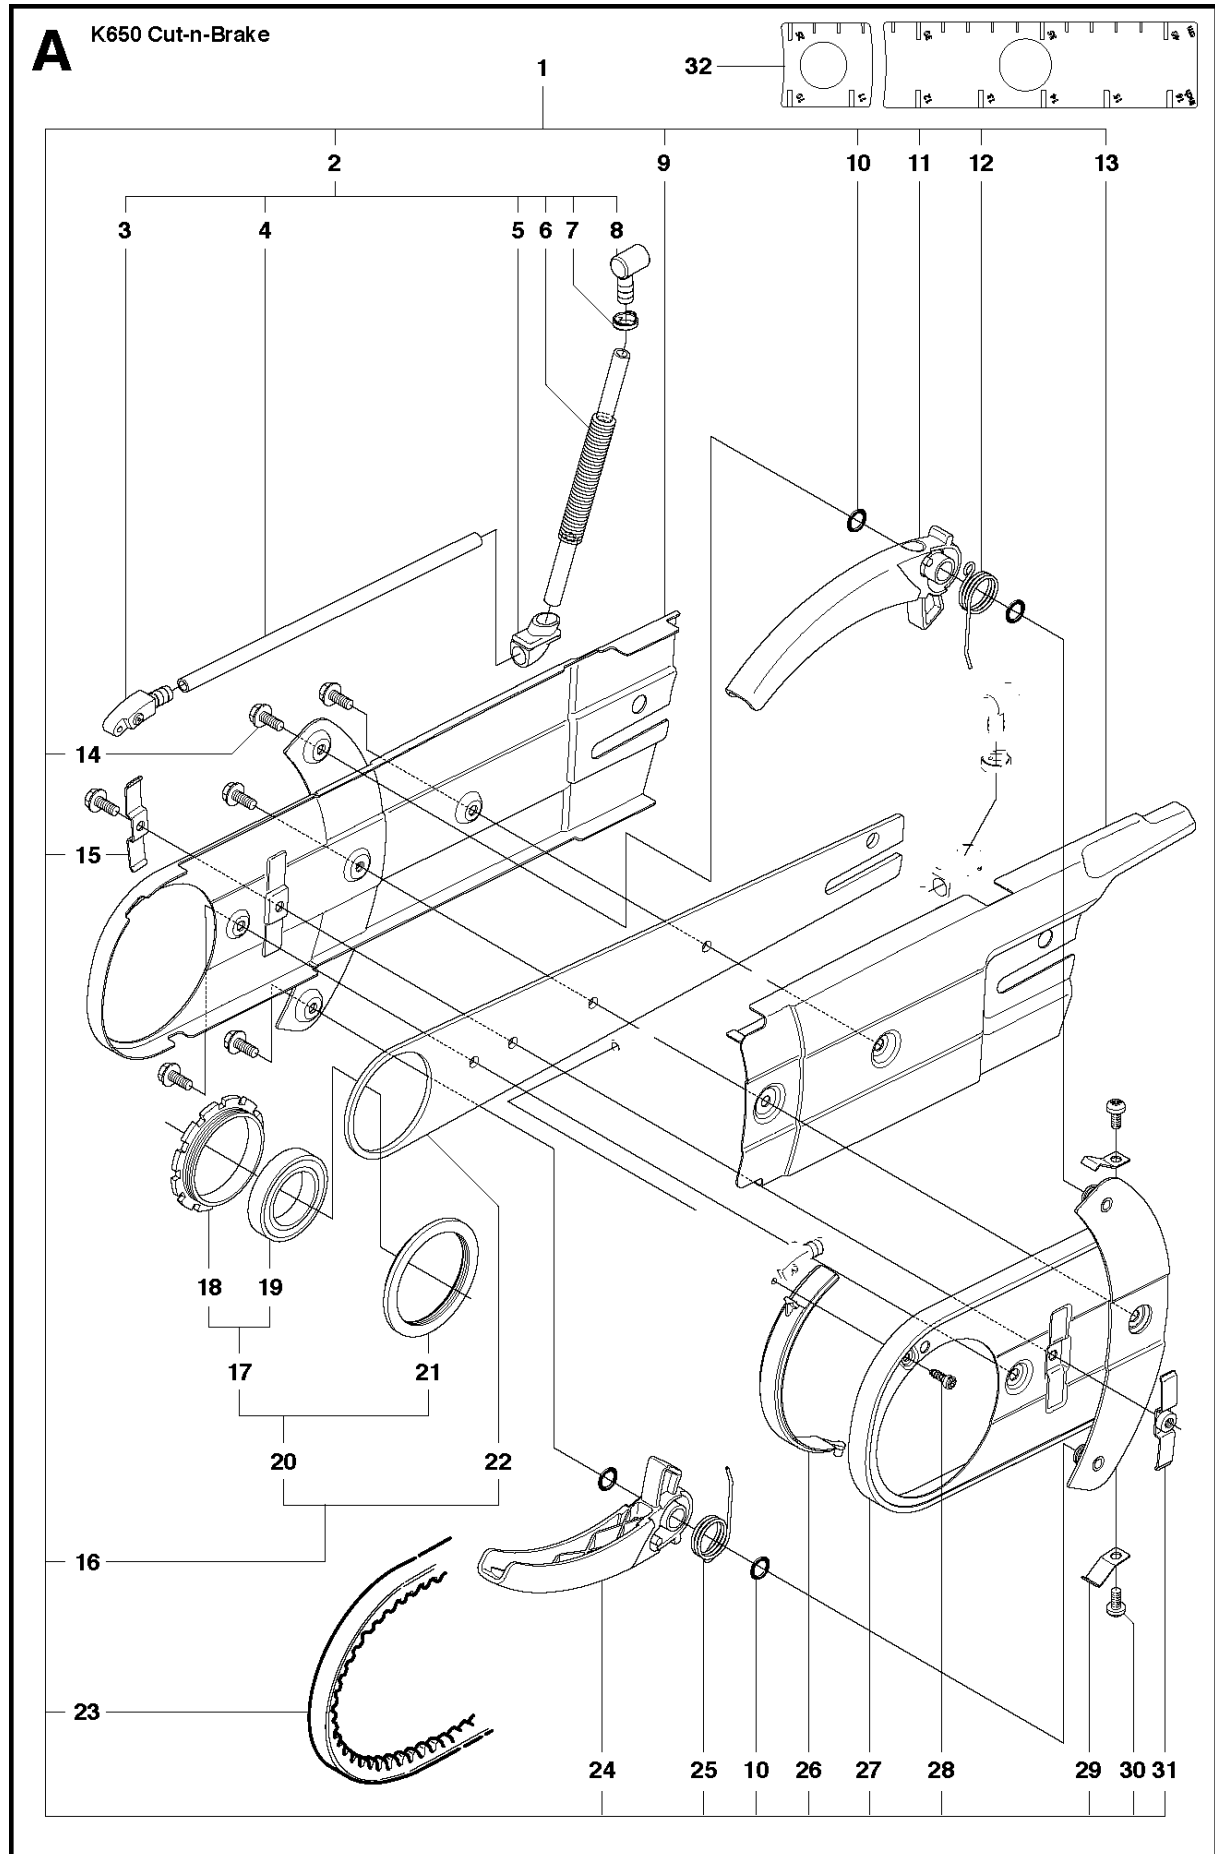

SPARE PARTS LIST

POWER CUTTERS

K650 Cut-n-Break, 2007-01

CUTTER ARM

K650 Cut-n-Break, 2007-01

Ref	Part No	Description	Remark	QTY KIT
1	544 10 52-04	CUTTER ARM	Incl. 2, 9 - 16, 23 - 31	1
2	544 10 50-04	HOSE	Incl. 3 - 7	1
3	506 40 58-01	NIPPLE		1
4	544 04 17-02	HOSE		1
5	506 40 57-02	GROMMET		1
6	506 35 27-02	PROTECTIVE SPRING		1
7	506 09 56-05	HOSE CLAMP		1
8	506 40 98-02	NIPPLE		1
9	506 40 55-02	BELT GUARD		1
10	503 26 30-08	O-RING		2
11	506 40 64-02	BLADE GUARD		1
12	506 40 61-01	SPRING		1
13	506 40 50-02	BELT GUARD		1
14	503 20 00-02	SCREW EHHFM		6
15	506 40 56-01	DEFLECTION LIMITER		1
16	544 10 37-03	BAR	Incl. 20, 22	1
17	544 10 57-03	BEARING CAGE	Incl. 18, 19	1
18	506 40 28-02	BEARING CAGE		1
19	544 10 59-01	BEARING		1
20	504 14 25-01	KIT	Incl. 17, 21	1
21	506 40 29-02	BUSHING		1
22	506 40 53-01	BAR		1
23	506 34 74-21	BELT		1
24	506 40 65-02	BLADE GUARD		1
25	506 40 61-02	SPRING		1
26	506 40 59-01	SEALING		1
27	506 40 46-02	WEAR PROTECTION		1
28	503 21 28-10	SCREW CCRPANT		1
29	506 40 51-01	STOP		2
30	724 12 84-01	SCREW CRPANM		2
31	506 40 56-02	DEFLECTION LIMITER		1
32	544 37 44-02	LABEL		1

C K650 Cut-n-Break

CLUTCH

K650 Cut-n-Break, 2007-01

Ref	Part No	Description	Remark	QTY KIT
1	731 23 18-01	HEXAGON NUT		2
2	503 20 34-19	SCREW CCRPANMO		1
3	544 10 48-05	CLUTCH COVER	Incl. 4 - 9	1
4	506 40 54-02	CLUTCH COVER		1
5	506 40 34-01	PAWL		1
6	735 31 08-20	E-CLIP		1
7	506 40 26-01	SCREW		1
8	506 40 33-01	BELT		1
9	503 21 27-16	SCREW CRPANT		2
10	544 37 45-02	LABEL		1
11	503 74 44-04	CLUTCH ASSY	Incl. 12	1
12	503 74 43-01	CLUTCH SPRING		3
13	503 23 00-73	WASHER		1
15	506 40 32-02	GEAR WHEEL		1
14	505 30 24-15	NEEDLE BEARING	Incl. 13, 15, 16	1
16	740 48 07-03	O-RING		1
17	506 33 16-01	SUPPORT RING		1