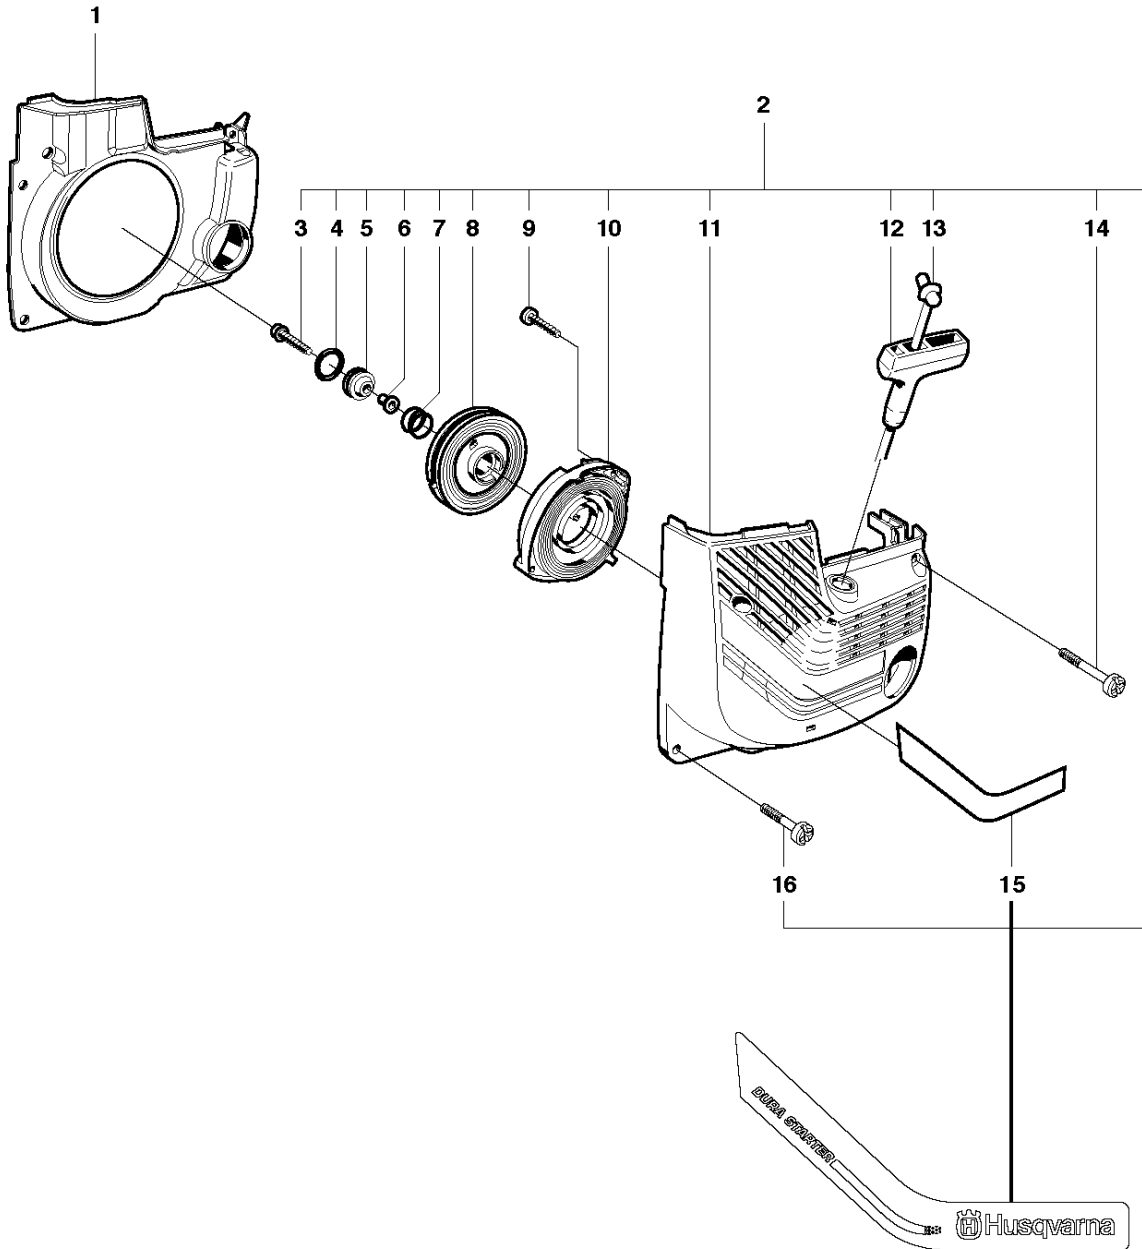

J K650 Cut-n-Brake

STARTER

K650 Cut-n-Break, 2007-01

Ref	Part No	Description	Remark	QTY KIT
1	503 12 79-01	STARTER HANDLE		1
2	506 21 90-02	AIR CONDUCTOR		1
3	506 25 95-03	STARTER	Incl. 3 - 16	1
4	503 21 67-22	SCREW IHSCFT		1
5	740 43 13-00	O-RING		1
6	506 25 14-01	GROMMET		1
7	506 26 31-01	SPACING SLEEVE		1
8	506 25 30-01	COMPRESSION SPRING		1
9	506 25 81-02	STARTER PULLEY		1
10	503 21 28-10	SCREW CCRPANT		2
11	506 25 89-01	RECOIL SPRING		1
12	506 21 89-03	STARTER HOUSING		1
13	506 33 56-15	CORD		1
14	503 20 34-25	SCREW CCRPANMO		2
15	544 91 30-01	LABEL		1
16	503 20 34-19	SCREW CCRPANMO		2