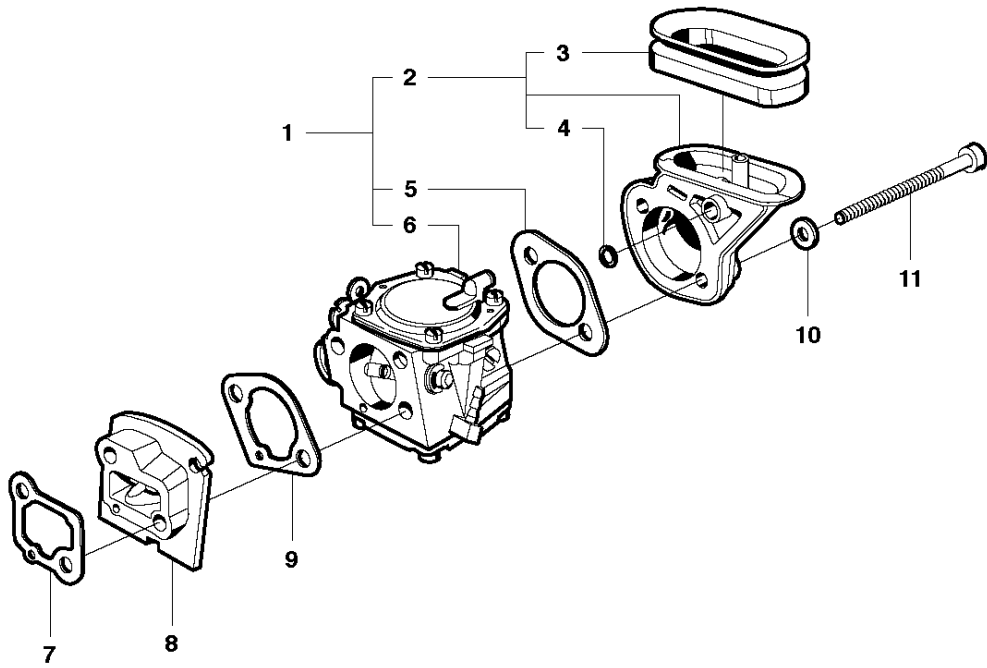

M K650 Cut-n-Brake