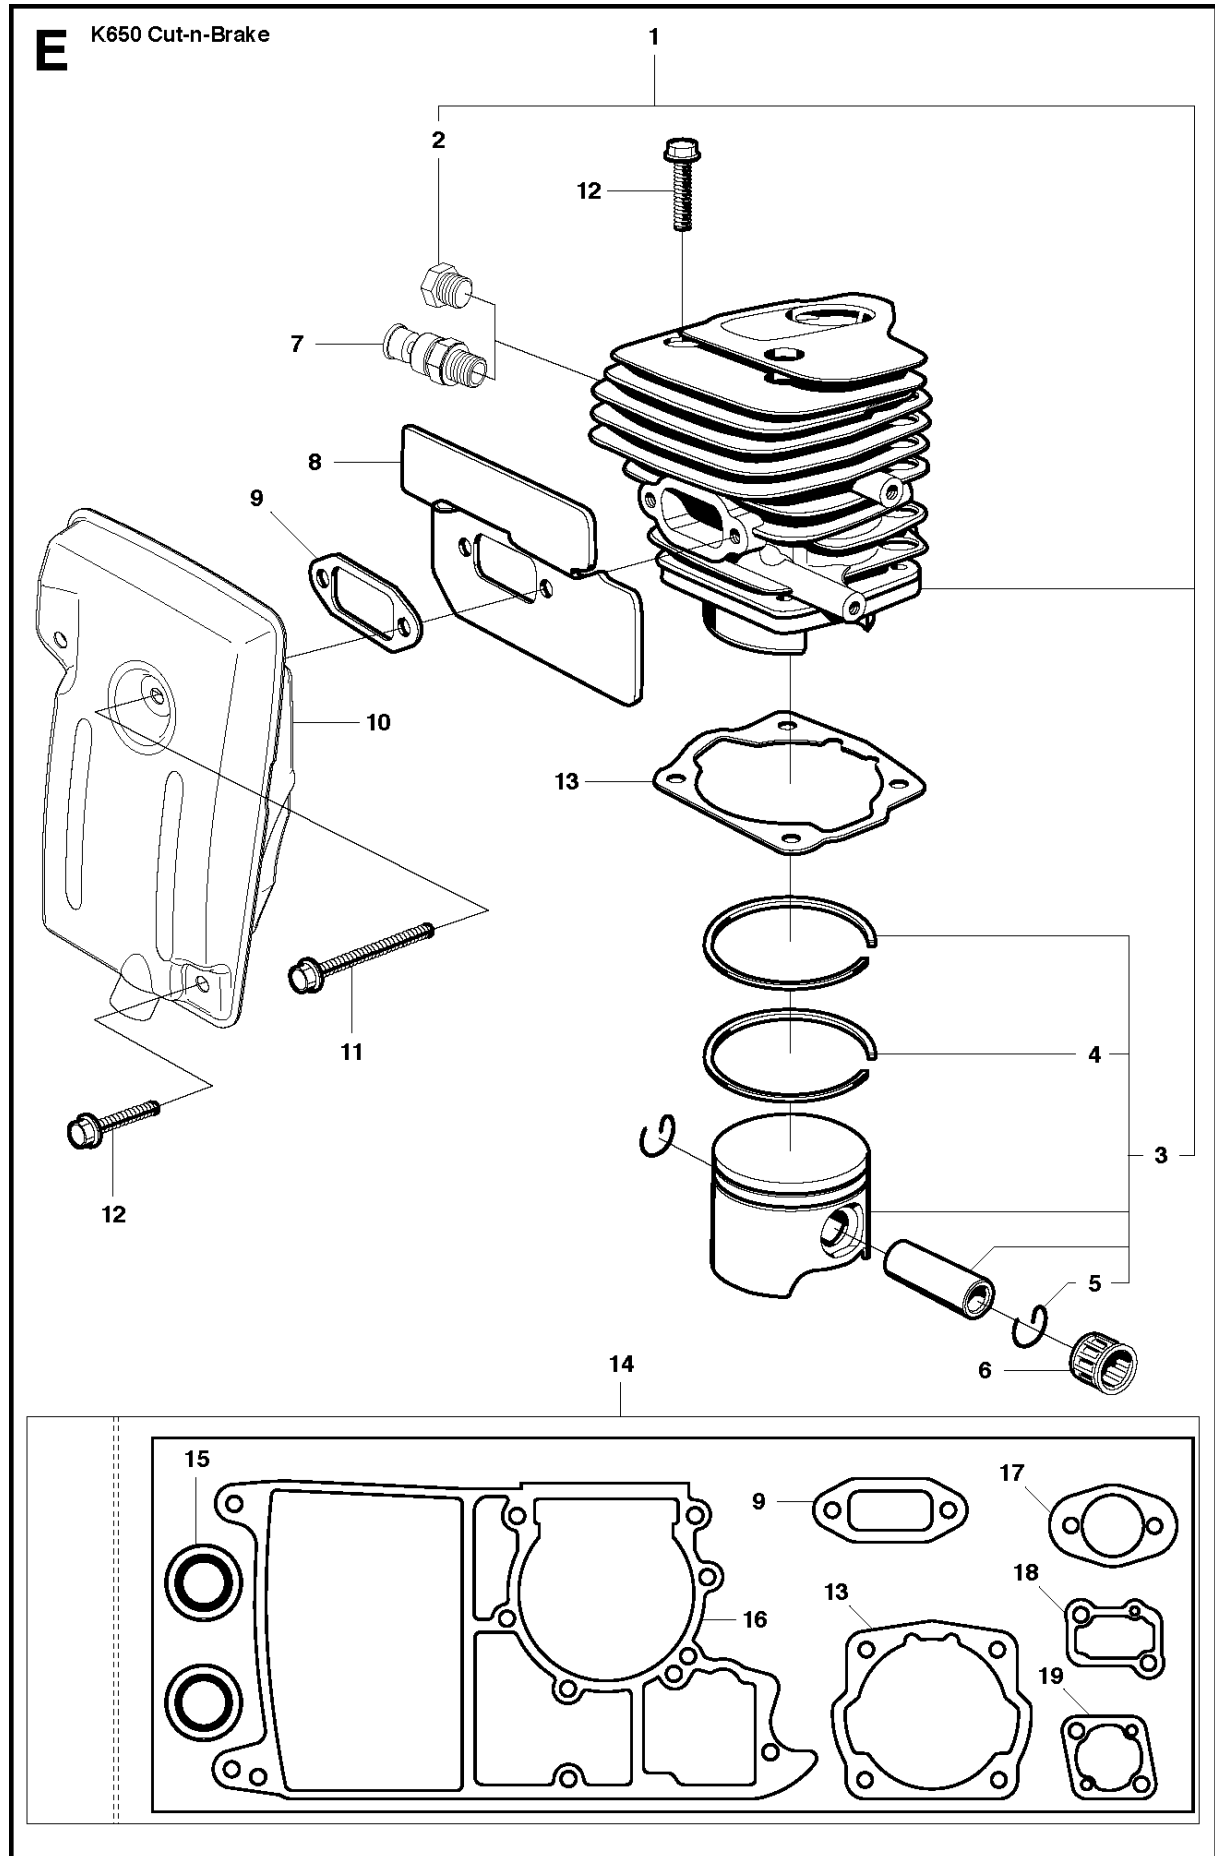

CYLINDER, PISTON & MUFFLER

K650 Cut-n-Break, 2007-01

Ref	Part No	Description	Remark	QTY KIT
1	506 24 37-14	CYLINDER ASSY	Incl. 2, 3	1
2	503 55 22-01	PLUG		1
3	506 38 46-02	PISTON ASSY	Incl. 4, 5	1
4	503 28 90-17	PISTON RING		2
5	737 43 12-00	SNAP RING		2
6	505 30 23-33	NEEDLE BEARING		1
7	503 71 53-01	DECOMPRESSION VALVE		1
8	506 34 07-01	COOLING PLATE		1
9	506 34 06-01	GASKET	Gasket kit 14	1
10	506 38 08-14	MUFFLER		1
11	503 20 00-47	SCREW EHHFM		2
12	503 20 00-05	SCREW EHHFM		5
13	503 49 10-01	GASKET	Gasket kit 14	1
14	544 38 42-02	GASKET KIT	Incl. 9, 13, 15 - 19	1
15	503 26 02-04	SEALING RING		2
16	503 44 31-01	GASKET		1
17	506 09 64-01	GASKET		1
18	506 32 03-01	GASKET		1
19	506 32 02-01	GASKET		1