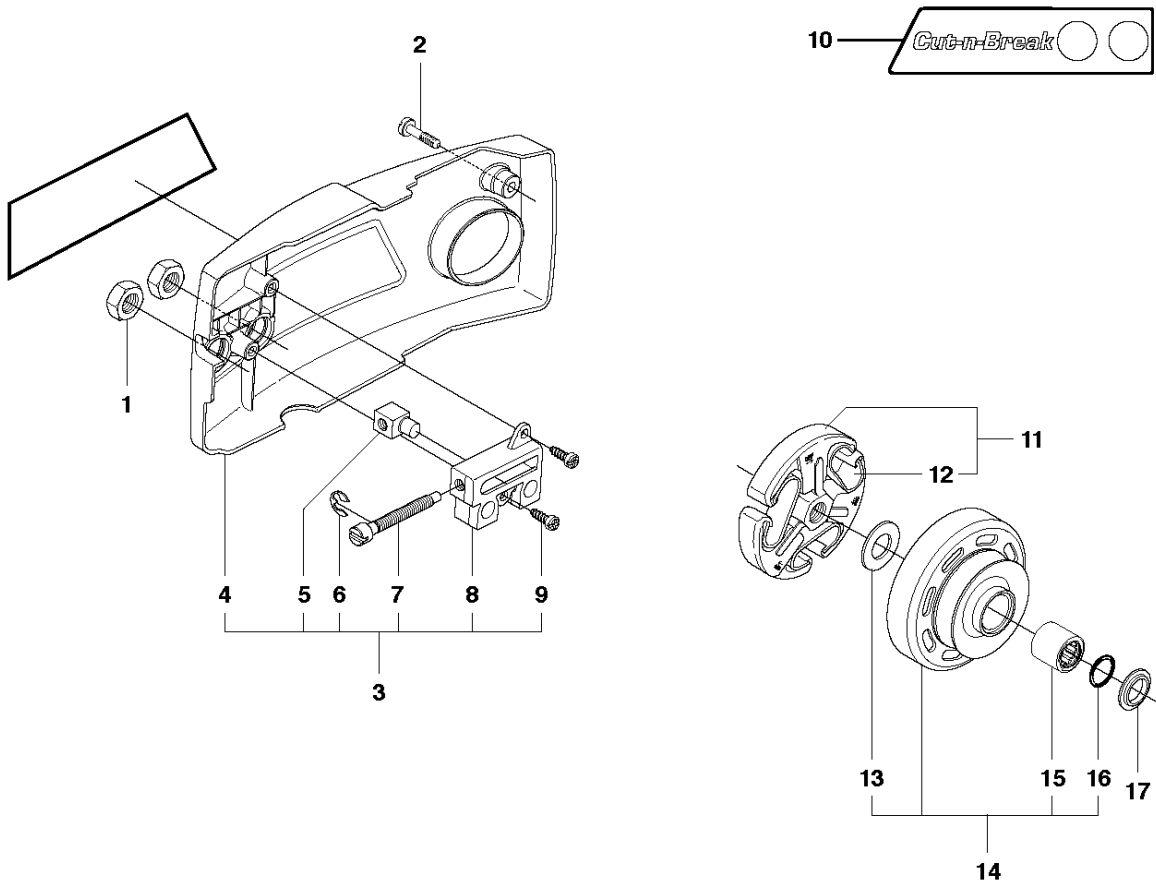

SPARE PARTS LIST

POWER CUTTERS

K650 Cut-n-Break, 2007-01

CUTTER ARM

K650 Cut-n-Break, 2007-01

Ref	Part No	Description	Remark	QTY KIT
1	544 10 52-04	CUTTER ARM	Incl. 2, 9 - 16, 23 - 31	1
2	544 10 50-04	HOSE	Incl. 3 - 7	1
3	506 40 58-01	NIPPLE		1
4	544 04 17-02	HOSE		1
5	506 40 57-02	GROMMET		1
6	506 35 27-02	PROTECTIVE SPRING		1
7	506 09 56-05	HOSE CLAMP		1
8	506 40 98-02	NIPPLE		1
9	506 40 55-02	BELT GUARD		1
10	503 26 30-08	O-RING		2
11	506 40 64-02	BLADE GUARD		1
12	506 40 61-01	SPRING		1
13	506 40 50-02	BELT GUARD		1
14	503 20 00-02	SCREW EHHFM		6
15	506 40 56-01	DEFLECTION LIMITER		1
16	544 10 37-03	BAR	Incl. 20, 22	1
17	544 10 57-03	BEARING CAGE	Incl. 18, 19	1
18	506 40 28-02	BEARING CAGE		1
19	544 10 59-01	BEARING		1
20	504 14 25-01	KIT	Incl. 17, 21	1
21	506 40 29-02	BUSHING		1
22	506 40 53-01	BAR		1
23	506 34 74-21	BELT		1
24	506 40 65-02	BLADE GUARD		1
25	506 40 61-02	SPRING		1
26	506 40 59-01	SEALING		1
27	506 40 46-02	WEAR PROTECTION		1
28	503 21 28-10	SCREW CCRPANT		1
29	506 40 51-01	STOP		2
30	724 12 84-01	SCREW CRPANM		2
31	506 40 56-02	DEFLECTION LIMITER		1
32	544 37 44-02	LABEL		1

C K650 Cut-n-Break

CLUTCH

K650 Cut-n-Break, 2007-01

Ref	Part No	Description	Remark	QTY KIT
1	731 23 18-01	HEXAGON NUT		2
2	503 20 34-19	SCREW CCRPANMO		1
3	544 10 48-05	CLUTCH COVER	Incl. 4 - 9	1
4	506 40 54-02	CLUTCH COVER		1
5	506 40 34-01	PAWL		1
6	735 31 08-20	E-CLIP		1
7	506 40 26-01	SCREW		1
8	506 40 33-01	BELT		1
9	503 21 27-16	SCREW CRPANT		2
10	544 37 45-02	LABEL		1
11	503 74 44-04	CLUTCH ASSY	Incl. 12	1
12	503 74 43-01	CLUTCH SPRING		3
13	503 23 00-73	WASHER		1
15	506 40 32-02	GEAR WHEEL		1
14	505 30 24-15	NEEDLE BEARING	Incl. 13, 15, 16	1
16	740 48 07-03	O-RING		1
17	506 33 16-01	SUPPORT RING		1