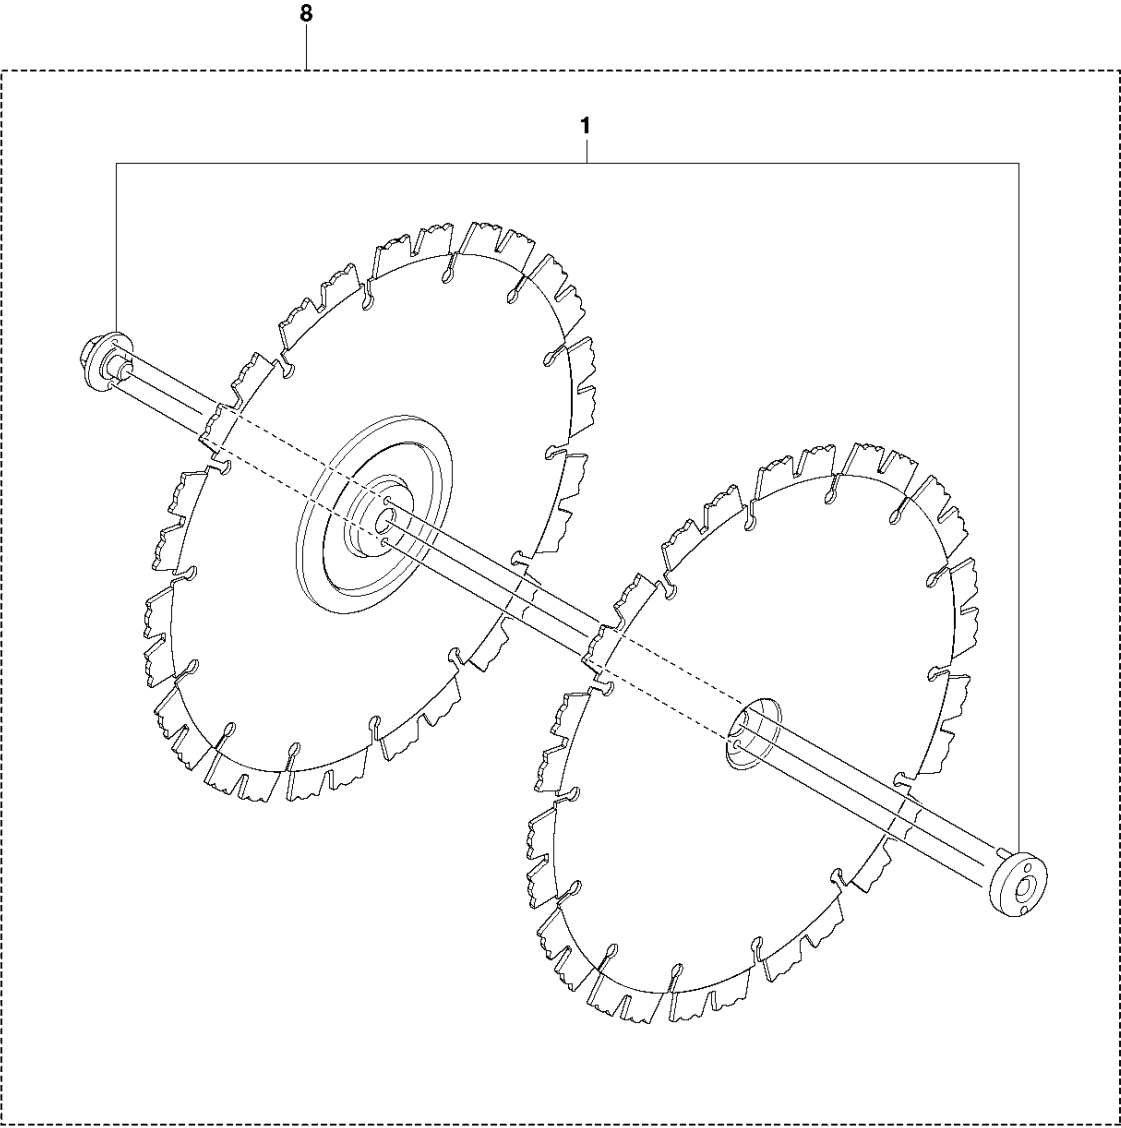

B K650 CUT-N-BREAK
CUTTING BLADE

CUTTING BLADE

K650 Cut-n-Break, 2007-01

Ref	Part No	Description	Remark	QTY KIT
1	501 00 88-02	SCREW KIT	Incl. 2, 7	1
8	531 15 59-00	DIAMOND BLADE	EL20CB Soft	2
8	531 15 59-01	DIAMOND BLADE	EL45CB Medium	2
8	531 15 59-02	DIAMOND BLADE	EL70CB Hard	2