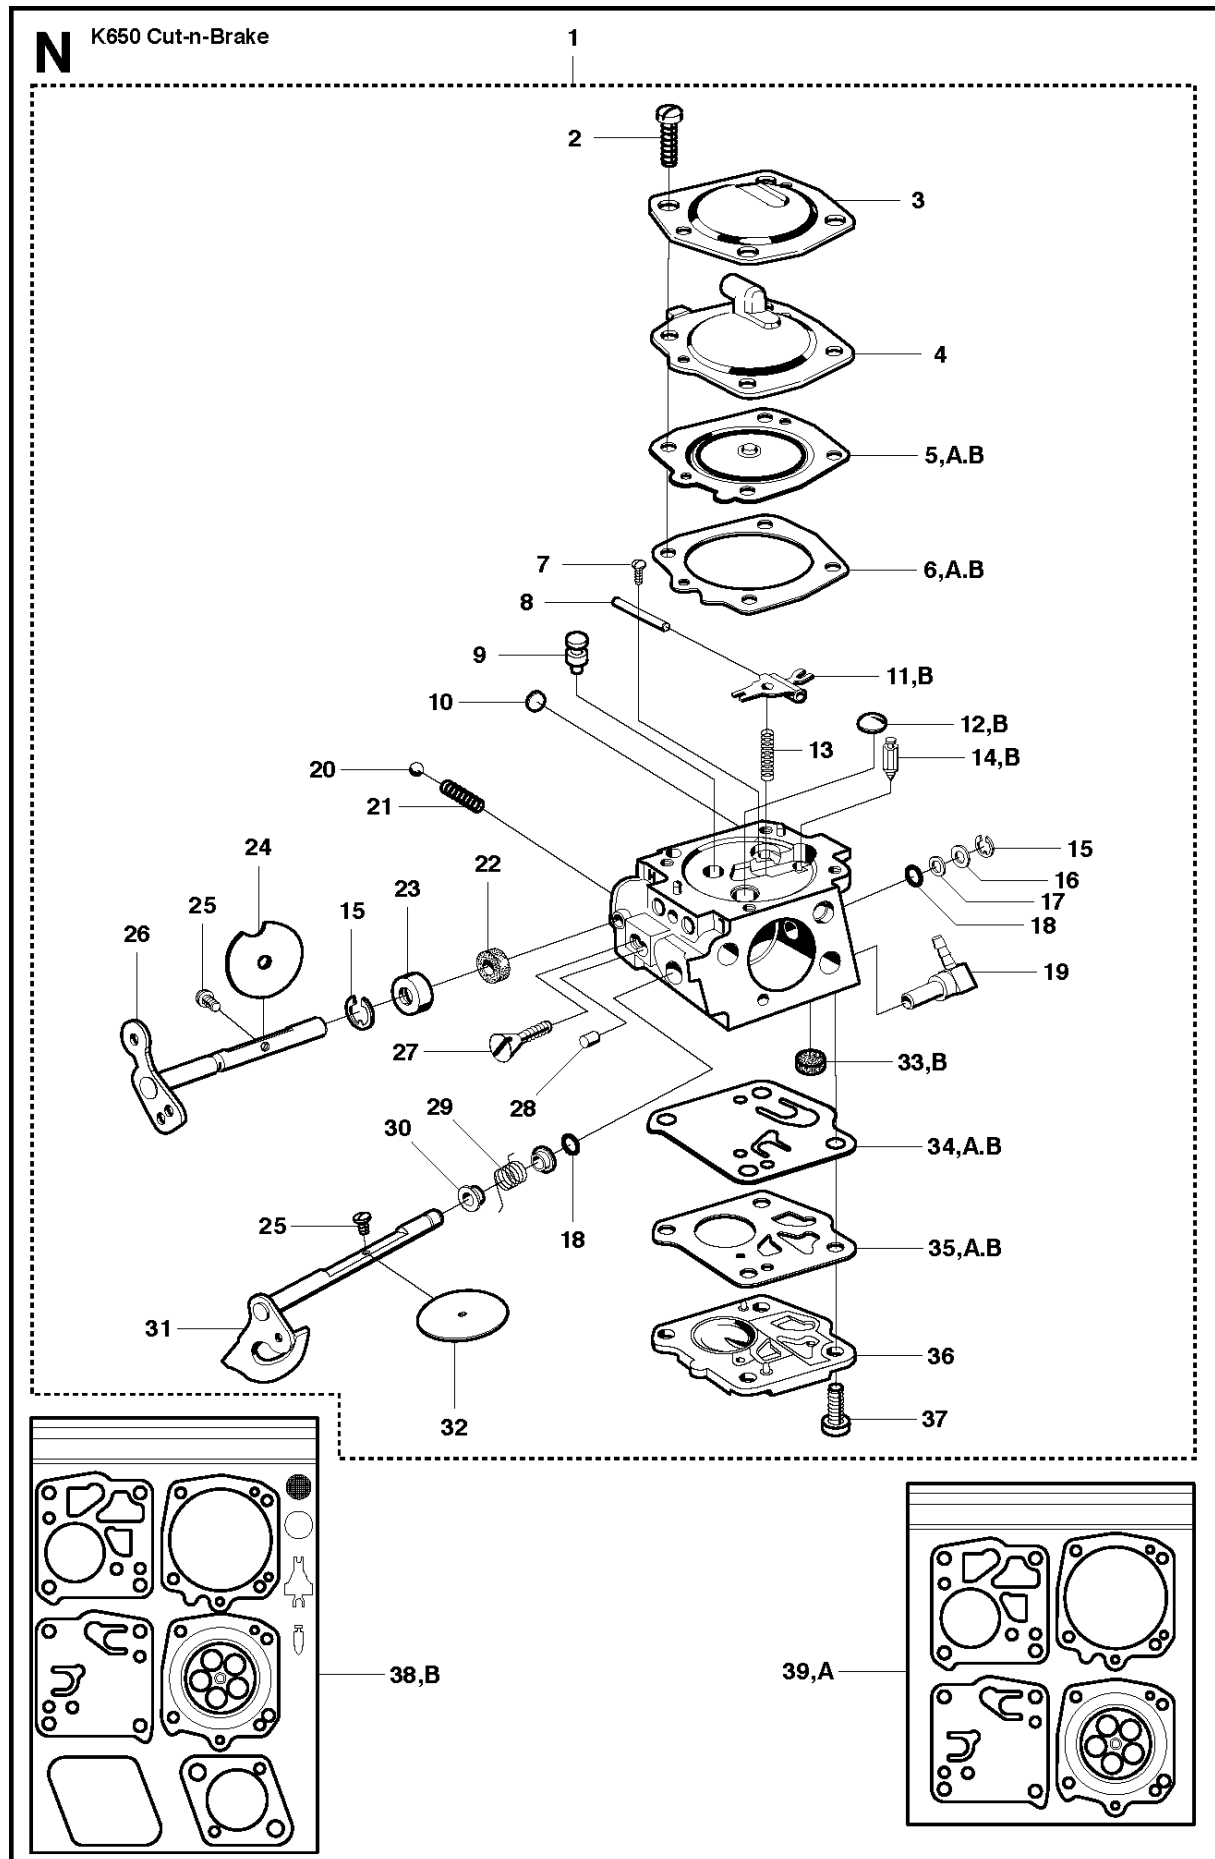

CARBURETOR DETAILS

K650 Cut-n-Break, 2007-01

Ref	Part No	Description	Remark	QTY KIT
1	503 28 04-18	CARBURETTOR	Tillotson HS 175N. Incl. 2 - 39	1
2	506 27 14-01	MET.RETENTION SCREW		4
3	506 31 61-01	DIAPHRAGM		1
4	506 31 15-01	INSERT	Yellow	1
5	501 22 09-01	DIAPHRAGM	Kit 38 & 39	1
6	501 22 08-01	GASKET	Kit 38 & 39	1
7	501 48 52-01	SCREW		1
8	501 22 21-01	PIN		1
9	503 77 98-01	CHECKVALVE ASSY		1
10	501 22 02-01	PLUG		1
11	501 22 20-01	LEVER	Kit 39	1
12	501 22 03-01	PLUG	Kit 39	1
13	501 22 25-01	SPRING		1
14	505 31 65-50	NEEDLE	Kit 39	1
15	501 82 18-01	THROTTLE SH."E"RING		1
16	503 65 31-01	THROTTLE SH.WASHER		1
17	503 65 30-01	WASHER		1
18	505 31 64-95	THROTTLE SH.QUADRING		1
19	503 53 40-01	NIPPLE		1
20	501 22 04-01	BALL		1
21	501 22 05-01	SPRING		1
22	506 27 57-01	SEAL CHOKE SHAFT		1
23	506 27 61-01	RETAINER		1
24	506 23 83-01	CHOKE		1
25	503 65 27-01	SCREW SHUTTER		1
26	506 27 56-01	CHOKE SHAFT		1
27	503 57 87-01	IDLE SPEED SCREW		1
28	503 57 86-01	BALL		1
29	505 31 66-05	THROTTLE SH. SPRING		1
30	501 42 71-01	SLEEVE		2
31	505 31 66-19	THROTTLE SH.&LEVER		1
32	505 31 61-14	THROTTLE FLAP		1
33	503 98 82-01	SCREEN		1
34	501 22 12-01	DIAGRAM	Kit 38 & 39	1
35	501 22 13-01	GASKET	Kit 38 & 39	1
36	501 22 14-01	COVER		1
37	501 22 15-01	SCREW		4
38	506 32 12-01	REPAIR KIT		1
39	501 49 48-02	GASKET KIT		1