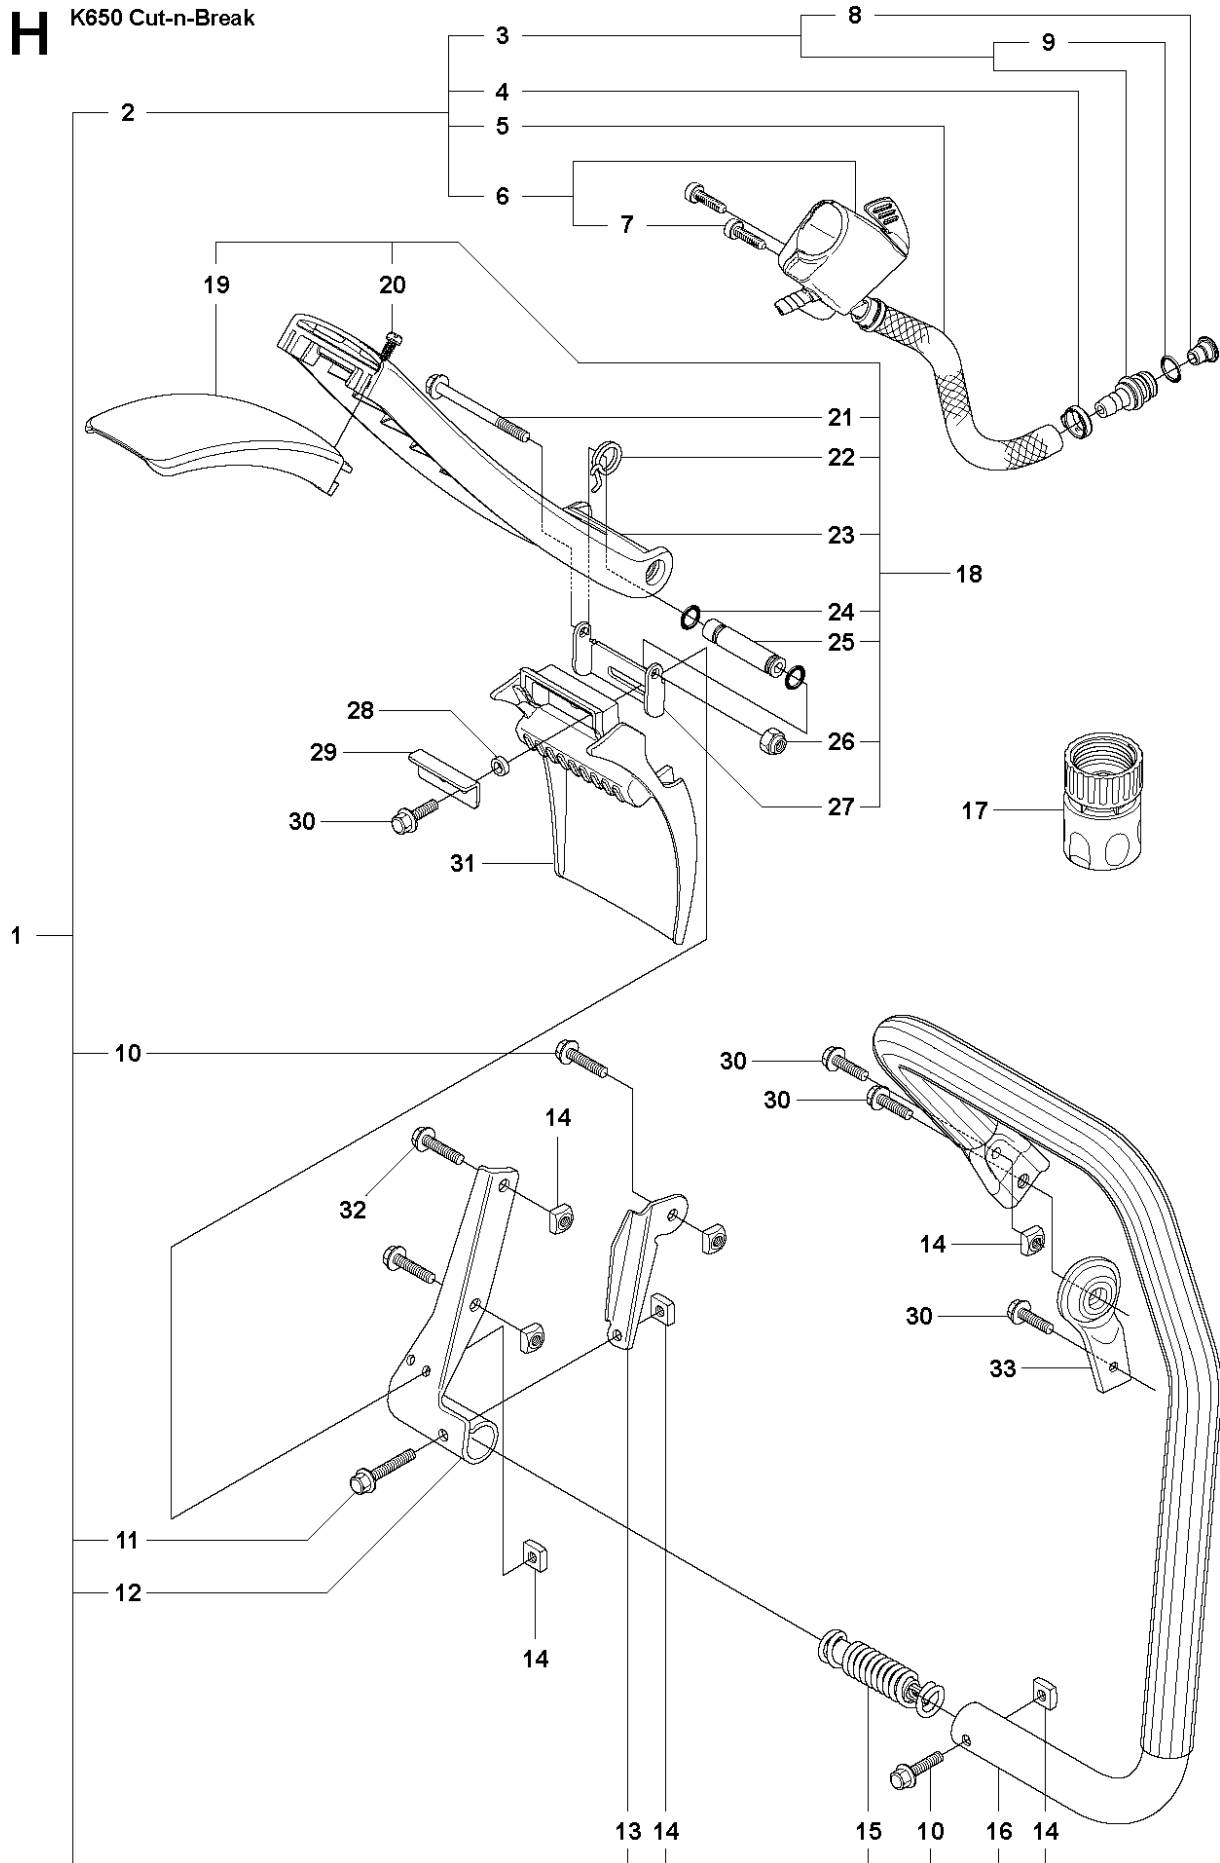

H K650 Cut-n-Break

HANDLE

K650 Cut-n-Break, 2007-01

Ref	Part No	Description	Remark	QTY KIT
1	544 11 10-04	HANDLE	Incl. 2, 10 - 16	1
2	506 38 59-05	HOSE ASSY		1
3	506 29 57-03	NIPPLE	Incl. 8	1
4	506 09 56-06	HOSE CLAMP		2
5	506 09 75-02	HOSE	L=280mm	1
6	506 38 60-04	VALVE ASSY	Incl. 7	1
7	503 21 88-74	SCREW IHSCT		2
8	544 89 53-01	RESTRICTION		1
9	503 26 30-21	O-RING		1
10	503 20 00-05	SCREW EHHFM		1
11	503 20 00-08	SCREW EHHFM		1
12	506 14 42-01	GROUND SUPPORT		1
13	506 03 99-01	STAY		1
14	503 22 65-04	SQUARE NUT		6
15	505 27 95-13	DAMPER		1
16	506 40 35-02	HANDLE		1
17	503 26 60-02	COUPLER		1
18	544 10 47-04	SPRAY GUARD	Incl. 19 - 27	1
19	506 40 62-02	SPRAY GUARD		1
20	503 21 27-16	SCREW CRPANT		2
21	503 20 00-01	SCREW EHHFM		1
22	506 40 60-01	SPRING		1
23	506 40 63-02	SPRAY GUARD		1
24	740 42 05-00	O-RING		2
25	506 40 37-01	BUSHING		1
26	732 21 14-01	LOCK NUT		1
27	506 40 38-01	BRACKET		1
28	544 03 92-01	BUSHING		2
29	544 03 22-01	PLATE		1
30	503 20 00-04	SCREW EHHFM		2
31	544 03 21-02	SPRAY GUARD		1
32	503 20 00-35	SCREW EHHFM		2
33	506 29 65-02	ANTIVIBRATION ELEMENT		1