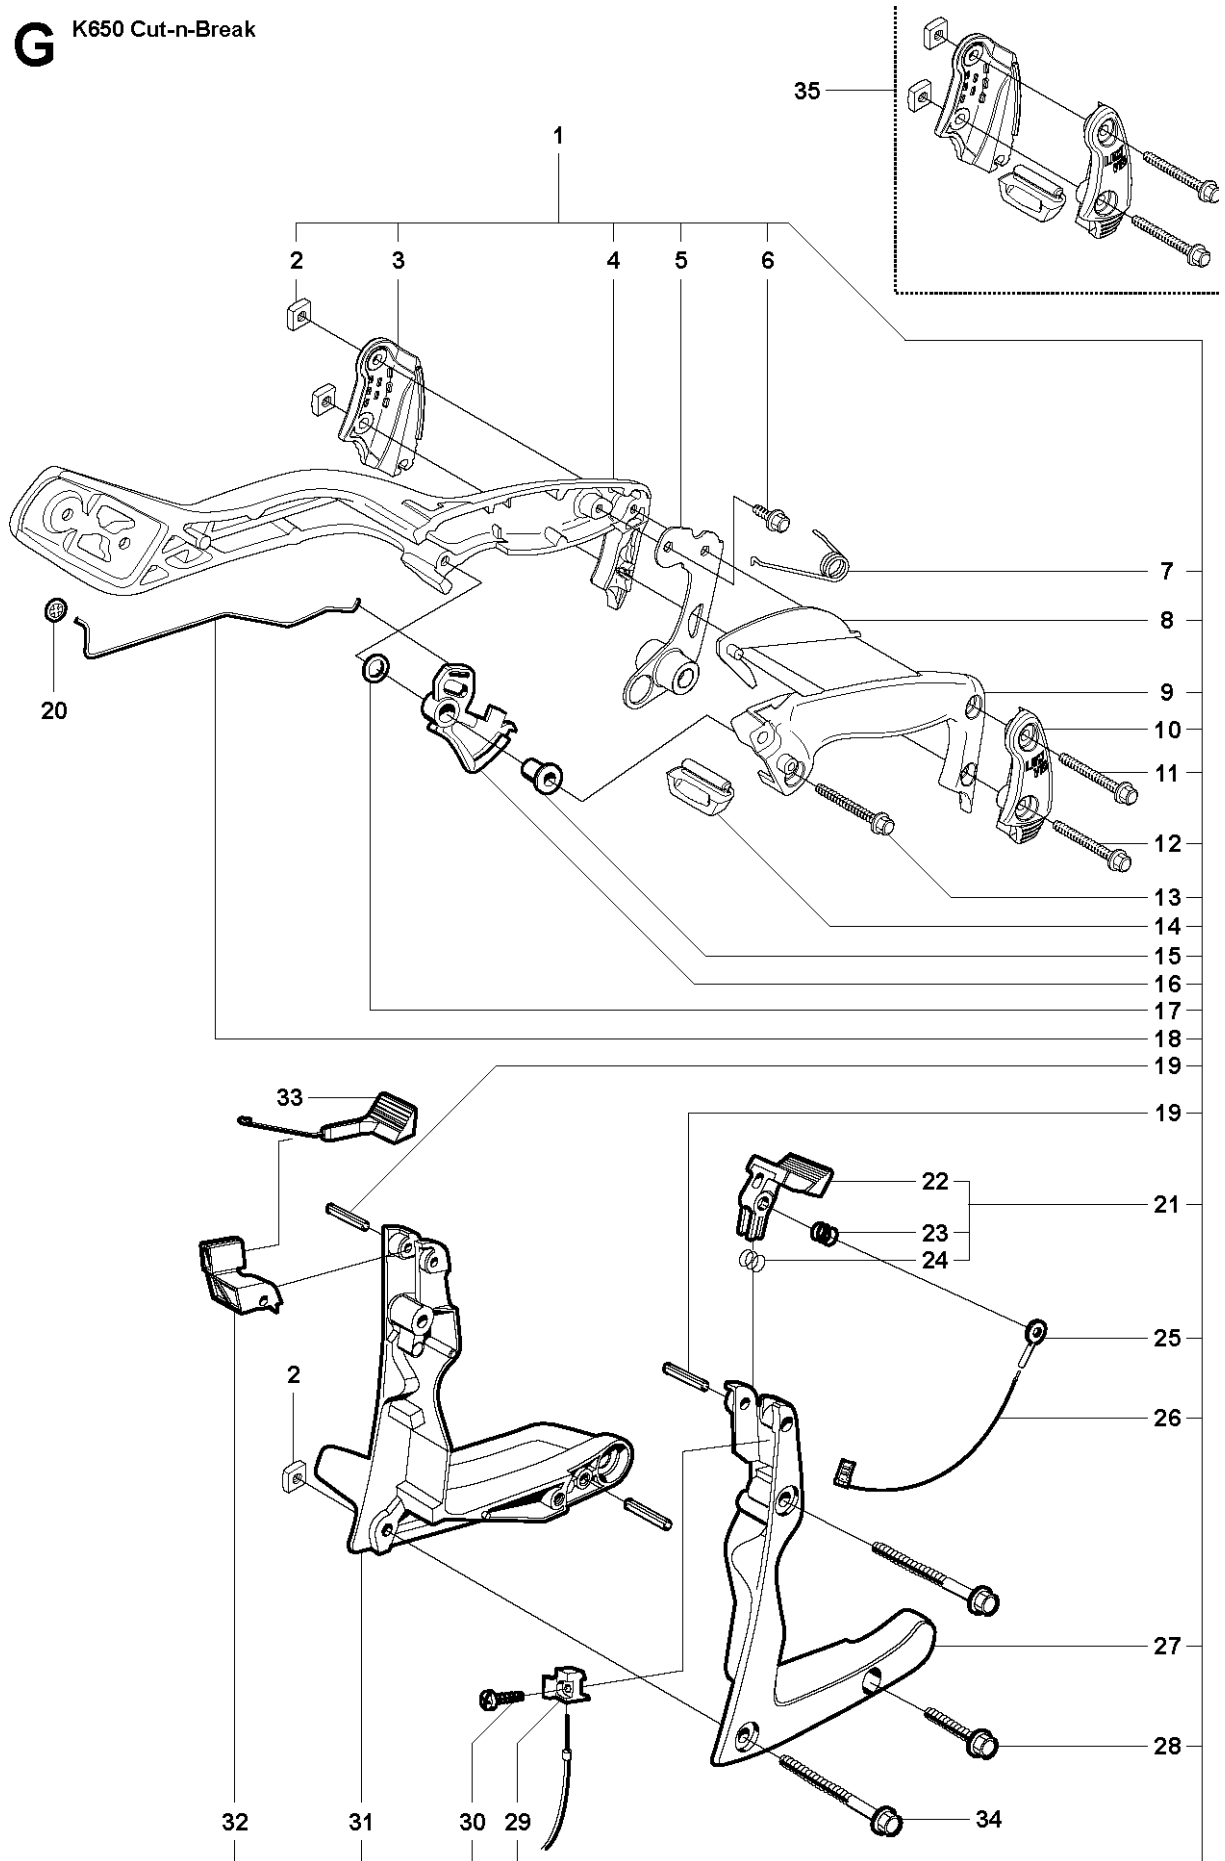

G K650 Cut-n-Break

HANDLE

K650 Cut-n-Break, 2007-01

Ref	Part No	Description	Remark	QTY KIT
1	544 39 32-01	HOSE CLIP	Incl. 2 - 19, 21, 25 - 32	1
2	503 22 65-04	SQUARE NUT		4
3	506 38 87-02	WEIGHT		1
4	506 35 08-05	HANDLE HALF		1
5	506 38 69-01	ANTIVIBRATION ELEMENT		1
6	503 20 00-02	SCREW EHHFM		1
7	505 29 56-14	TORSION SPRING		1
8	544 92 70-01	THROTTLE LOCKOUT		1
9	506 39 48-02	HANDLE HALF		1
10	506 38 88-02	WEIGHT		1
11	503 20 00-44	SCREW EHHFM		1
12	503 20 00-09	SCREW EHHFM		1
13	503 20 00-08	SCREW EHHFM		1
14	506 38 89-02	GROUND SUPPORT		1
15	505 26 76-73	SPACING SLEEVE		1
16	544 92 69-01	THROTTLE CONTROL		1
17	503 23 00-11	WASHER		1
18	505 26 94-27	THROTTLE ROD		1
19	721 42 58-20	SPRING PIN		3
20	735 58 18-00	WASHER		1
21	506 26 30-02	SWITCH	Incl. 22, 23, 24	1
22	506 22 47-03	SWITCH		1
23	506 26 28-01	COMPRESSION SPRING		1
24	503 89 16-01	SPRING		1
25	503 40 17-01	CONTACT PLATE		1
26	503 41 18-02	CABLE		1
27	503 40 13-04	CONSOLE		1
28	503 20 00-01	SCREW EHHFM		1
29	506 22 48-01	CABLE HOLDER		1
30	503 21 28-10	SCREW CCRPANT		1
31	503 15 59-04	CONSOLE		1
32	506 22 44-01	GUIDE		1
33	506 22 45-01	CHOKE CONTROL		1
34	503 20 00-10	SCREW EHHFM		2
35	506 39 49-02	WEIGHT		1