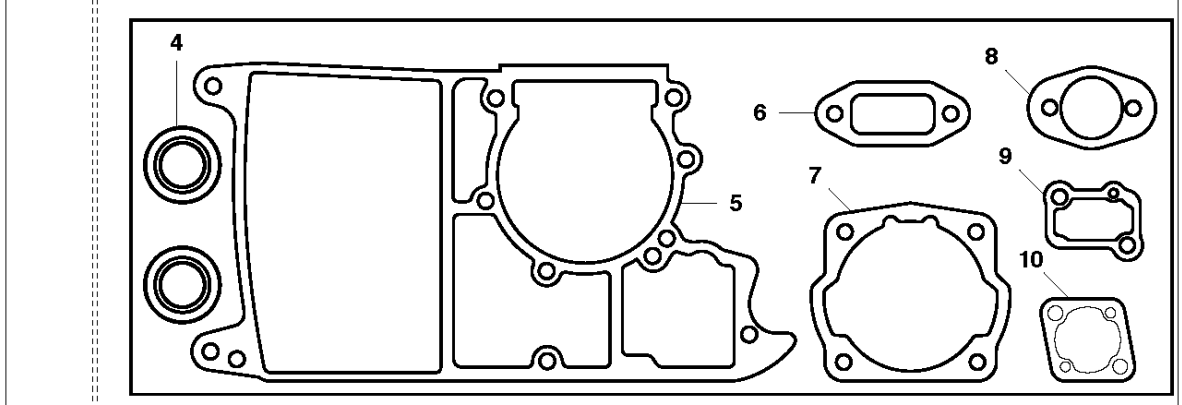

P K650 Cut-n-Brake
Accessories
Zubehöre
Accessoires
Accesorios
Tillbehör

3