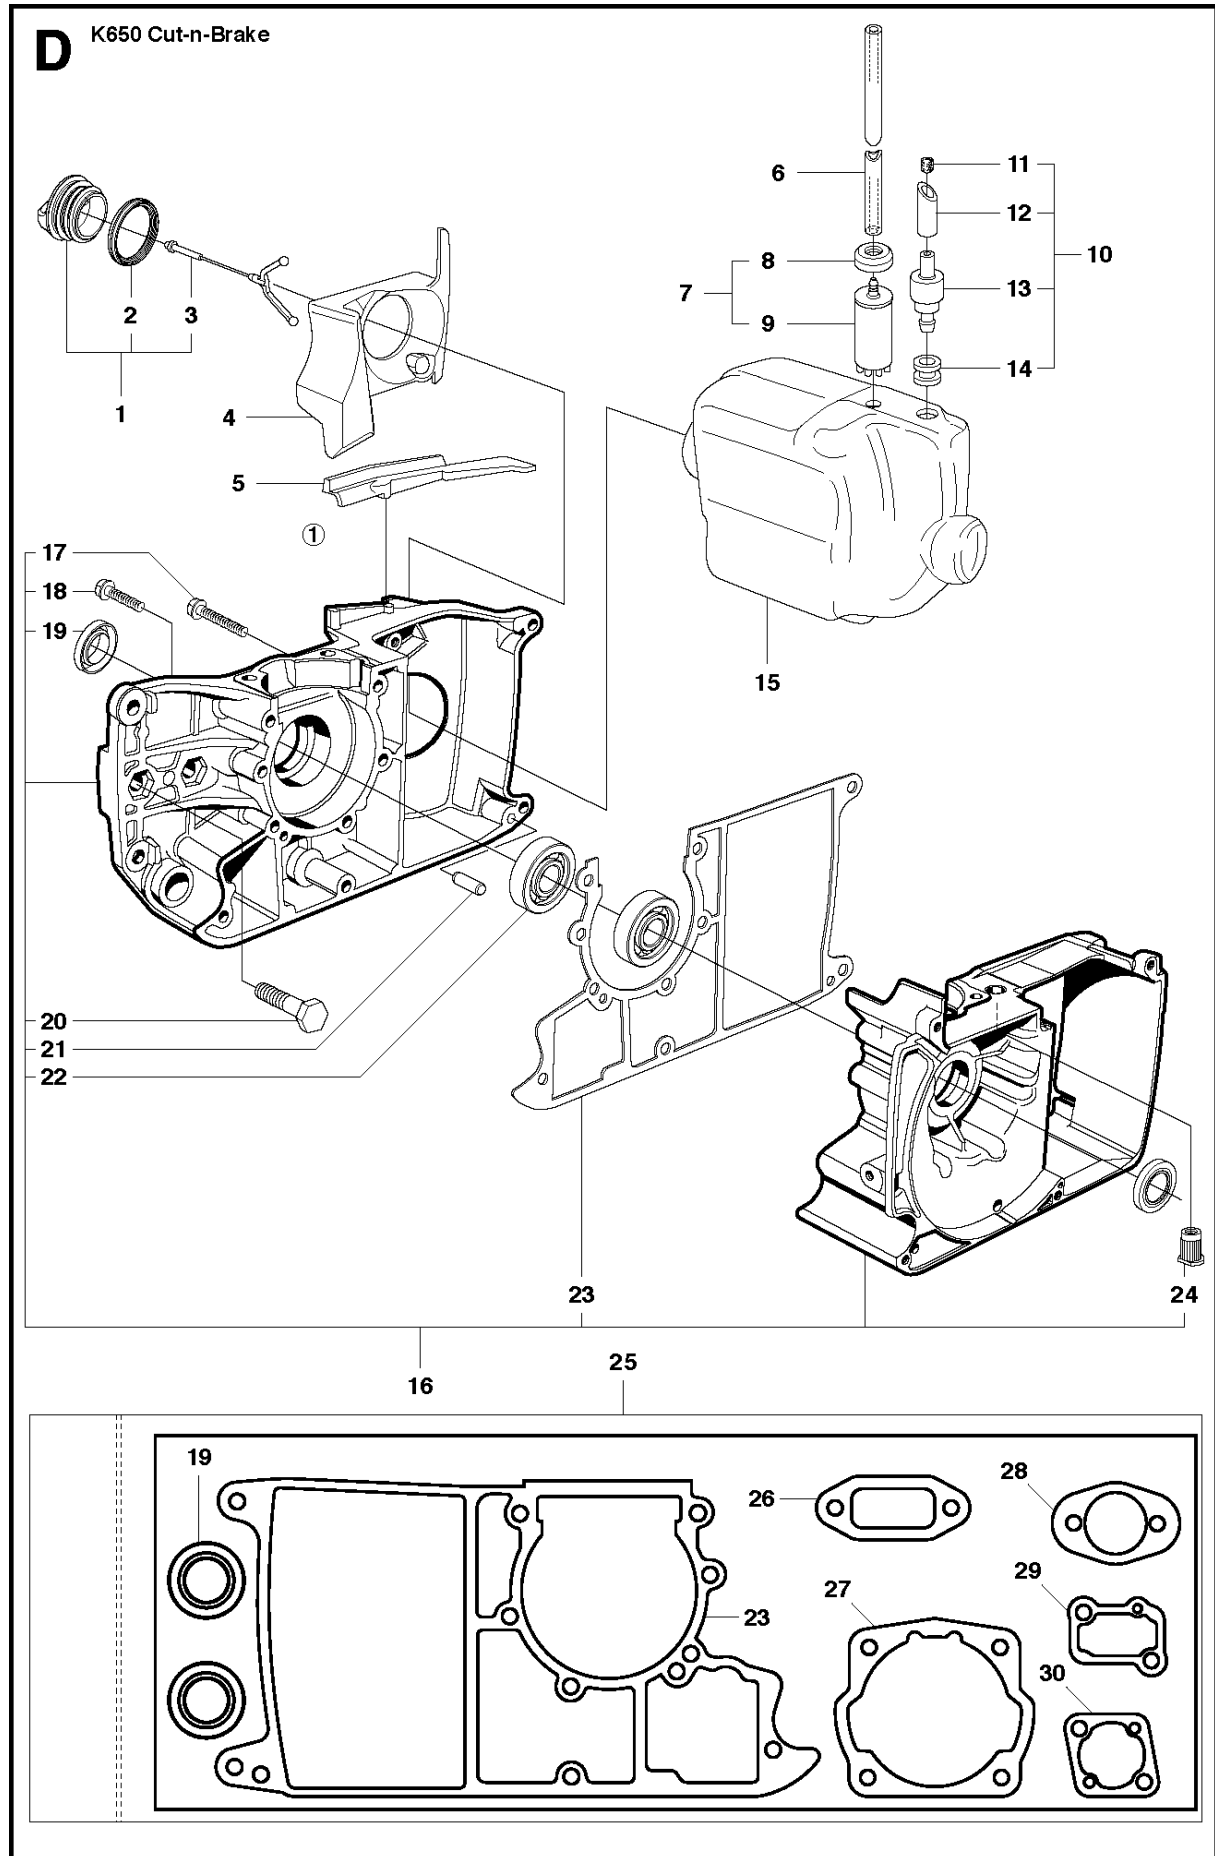

SPARE PARTS LIST

POWER CUTTERS

K650 Cut-n-Break, 2007-01

CUTTER ARM

K650 Cut-n-Break, 2007-01

Ref	Part No	Description	Remark	QTY KIT
1	544 10 52-04	CUTTER ARM	Incl. 2, 9 - 16, 23 - 31	1
2	544 10 50-04	HOSE	Incl. 3 - 7	1
3	506 40 58-01	NIPPLE		1
4	544 04 17-02	HOSE		1
5	506 40 57-02	GROMMET		1
6	506 35 27-02	PROTECTIVE SPRING		1
7	506 09 56-05	HOSE CLAMP		1
8	506 40 98-02	NIPPLE		1
9	506 40 55-02	BELT GUARD		1
10	503 26 30-08	O-RING		2
11	506 40 64-02	BLADE GUARD		1
12	506 40 61-01	SPRING		1
13	506 40 50-02	BELT GUARD		1
14	503 20 00-02	SCREW EHHFM		6
15	506 40 56-01	DEFLECTION LIMITER		1
16	544 10 37-03	BAR	Incl. 20, 22	1
17	544 10 57-03	BEARING CAGE	Incl. 18, 19	1
18	506 40 28-02	BEARING CAGE		1
19	544 10 59-01	BEARING		1
20	504 14 25-01	KIT	Incl. 17, 21	1
21	506 40 29-02	BUSHING		1
22	506 40 53-01	BAR		1
23	506 34 74-21	BELT		1
24	506 40 65-02	BLADE GUARD		1
25	506 40 61-02	SPRING		1
26	506 40 59-01	SEALING		1
27	506 40 46-02	WEAR PROTECTION		1
28	503 21 28-10	SCREW CCRPANT		1
29	506 40 51-01	STOP		2
30	724 12 84-01	SCREW CRPANM		2
31	506 40 56-02	DEFLECTION LIMITER		1
32	544 37 44-02	LABEL		1

C K650 Cut-n-Break

CLUTCH

K650 Cut-n-Break, 2007-01

Ref	Part No	Description	Remark	QTY KIT
1	731 23 18-01	HEXAGON NUT		2
2	503 20 34-19	SCREW CCRPANMO		1
3	544 10 48-05	CLUTCH COVER	Incl. 4 - 9	1
4	506 40 54-02	CLUTCH COVER		1
5	506 40 34-01	PAWL		1
6	735 31 08-20	E-CLIP		1
7	506 40 26-01	SCREW		1
8	506 40 33-01	BELT		1
9	503 21 27-16	SCREW CRPANT		2
10	544 37 45-02	LABEL		1
11	503 74 44-04	CLUTCH ASSY	Incl. 12	1
12	503 74 43-01	CLUTCH SPRING		3
13	503 23 00-73	WASHER		1
15	506 40 32-02	GEAR WHEEL		1
14	505 30 24-15	NEEDLE BEARING	Incl. 13, 15, 16	1
16	740 48 07-03	O-RING		1
17	506 33 16-01	SUPPORT RING		1