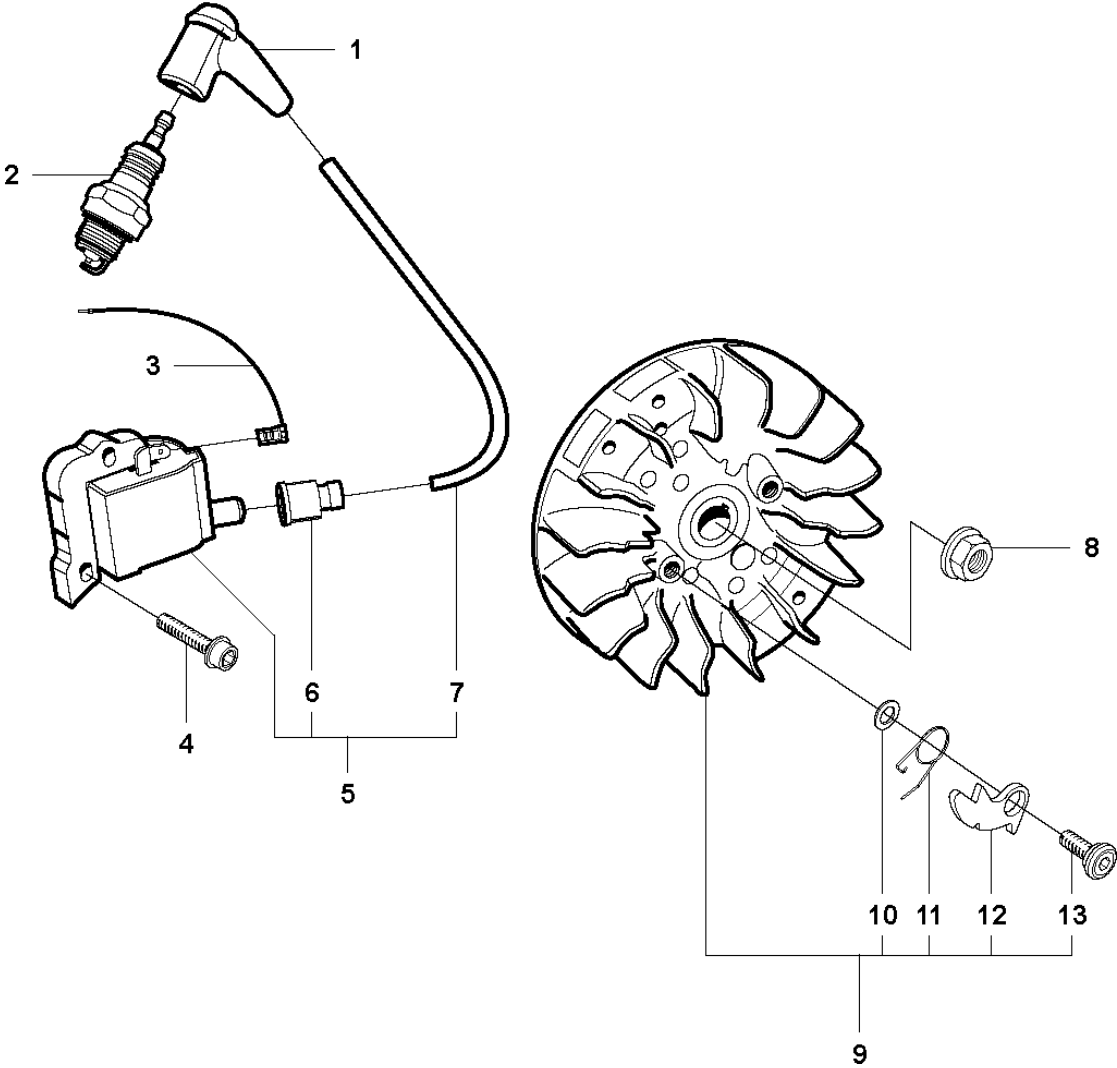

K K650 Cut-n-Break

IGNITION SYSTEM

K650 Cut-n-Break, 2007-01

Ref	Part No	Description	Remark	QTY KIT
1	501 48 54-02	SPARK PLUG CAP		1
2	503 23 51-11	SPARK PLUG	RCJ6Y	1
3	503 41 18-02	CABLE		1
4	503 20 25-20	SCREW IHSCM		2
5	544 01 88-01	IGNITION SYSTEM	Incl. 6, 7	1
6	505 27 75-16	CABLE SLEEVE		1
7	506 38 78-34	IGNITION CABLE	340mm	1
8	503 22 04-01	NUT		1
9	506 21 86-02	FLYWHEEL ASSY	Incl. 10 - 13	1
10	503 23 00-42	WASHER		2
11	501 63 48-01	SPRING		2
12	501 67 32-03	PAWL		2
13	501 81 99-01	SCREW		2