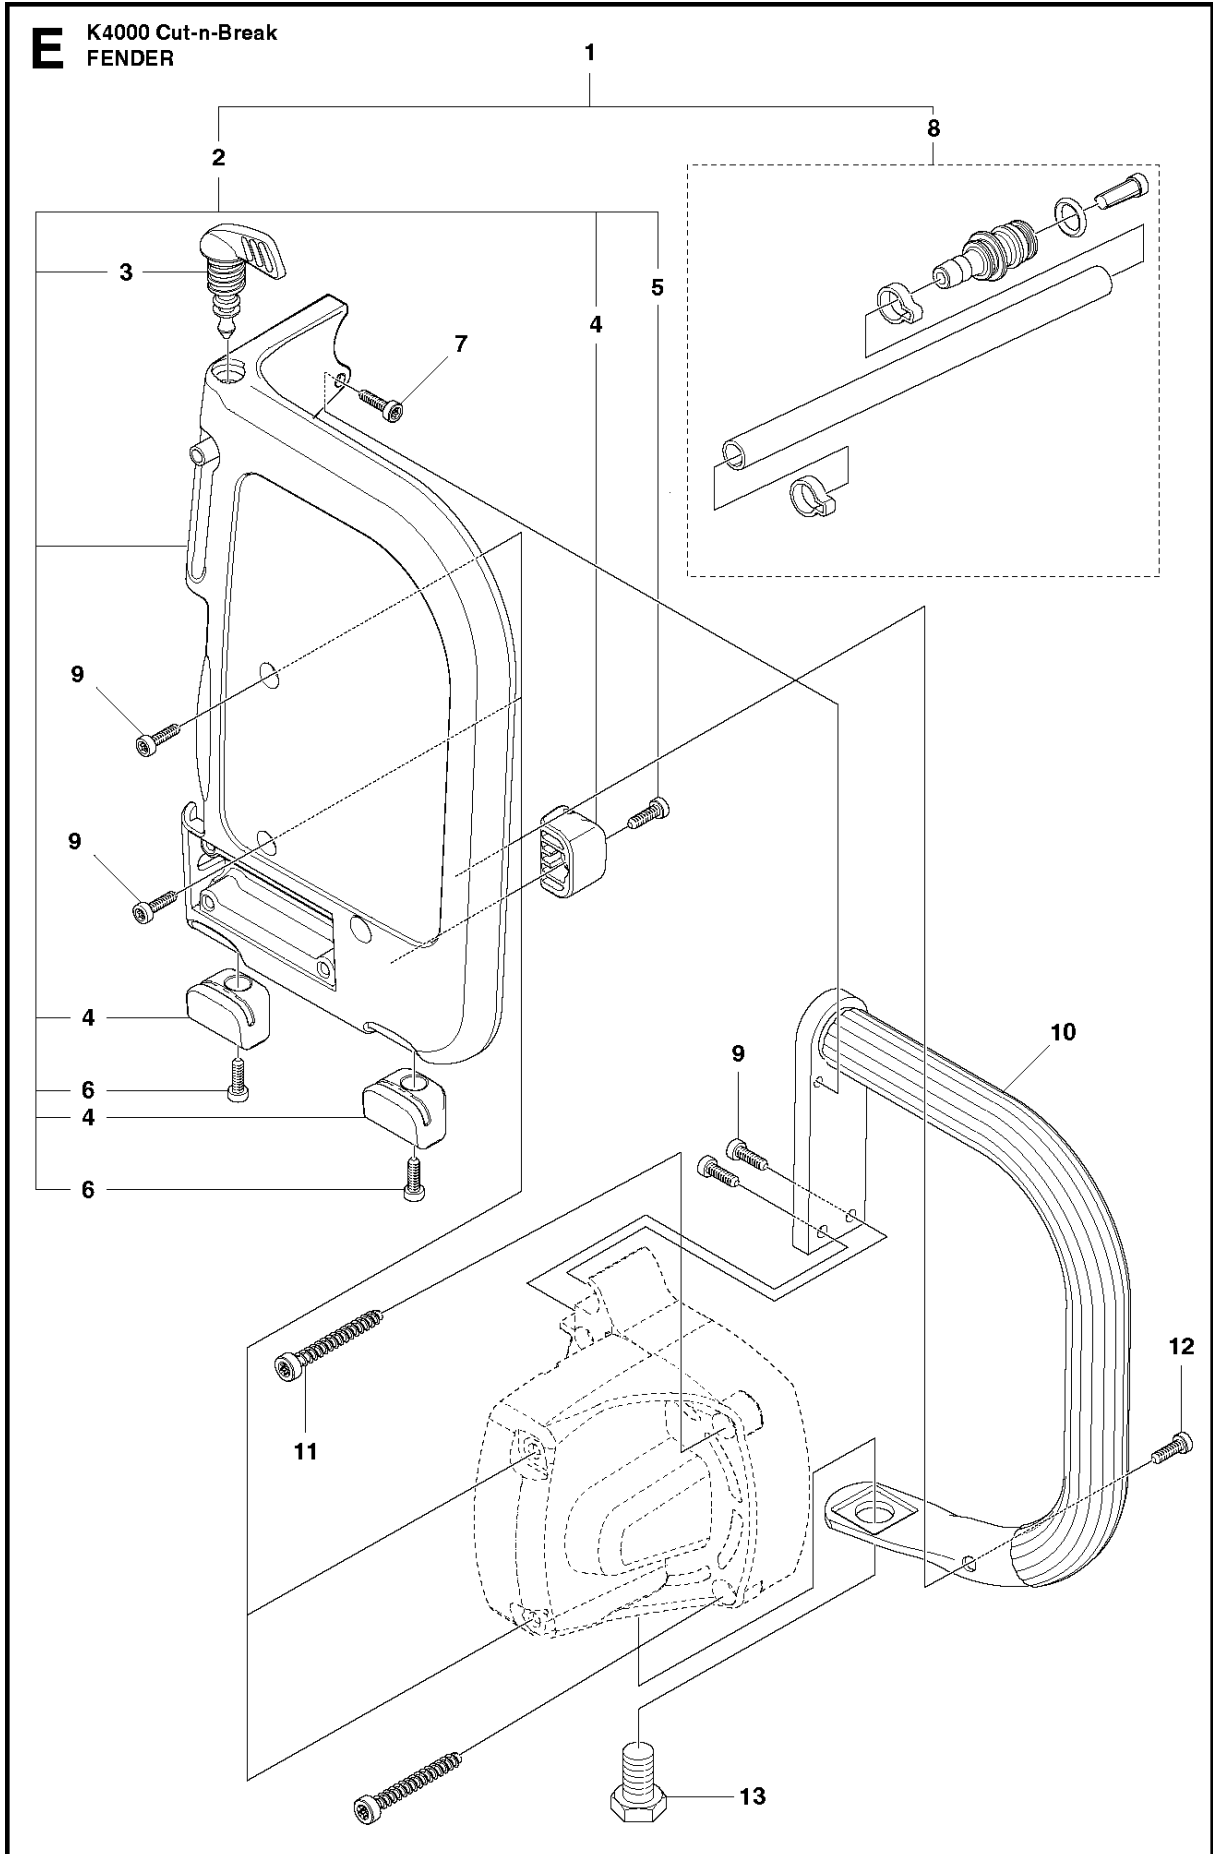

HANDLE

K 4000 Cut-n-Break, 2018-02

Ref	Part No	Description	Remark	QTY KIT
1	504 61 28-02	FENDER	Incl. 2, 8	1
2	504 61 28-03	FENDER	Incl. 3-6	1
3	505 52 42-01	VALVE SPINDLE		1
4	544 98 32-01	GROUND SUPPORT		3
5	504 90 94-10	SCREW ITXSCT		1
6	504 90 94-14	SCREW ITXSCT		2
7	503 21 53-10	SCREW ITXSCM		1
8	575 51 62-02	HOSE ASSY		1
9	503 21 53-16	SCREW ITXSCM		4
10	540 01 83-01	FRONT HANDLE ASSY		1
11	589 58 33-01	SCREW		4
12	504 90 94-25	SCREW ITXSCT		1
13	531 03 12-76	SCREW		1