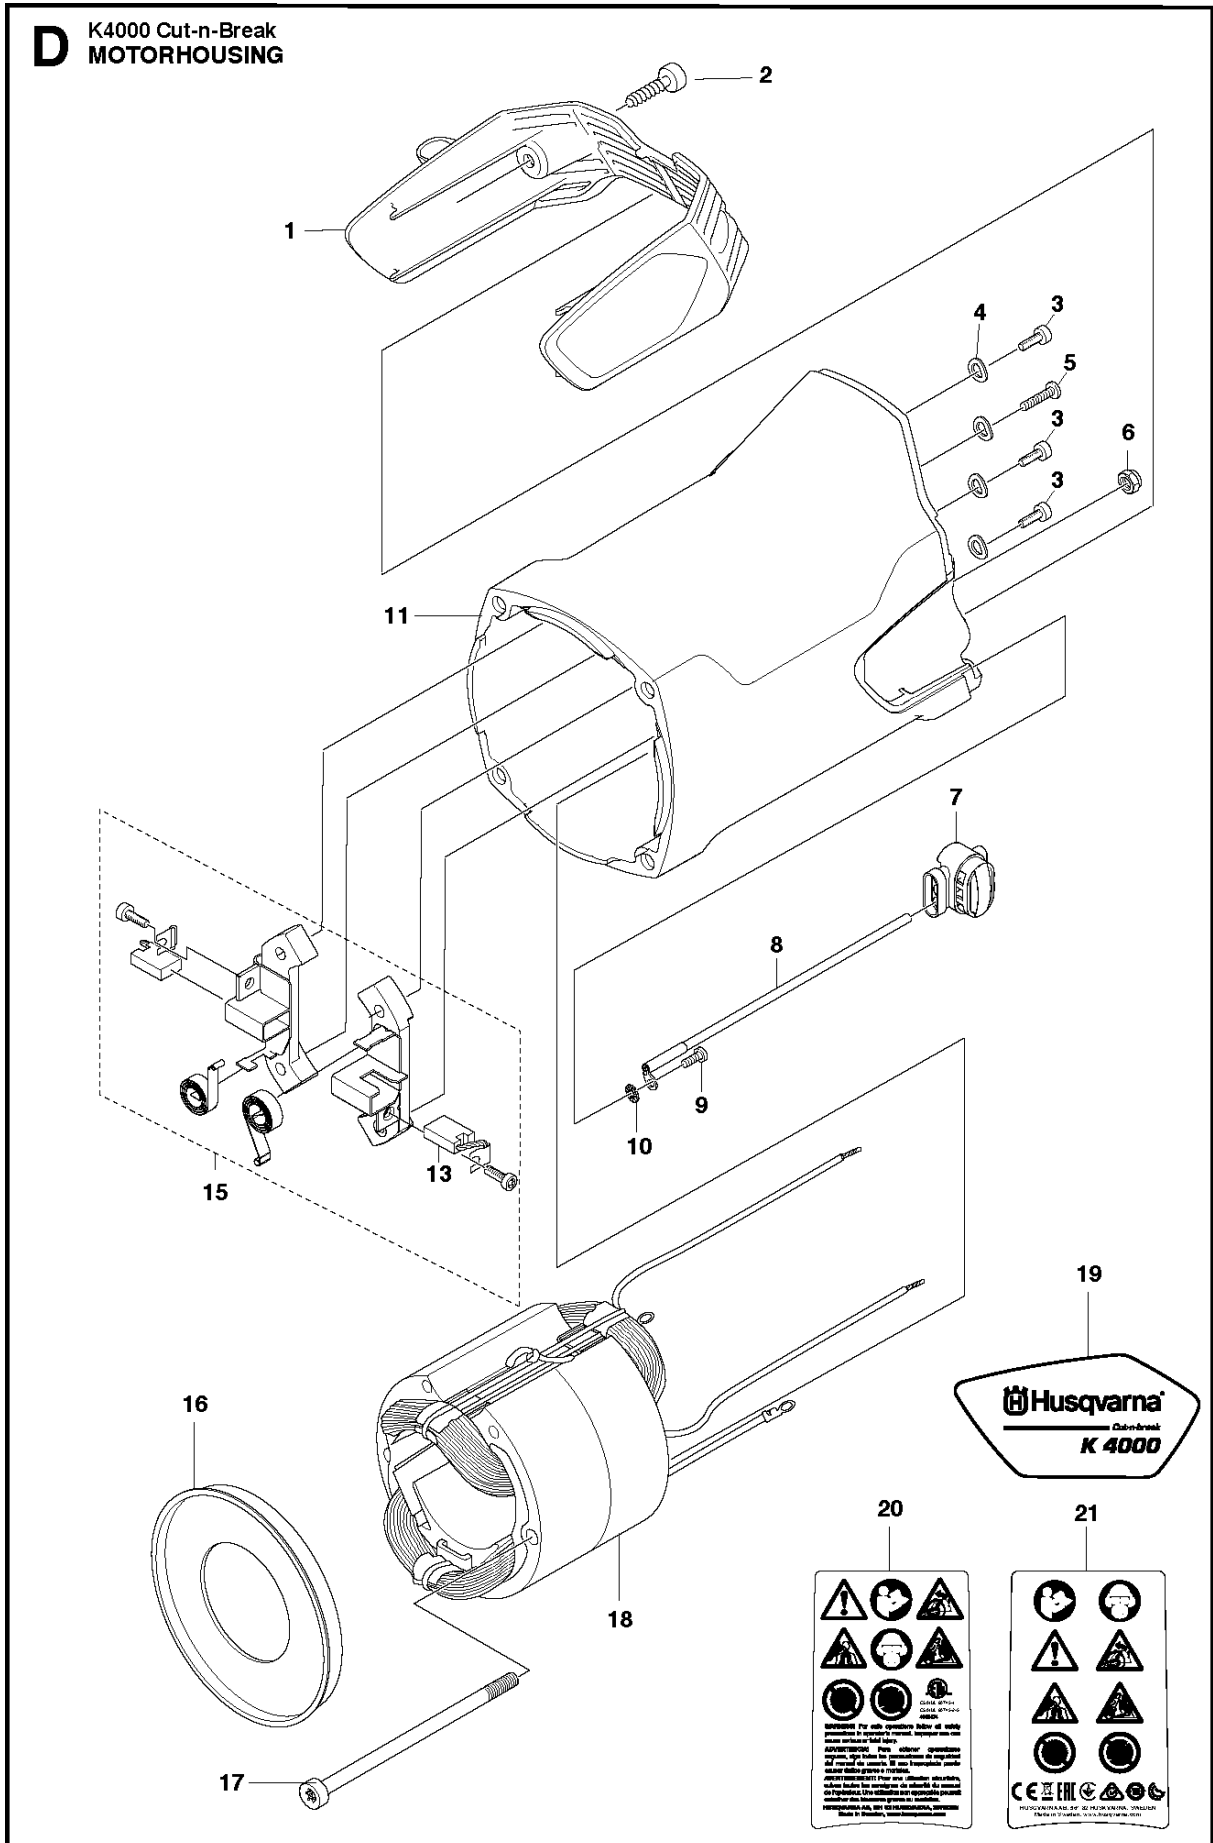

D K4000 Cut-n-Break
MOTORHOUSING

MOTOR HOUSING

K 4000 Cut-n-Break, 2018-02

Ref	Part No	Description	Remark	QTY	KIT
1	582 33 94-02	COVER		1	
2	589 53 01-01	SCREW ITXSCT		2	
3	574 35 35-05	SCREW ITXSCT		3	
4	735 11 36-50	SPRING WASHER		4	
5	574 35 35-07	SCREW ITXSCT		1	
6	732 25 14-01	HEXAGON LOCKING NUT		2	
7	501 98 02-01	COUPLER		1	
8	577 38 40-01	CABLE ASSY		1	
9	589 78 68-01	SCREW		1	
10	735 21 24-01	LOCKWASHER		1	
11	582 33 50-01	MOTOR HOUSING		1	
13	589 91 12-02	CARBON BRUSH	120V	1	15
13	589 91 12-01	CARBON BRUSH	230V	1	15
15	581 05 85-05	BRUSH HOLDER	230V	1	
15	581 05 85-06	BRUSH HOLDER	120V	1	
16	505 53 03-07	AIR STREAM DIRECTOR		1	
17	503 21 53-96	SCREW ITXSCT		2	
18	582 58 41-02	STATOR ASSY	100-120V	1	
18	589 32 44-05	STATOR ASSY	230V	1	
19	589 60 93-02	DECAL		1	
20	589 60 95-01	DECAL	US	1	
21	589 60 95-02	DECAL	RoW	1