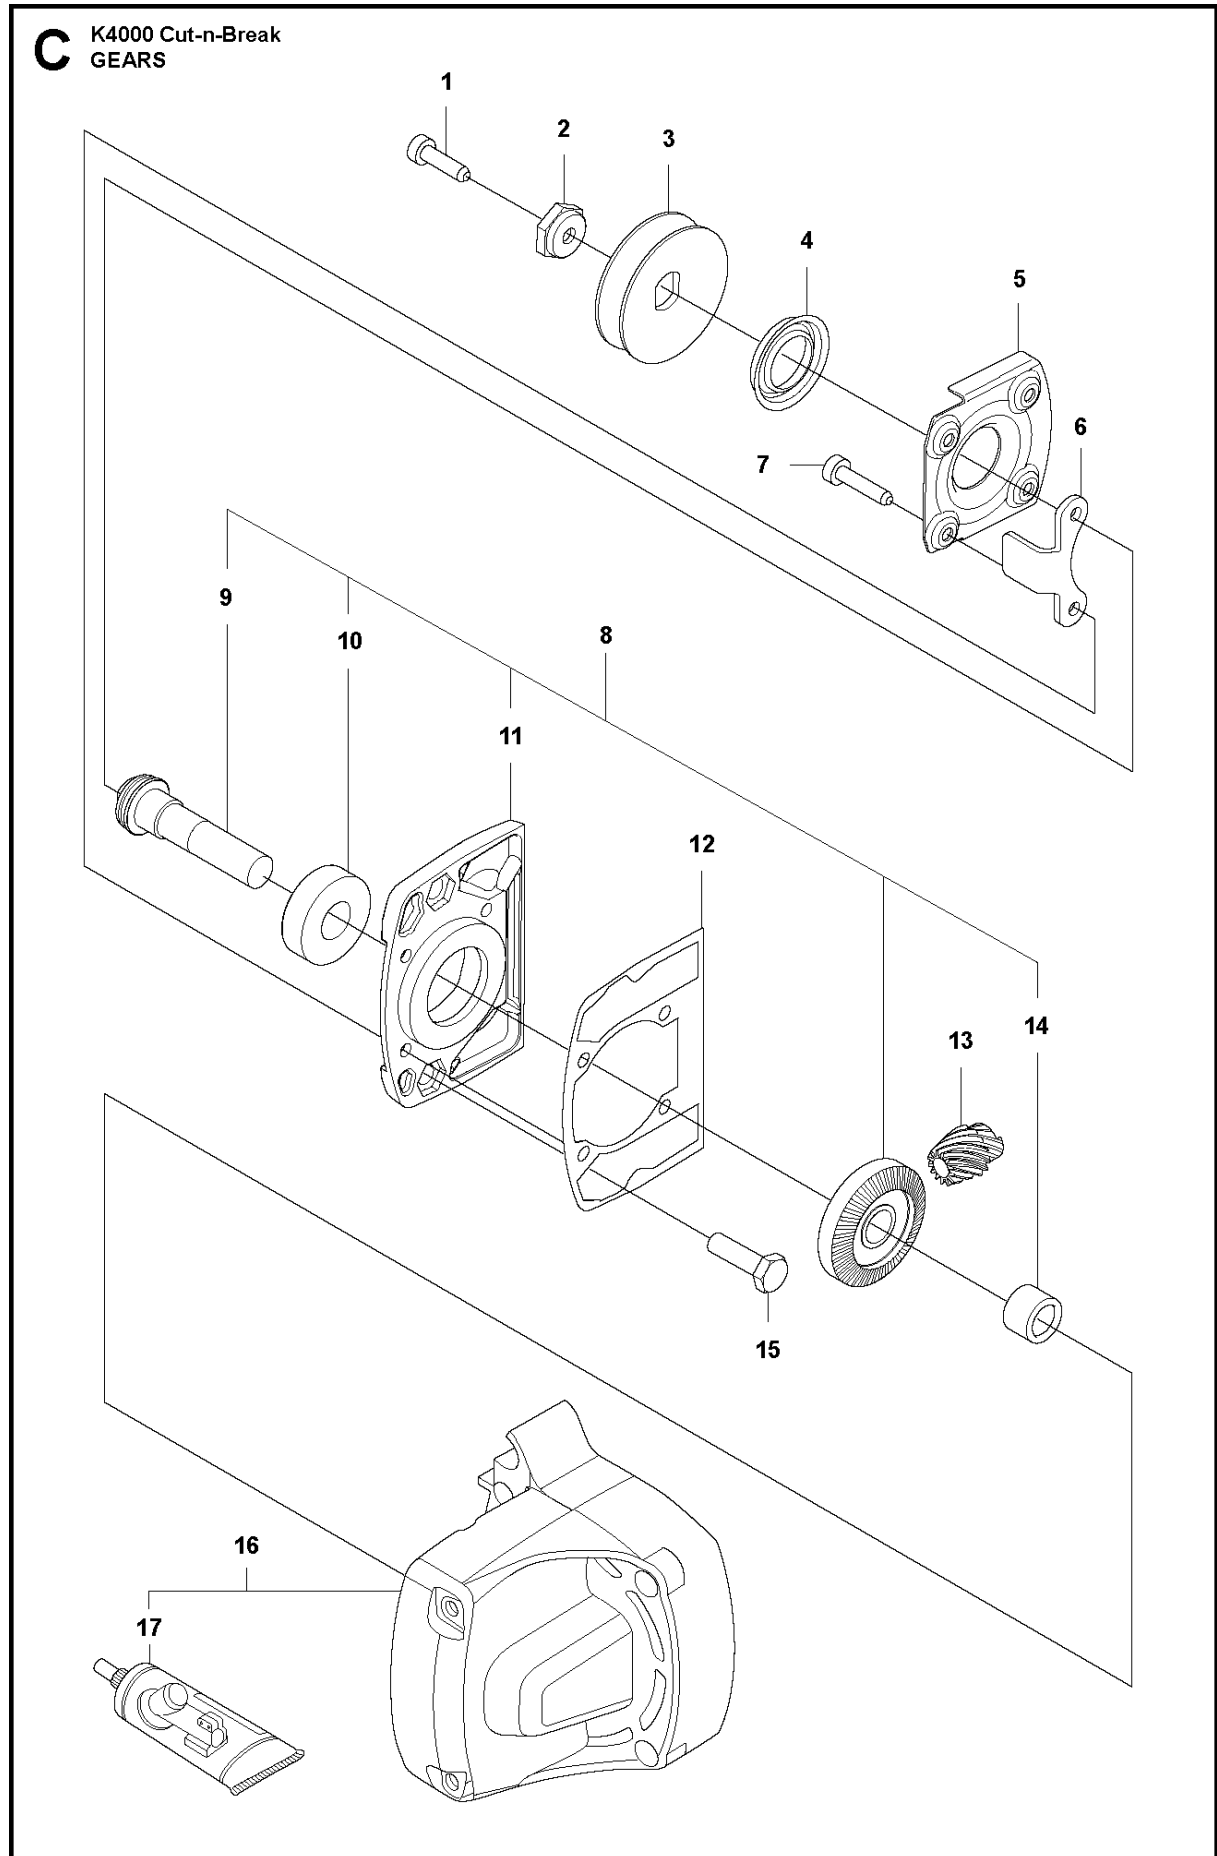

SPARE PARTS LIST

POWER CUTTERS

K 4000 Cut-n-Break, 2018-02

A K4000 Cut-n-Break
Handle

HANDLE

K 4000 Cut-n-Break, 2018-02

Ref	Part No	Description	Remark	QTY KIT
1	589 53 01-01	SCREW ITXSCT		4
2	589 58 33-01	SCREW		4
3	577 48 19-01	SPRING		1
4	589 65 73-02	LOCKING BUTTON		1
5	590 93 57-01	SCREW		2
6	531 03 18-87	CLIP		1
7	577 01 01-05	HOLDER ASSY	100-120V, incl 8	1
7	577 01 01-08	ELECTRONIC BOX	230V, incl 8	1
8	578 03 26-01	SLEEVE	100-120V	1
8	578 03 24-01	SLEEVE	230V	2
9	531 03 18-83	SWITCH		1
10	599 19 88-01	HANDLE HALF		1
11	599 19 89-01	HANDLE HALF		1

B K4000 Cut-n-Break
MOTOR

MOTOR

K 4000 Cut-n-Break, 2018-02

Ref	Part No	Description	Remark	QTY KIT
1	577 06 66-01	RUBBER BUSHING		1
2	503 25 09-01	BEARING		1
3	579 25 62-01	SCREW		1
4	582 58 66-02	ROTOR	100-120V	1
4	582 58 66-01	ROTOR	230V	1
5	735 31 33-10	CIRCLIP		1
6	531 07 39-44	BALL BEARING		1
7	505 53 03-16	SPACER		1
8	505 53 03-41	GASKET		1
9	505 53 03-52	SPACER		1
10	505 53 03-19	SPACER		1
11	505 45 41-01	PINION		1
12	523 12 24-02	NUT		1

GEARS

K 4000 Cut-n-Break, 2018-02

Ref	Part No	Description	Remark	QTY KIT
1	544 21 84-20	SCREW ITXSCM		1
2	504 03 83-01	SPACING SLEEVE		1
3	544 43 39-01	DRIVING PULLEY		1
4	506 32 06-01	SEALING		1
5	544 43 41-01	FLANGE		1
6	544 43 37-01	BRACKET		1
7	503 21 53-25	SCREW ITXSCM		4
8	544 42 66-01	GEAR SET	Incl. 9 - 11	1
9	544 42 64-01	GEAR WHEEL SHAFT		1
10	583 95 33-01	BALL BEARING		1
11	588 07 35-01	GEAR HOUSING		1
12	504 11 03-03	GASKET		1
13	505 45 41-01	PINION		1
14	503 25 53-01	NEEDLE BEARING		1
15	725 24 53-71	SCREW EHHM		2
16	574 21 43-05	GEAR HOUSING	Incl. 17	1
17	503 97 64-01	GREASE		1