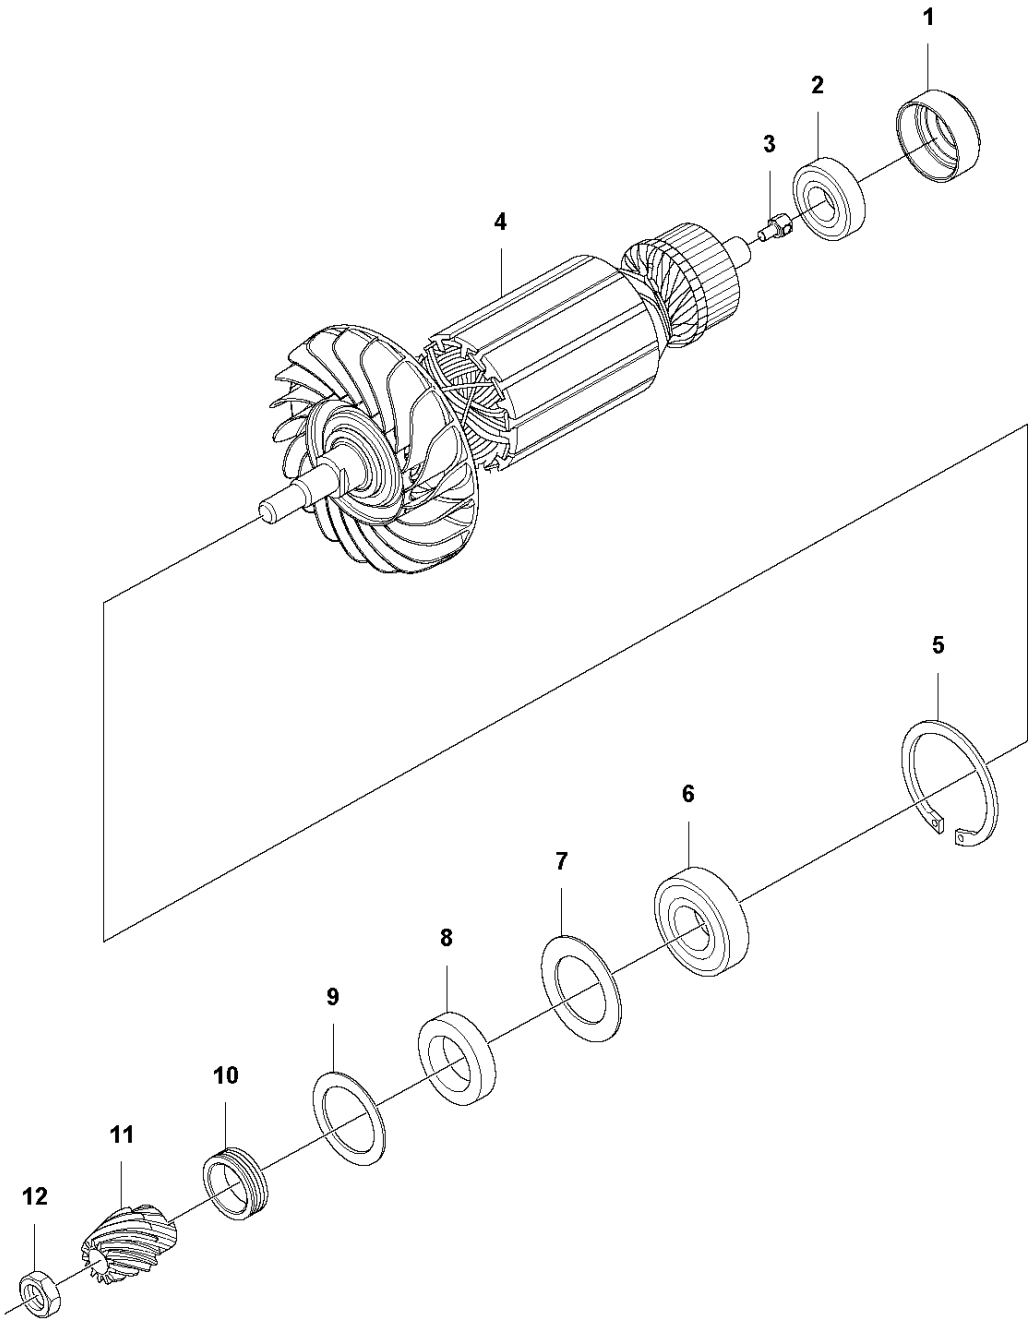

SPARE PARTS LIST

POWER CUTTERS

K 4000 Cut-n-Break, 2018-02

A K4000 Cut-n-Break
Handle

HANDLE

K 4000 Cut-n-Break, 2018-02

Ref	Part No	Description	Remark	QTY KIT
1	589 53 01-01	SCREW ITXSCT		4
2	589 58 33-01	SCREW		4
3	577 48 19-01	SPRING		1
4	589 65 73-02	LOCKING BUTTON		1
5	590 93 57-01	SCREW		2
6	531 03 18-87	CLIP		1
7	577 01 01-05	HOLDER ASSY	100-120V, incl 8	1
7	577 01 01-08	ELECTRONIC BOX	230V, incl 8	1
8	578 03 26-01	SLEEVE	100-120V	1
8	578 03 24-01	SLEEVE	230V	2
9	531 03 18-83	SWITCH		1
10	599 19 88-01	HANDLE HALF		1
11	599 19 89-01	HANDLE HALF		1

B K4000 Cut-n-Break
MOTOR

MOTOR

K 4000 Cut-n-Break, 2018-02

Ref	Part No	Description	Remark	QTY KIT
1	577 06 66-01	RUBBER BUSHING		1
2	503 25 09-01	BEARING		1
3	579 25 62-01	SCREW		1
4	582 58 66-02	ROTOR	100-120V	1
4	582 58 66-01	ROTOR	230V	1
5	735 31 33-10	CIRCLIP		1
6	531 07 39-44	BALL BEARING		1
7	505 53 03-16	SPACER		1
8	505 53 03-41	GASKET		1
9	505 53 03-52	SPACER		1
10	505 53 03-19	SPACER		1
11	505 45 41-01	PINION		1
12	523 12 24-02	NUT		1

GEARS

K 4000 Cut-n-Break, 2018-02

Ref	Part No	Description	Remark	QTY KIT
1	544 21 84-20	SCREW ITXSCM		1
2	504 03 83-01	SPACING SLEEVE		1
3	544 43 39-01	DRIVING PULLEY		1
4	506 32 06-01	SEALING		1
5	544 43 41-01	FLANGE		1
6	544 43 37-01	BRACKET		1
7	503 21 53-25	SCREW ITXSCM		4
8	544 42 66-01	GEAR SET	Incl. 9 - 11	1
9	544 42 64-01	GEAR WHEEL SHAFT		1
10	583 95 33-01	BALL BEARING		1
11	588 07 35-01	GEAR HOUSING		1
12	504 11 03-03	GASKET		1
13	505 45 41-01	PINION		1
14	503 25 53-01	NEEDLE BEARING		1
15	725 24 53-71	SCREW EHHM		2
16	574 21 43-05	GEAR HOUSING	Incl. 17	1
17	503 97 64-01	GREASE		1