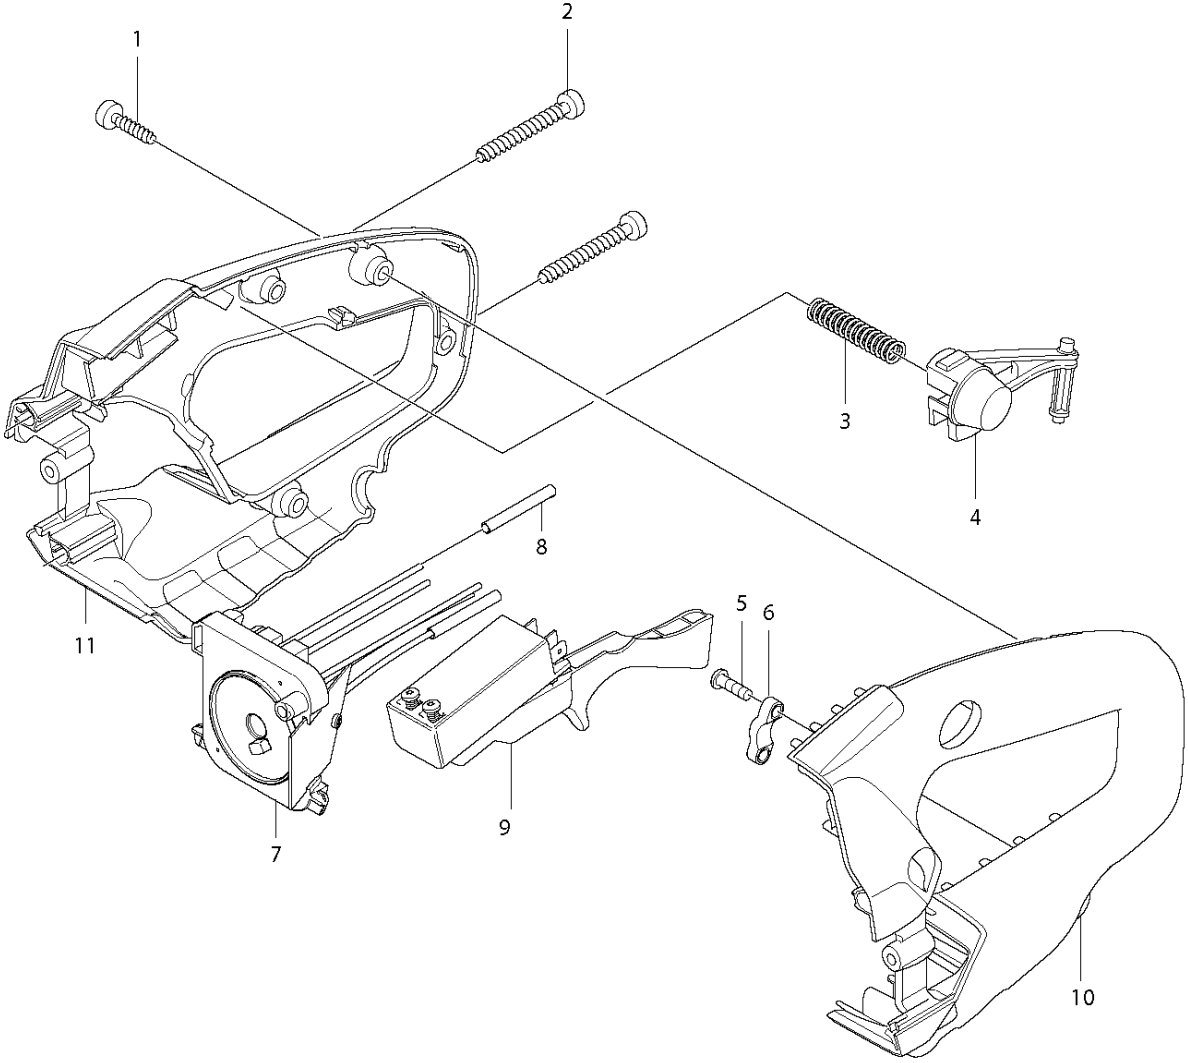

SPARE PARTS LIST

POWER CUTTERS

K 4000 Cut-n-Break, 2018-02

A K4000 Cut-n-Break
Handle

HANDLE

K 4000 Cut-n-Break, 2018-02

Ref	Part No	Description	Remark	QTY KIT
1	589 53 01-01	SCREW ITXSCT		4
2	589 58 33-01	SCREW		4
3	577 48 19-01	SPRING		1
4	589 65 73-02	LOCKING BUTTON		1
5	590 93 57-01	SCREW		2
6	531 03 18-87	CLIP		1
7	577 01 01-05	HOLDER ASSY	100-120V, incl 8	1
7	577 01 01-08	ELECTRONIC BOX	230V, incl 8	1
8	578 03 26-01	SLEEVE	100-120V	1
8	578 03 24-01	SLEEVE	230V	2
9	531 03 18-83	SWITCH		1
10	599 19 88-01	HANDLE HALF		1
11	599 19 89-01	HANDLE HALF		1

B K4000 Cut-n-Break
MOTOR

MOTOR

K 4000 Cut-n-Break, 2018-02

Ref	Part No	Description	Remark	QTY KIT
1	577 06 66-01	RUBBER BUSHING		1
2	503 25 09-01	BEARING		1
3	579 25 62-01	SCREW		1
4	582 58 66-02	ROTOR	100-120V	1
4	582 58 66-01	ROTOR	230V	1
5	735 31 33-10	CIRCLIP		1
6	531 07 39-44	BALL BEARING		1
7	505 53 03-16	SPACER		1
8	505 53 03-41	GASKET		1
9	505 53 03-52	SPACER		1
10	505 53 03-19	SPACER		1
11	505 45 41-01	PINION		1
12	523 12 24-02	NUT		1

GEARS

K 4000 Cut-n-Break, 2018-02

Ref	Part No	Description	Remark	QTY KIT
1	544 21 84-20	SCREW ITXSCM		1
2	504 03 83-01	SPACING SLEEVE		1
3	544 43 39-01	DRIVING PULLEY		1
4	506 32 06-01	SEALING		1
5	544 43 41-01	FLANGE		1
6	544 43 37-01	BRACKET		1
7	503 21 53-25	SCREW ITXSCM		4
8	544 42 66-01	GEAR SET	Incl. 9 - 11	1
9	544 42 64-01	GEAR WHEEL SHAFT		1
10	583 95 33-01	BALL BEARING		1
11	588 07 35-01	GEAR HOUSING		1
12	504 11 03-03	GASKET		1
13	505 45 41-01	PINION		1
14	503 25 53-01	NEEDLE BEARING		1
15	725 24 53-71	SCREW EHHM		2
16	574 21 43-05	GEAR HOUSING	Incl. 17	1
17	503 97 64-01	GREASE		1