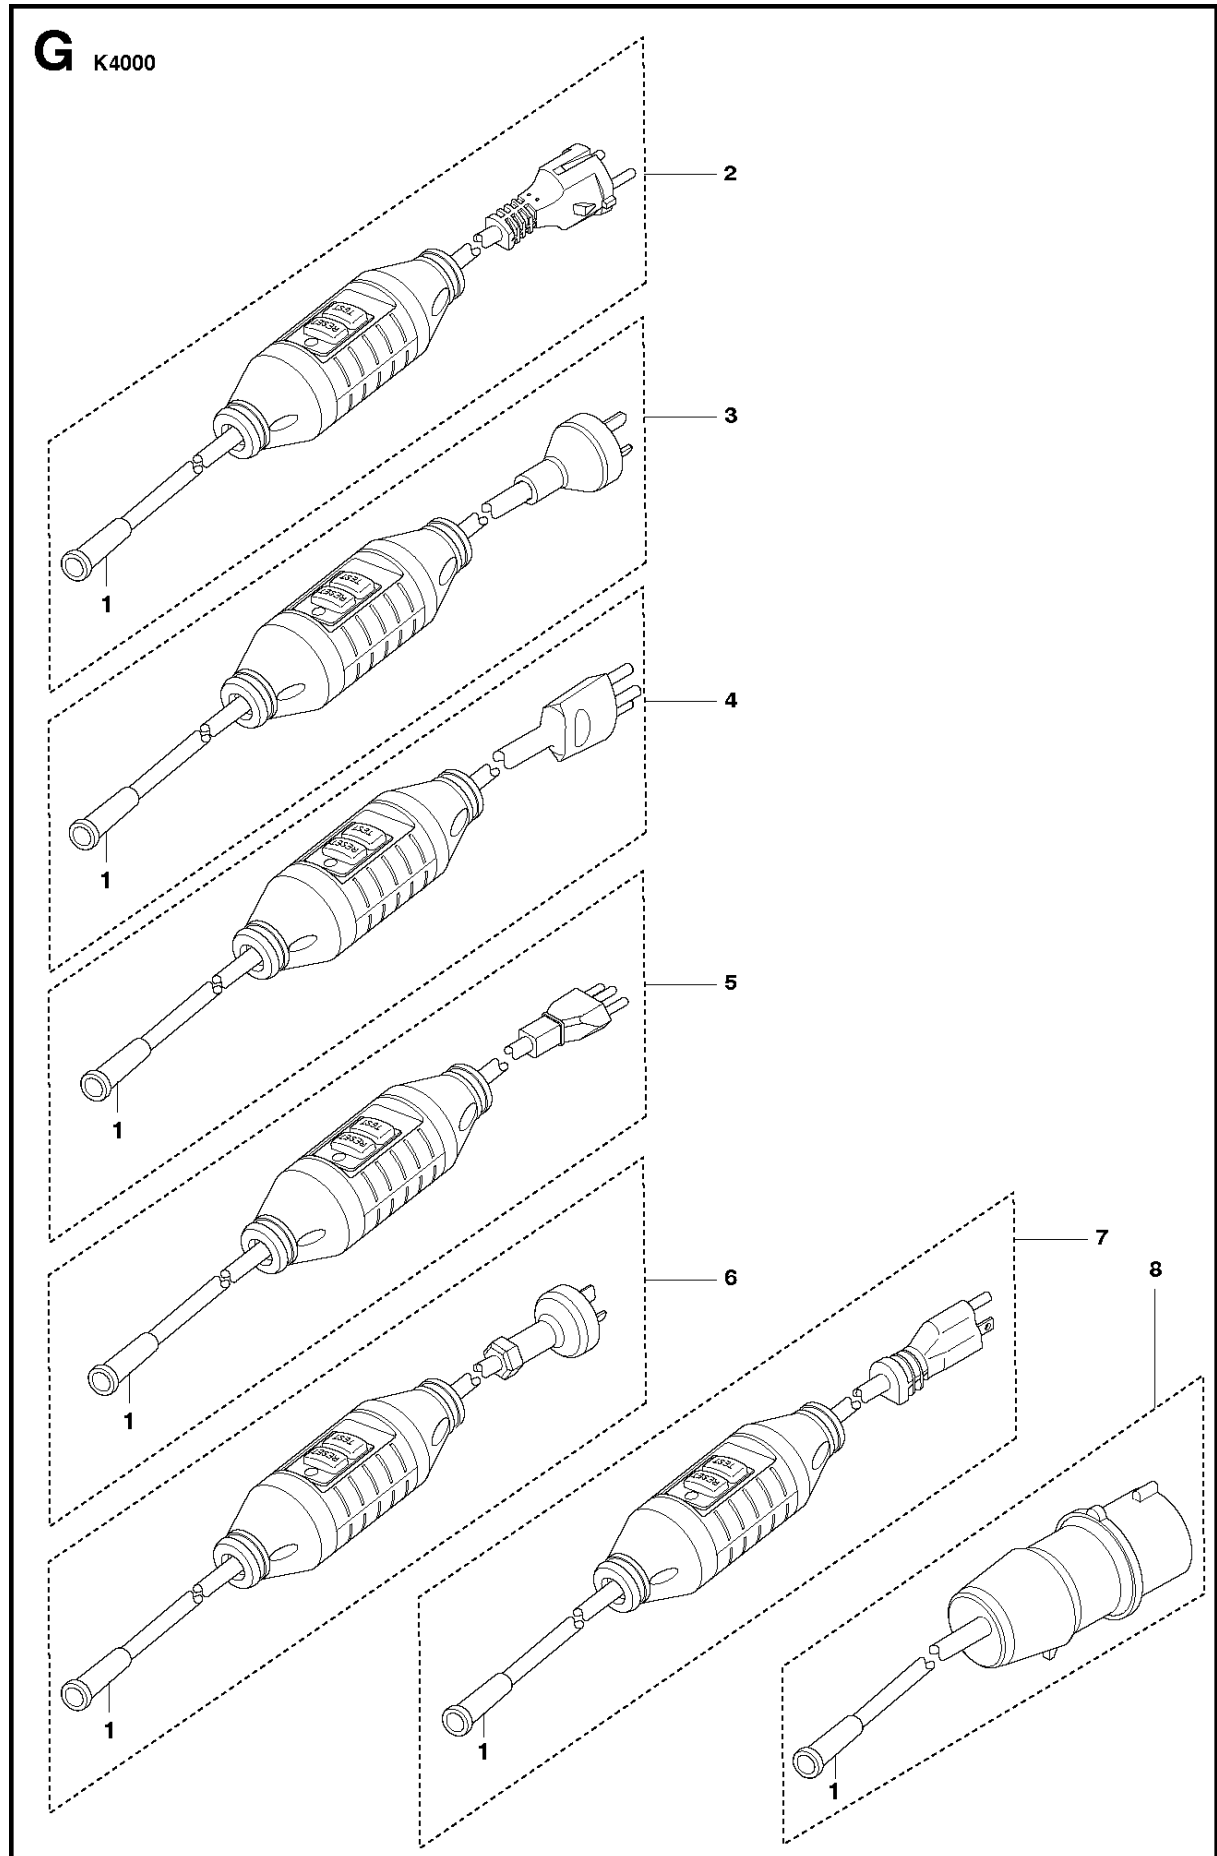

ELECTRICAL

K 4000, 2018-03

Ref	Part No	Description	Remark	QTY KIT
1	575 81 10-01	CABLE SLEEVE		1
2	594 00 56-01	CABLE ASSY	230V PRCD, incl 1	1
3	594 00 56-06	CABLE ASSY	110V PRCD, AU, incl 1	1
4	594 00 56-05	CABLE ASSY	230V PRCD, CH, incl 1	1
5	594 00 56-07	CABLE ASSY	230V PRCD, BR, incl 1	1
6	594 00 56-02	CABLE ASSY	230V PRCD, CN, incl 1	1
7	594 00 56-03	CABLE ASSY	100-120V PRCD, JP, US, incl 1	1
8	593 90 39-01	CABLE ASSY	110V UK, incl 1	1