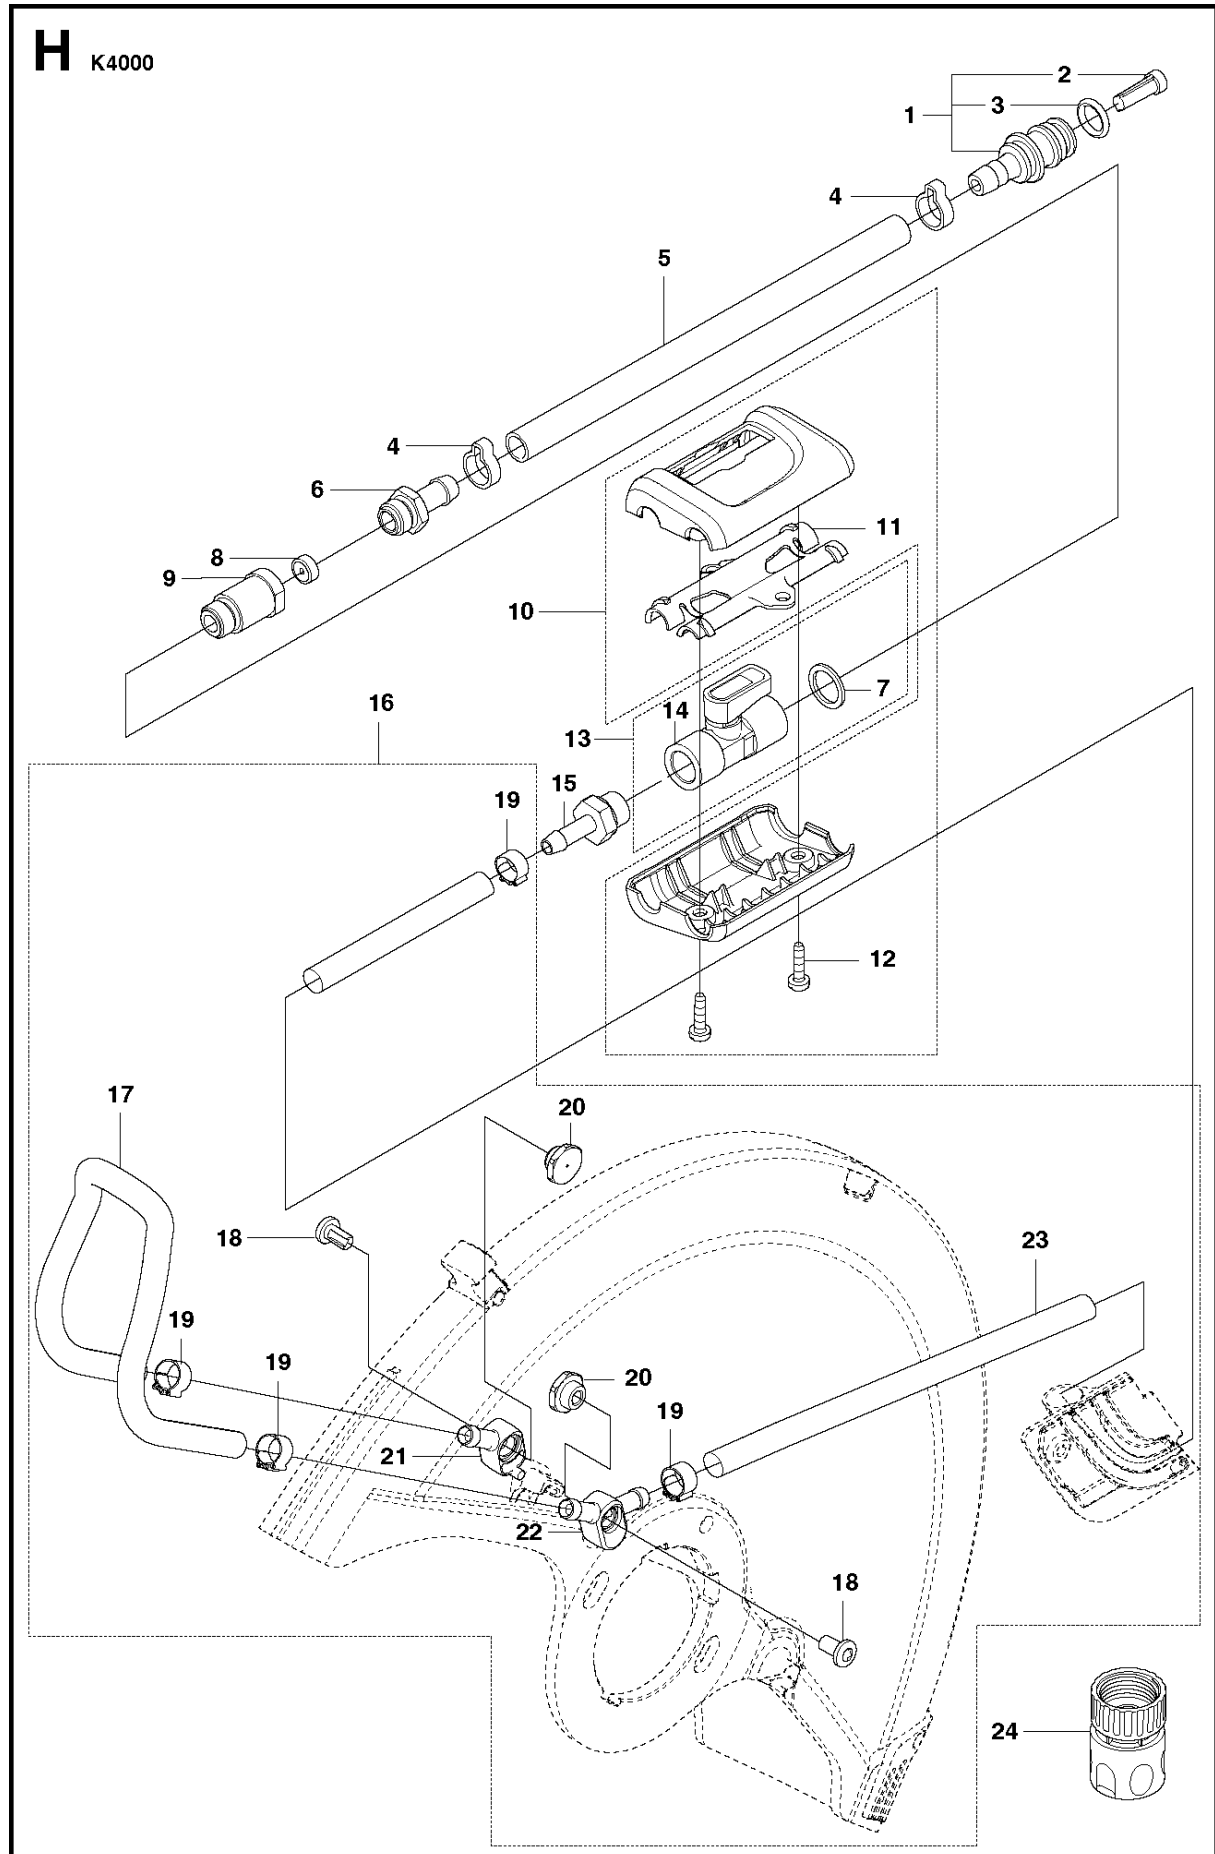

HOSE

K 4000, 2018-03

Ref	Part No	Description	Remark	QTY KIT
1	506 29 57-02	NIPPLE	Inlc. 2 - 3	1
2	506 29 88-01	FILTER		1
3	505 10 35-01	O-RING		1
4	576 12 97-01	HOSE CLAMP		2
5	506 60 75-01	HOSE		1
6	501 07 42-01	NIPPLE		1
7	531 07 42-60	WASHER		1
8	506 48 61-01	FLOW CONTROL		1
9	575 30 33-01	NIPPLE		1
10	522 94 51-01	HOUSING	Inlc. 11 - 12	1
11	510 18 75-01	INSERT	Not for UK	1
12	504 90 94-10	SCREW ITXSCT	UK	2
12	504 90 94-10	SCREW ITXSCT	RoW	3
13	510 19 59-01	VALVE KIT	Inlc. 7, 14	1
14	576 25 80-01	VALVE		1
15	589 99 66-01	NIPPLE		1
16	505 09 54-07	HOSE KIT	Inlc. 17 - 23	1
17	578 19 81-07	HOSE	320mm	1
18	504 63 46-01	SCREW ITXSCT		2
19	506 49 87-01	HOSE CLAMP		4
20	576 79 84-01	NIPPLE		2
21	504 63 45-01	HOUSING		1
22	505 11 55-01	HOUSING		1
23	578 19 81-08	HOSE	720mm	1
24	503 26 60-03	COUPLER	USA	1
24	503 26 60-04	COUPLER	RoW	1