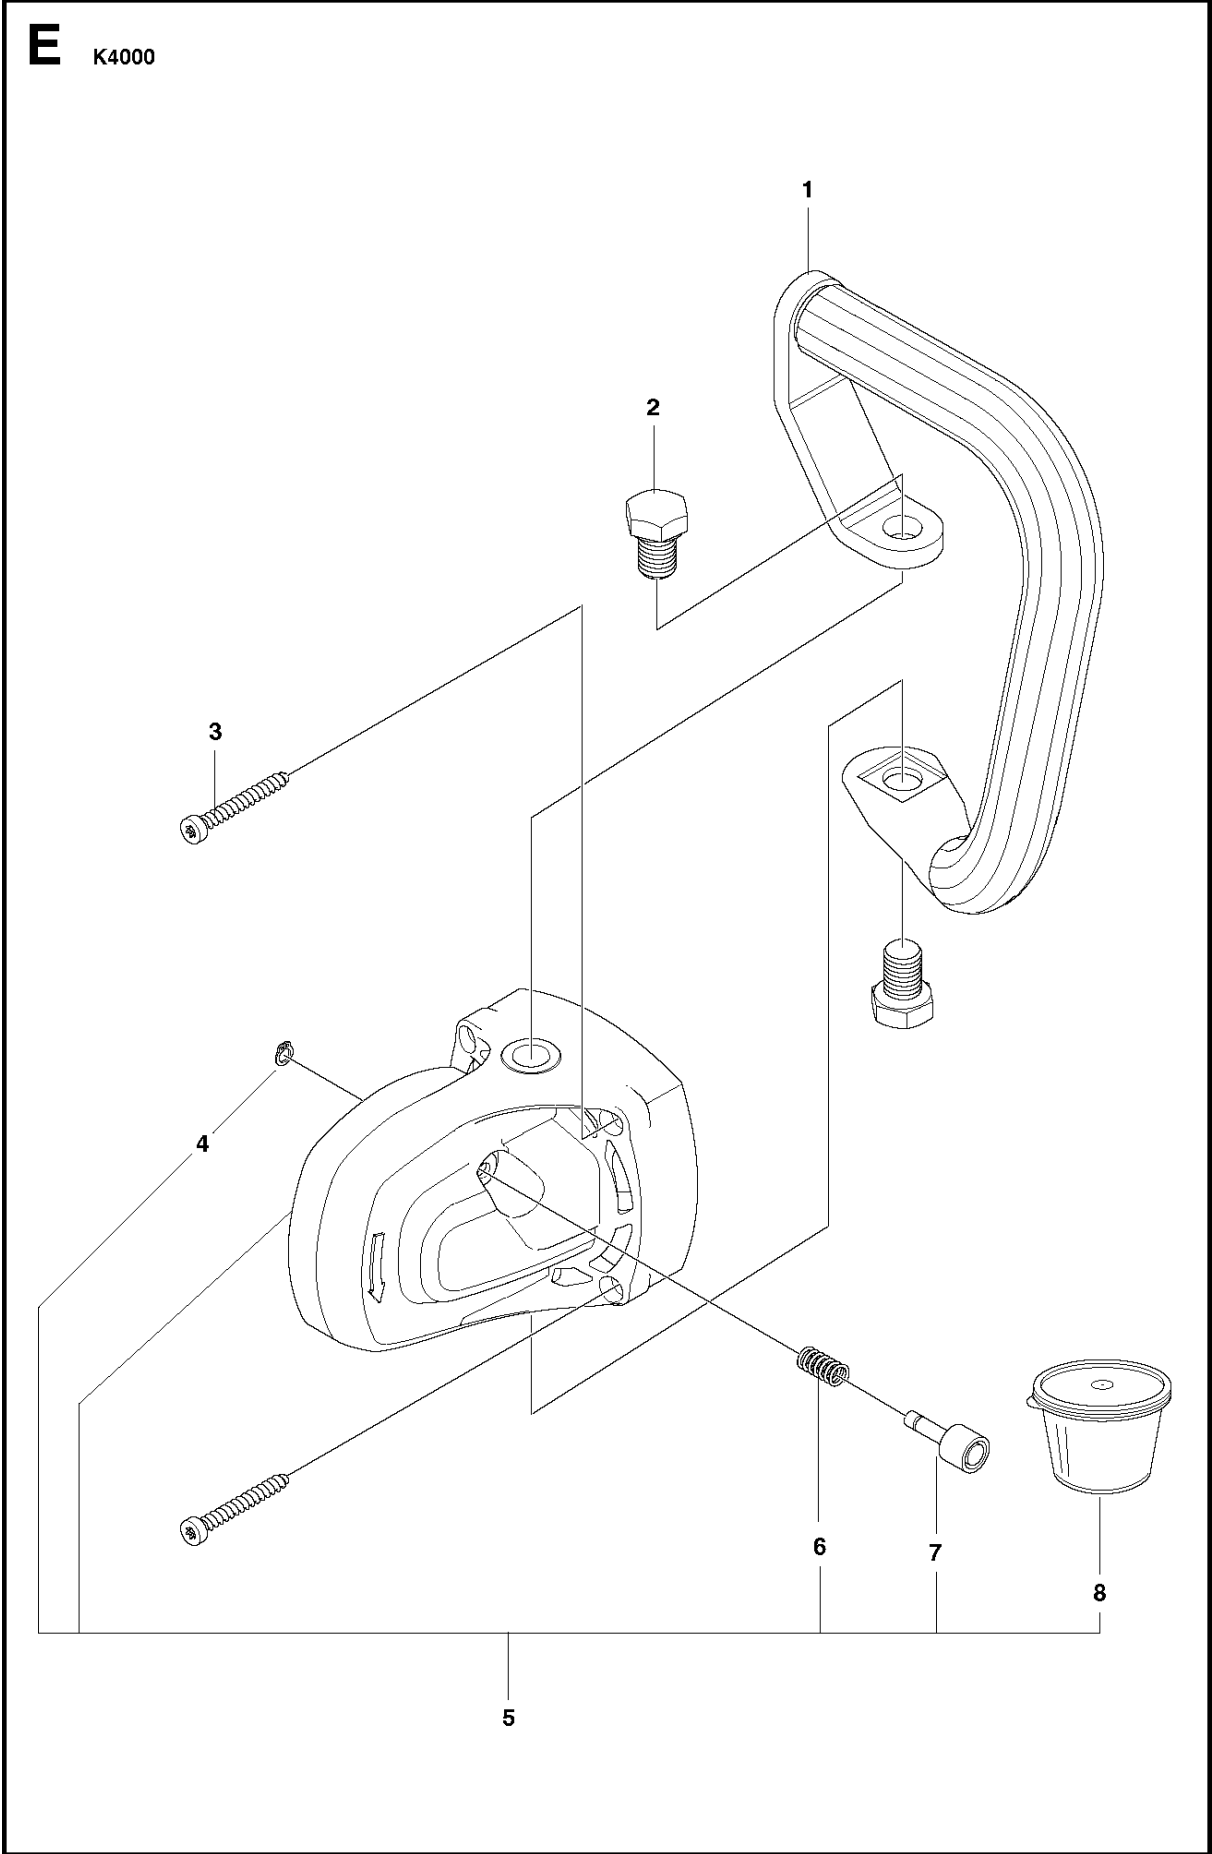

GEAR HOUSING

K 4000, 2018-03

Ref	Part No	Description	Remark	QTY KIT
1	506 15 03-03	HANDLE		1
2	531 03 12-76	SCREW		2
3	589 58 33-01	SCREW		4
4	735 31 08-00	CIRCLIP		1
5	593 57 24-01	GEAR HOUSING ASSY	Incl 6-8	1
6	577 48 20-01	SPRING		1
7	544 90 47-01	SHAFT		1
8	503 97 64-01	GREASE		1