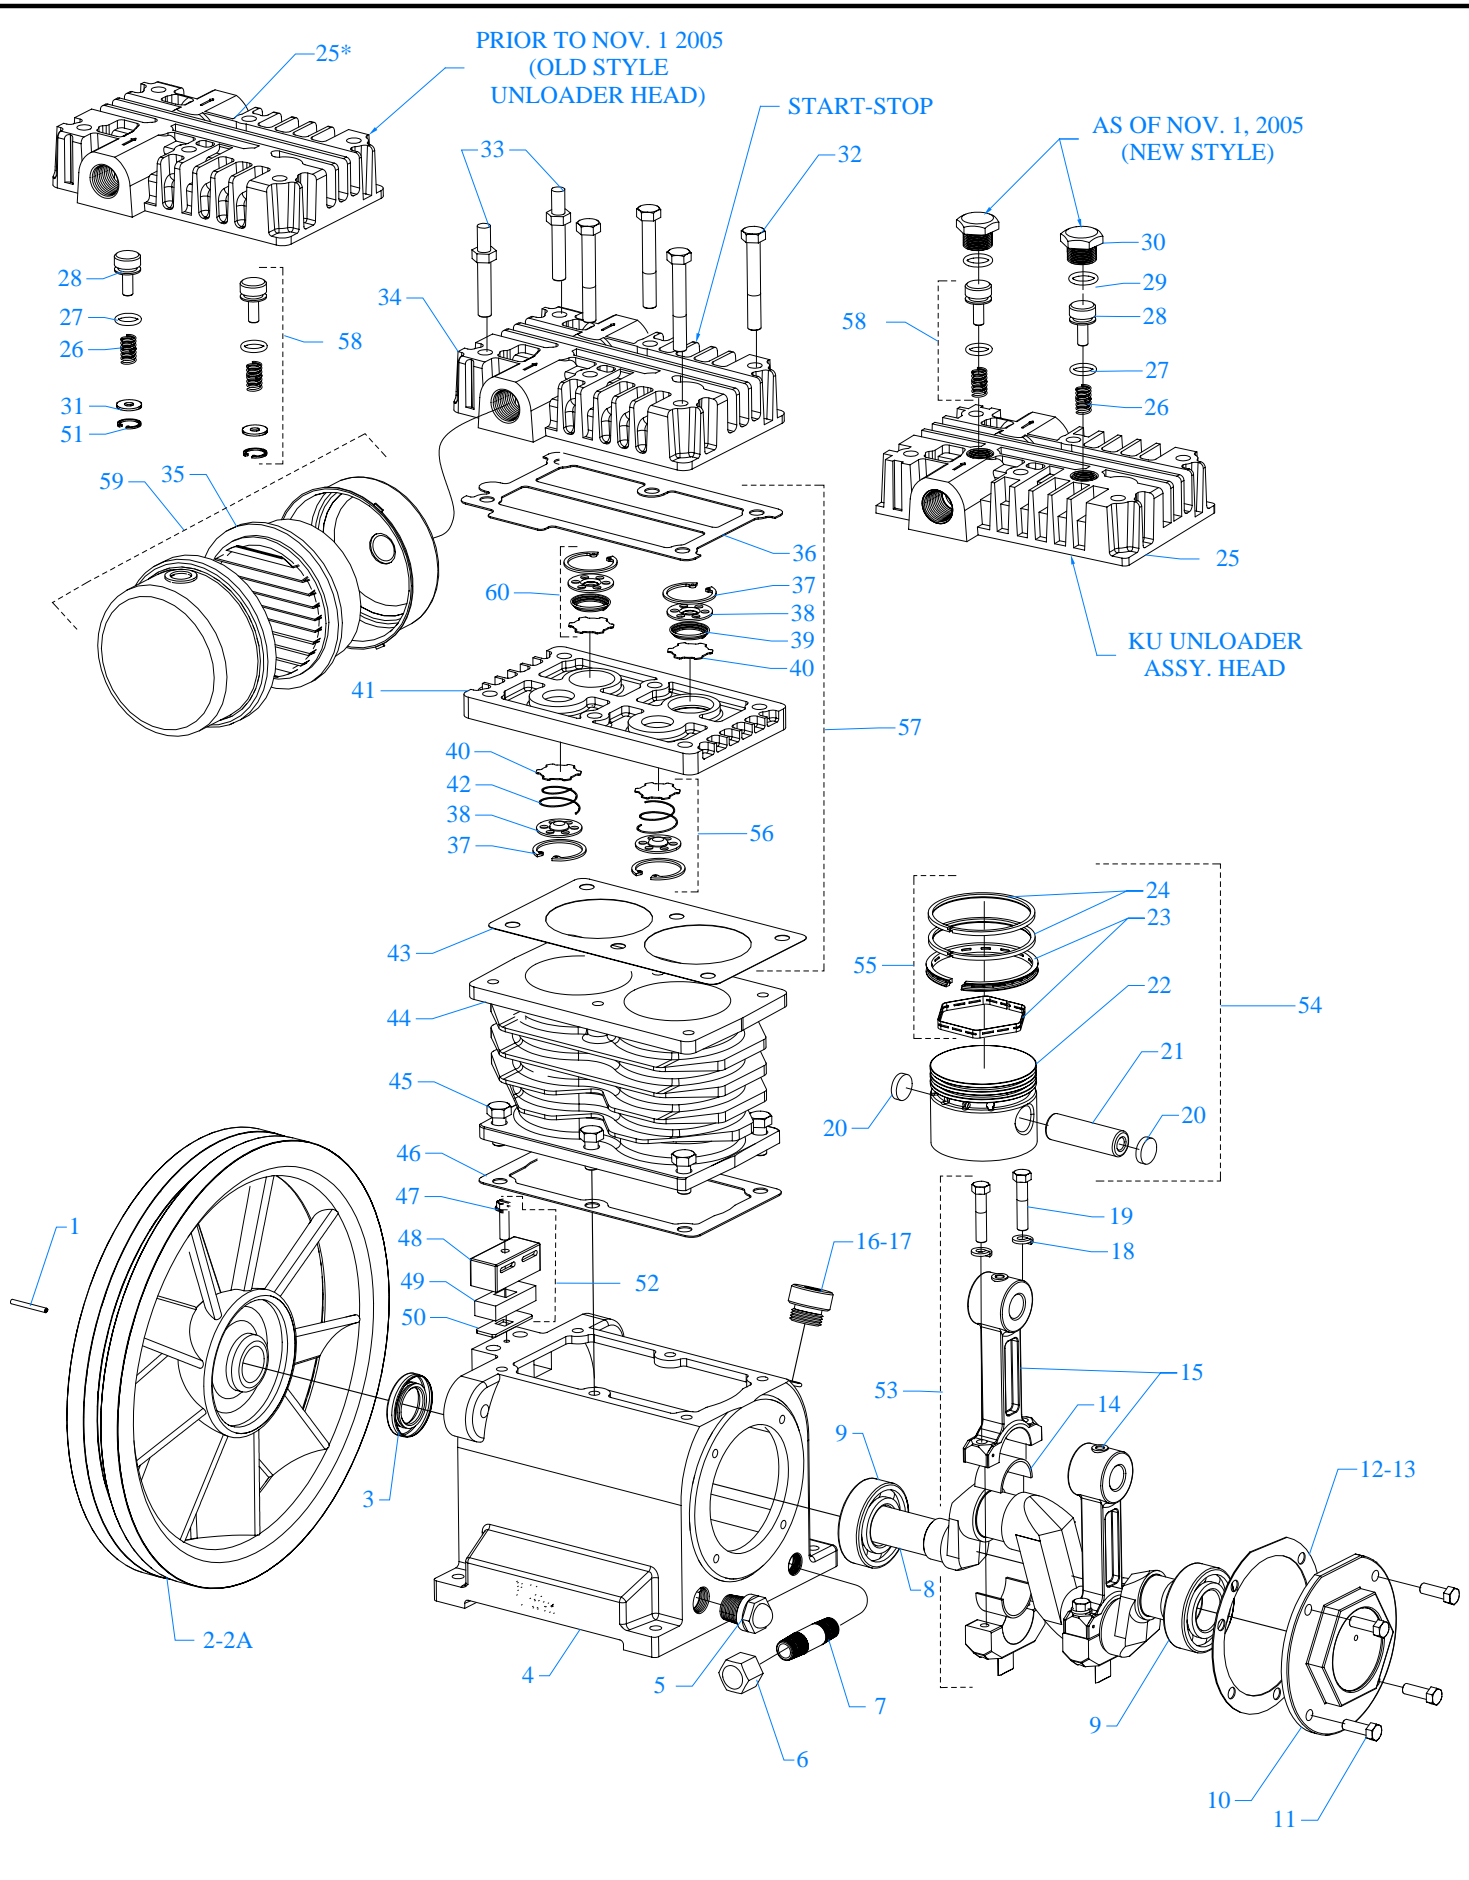

## Parts List for Model K34S-BS Single Phase

NOTE: The quantity number indicates the total number of pieces required for a complete unit repair.  
When ordering parts give compressor model, serial number and part number. Order assemblies when possible.

<u>REF. NO.</u>	<u>PART NO.</u>	<u>DESCRIPTION</u>	<u>QTY.</u>
1	320-1037	BASE PLATE 20 X 8 ASSY ELECTRIC	1
2	421-1101	PUMP,CMPRSR,PISTON,REPLCMT,BLUE,K	1
3	320-1121	FILTER,W/DECALS,ASSY,G154S	1
4	120-1220	SCREW,CAP,HEXHD,GR5,ST,PLD,1/4-20X1-3/4	4
5	120-1116	NUT,LOCK,FLANGE,HEX,SERR,ST,PLTD,1/4-20	4
6	122-1034	NIPPLE,STEEL,SCH 40,1/4" X 5" L	1
7	122-1126	CAP,HEX,MI,PLATED,1/4"NPT	1
8	130-1005	MOTOR,3/4HP,115-208-230/60/1,1725RPM,ODP	1
9	120-1018	SCREW,FLANGE,HEX,SERR,ST,PLD,5/16-18X3/4	4
10	120-1119	NUT,LOCK,FLANGE,HEX,SERR,ST,PLTD,5/16-18	6
11	154-1231	PULLEY,CI,SG,3.0PDA,5/8ID,AK32X5/8	1
12	120-1108	KEY,STEEL,BLACK,3/16X3/16X 1-1/2" LENGTH	1
13	154-4L450	BELT,VEE,A43,4L-450	1
14	320-1008	BELTGUARD,ELECTRIC,K,ASSY,BLUE,LOUVERED	1
15	120-1075	WASHER,FLAT,STEEL,PLATED,5/16"	2
16	104-1126	COVER,CLIP,PLASTIC,BLACK,0.062X7/16X1	3
NOT SHOWN	610-1225	KIT,ELEMENT,FILTER,G54E,PKG OF 4,G54EP	1
NOT SHOWN	105-1209	OIL,PUMP,SYNTHETIC,BLUE,1 QUART,ESQ	1

MODEL K & KU  
 Two Cylinder Single Stage  
 2-1/2" Bore X 2" Stroke

## Parts List for Model K & KU Pump Assembly

NOTE: The quantity number indicates the total number of pieces required for a complete unit repair.  
When ordering parts give compressor model, serial number and part number. Order assemblies when possible.