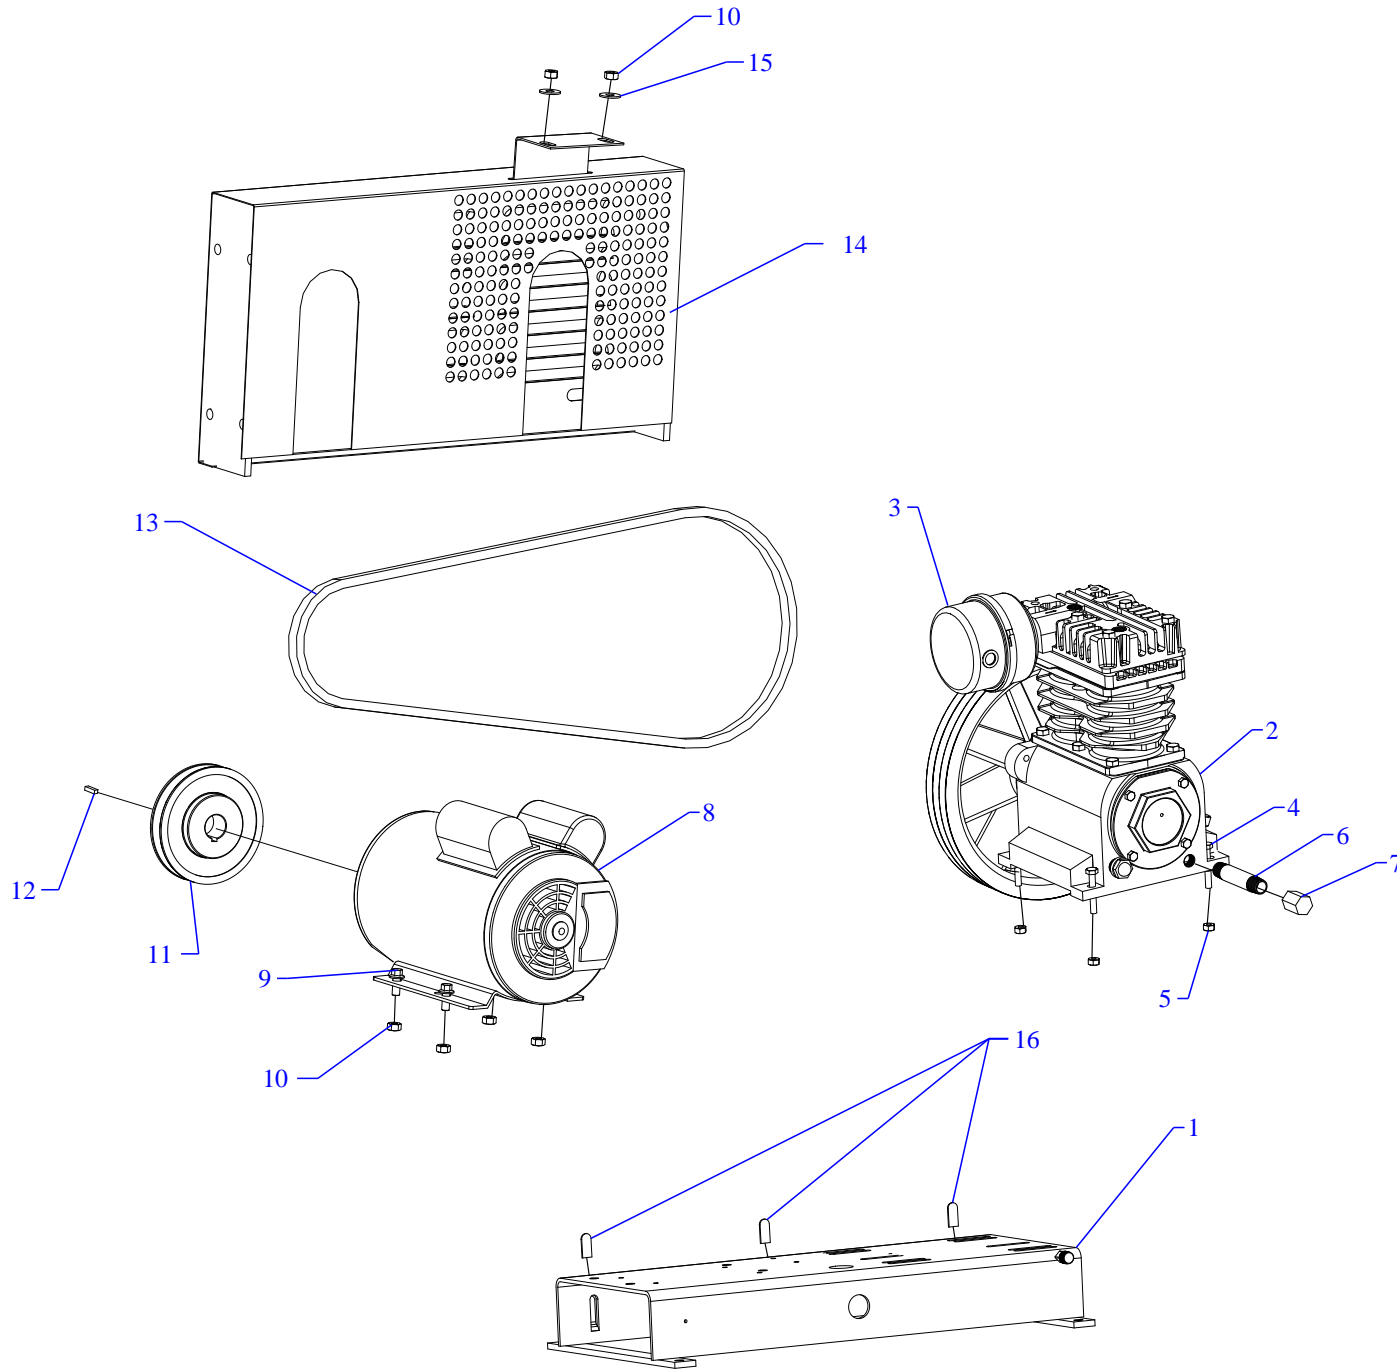

# MODEL : K34S - BS

## Parts List for Model K34S-BS Single Phase

NOTE: The quantity number indicates the total number of pieces required for a complete unit repair.  
When ordering parts give compressor model, serial number and part number. Order assemblies when possible.

<u>REF. NO.</u>	<u>PART NO.</u>	<u>DESCRIPTION</u>	<u>QTY.</u>
1	320-1037	BASE PLATE 20 X 8 ASSY ELECTRIC	1
2	421-1101	PUMP,CMPRSR,PISTON,REPLCMT,BLUE,K	1
3	320-1121	FILTER,W/DECALS,ASSY,G154S	1
4	120-1220	SCREW,CAP,HEXHD,GR5,ST,PLD,1/4-20X1-3/4	4
5	120-1116	NUT,LOCK,FLANGE,HEX,SERR,ST,PLTD,1/4-20	4
6	122-1034	NIPPLE,STEEL,SCH 40,1/4" X 5" L	1
7	122-1126	CAP,HEX,MI,PLATED,1/4"NPT	1
8	130-1005	MOTOR,3/4HP,115-208-230/60/1,1725RPM,ODP	1
9	120-1018	SCREW,FLANGE,HEX,SERR,ST,PLD,5/16-18X3/4	4
10	120-1119	NUT,LOCK,FLANGE,HEX,SERR,ST,PLTD,5/16-18	6
11	154-1231	PULLEY,CI,SG,3.0PDA,5/8ID,AK32X5/8	1
12	120-1108	KEY,STEEL,BLACK,3/16X3/16X 1-1/2" LENGTH	1
13	154-4L450	BELT,VEE,A43,4L-450	1
14	320-1008	BELTGUARD,ELECTRIC,K,ASSY,BLUE,LOUVERED	1
15	120-1075	WASHER,FLAT,STEEL,PLATED,5/16"	2
16	104-1126	COVER,CLIP,PLASTIC,BLACK,0.062X7/16X1	3
NOT SHOWN	610-1225	KIT,ELEMENT,FILTER,G54E,PKG OF 4,G54EP	1
NOT SHOWN	105-1209	OIL,PUMP,SYNTHETIC,BLUE,1 QUART,ESQ	1

MODEL K & KU  
 Two Cylinder Single Stage  
 2-1/2" Bore X 2" Stroke