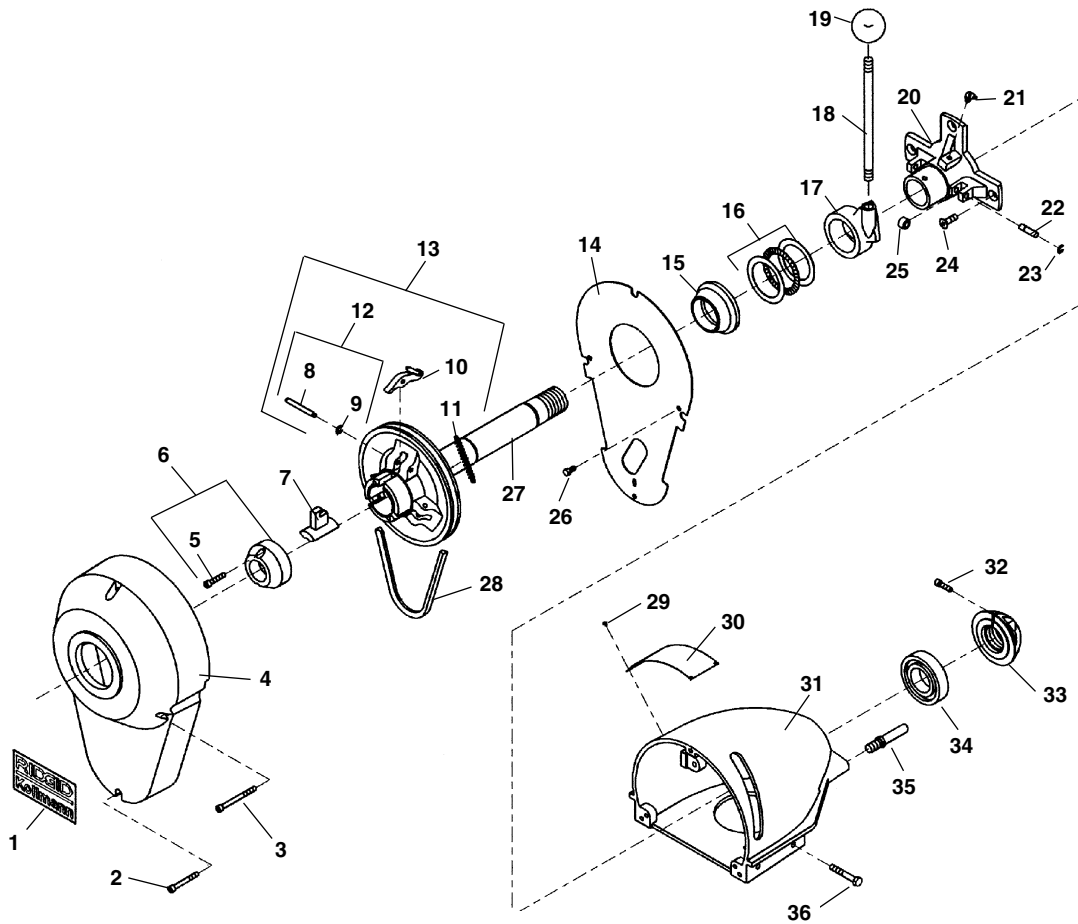

**Main Components**

**NOTE: Order parts by Catalog Number Only.  
DO NOT order by Reference Number.**

Ref. No.	Catalog No.	Description	Ref. No.	Catalog No.	Description
1	23657	Label (K-75A)	18	59575	Clutch Handle
	24102	Label (K-75B)	19	59585	Clutch Knob
	23662	Label (K-1500A)	20	23552	Main Bearing
	24097	Label (K-1500B)	20	45247	Main Bearing (SP Models Only)
	45232	Label (SP Models Only)	21	89815	Grease Fittings
2	44510	Screw	22	23592	Pin (2)
3	23652	Screw (3)	23	34175	Retaining Ring (2)
4	23547	Front Guard	24	68875	Screw (3)
5	84425	Screw (2)	25	61015	Roller (2)
6	59500	Nose Piece (Incl. Ref. #29)	26	60265	Screw (2)
7	59330	Jaw Assembly (K-75) 5/8" Cable	27	23562	Pulley & Shaft Assembly
	59325	Jaw Assembly (K-75/K-1500) 7/8" Cable	28	23577	V-Belt
	59320	Jaw Assembly (K-1500) 1 1/4" Cable	29	76730	Screw (6)
8	90105	Pin (3)	30	23632	Warning Label
9	78780	Retaining Ring		45282	Warning Label (SP Models Only)
10	59530	Rocker Arm Set	31	23542	Body
11	60155	Spring (3)	32	60910	Screw
12	60150	Rocker Arm Pin	33	60935	Lock & Adj. Nut (Incl. #2)
13	60145	Rocker Arm Kit	34	60930	Ball Bearing
14	23567	Inside Guard	35	59580	Guide Hose Pin (2)
15	23572	Clutch Cone	36	87405	Screw (4)
16	23677	Thrust Bearing Assembly		43757	Screw (4) (SP Models Only)
17	23557	Clutch Casting			

**K-75A  
K-75B  
K-1500A  
K-1500B  
K-1500ASP  
K-1500BSP**

**A Frame**

**NOTE: Order parts by Catalog Number Only.  
DO NOT order by Reference Number.**

Ref. No.	Catalog No.	Description
1	23537	Handle (Type "A")
2	23617	Bolt (2)
3	61965	Cord Hook w/Screw (2)
4	61500	A-427 Screw (2)
5	23602	Wheel (K-75, K-1500) (2)
6	23597	Wheel (SP Models Only) (2)
7	60050	A-2281 Retaining Ring (4)
8	23607	Leg End Cap (2)
9	23532	Frame Assembly
10	61470	A-394 Rubber Plug (2)
11	23647	Tool Clip Bracket
12	23622	Tool Clip
13	59990	A-2256 Screw
	45217	A-7875 Screw (SP Models Only)
	45385	E-3328 Wing Nut (2)