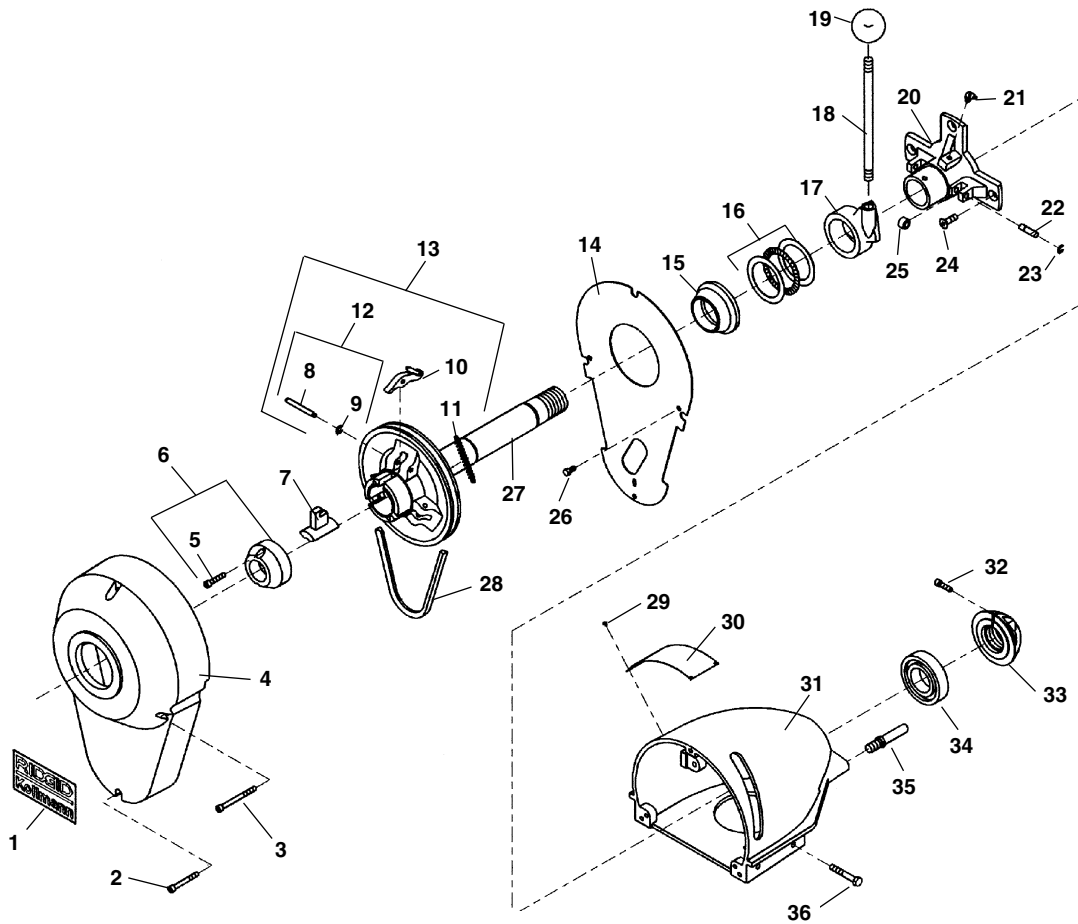

**Main Components**

**NOTE: Order parts by Catalog Number Only.  
DO NOT order by Reference Number.**

Ref. No.	Catalog No.	Description	Ref. No.	Catalog No.	Description
1	23657	Label (K-75A)	18	59575	Clutch Handle
	24102	Label (K-75B)	19	59585	Clutch Knob
	23662	Label (K-1500A)	20	23552	Main Bearing
	24097	Label (K-1500B)	20	45247	Main Bearing (SP Models Only)
	45232	Label (SP Models Only)	21	89815	Grease Fittings
2	44510	Screw	22	23592	Pin (2)
3	23652	Screw (3)	23	34175	Retaining Ring (2)
4	23547	Front Guard	24	68875	Screw (3)
5	84425	Screw (2)	25	61015	Roller (2)
6	59500	Nose Piece (Incl. Ref. #29)	26	60265	Screw (2)
7	59330	Jaw Assembly (K-75) 5/8" Cable	27	23562	Pulley & Shaft Assembly
	59325	Jaw Assembly (K-75/K-1500) 7/8" Cable	28	23577	V-Belt
	59320	Jaw Assembly (K-1500) 1 1/4" Cable	29	76730	Screw (6)
8	90105	Pin (3)	30	23632	Warning Label
9	78780	Retaining Ring		45282	Warning Label (SP Models Only)
10	59530	Rocker Arm Set	31	23542	Body
11	60155	Spring (3)	32	60910	Screw
12	60150	Rocker Arm Pin	33	60935	Lock & Adj. Nut (Incl. #2)
13	60145	Rocker Arm Kit	34	60930	Ball Bearing
14	23567	Inside Guard	35	59580	Guide Hose Pin (2)
15	23572	Clutch Cone	36	87405	Screw (4)
16	23677	Thrust Bearing Assembly		43757	Screw (4) (SP Models Only)
17	23557	Clutch Casting			

**K-75A  
K-75B  
K-1500A  
K-1500B  
K-1500ASP  
K-1500BSP**

**A Frame**

**NOTE: Order parts by Catalog Number Only.  
DO NOT order by Reference Number.**

Ref. No.	Catalog No.	Description
1	23537	Handle (Type "A")
2	23617	Bolt (2)
3	61965	Cord Hook w/Screw (2)
4	61500	A-427 Screw (2)
5	23602	Wheel (K-75, K-1500) (2)
6	23597	Wheel (SP Models Only) (2)
6	60050	A-2281 Retaining Ring (4)
7	23607	Leg End Cap (2)
8	23532	Frame Assembly
9	61470	A-394 Rubber Plug (2)
10	23647	Tool Clip Bracket
11	23622	Tool Clip
12	59990	A-2256 Screw
	45217	A-7875 Screw (SP Models Only)
13	45385	E-3328 Wing Nut (2)