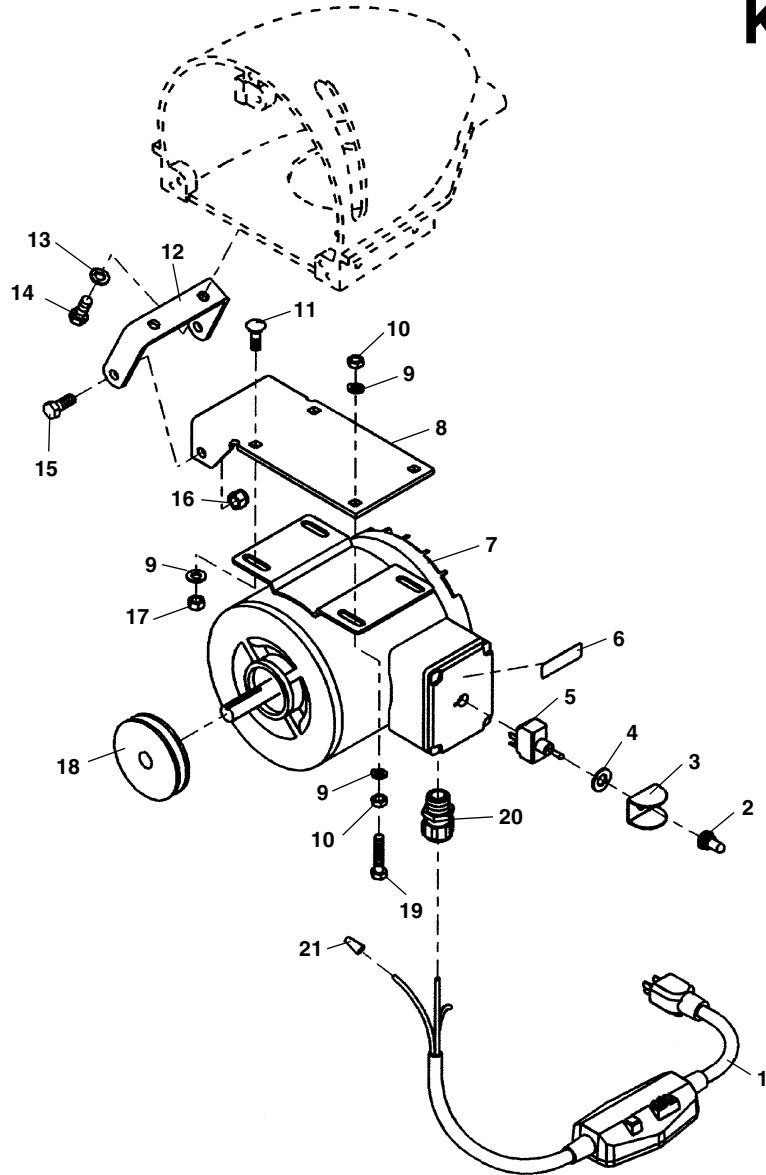

Motor Components

**NOTE: Order parts by Catalog Number Only.
DO NOT order by Reference Number.**

Ref. No.	Catalog No.	Description	Ref. No.	Catalog No.	Description
1	50507	Line Cord w/GFCI	11	96260	Carriage Bolt $\frac{5}{16}$" - 18 x $\frac{3}{4}$" (3)
2	23507	Rubber Boot	12	23642	Motor Bracket
3	61490	Switch Guard	13	60085	Lock Washer (2)
4	23512	Rubber Washer	14	60380	Screw (2)
5	23612	Switch	15	59785	Screw (2)
6	23687	FOR-REV Decal	16	43947	Lock Nut $\frac{3}{8}$" - 16 (2)
7	23517	Motor $\frac{1}{2}$ Hp 120V 60Hz (K-75)	17	60230	Hex Nut $\frac{5}{16}$" - 18 (3)
	23522	Motor $\frac{3}{4}$ Hp 120V 60Hz (K-1500)	18	23582	Pulley (K-1500)
	50567	Motor $\frac{3}{4}$ Hp 220/240V 50Hz (K-1500)		23587	Pulley (K-75)
8	54582	Motor Table	19	43847	Hex Screw $\frac{5}{16}$" - 18 x $1\frac{1}{2}$"
9	60080	Lock Washer $\frac{5}{16}$" (2)	20	96265	Strain Relief
10	61115	Jam Nut $\frac{5}{16}$" - 18 (2)	21	44635	Wire Nut