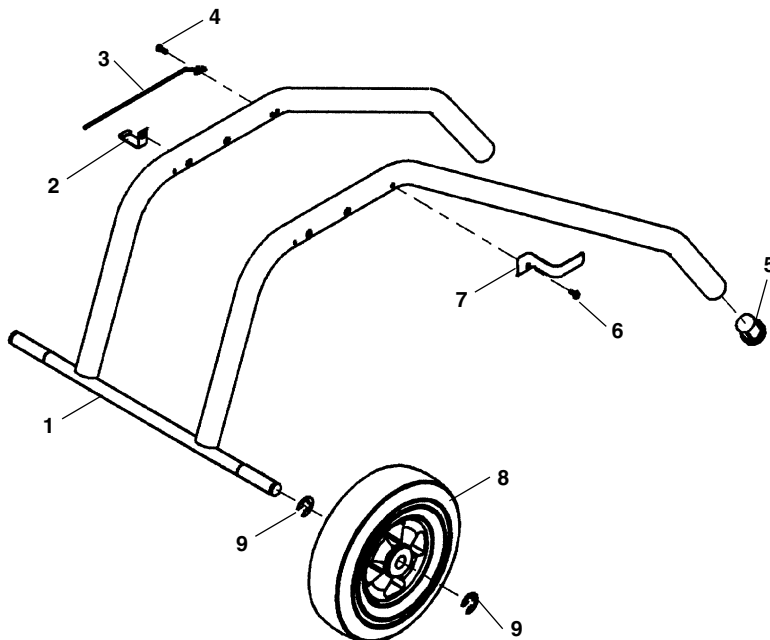

B Frame

Ref. No.	Catalog No.	Description
1	23672	Frame Assembly
2	23647	Tool Clip Bracket
3	23622	Tool Clip
4	59990	A-2256 Screw
5	45217	A-7875 Screw (SP Models Only)
6	61470	A-394 Rubber Plug (2)
7	61500	A-427 Screw (2)
8	61965	Cord Hook w/Screw (2)
9	23602	Wheel (K-75, K-1500) (2)
	23597	Wheel (SP Models Only) (2)
	60050	A-2281 Retaining Ring (4)