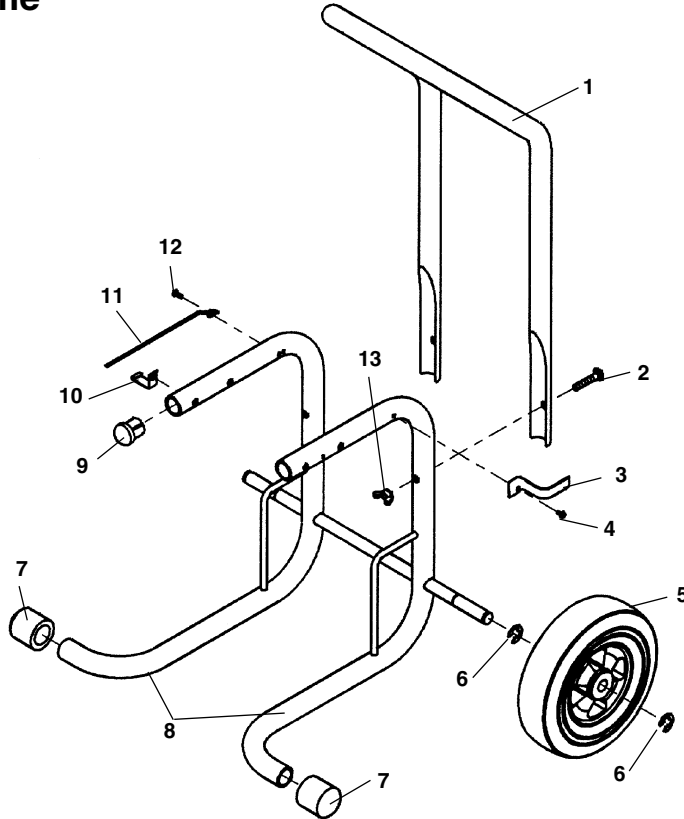

**K-75A
K-75B
K-1500A
K-1500B
K-1500ASP
K-1500BSP**

A Frame

**NOTE: Order parts by Catalog Number Only.
DO NOT order by Reference Number.**

Ref. No.	Catalog No.	Description
1	23537	Handle (Type "A")
2	23617	Bolt (2)
3	61965	Cord Hook w/Screw (2)
4	61500	A-427 Screw (2)
5	23602	Wheel (K-75, K-1500) (2)
6	23597	Wheel (SP Models Only) (2)
7	60050	A-2281 Retaining Ring (4)
8	23607	Leg End Cap (2)
9	23532	Frame Assembly
10	61470	A-394 Rubber Plug (2)
11	23647	Tool Clip Bracket
12	23622	Tool Clip
13	59990	A-2256 Screw
	45217	A-7875 Screw (SP Models Only)
	45385	E-3328 Wing Nut (2)