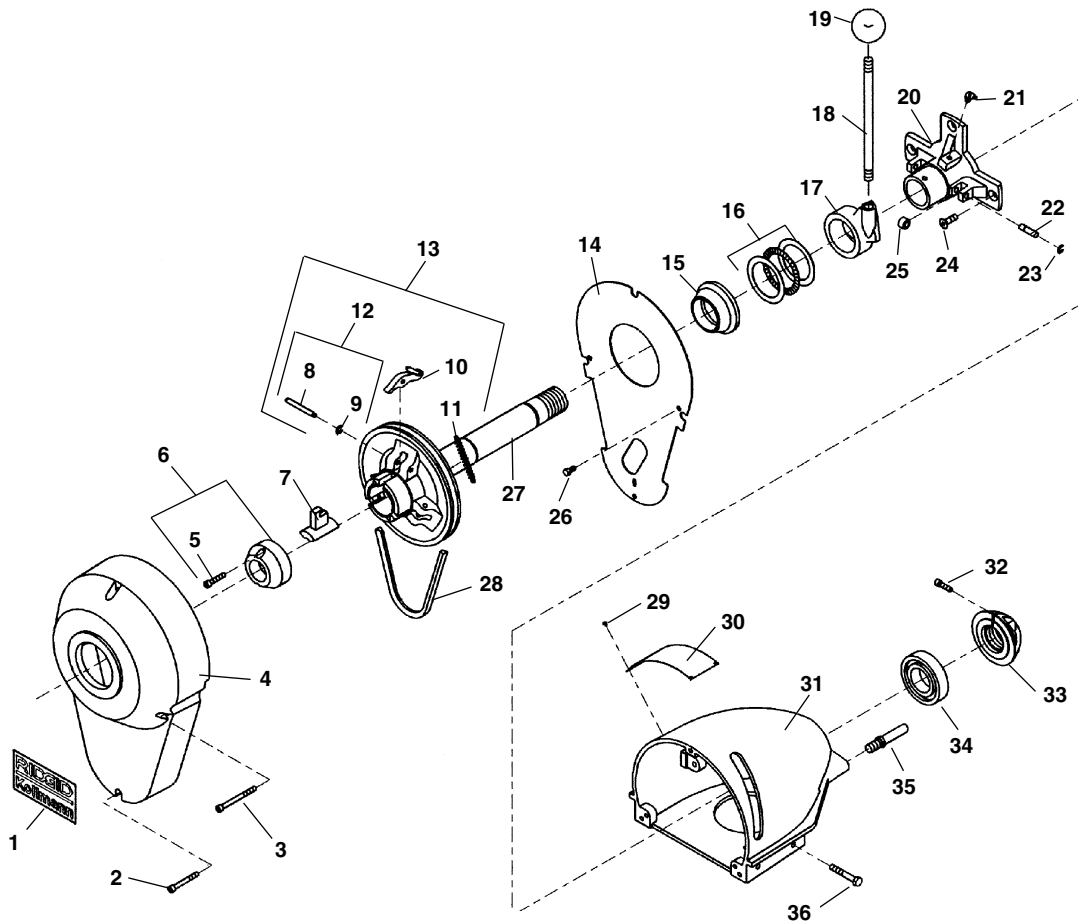

**K-75A
K-75B
K-1500A
K-1500B
K-1500ASP
K-1500BSP**

Main Components

**NOTE: Order parts by Catalog Number Only.
DO NOT order by Reference Number.**

| Ref. No. | Catalog No. | Description | Ref. No. | Catalog No. | Description |
|----------|-------------|---------------------------------------|----------|-------------|--------------------------------|
| 1 | 23657 | Label (K-75A) | 18 | 59575 | Clutch Handle |
| | 24102 | Label (K-75B) | 19 | 59585 | Clutch Knob |
| | 23662 | Label (K-1500A) | 20 | 23552 | Main Bearing |
| | 24097 | Label (K-1500B) | 20 | 45247 | Main Bearing (SP Models Only) |
| | 45232 | Label (SP Models Only) | 21 | 89815 | Grease Fittings |
| 2 | 44510 | Screw | 22 | 23592 | Pin (2) |
| 3 | 23652 | Screw (3) | 23 | 34175 | Retaining Ring (2) |
| 4 | 23547 | Front Guard | 24 | 68875 | Screw (3) |
| 5 | 84425 | Screw (2) | 25 | 61015 | Roller (2) |
| 6 | 59500 | Nose Piece (Incl. Ref. #29) | 26 | 60265 | Screw (2) |
| 7 | 59330 | Jaw Assembly (K-75) 5/8" Cable | 27 | 23562 | Pulley & Shaft Assembly |
| | 59325 | Jaw Assembly (K-75/K-1500) 7/8" Cable | 28 | 23577 | V-Belt |
| | 59320 | Jaw Assembly (K-1500) 1 1/4" Cable | 29 | 76730 | Screw (6) |
| 8 | 90105 | Pin (3) | 30 | 23632 | Warning Label |
| 9 | 78780 | Retaining Ring | | 45282 | Warning Label (SP Models Only) |
| 10 | 59530 | Rocker Arm Set | 31 | 23542 | Body |
| 11 | 60155 | Spring (3) | 32 | 60910 | Screw |
| 12 | 60150 | Rocker Arm Pin | 33 | 60935 | Lock & Adj. Nut (Incl. #2) |
| 13 | 60145 | Rocker Arm Kit | 34 | 60930 | Ball Bearing |
| 14 | 23567 | Inside Guard | 35 | 59580 | Guide Hose Pin (2) |
| 15 | 23572 | Clutch Cone | 36 | 87405 | Screw (4) |
| 16 | 23677 | Thrust Bearing Assembly | | 43757 | Screw (4) (SP Models Only) |
| 17 | 23557 | Clutch Casting | | | |