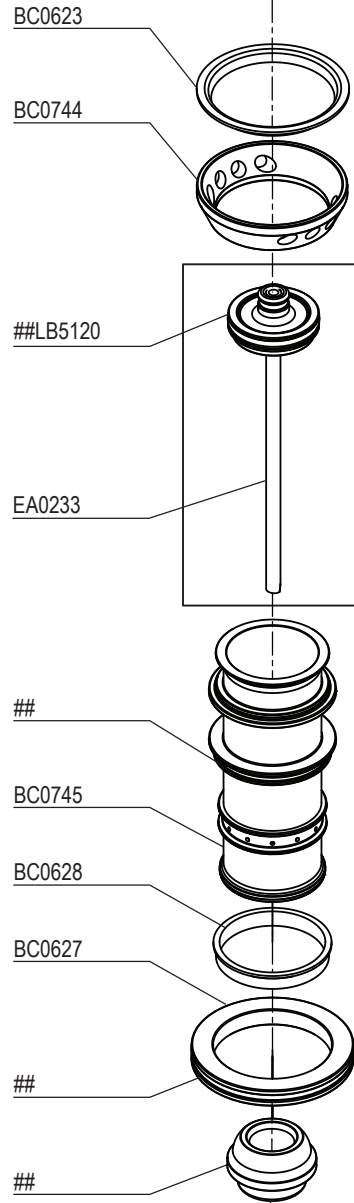

= Contents of YK0825 Repair Kit
= Contents Of YK0826 Repair Kit

Tool #
10R0001N