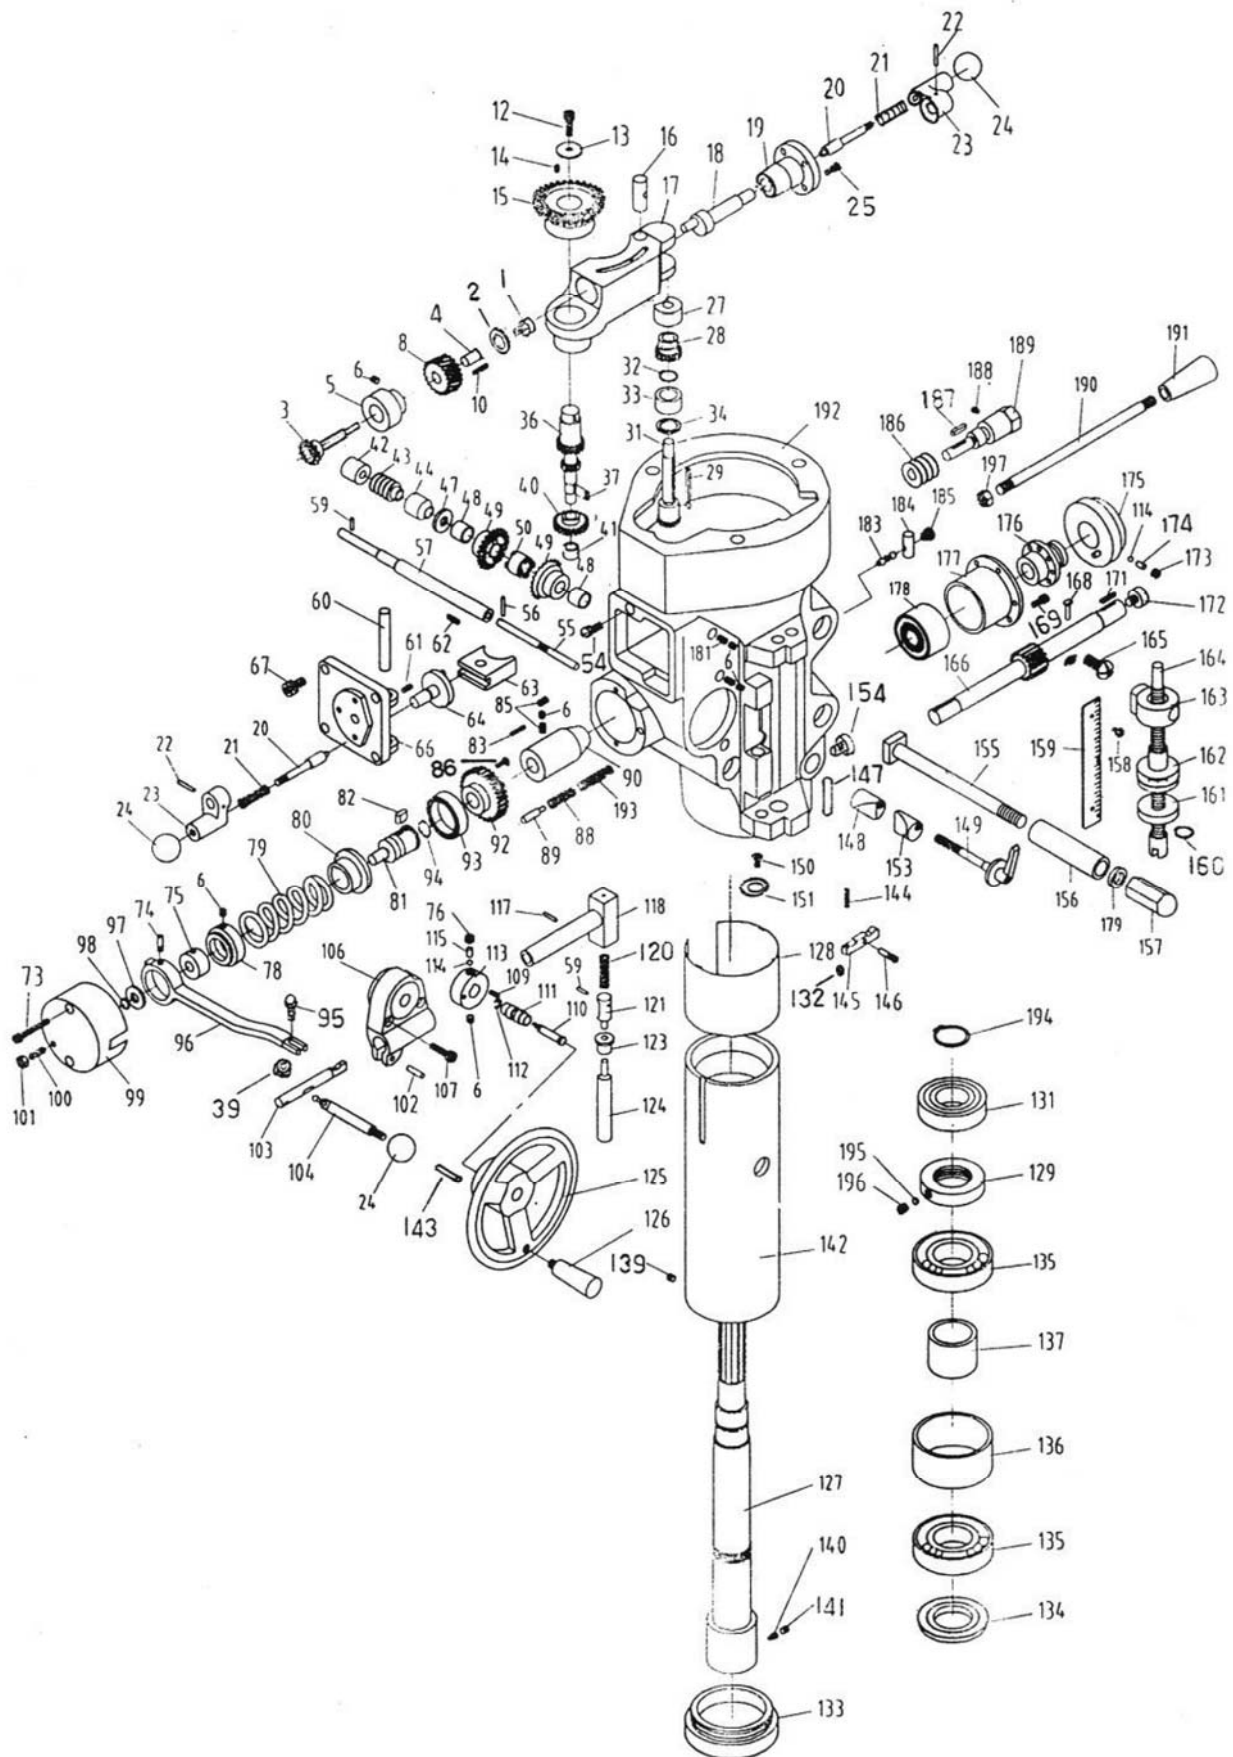

14.2.1 JTM-1050 Head Assembly – Exploded View

14.2.2 JTM-1050 Head Assembly – Parts List

Index No	Part No	Description	Size	Qty
1	TS-1503031	Hex Socket Cap Screw	M6x12	1
2	1050B-2	Washer		1
3	1050B-3	Feed Bevel Pinion		1
4	1050B-4	Worm Gear Shaft Sleeve		1
5	1050B-5	Bushing		1
6	TS-1522011	Set Screw		1
8	1050BB-8	Worm Gear		1
10	KEY3312	Key	3x3x12	1
12	TS-1504031	Hex Socket Cap Screw	M8x16	1
13	B-13	Washer		1
14	KEY3308	Key	3x3x8	2
15	B-15	Bevel Gear		1
16	B-16	Feed Engage Pin		1
17	1050B-17	Worm Gear Cradle		1
18	B-18	Worm Gear Cradle Shaft		1
19	1050B-19	Shaft Sleeve		1
20	B-20	Gear Shaft Plunger		2
21	B-21	Spring		2
22	1050B-22	Spring Pin	3x20	2
23	B-23	Shaft Crank		2
24	B-24	Black Plastic Ball		3
25	TS-1503010	Hex Socket Cap Screw	M5x12	3
27	B-27	Bushing		1
28	B-28	Gear		1
29	KEY3345	Key	3x3x45	1
31	1050B-31	Gear Shaft		1
32	1050B-32	Snap Ring	S-16	1
33	1050B-33	Bevel Gear Bushing		1
34	1050B-34	Spacer		1
36	1050B-36	Gear		1
39	TS-1540031	Nut	M5	1
40	1050B-40	Feed Drive Gear		1
41	1050B-41	Needle Bearing		1
42	1050B-42	Bushing		1
43	1050B-43	Worm Gear		1
44	B-44	Bushing		1
47	B-47	Washer		1
48	B-48	Bushing		2
49	B-49	Bevel Gear		2
50	B-50	Feed Reverse Clutch		1
54	TS-1503061	Hex Socket Cap Screw	M6x25	1
55	B-55	Reverse Clutch Rod		1
56	B-56	Spring Pin	3x20	1
57	B-57	Feed Worm Shaft		1
58	TS-1523011	Set Screw	M6x6	1
59	B-59	Spring Pin	3x12	2
60	B-60	Chip Guards		1
61	TS-1522031	Set Screw	M5x10	1
62	KEY3315	Key	3x3x15	2
63	B-63	Feed Gear Shift Fork		1
64	B-64	Gear Shift Crank		1
66	B-66	Cluster Gear Cover		1
67	TS-1502031	Hex Socket Cap Screw	M5x12	4
73	TS-1502081	Hex Socket Cap Screw	M5x35	2
74	B-74	Clutch Ring Pin		2
75	B-75	Clutch Ring		1
76	TS-1523021	Set Screw	M6x8	1
78	B-78	Clutch Locknut		1
79	B-79	Safety Clutch Locknut		1