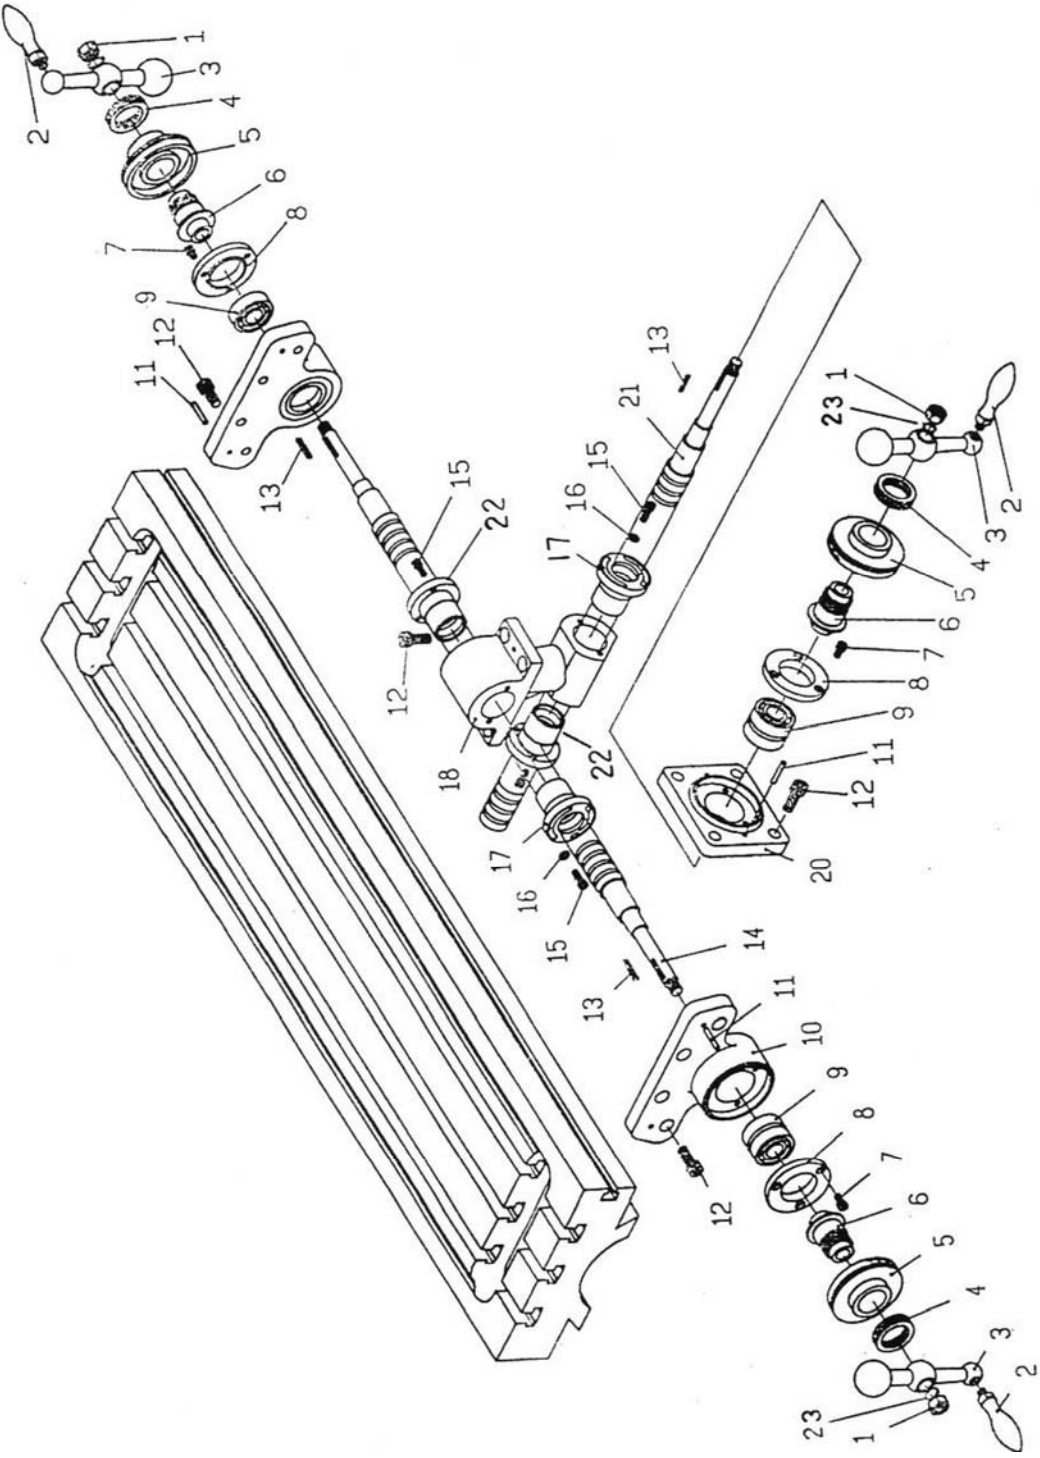

14.4.1 JTM-1050 Table Leadscrew Assembly – Exploded View

14.4.2 JTM-1050 Table Leadscrew Assembly – Parts List

Index No	Part No	Description	Size	Qty
1	D-1	Nut	1/2"-20NF	3
2	D-2	Handle		3
3	D-3	Ball Crank		3
4	D-4	Dial Lock Nut		3
5	D-5	Dial		3
6	D-6	Dial Holder		3
7	TS-1503031	Hex Socket Cap Screw	M6x12	9
8	C-90	Bearing Stop		3
9	BB-6204ZZ	Ball Bearing	6024ZZ	5
10	D-10	Bearing Bracket		2
11	D-11	Spring Pin	5x25	6
12	TS-1505031	Hex Socket Cap Screw		16
13	KEY3325	Key	3x3x25	3
14	D-14	Leadscrew		1
15	TS-1503061	Hex Socket Cap Screw		10
16	H-9	Washer		4
17	D-17	Feed Screw Nut		2
18	D-18	Feed Nut Bracket		1
20	D-20	Cross Bearing Bracket		1
21	D-21	Cross Feed Screw		1
22	D-22	Cross Feed Nut		2
23	D-23	Spring Washer	1/2"	3