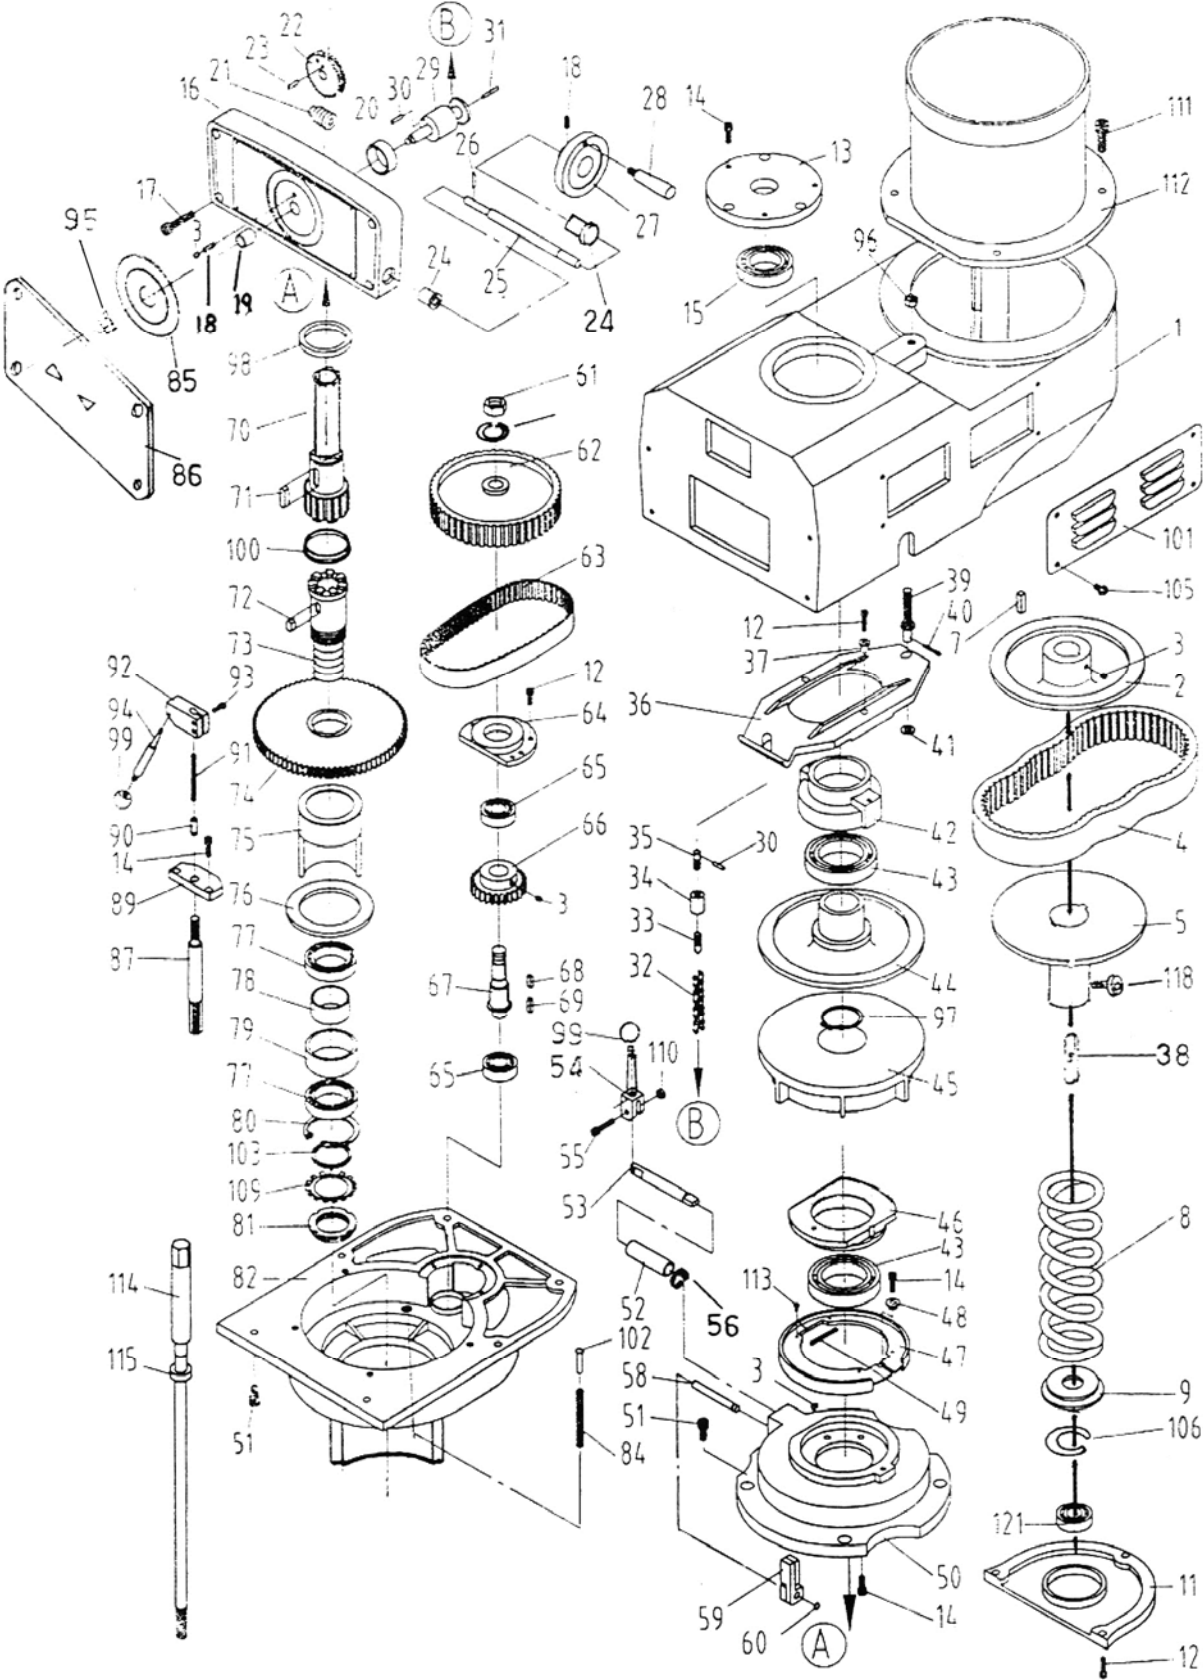

Part No. M-690050
Revision G 07/2014
Copyright © 2014 JET

14.1.1 JTM-1050 Variable Speed Head Assembly – Exploded View

14.1.2 JTM-1050 Variable Speed Head Assembly – Parts List

Index No	Part No	Description	Size	Qty
1	PVS-001	Housing		1
2	PVS-002	Motor Pulley		1
3	TS-1523011	Set Screw	M6x6	4
4	PVS-004	Belt	3830900	1
5	PVS-005	Motor Pulley		1
7	KEY7725	Key	7x7x25 mm	1
8	PVS-008	Motor Pulley Spring		1
9	PVS-D09	Spring Stop Washer		1
11	PVS-011	Motor Pulley Cover		1
12	TS-1502051	Hex Socket Cap Screw	M5x20	9
13	PVS-013	Cover		1
14	TS-1502041	Hex Socket Cap Screw	M5x16	10
15	BB-6007ZZ	Ball Bearing	6007ZZ	1
16	PVS-016	Dial Cover		1
17	TS-1502081	Hex Socket Cap Screw	M5x35	4
18	TS-1503041	Hex Socket Cap Screw	M6x16	3
19	PVS-019	Bushing		1
20	PVS-D20	Bushing		1
21	PVS-021	Worm		1
22	PVS-D22	Worm Gear		1
23	PVS-D23	Spring Pin	5x10 mm	2
24	PVS-D24	Bushing		2
25	PVS-D25	Dial Control Shaft		1
26	PVS-D26	Spring Pin	3x12 mm	2
27	PVS-027	Dial Wheel		1
28	PVS-D28	Wheel Handle		1
29	PVS-D29	Shaft		1
30	PVS-030	Spring Pin	4x35 mm	2
31	PVS-031	Spring Pin	3x25 mm	1
32	PVS-032	Speed Change Chain		1
33	PVS-033	Adjustment Stud		1
34	PVS-034	Sleeve Nut		1
35	PVS-D35	Adjustment Stud		1
36	PVS-D36	Tilter		1
37	PVS-D37	Bushing		2
38	KEY8760	Key	8x7x60 mm	2
39	PVS-039	Regulating Screw		1
40	PVS-040	Spring Pin	4x12 mm	1
41	PVS-D41	Washer		1
42	PVS-D42	Support		1
43	BB-6010ZZ	Ball Bearing	6010ZZ	2
44	PVS-044	Drive Pulley Assembly		1
45	PVS-D45	Steady Pulley		1
46	PVS-Q46	Bearing Cover		1
47	PVS-047	Brake Lining		1
48	PVS-048	Lock Screw		1
49	PVS-049	Brake Spring		2
50	PVS-050	Lower Housing Cover		1
51	TS-1503051	Hex Socket Cap Screw	M6x20	10
52	PVS-052	Brake Shaft Sleeve		1
53	PVS-053	Brake Lock Shaft		1
54	PVS-054	Brake Lock Block		1
55	TS-1503061	Hex Socket Cap Screw	M6x25	1
56	PVS-056	Snap Ring	S-12	1
58	PVS-058	Brake Finger Pivot Stud		1
59	PVS-059	Brake Stud		2
60	PVS-060	Snap Ring	S-8	1
61	PVS-061	Nut	5/8"-18NF	1
62	PVS-062	Timing Belt Pulley		1