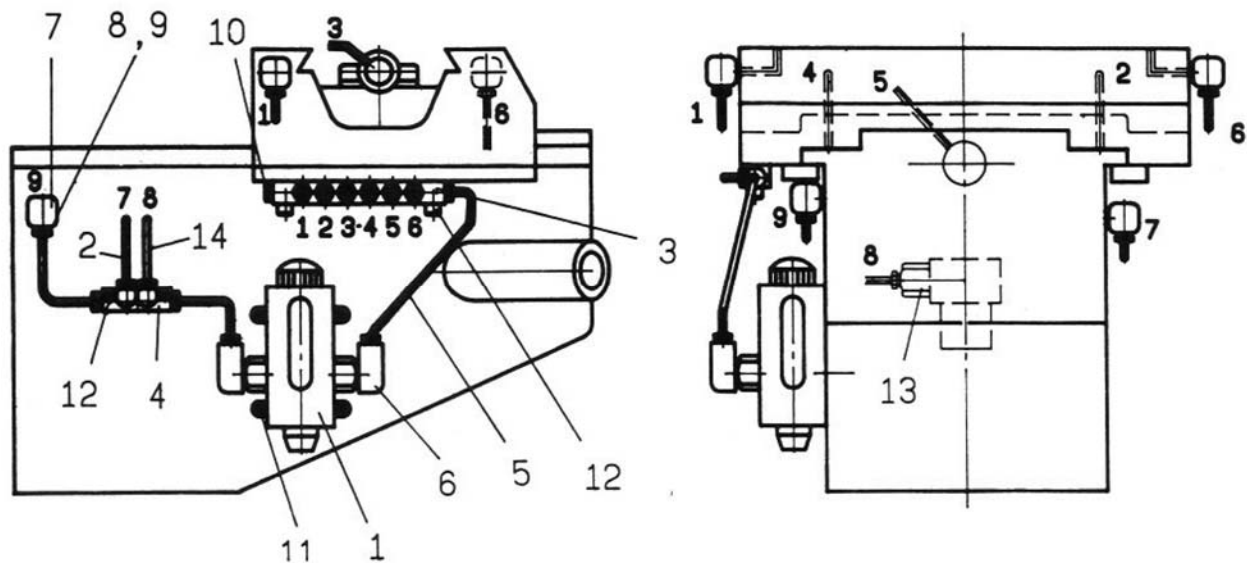

14.5.1 JTM-1050 One-Shot Lubrication System – Exploded View

14.5.2 JTM-1050 One-Shot Lubrication System – Parts List

Index No	Part No	Description	Size	Qty
1	CLA-8	Handle Oiler		1
2	ALMP-04	Aluminum Pipe	13.5x450mm	1
3	A-8	Oil Regulation Distributor		1
4	A-4	Oil Regulation Distributor		1
5	A-5	Flexible Steel Tube	4x550	1
6	PH-4011	Elbow Joint		2
7	PI-401	Elbow Joint		6
8	PA-4	Thimble Nut		20
9	PB-4	Thimble		20
10	PG-004	Union		1
11	JTM4VS-BUTW1458	Screw	M6x14	4
12	TS-1502061	Hex Socket Cap Screw	M5x25	4
13	PD-401	Straight Joint		1
14	A-14	Nylon Piece	4x700	1