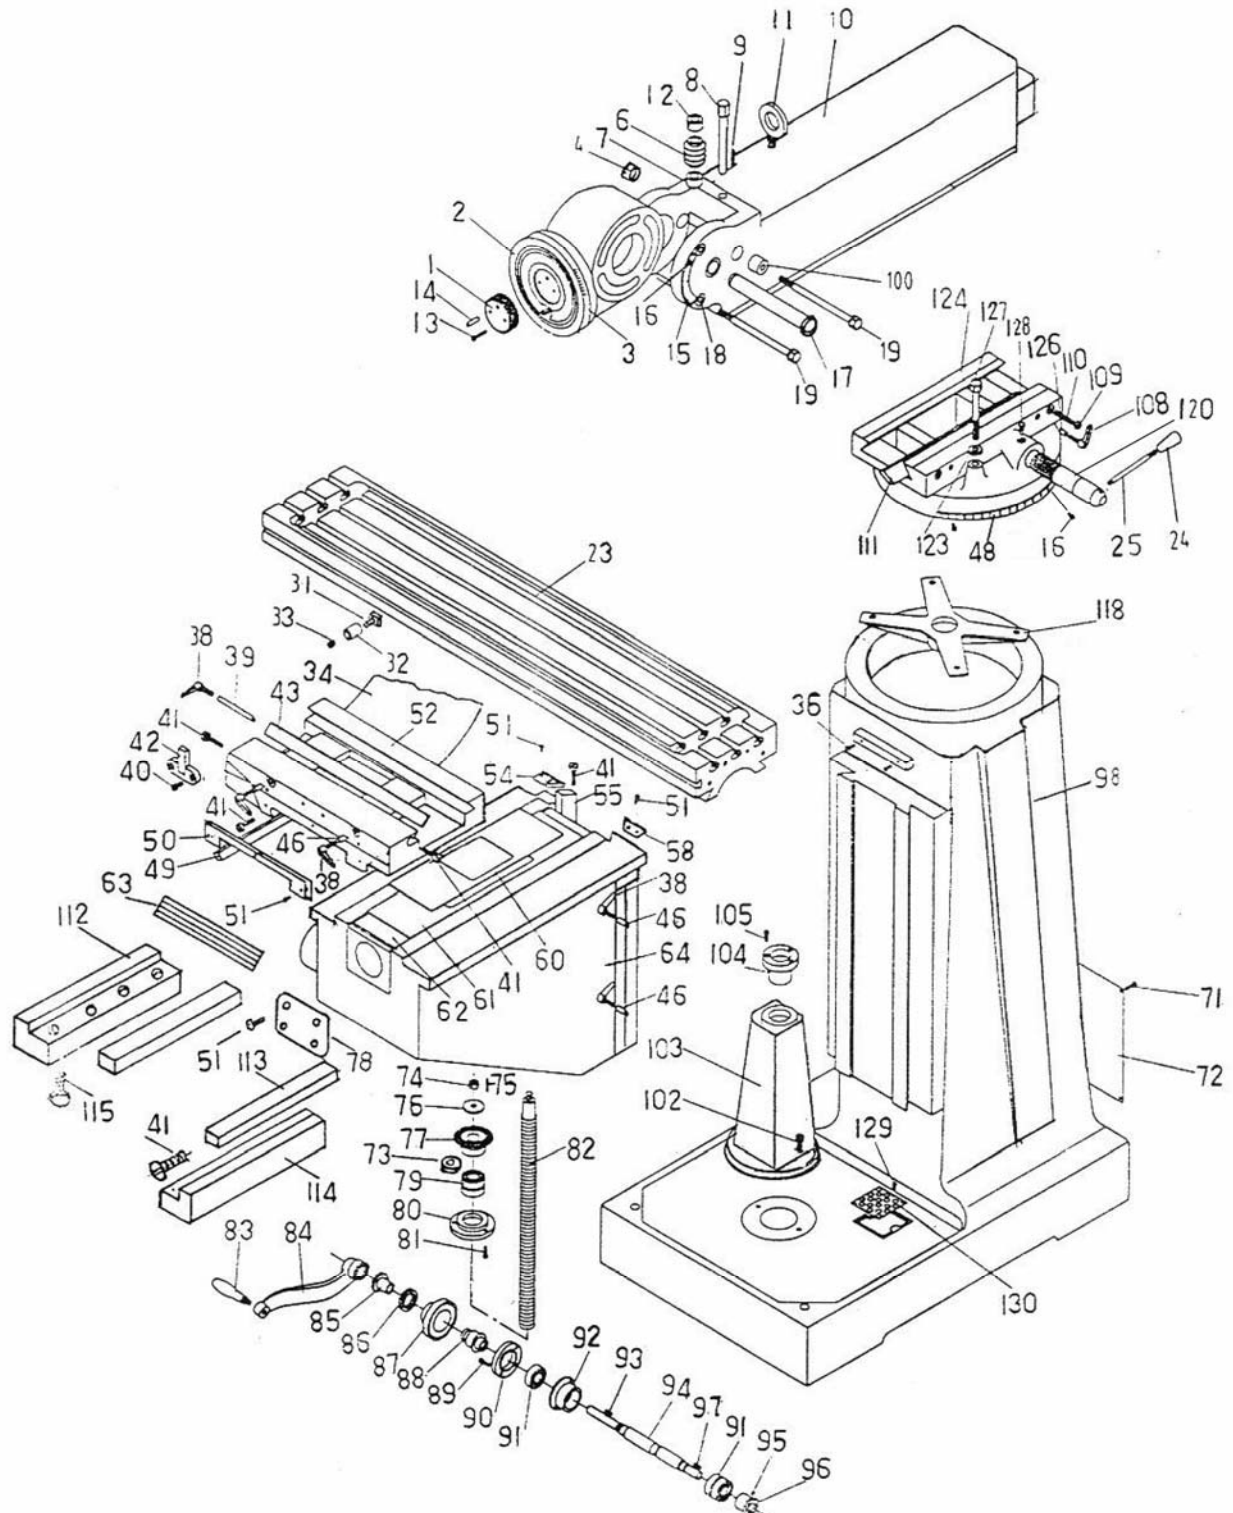

14.3.1 JTM-1050 Base Assembly – Exploded View

14.3.2 JTM-1050 Base Assembly – Parts List

Index No	Part No	Description	Size	Qty
1	1050C-1	Worm Washer		1
2	1050C-2	Ram Adaptor		1
3	1050C-3	Adaptor Scale		1
4	1050C-4	Lock Nut		1
6	1050C-6	Worm Gear		1
7	1050C-12	Collar		1
8	1050C-8	Worm Shaft		1
9	OVS10-033	Key	5x5x50	1
10	1050C-10	Ram		1
11	1050C-11	Hook	3/4"	1
12	C-7-1	Washer		1
13	TS-1504061	Hex Socket Cap Screw	M8x30	2
14	1050C-14	Spring Pin		1
15	1050C-15	Angle Plate		1
16	1050C-16	Rivet		12
17	1050C-17	Adaptor Pivot Stud		1
18	C-18	Washer		3
19	C-19	Locking Bolt		3
23	C-23	Table		1
31	C-31	T-Bolt		2
32	C-32	Table Stop Piece		2
33	C-33	Hex Nut	3/8"-16NC	2
34	C-34	Chip Guard		1
36	C-36	Pan Head Screw	3/16"x3/8"	4
38	C-38A	Saddle Lock Bolt		5
39	C-29	Saddle Lock Plunger		1
40	C-40	Hex Socket Cap Screw		2
41	C-41	Adjusting Screw		10
42	C-42	Table Stop Bracket		1
43	C-43	Gib		1
46	C-46	Table Lock Plunger		4
48	C-48	Turret Scale, JTM-1050		1
49	C-49	Saddle Knee Gib		1
50	C-50-1	Wiper		2
51	C-51	Pan Head Screw		18
52	C-52	Saddle		1
54	C-54	Knee Wiper Felt		1
55	C-55	Knee Column Gib		1
58	C-58	Knee Wiper Felt		1
60	C-60	Chip Guard		1
61	C-61	Chip Guard		1
62	C-62	Chip Guard		1
63	C-63	Chip Guard		1
64	C-64	Knee		1
71	C-71	Pan Head Screw		8
72	C-72	Cover		1
73	C-23-1	Washer		1
74	C-74	Nut	1/2"-20NF	1
75	KEY5525	Key	5x5x25	1
76	C-76	Washer		1
77	C-77	Bevel Gear		1
78	C-78	Front Cover		1
79	BB-5305ZZ	Ball Bearing	5305	1
80	C-80	Bearing Stop		1
81	TS-1503051	Hex Socket Cap Screw	M6x20	3
82	C-82	Leadscrew		1
83	C-83	Handle		1
84	C-84	Elevating Crank		1
85	C-85	Gear Shear Clutch		1
86	C-86	Dial Lock Nut		1