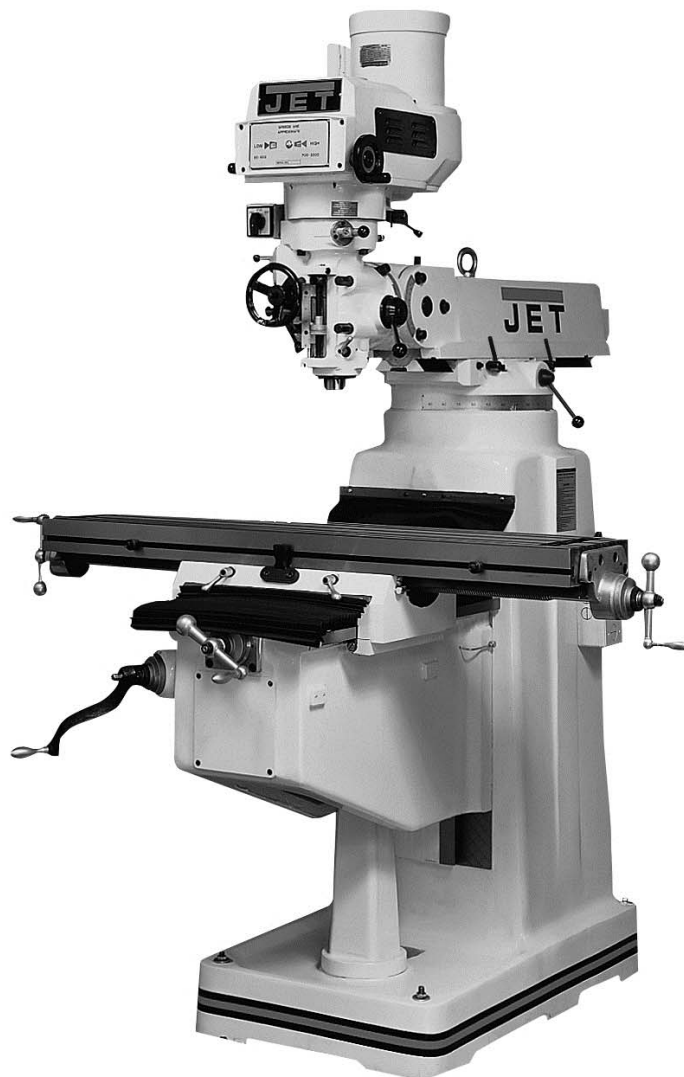

JET
427 New Sanford Road
LaVergne, Tennessee 37086
Ph.: 800-274-6848
www.jettools.com

Part No. M-690050
Revision G 07/2014
Copyright © 2014 JET