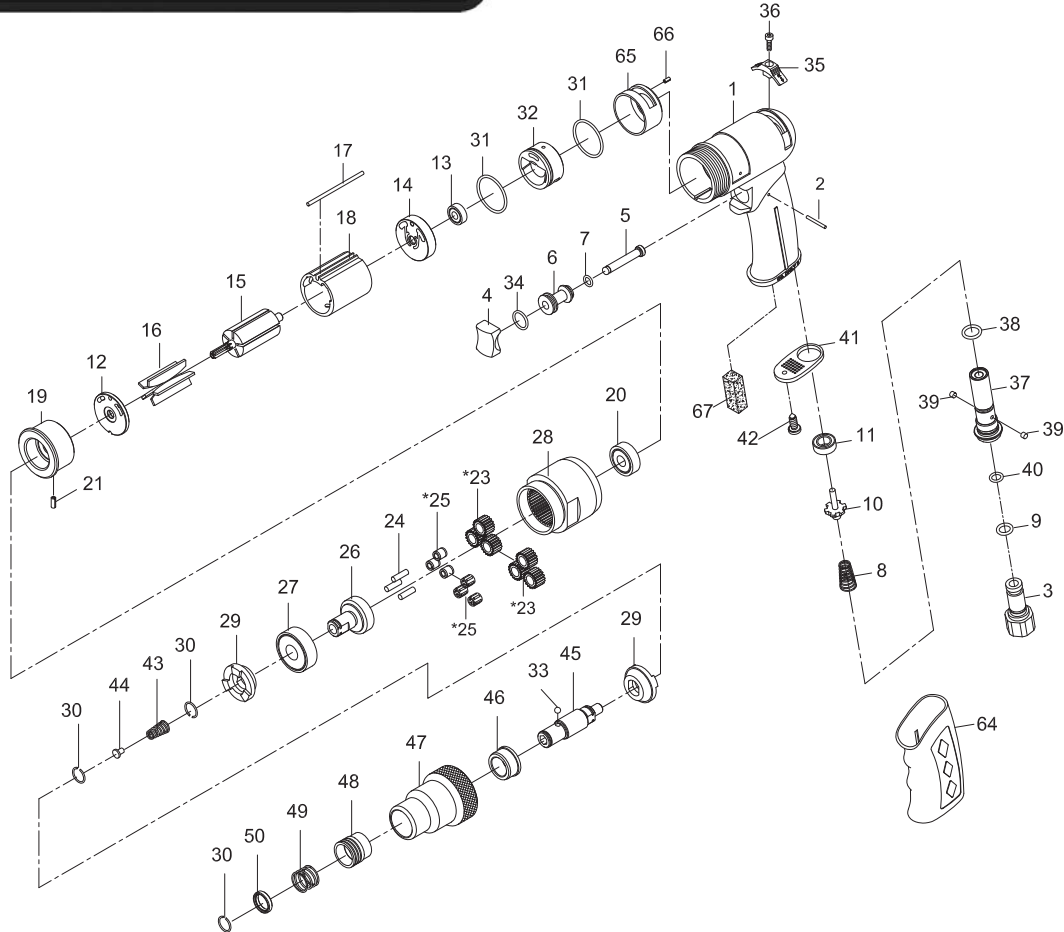

## 1/4" Air Screwdriver- Positive Clutch

Stock No. JSM-8472

### Specifications

Chuck type.....	Positive
Chuck size (in.).....	1/4
Horsepower.....	1/2
Free speed (RPM).....	1800
Working torque (ft./lbs).....	115
Air consumption at load (CFM).....	4
Air Inlet (in.).....	1/4 NPT
Air hose inside diameter (in.).....	3/8
Vibration Value (m/s <sup>2</sup> ).....	0.3
Noise Level (dB).....	83
Overall Length (in.).....	7-3/8
Net weight (lbs.).....	2-1/2

## Parts List for JSM-8472 Air Screwdriver

Index	Part No	Description	Qty
1	JSM7572-01	Motor Housing	1
2	JSM7572-02	Pin (2x18.8)	1
3	JSM7572-03	Air Inlet	1
4	JSM7572-04	Trigger	1
5	JSM7572-05	Valve Stem	1
6	JSM7572-06	Valve Bushing	1
7	40333	O-Ring (6x1.5)	1
8	73108	Spring	1
9	JSM5252-09	O-Ring (9.8x1.9)	1
10	JSM7572-146	Valve Stem	1
11	JSM7572-145	Rubber Spacer	1
12	80414	End Plate	1
13	BB-696ZZ	Ball Bearing (696ZZ)	1
14	JSM7572-14	Rear End Plate	1
15	80415	Rotor	1
16	JSM7572-16	Rotor Blades	5
17	JSM7572-17	Pin (2.5x55)	1
18	JSM7572-18	Cylinder	1
19	JSM8472-19	Front End Plate	1
20	BB-608ZZ	Ball Bearing (608ZZ)	1
21	70117	Spring Pin (2x5)	1
* 23	80223-11	Planet Gear	3
	80223-14	Planet Gear	3
24	30124	Pin (4x13.8)	3
* 25	80225	Bushing	3
	80245	Needle Bearing (4x7x8)	3
26	80426	Work Spindle	1
27	BB-6201Z	Ball Bearing (6201Z)	1
28	80428	Clamp Nut	1
29	80429	Drive Dog	2
30	80230	Retaining Ring	3
31	JSM3330-49	O-Ring (26.7x1.78)	2
32	JSM7572-32	Reversing Valve	1
33	SB-1/8	Steel Ball (1/8")	1
34	80209	O-Ring (12x1.5)	1
35	JSM7572-35	Reversing Valve Knob	1
36	JSM7572-36	Screw (M3x10)	1
37	JSM7572-37	Fixed Shaft	1