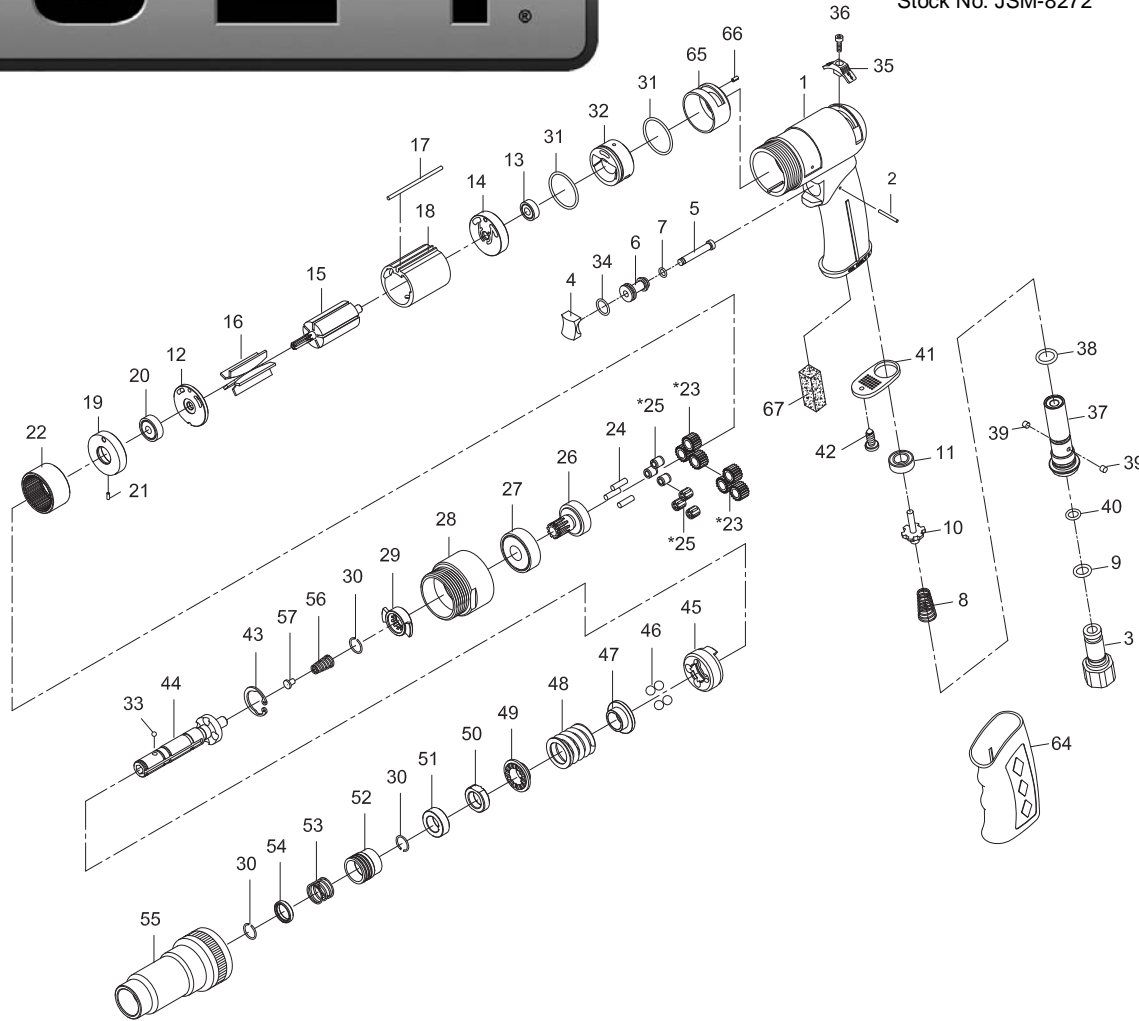

JSM-8272

1/4" Air Screwdriver- Adjustable Clutch

Stock No. JSM-8272

Specifications

Chuck type.....	Adjustable
Chuck size (in.).....	1/4
Horsepower.....	1/2
Free speed (RPM).....	1800
Working torque (ft./lbs).....	45-115
Air consumption at load (CFM).....	4
Air Inlet (in.).....	1/4 NPT
Air hose inside diameter (in.).....	3/8
Vibration Value (m/s ²).....	0.3
Noise Level (dB).....	83
Overall Length (in.).....	7-3/4
Net weight (lbs.).....	2-3/4