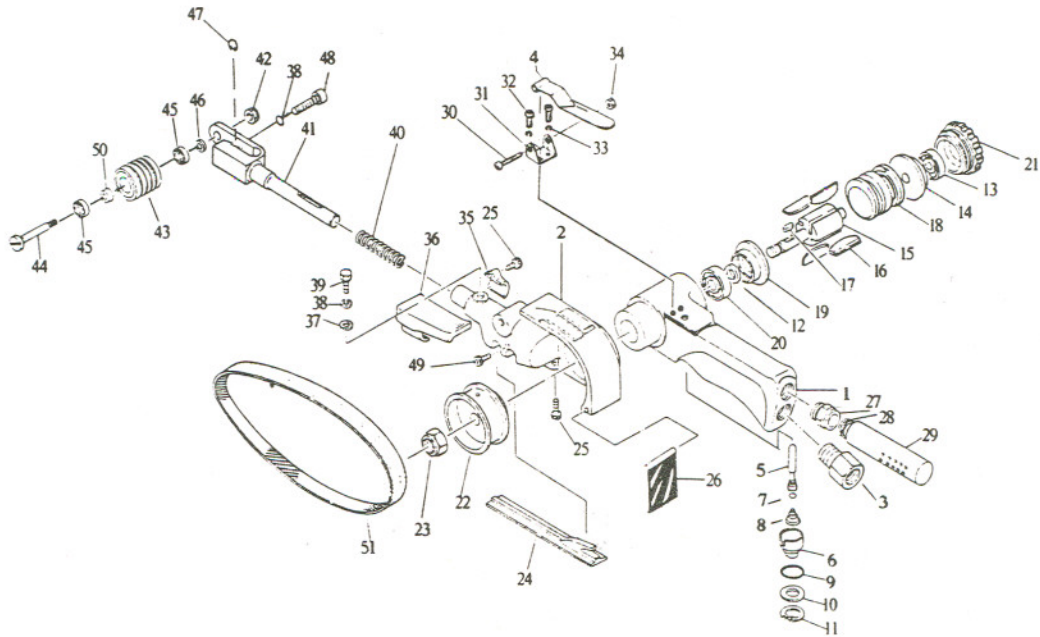

### **JSM-606/610/612/620/630 BELT SANDERS**

JSM-630

JSM-620

JSM-610  
JSM-612  
JSM-606

## JSM-620 Belt Sander

No	parts No	Parts Name	O'ty	price	No	parts No	Parts Name	O'ty	price
1	62001	Housing	1		27	62027	Nipple	1	
2	62002	Guard Body	1		28	62028	Spring	1	
3	62003	Air Inlet	1		29	62029	Silencer	1	
4	62004	Lever	1		30	62030	Cross-Recessed Pan Head Machine Screw	1	
5	62005	Valve Stem	1		31	62031	Lever Support	1	
6	62006	Adjust Valve	1		32	62032	Cross-Recessed Pan Head Machine Screw	1	
7	62007	O Ring	1		33	62033	Spring Washer	1	
8	62008	Spring	1		34	62034	Hexagon Nut	1	
9	62009	O Ring	1		35	62035	Bushing	1	
10	62010	Spacer	1		36	62036	Finger Pad	1	
11	62011	Retaining Ring	1		37	62037	Washer	1	
12	62012	Distance Collar	1		38	62038	Spring Washer	2	
13	62013	Ball Bearing	1		39	62039	Screw	1	
14	62014	Rear End Plate	1		40	62040	Spring	1	
15	62015	Rotor	1		41	62041	Arm	1	
16	62016	Blade (4 pcs/set)	4		42	62042	Nut	1	
17	62017	Sunk Key	1		43	62043	Idle Pulley	1	
18	62018	Cylinder	1		44	62044	Shaft	1	
19	62019	Front End Plate	1		45	62045	Ball Bearing	2	
20	62020	Ball Bearing	1		46	62046	Spacer	1	
21	62021	Cap	1		47	62047	Retaining Ring	1	
22	62022	Drive Pulley	1		48	62048	Bolt	1	
23	62023	Hexagon Nut	1		49	62049	Bolt	1	
24	62024	Flat Shoe	1		50	62050	Spacer	1	
25	62025	Hexagon Socket Head Bolt	2		51	62051	Grinding Belt	1	
26	62026	Dust cover	1						