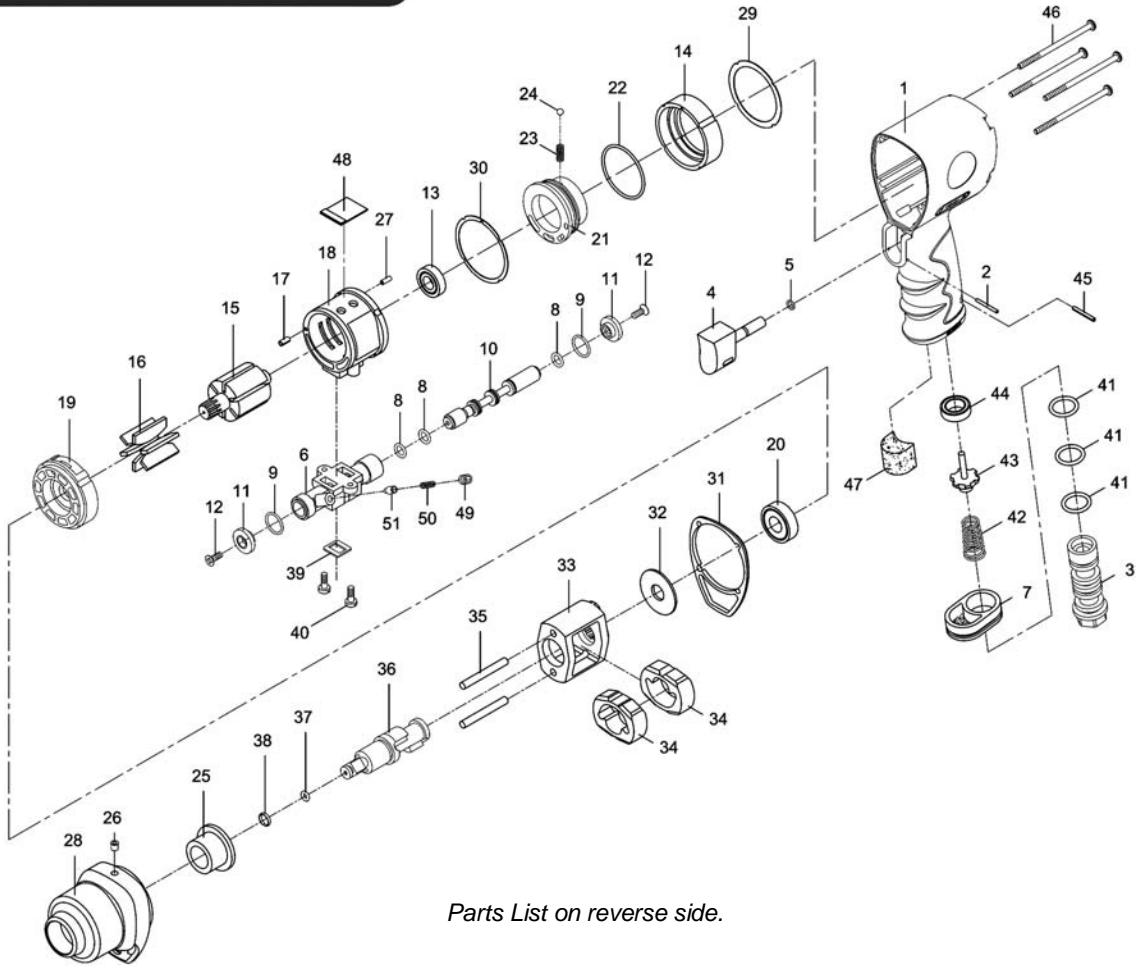

## 3/8" Professional Impact Wrench

Stock No. JSM-4140

Parts List on reverse side.

### Specifications for JSM-4140

Square drive.....	3/8"
Bolt capacity.....	1/2"
Anvil retainer type.....	Ring
Impact mechanism.....	Twin hammer
Working torque.....	250 ft/lbs
Torque settings.....	forward 3 steps/reverse 3 steps
Free speed.....	9000 RPM
Air pressure.....	90 psi
Air consumption at load.....	4 CFM
Air inlet.....	1/4" NPT
Air hose inside diameter.....	3/8"
Number of vanes in motor.....	6
Vibration value.....	3.9 m/s <sup>2</sup>
Noise level.....	83 dB
Overall length.....	6"
Net weight.....	2.60 lbs
Shipping weight.....	3.10 lb