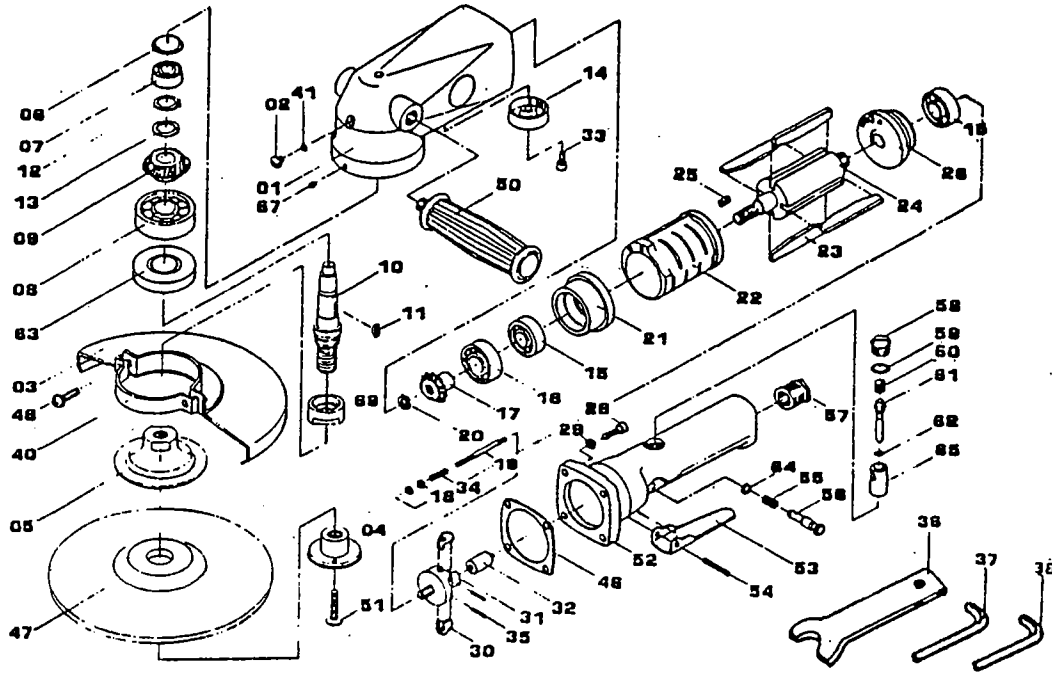

ISG-0522

7" Angle Grinder

Parts List

No.	Parts No.	Name of Parts	Qty
01	DG-70001	Motor Housing	1
02	PG-38043	Plug	1
03	DG-70049	Center Wheel Guard	1
04	DG-70S47	Flange	1
05	DG-70S45	Flange Nut	1
06	DG-70002	Seal Plate	1
07	BB-06292	Ball Bearing	1
08	BB-63032	Ball Bearing	1
09	DG-70007	Bevel Gear	1
10	DG-70S04	Arbor	1
11	WK-0516A	Woodruff Key	1
12	STW-015	External Stop Ring	1
13	WW-0016	Wave Washer	1
14	DG-70043	Exhaust Deflector	1
15	BB-62012	Ball Bearing	2
16	BB-62022	Ball Bearing	1
17	DG-70026	Bevel Pinion	1
18	HNI-03CB	Hex. Nut	2
19	DG-70022	Adjust Screw	1
20	STW-009	External Stop Ring	1
21	DG-70012	Front End Plate	1
22	DG-70014	Cylinder	1
23	DG-70016	Rotor Blade	4
24	DG-70011	Rotor	1
25	SP-30080	Spring Pin	2
26	DG-70017	Rear End Plate	1
28	B2-0520A	Hex Socket Head Cap Bolt	4
29	SW2-050A	Spring Washer	4
30	DG-70019	Pendulum	8
31	DG-70018	Governor	1
32	DG-70021	Plunger	1

No.	Parts No.	Name of Parts	Qty
33	B2-0510A	Hex Socket Head Cap Bolt	1
34	DG-70023	Spring	1
35	SP-30160	Spring Pin	2
36	VP-70047	Wrench	1
37	DG-70S54	L Shape Hex Wrench	1
38	HG-14005	L Shape Hex Wrench	1
40	DG-70050	Guard Clamp Plate	1
41	ORP-0040	O-Ring	2
46	DG-70028	Gasket	1
47	DG-70046	Grinding Wheel	1
48	S4-6020A	(+) Button Head Screw	2
50	AP-70047	Handle	1
51	S7-6030A	Flange Stop Screw	1
52	DG-70055	Throttle Valve Housing	1
53	DG-70063	Throttle Lever	1
54	SP-40250	Spring Pin	1
56	DG-70065	Lock Pin	1
57	DG-70057	Air Inlet Bushing	1
58	DG-40056	Throttle Housing	1
59	ORP-0100	O-Ring	1
60	DG-40055	Valve Spring	2
61	DG-40054	Valve Stem	1
62	ORP-0050	O-Ring	1
63	DG-70S10	Arbor Bearing Cap	1
64	ETWJ-040	E-Ring	1
65	DG-70056	Bushing	1
67	SS-0404A	Set Screw	1
69	DG-70S68	Adjust Nut	1

RPK-0522 Repair Kit: Contains part # 20,23,46,59,60,62

RBK-0522 Rebuild Kit: Contains part # 8,9,10,11,16,17