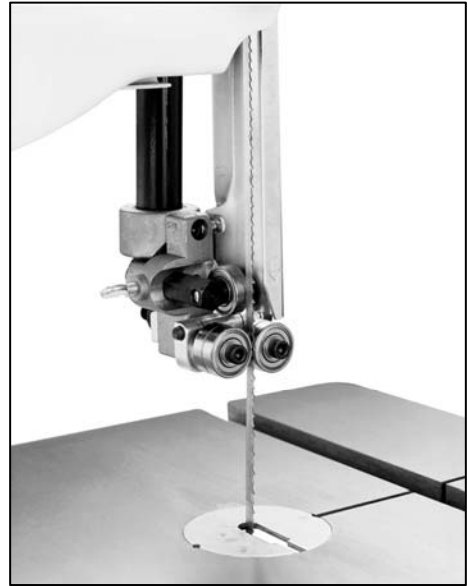

Assembly Instructions & Parts List #708127 JRBG-14 Roller Bearing Guide Set

Pre-Assembly

1. Disconnect the saw from the power source, unplug.
2. It is easier to install the new guides if you remove the band saw's table.
3. Remove the circular *table insert* found on the top of the table, and also the *table pin* found on the side of the table. The table can be removed by unscrewing the *lock knobs* found below the table trunnion.
4. Remove the existing *blade guides*.

Upper Bearing Guide

Referring to Figure 1:

1. Fit the *upper bearing guide* onto the *guide post* and tighten the hex cap screw.

Note: Model JWBS-14OS Band Saw requires *bushing* (Part No. 150214) shown in G, Fig. 2.