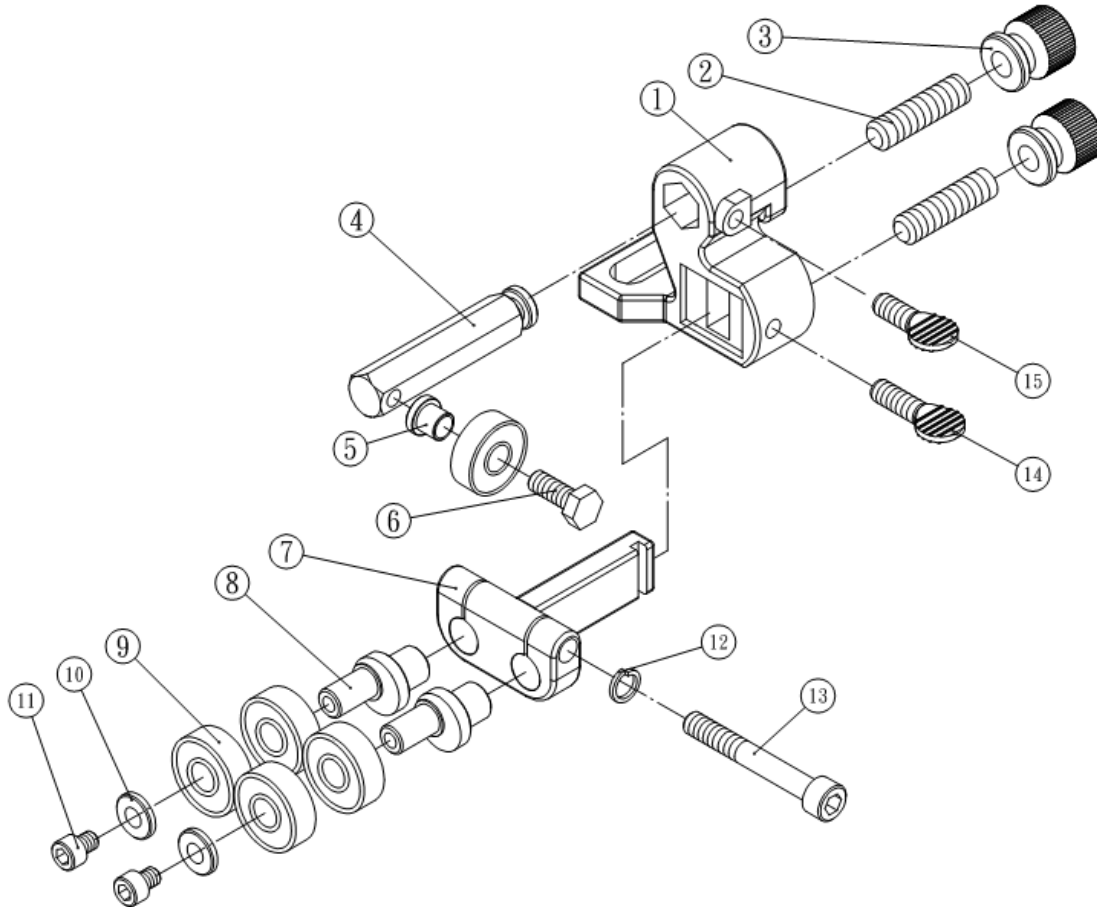

Lower Support and Blade Guide Assembly

Index No	Part No	Description	Size	Qty
	JWBS14DP-5	Lower Support & Blade Guide Assembly (#1-15)		1
1	PWBS14-241	Lower Support Bracket		1
2	JWBS14DP-4-3	Socket Set Screw	M8x35	2
3	150010A	Adjusting Nut		2
4	PWBS14-230	Spacing Sleeve		1
5	PWBS14-231	Bearing Sheath		1
6	TS-1482041	Hex Cap Screw	M6x20	1
7	PWBS14-239	Support Bracket		1
8	PWBS14-240	Eccentric Shaft		2
9	BB-608ZZ	Ball Bearing	608ZZ	5
10	TS-1550031	Flat Washer	M5	2
11	TS-1502031	Socket Head Cap Screw	M5x12	2
12	TS-2361051	Lock Washer	M5	1
13	TS-1502091	Socket Head Cap Screw	M5x40	1
14	150013A	Thumb Screw	M6x16	1
15	150014A	Thumb Screw	M6x12	1

To order parts or reach our service department, call 1-800-274-6848 Monday through Friday (see our website for business hours, www.jettools.com).