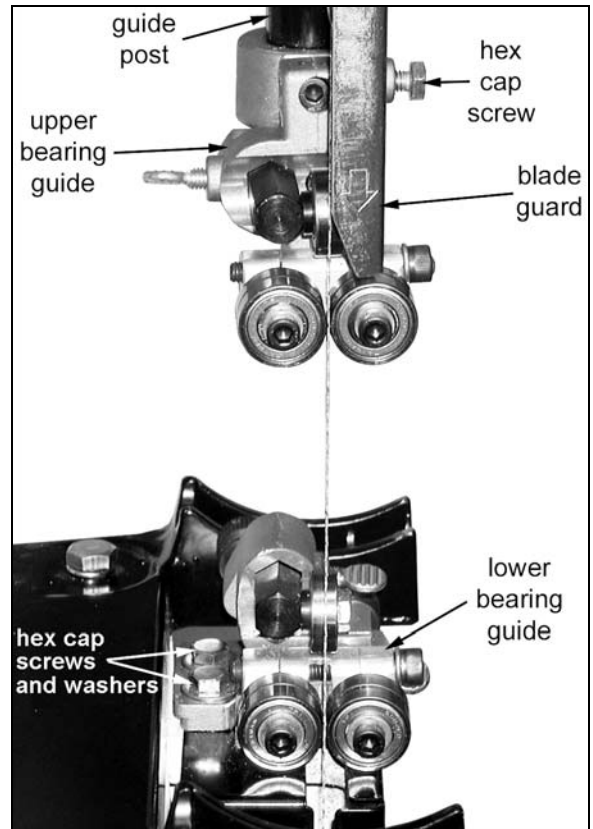

Assembly Instructions & Parts List #708127 JRBG-14 Roller Bearing Guide Set

Pre-Assembly

1. Disconnect the saw from the power source, unplug.
2. It is easier to install the new guides if you remove the band saw's table.
3. Remove the circular *table insert* found on the top of the table, and also the *table pin* found on the side of the table. The table can be removed by unscrewing the *lock knobs* found below the table trunnion.
4. Remove the existing *blade guides*.

Upper Bearing Guide

Referring to Figure 1:

1. Fit the *upper bearing guide* onto the *guide post* and tighten the hex cap screw.

Note: Model JWBS-14OS Band Saw requires *bushing* (Part No. 150214) shown in G, Fig. 2.

Upper Support and Blade Guide Assembly

Index No	Part No	Description	Size	Qty
.....	JWBS14DP-4.....	Upper Support & Blade Guide Assembly (#1-14)		1
1.....	PWBS14-226.....	Upper Support Bracket		1
2.....	JWBS14DP-4-3.....	Socket Set Screw	M8x35	2
3.....	150010A	Adjusting Nut.....		2
4.....	PWBS14-230.....	Spacing Sleeve		1
5.....	PWBS14-231.....	Bearing Sheath.....		1
6.....	TS-1482041	Hex Cap Screw	M6x20	2
7.....	PWBS14-239.....	Support Bracket.....		1
8.....	PWBS14-240.....	Eccentric Shaft		2
9.....	BB-608ZZ	Ball Bearing.....	608ZZ.....	5
10.....	TS-1550031	Flat Washer.....	M5.....	2
11.....	TS-1502031	Socket Head Cap Screw.....	M5x12	2
12.....	TS-2361051	Lock Washer	M5.....	1
13.....	TS-1502091	Socket Head Cap Screw.....	M5x40	1
14.....	150013A	Thumb Screw	M6x16	2