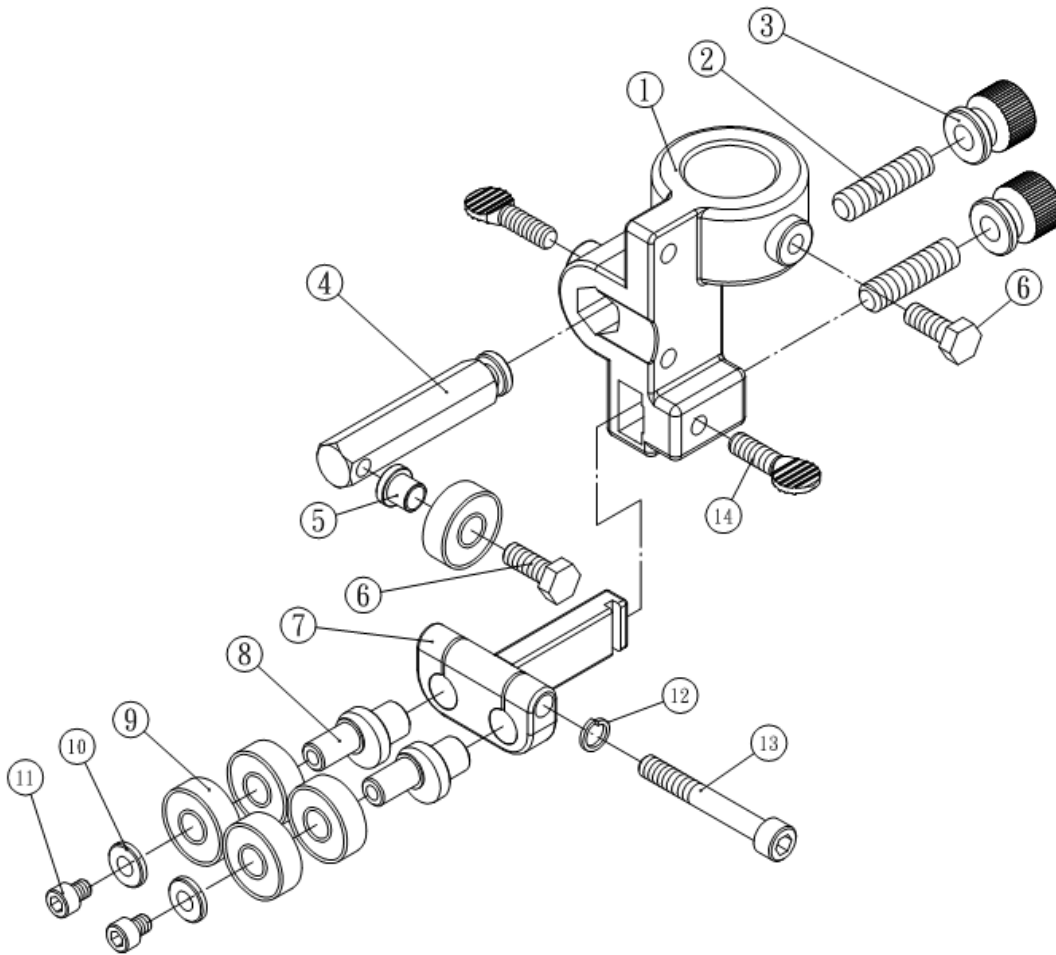

Assembly Instructions & Parts List #708127 JRBG-14 Roller Bearing Guide Set

Pre-Assembly

1. Disconnect the saw from the power source, unplug.
2. It is easier to install the new guides if you remove the band saw's table.
3. Remove the circular *table insert* found on the top of the table, and also the *table pin* found on the side of the table. The table can be removed by unscrewing the *lock knobs* found below the table trunnion.
4. Remove the existing *blade guides*.

Upper Bearing Guide

Referring to Figure 1:

1. Fit the *upper bearing guide* onto the *guide post* and tighten the hex cap screw.

Note: Model JWBS-14OS Band Saw requires *bushing* (Part No. 150214) shown in G, Fig. 2.

Upper Support and Blade Guide Assembly

Index No	Part No	Description	Size	Qty
.....	JWBS14DP-4.....	Upper Support & Blade Guide Assembly (#1-14)		1
1.....	PWBS14-226.....	Upper Support Bracket		1
2.....	JWBS14DP-4-3.....	Socket Set Screw	M8x35	2
3.....	150010A	Adjusting Nut.....		2
4.....	PWBS14-230.....	Spacing Sleeve		1
5.....	PWBS14-231.....	Bearing Sheath.....		1
6.....	TS-1482041	Hex Cap Screw	M6x20	2
7.....	PWBS14-239.....	Support Bracket.....		1
8.....	PWBS14-240.....	Eccentric Shaft		2
9.....	BB-608ZZ	Ball Bearing.....	608ZZ.....	5
10.....	TS-1550031	Flat Washer.....	M5.....	2
11.....	TS-1502031	Socket Head Cap Screw.....	M5x12	2
12.....	TS-2361051	Lock Washer	M5.....	1
13.....	TS-1502091	Socket Head Cap Screw.....	M5x40	1
14.....	150013A	Thumb Screw	M6x16	2