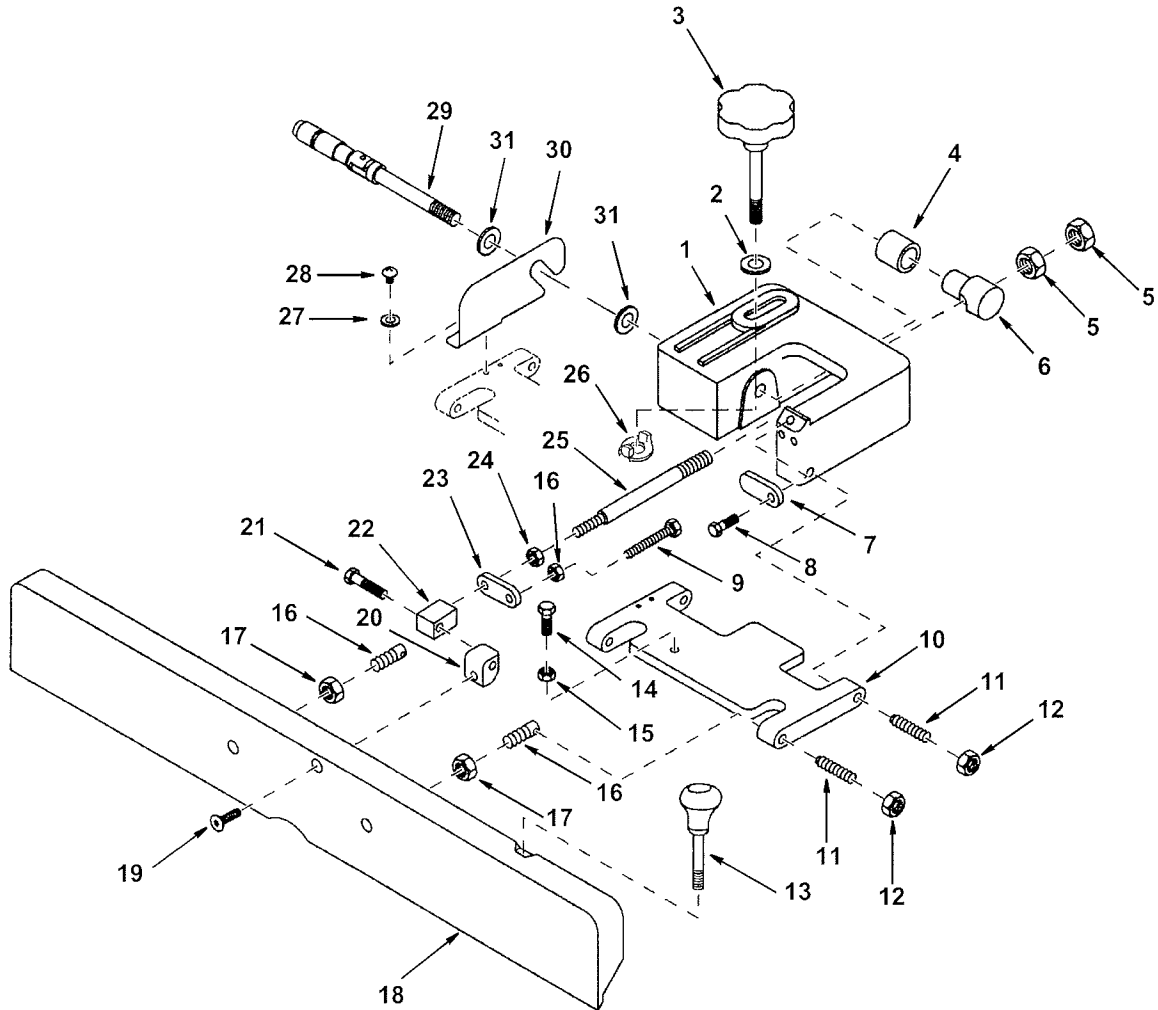

Repair Parts

Parts List for RIDGID 6-1/8" Jointer/Planer
Model No. JP06100
RIDGID parts are available on-line at www.ridgidparts.com

Figure 2

Repair Parts

Parts List for RIDGID 6-1/8" Jointer/Planer Model No. JP06100

RIDGID parts are available on-line at www.ridgidparts.com

Figure 2

Always order by Part Number - Not by Key Number

Key No.	Part No.	Description
1	828689	Holder Fence
2	805563-6	* Washer .515 x 1-1/8 x 3/32
3	828400	Knob Fence
4	828517	Sleeve Fence
5	805488	* Nut Hex Jam 5/8-16
6	828518	Nut Tee Fence
7	828524	Plate Stop
8	828522	Bolt Shoulder 9mm x 19mm
9	805467-11	* Screw Hex hd 5/16-18 x 1-3/4
10	828528	Plate Fence Pivot
11	828516	Screw Pivot
12	118645	Nut Hex Jam 3/8-16
13	828712	Knob Fence Tilt
14	805467-6	* Screw Hex Hd 5/16-18 x 1
15	805482	* Nut Hex Jam 5/16-18
16	828447	Stud Pivot

Key No.	Part No.	Description
17	813640	* Nut Hex Jam 1/2-20
18	828404	Fence
19	805297-8	* Screw Flat Hd Soc 5/16-18 x 1-1/2
20	828520	Nut Handle
21	828525	Bolt Shoulder 10 x 6
22	828521	Nut Pivot
23	828519	Stop Fence
24	805485	* Nut Hex Jam 7/15-14
25	828446	Shaft Lock
26	828526	Collar Lock
27	805551-2	* Washer Flat 1/4 x 1/2 x 1/16
28	809491-5	* Screw Pan Cr 1/4-20 x 1/2
29	828401	Handle Asm
30	828529	Bracket Fence
31	805567-6	Washer .63 I.D. x 1-3/4 x 5/32

* Standard hardware item, may be purchased locally