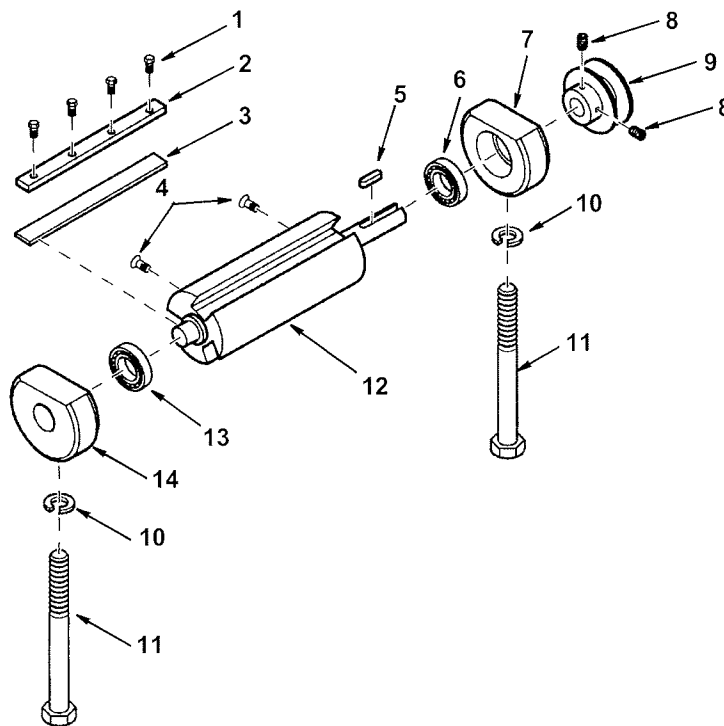

Repair Parts

Parts List for RIDGID 6-1/8" Jointer/Planer

Model No. JP06100

RIDGID parts are available on-line at www.ridgidparts.com

Figure 4

Always order by Part Number - Not by Key Number

Key No.	Part No.	Description
1	824886	Screw 1/4-28 x 7mm
2	824885	Wedge
3	AC8600	† Blade
4	821030	Screw Flat Hd Hex Soc M5 x 0.8-12
5	818654-7	Key
6	820722-5	Bearing
7	824881-1	Support Bearing

Key No.	Part No.	Description
8	160033-1	* Soc Set Screw 1/4-20 x 3/8
9	824888	Pulley
10	818826-8	* Lockwasher M10
11	824890	Screw Hex 3/8-24 x 3-1/2
12	828399	Cutter head
13	820722-6	Bearing
14	824879-1	Support Bearing

† These parts are available where you purchased your jointer.