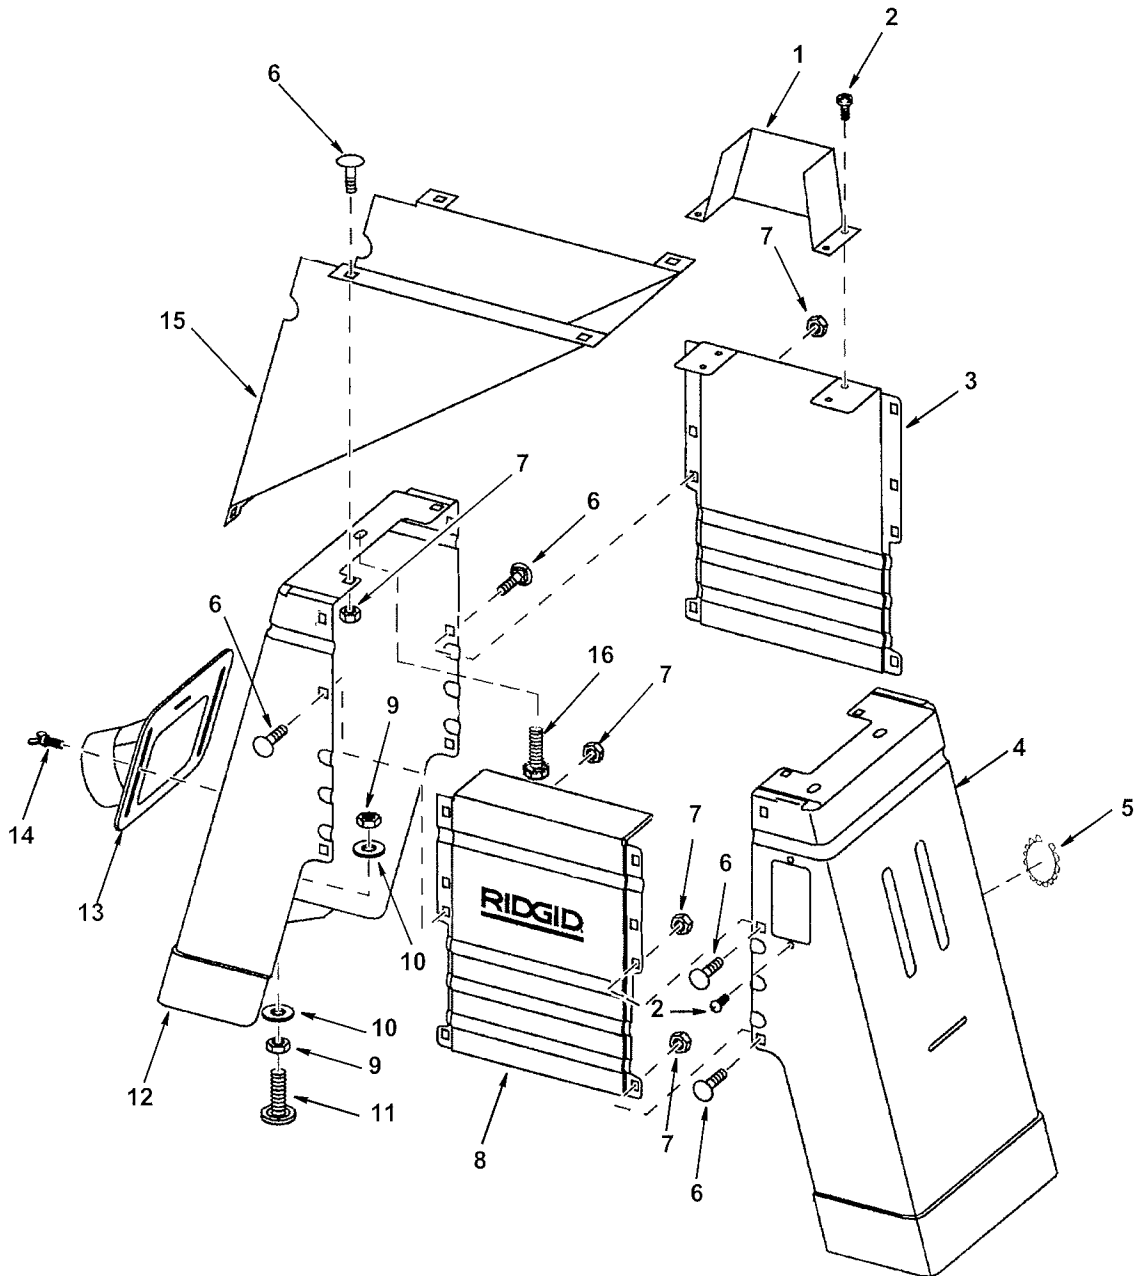

Repair Parts

Parts List for RIDGID 6-1/8" Jointer/Planer Model No. JP06100

RIDGID parts are available on-line at www.ridgidparts.com

Figure 3

Repair Parts

Parts List for RIDGID 6-1/8" Jointer/Planer

Model No. JP06100

RIDGID parts are available on-line at www.ridgidparts.com

Figure 3

Always order by Part Number - Not by Key Number

Key No.	Part No.	Description
1	828577	Guard Pulley
2	826658	Screw Pan Cr Serr 3/16-24 x 3/8
3	828563	Panel Rear
4	828565	Panel Asm Right (Includes Key 5)
5	824909	Grommet
6	827642-1	Bolt Rd Hd Sh Neck 5/16-18 x 1/2
7	826817-1	Nut Hex Flange 5/16-18
8	828562	Panel Asm Front

Key No.	Part No.	Description
9	118615	* Nut Hex 3/8-16
10	820296-3	Washer 10mm I.D.
11	803835-3	Foot Leveling 3/8
12	828561	Panel Asm Left
13	828411	Chute Dust
14	826525	Screw Wing
15	828566	Bracket Motor
16	828412	Screw Hex Ser FI 3/8-16 x 3/4

* Standard hardware item, may be purchased locally