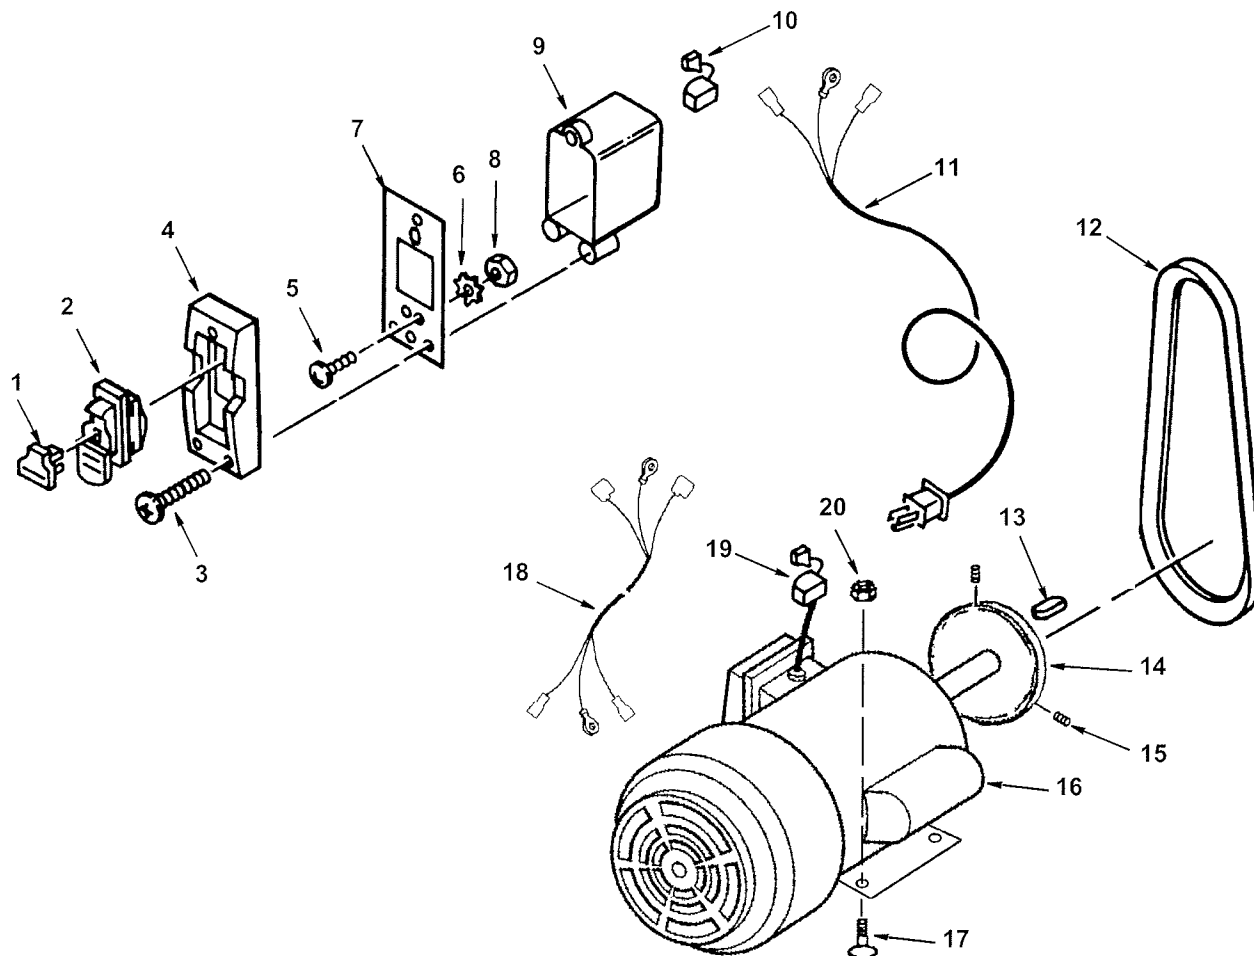

Repair Parts

Parts List for RIDGID 6-1/8" Jointer/Planer

Model No. JP06100

RIDGID parts are available on-line at www.ridgidparts.com

Figure 5

Always order by Part Number - Not by Key Number

Key No.	Part No.	Description
1	826122	Key Switch
2	826123	Switch Locking
3	817357-5	* Screw Ty AB M4 x 1.6-18
4	826395	Bezel Switch
5	808275-4	* Screw Pan Hd #8-32 x 3/8
6	138164	* Lockwasher #8
7	826653	Plate Switch Bezel
8	805475	* Nut #8-32
9	824914	Box Switch
10	169123-15	Strain Relief 6P3-4

Key No.	Part No.	Description
11	824911-1	Cord w/Plug
12	817393-7	V-Belt A-36
13	818654-8	Key
14	824931	Pulley
15	160033-1	Screw Set 1/4-20 x 3/8
16	828530	Motor
17	827642-1	* Bolt Rd Hd Sh 5/16-18 x 1/2
18	824915-1	Cord Motor
19	69164	Strain Relief 6N3-4
20	826817-1	Nut

* Standard hardware item, may be purchased locally