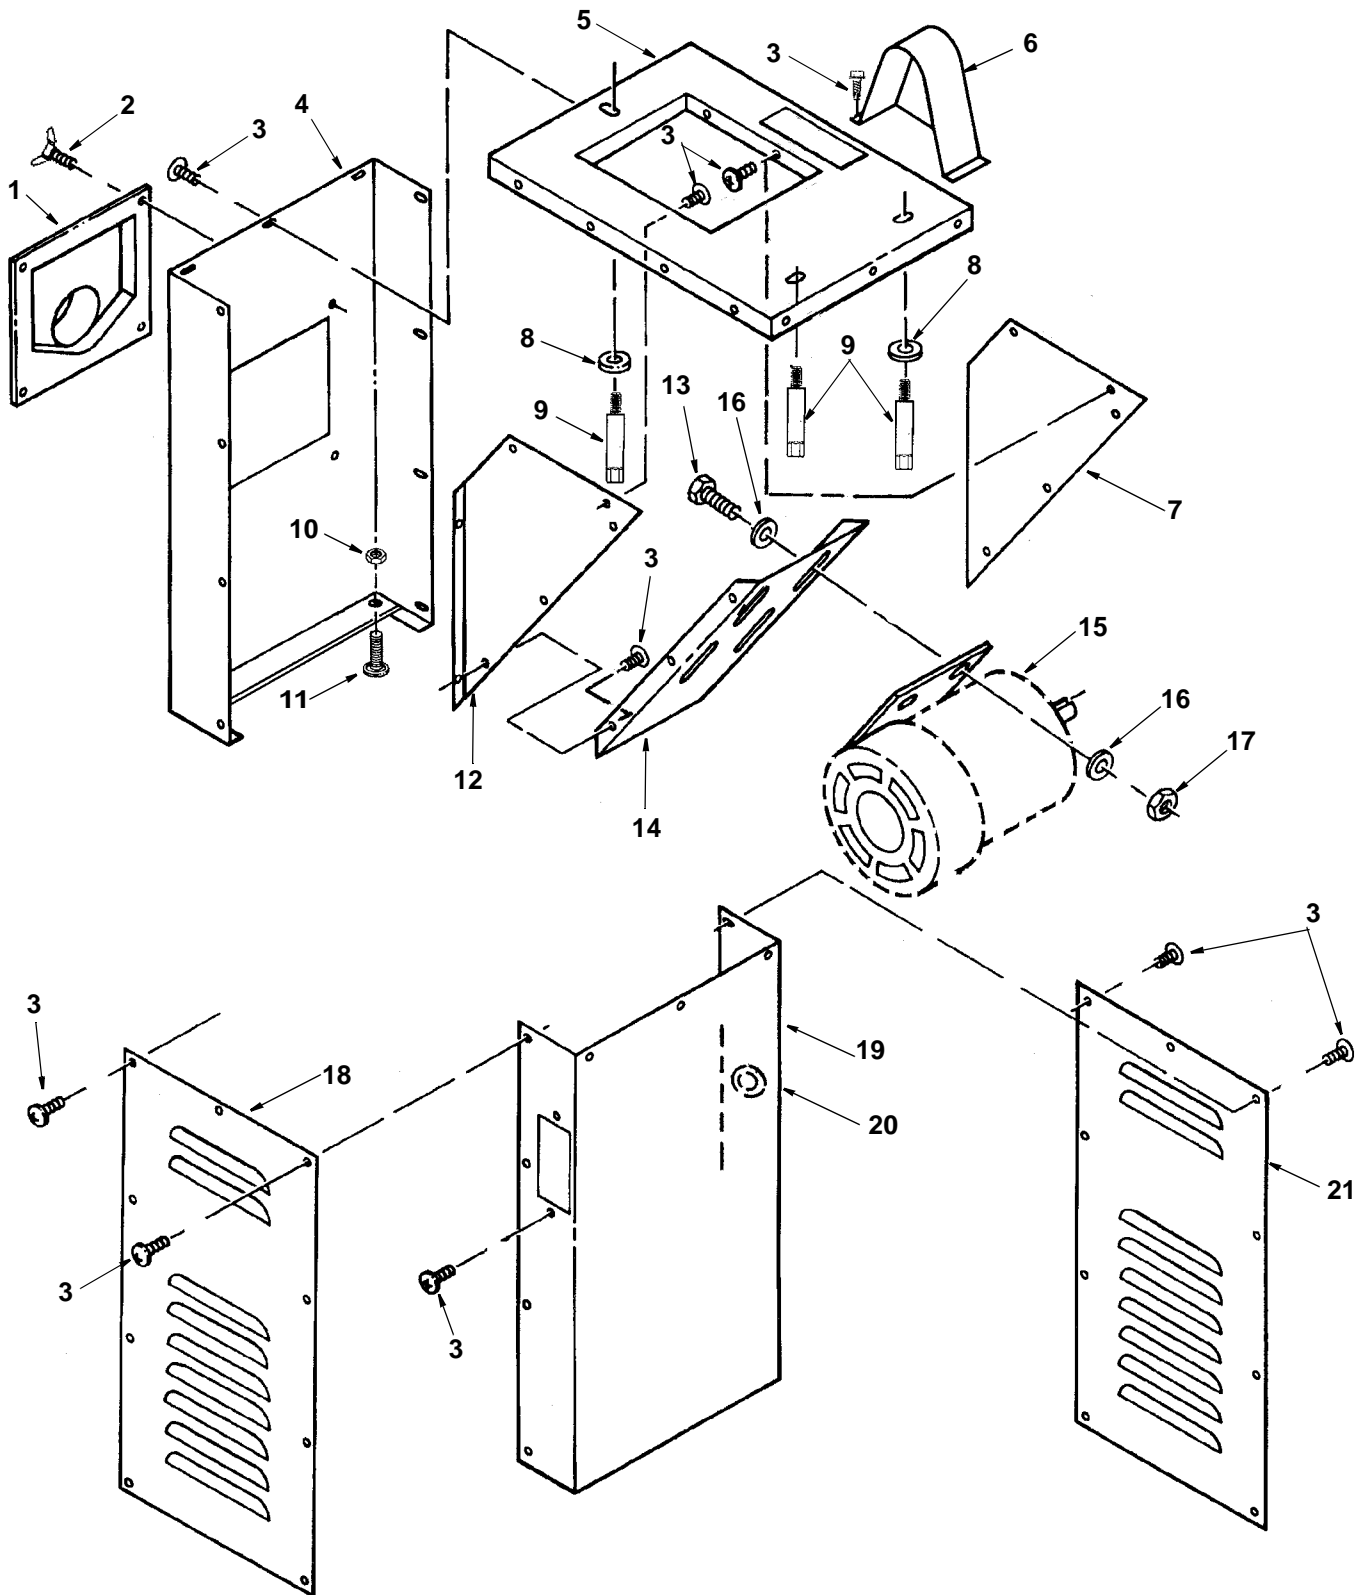

Repair Parts

Parts List for RIDGID 6-1/8" Jointer/Planer Model No. JP06000

RIDGID parts are available on-line at www.ridgidparts.com

Figure 3

Repair Parts

Parts List for RIDGID 6-1/8" Jointer/Planer

Model No. JP06000

RIDGID parts are available on-line at www.ridgidparts.com

Figure 3

Always order by Part Number - Not by Key Number

Key No.	Part No.	Description
1	826522	Chute Dust
2	*	Screw Wing 1/4-20 x 5/8
3	826658	Screw Pan Cr Serr 3/16-24 x 3/8
4	826639	Panel Left Side
5	826645	Panel Top
6	826659	Guard Pulley
7	826647	Stiffener Rear
8	*	Lockwasher 10mm
9	826680	Stud Mounting
10	*	Nut Hex 3/8
11	803835-1	Foot Leveling

Key No.	Part No.	Description
12	826646	Stiffener Front
13	*	Bolt Hex 5/16-18 x 3/4
14	826648	Bracket Motor
15	See Fig. 5	Motor Asm
16	*	Washer 5/16
17	*	Nut Hex 5/16-18
18	826649	Panel Front
19	826652	Panel Right Side
20	824909	Grommet
21	826650	Panel Rear

* Standard hardware item, may be purchased locally