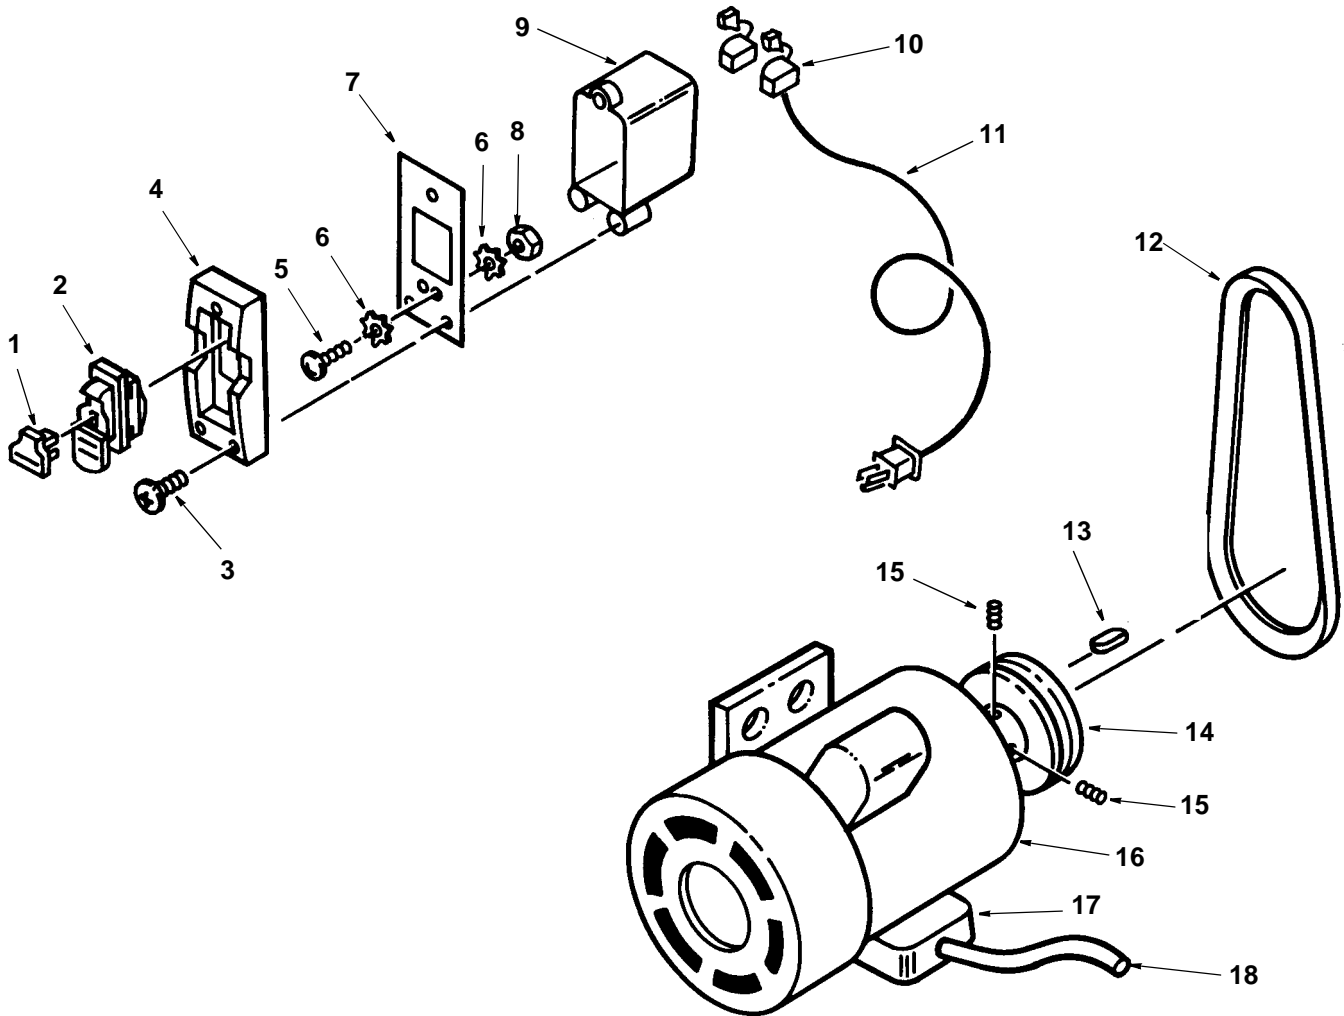

Repair Parts

Parts List for RIDGID 6-1/8" Jointer/Planer Model No. JP06000

RIDGID parts are available on-line at www.ridgidparts.com

Figure 5

Always order by Part Number - Not by Key Number

Key No.	Part No.	Description
1	826122	Key Switch
2	826123	Switch Locking
3	*	Screw Ty AB M4 x 1.6-18
4	826395	Bezel Switch
5	*	Screw Pan Hd #8-32 x 3/8
6	*	Lockwasher #8
7	826653	Plate Switch Bezel
8	*	Nut #8-32
9	824914	Box Switch

Key No.	Part No.	Description
10	169123-15	Strain Relief 6P3-4
11	824911-1	Cord w/Plug
12	817393-7	V-Belt A-36
13	818654-8	Key
14	824931	Pulley
15	*	Screw Set 1/4-20 x 3/8
16	826660	Motor
17	69164	Strain Relief 6N3-4
18	824915-1	Cord Motor

* Standard hardware item, may be purchased locally