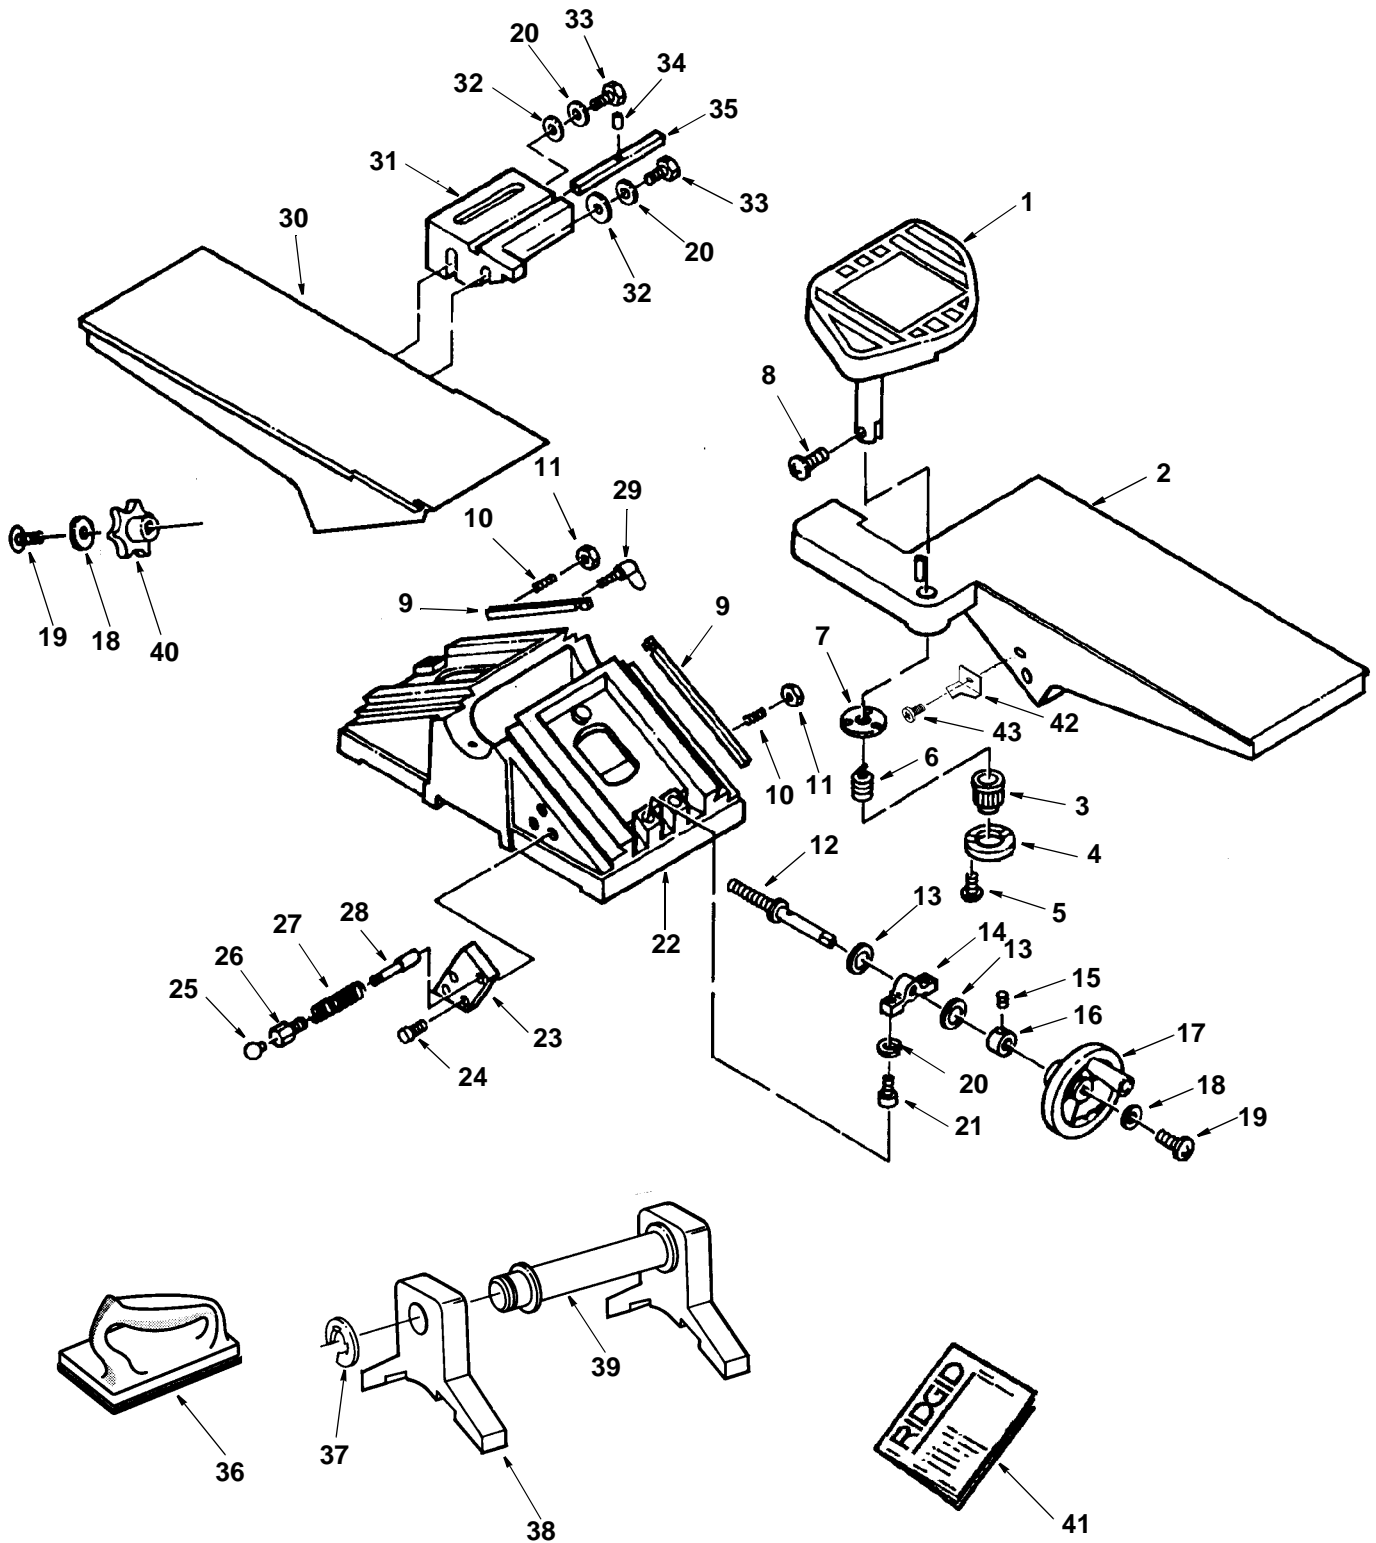

Parts List for RIDGID 6-1/8" Jointer/Planer Model No. JP06000

RIDGID parts are available on-line at www.ridgidparts.com

Figure 1

Parts List for RIDGID 6-1/8" Jointer/Planer

Model No. JP06000

RIDGID parts are available on-line at www.ridgidparts.com

Figure 1

Always order by Part Number - Not by Key Number

Key No.	Part No.	Description
1	826655	Guard Cutter
2	824854-1	Table Infeed
3	824867	Knob
4	824866	Retainer Knob
5	*	Screw Pan Hd 8/32 x 5/8
6	824868	Spring
7	824865	Retainer
8	*	Screw Pan Hd M5 x 0.8-10
9	824856	Gib
10	160033-4	Screw Set 1/4-20 x 1
11	*	Nut Hex 1/4-20
12	824859	Screw Elevation
13	824860	Washer Brass
14	824858	Clamp
15	*	Screw Set 1/4-20 x 3/8
16	824861	Collar
17	826524	Handwheel
18	*	Washer 17/64 x 5/8 x 1/32
19	*	Screw Pan Hd 1/4-20 x 1/2
20	*	Lockwasher 8mm
21	141594-13	Screw Cap 5/16-18 x 1-1/4
22	824853-1	Base

Key No.	Part No.	Description
22	824853-1	Base
23	824871-1	Block Stop Pin
24	*	Screw Cap 5/16-18 x 3/4
25	826529	Knob Plunger
26	824873	Housing Plunger
27	824872	Spring
28	824874	Plunger
29	824857	Screw Wing 1/4-20 x 1
30	824855-1	Table Outfeed
31	824862-1	Holder
32	824863	Washer 3/8 x 20mm x 3mm
33	*	Screw Hex Hd 3/8-16 x 1-1/4
34	813249-106	Pin Roll 4mm x 20mm
35	824864	Key
36	AC8601	† Push Block
37	820632-2	Ring, Retaining
38	824925	Gauge, Knife
39	824926	Rod Knife Gauge
40	826523	Knob Outfeed
41	SP6173	Owners Manual
42	826644	Pointer
43	824082	Screw Pan Hd. 3/16-24 x 1/4

* Standard hardware item, may be purchased locally

† These replacement parts are available where you purchased your jointer.