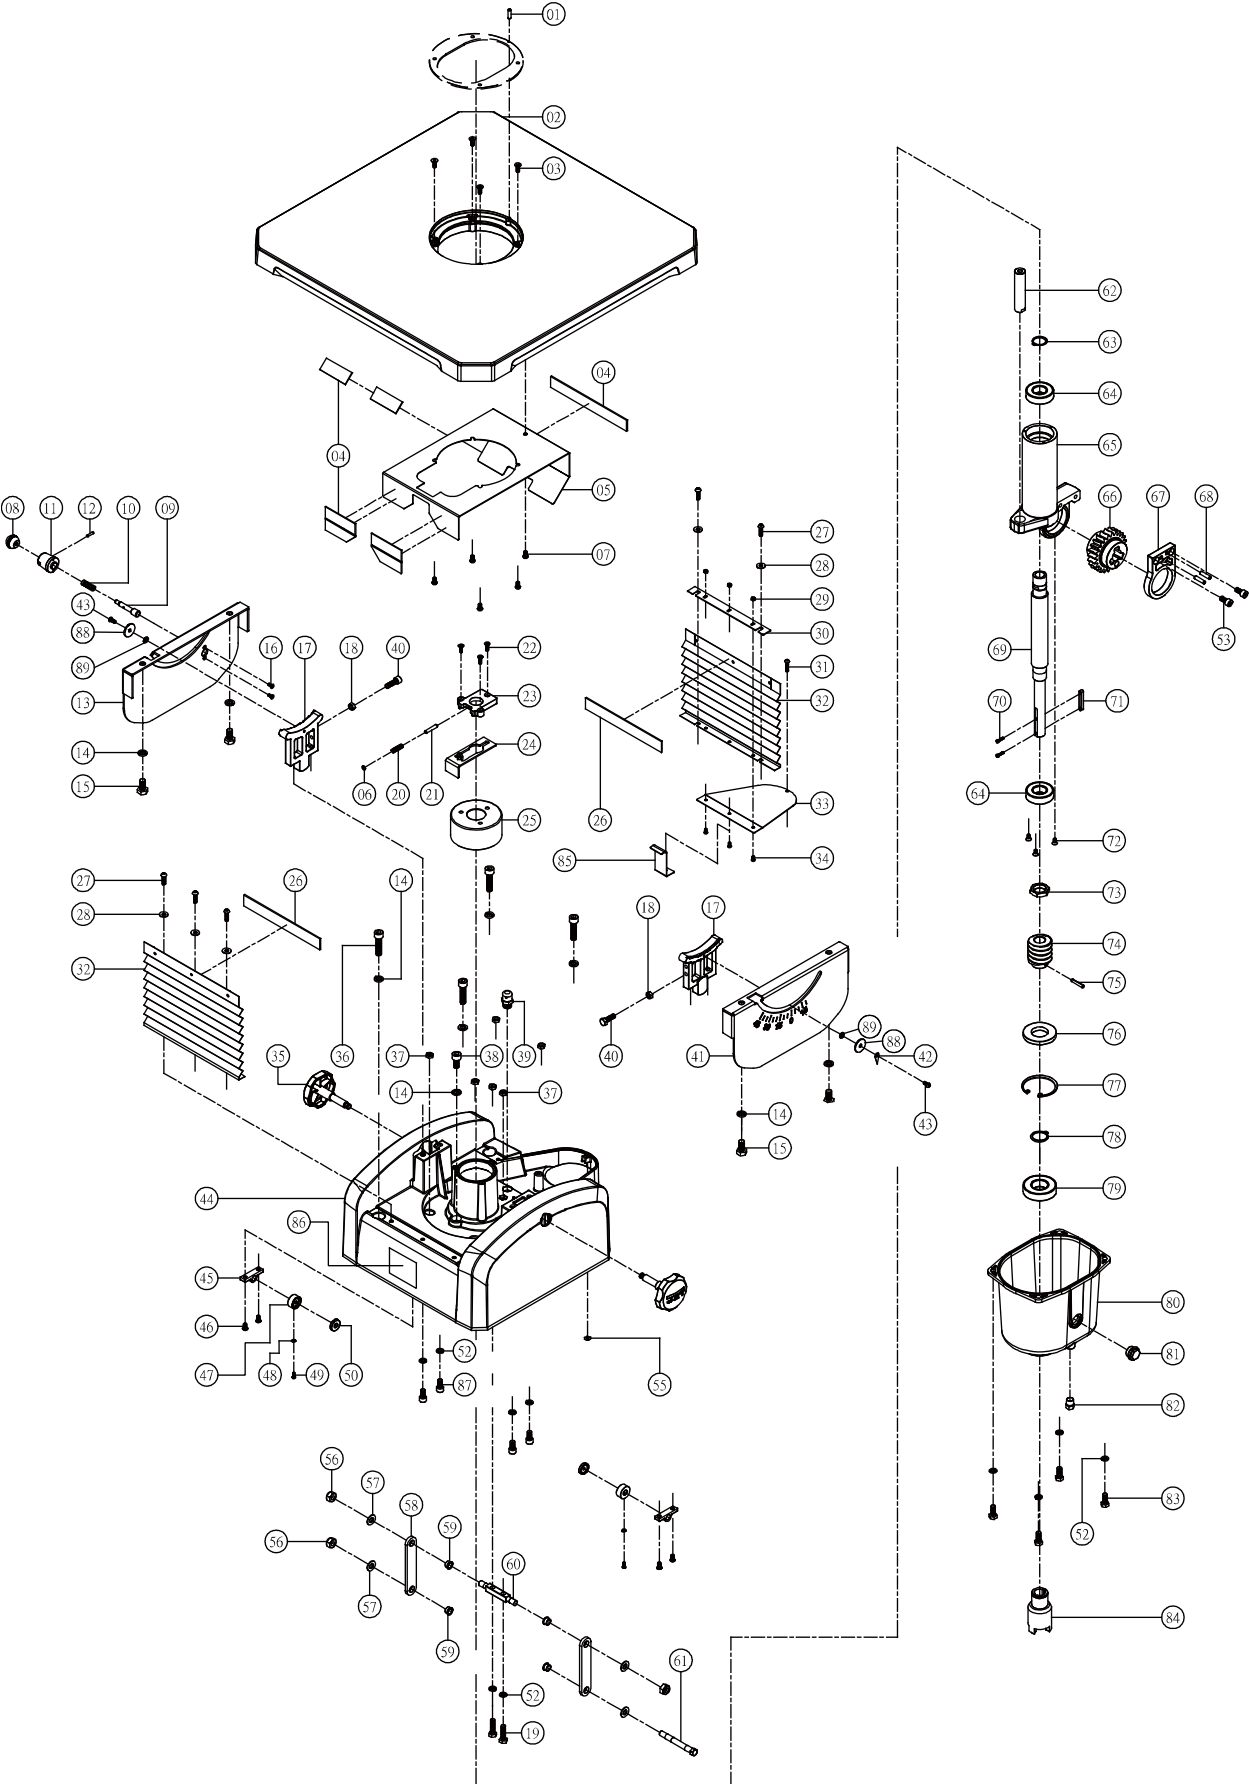

## 12.1.2 JOSS-S Table Assembly – Parts List

Index No	Part No	Description	Size	Qty
1	SBR30M-62	Spring Pin	5*20L	1
2	JOSS-S-102	Table		1
3	JOSS-S-103	Phillips Flat Head Screw	M6*1.0P*15L	4
4	JOSS-S-104	Hook-and-Loop Fastener (Male) Set		1
5	JOSS-S-105	Rubber Shield Holder		1
6	TS-1550031	Flat Washer	5.5*8*1T	1
7	JOSS-S-107	Phillips Round Head Screw	M6*1.0P*10L	5
8	JOSS-S-108	Knob		1
9	JOSS-S-109	Stop Pin		1
10	JOSS-S-110	Compression Spring		1
11	JOSS-S-111	Stop Pin Housing		1
12	40345	Spring Pin	3*16L	1
13	JOSS-S-113	Left Table Trunnion		1
14	TS-2361101	Lock Washer	M10	9
15	TS-1491021	Hex Cap Screw	M10*1.5P*20L	4
16	TS-1512011	Socket Head Flat Screw	M4*0.7P*10L	2
17	JOSS-S-117	Guide Block		2
18	TS-1540061	Hex Nut	M8*1.25P	2
19	TS-1490051	Hex Cap Screw	M8*1.25P*30L	3
20	JOSS-S-120	Compression Spring		1
21	60B-277	Spring Pin	6*36L	1
22	F010958	Phillips Flat Head Screw	M5*0.8P*20L	3
23	JOSS-S-123	Spindle Lock Seat		1
24	JOSS-S-124	Spindle Lock		1
25	JOSS-S-125	Cap		1
26	JOSS-S-126	Hook-and-Loop Fastener (Female)		2
27	JOSS-S-127	Phillips Round Head Screw	M6*1.0P*20L	5
28	TS-0692061	Flat Washer	6.4*16*1.6T	5
29	TS-1540021	Hex Nut	M4*0.7P	3
30	JOSS-S-130	Rubber Shield Holder		1
31	TS-2285202	Phillips Round Head Screw	M5*0.8P*20L	1
32	JOSS-S-132	Rubber Shield		2
33	JOSS-S-133	Dust Chute Cover		1
34	TS-2284082	Phillips Round Head Screw	M4*0.7P*8L	3
35	JOSS-S-135	Knob		2
36	TS-1505061	Socket Head Cap Screw	M10*1.5P*40L	4
37	TS-1540061	Hex Nut	M8*1.25P	6
38	TS-1505021	Socket Head Cap Screw	M10*1.5P*20L	1
39	JOSS-S-139	Oil Filler Plug		1
40	TS-1504051	Socket Head Cap Screw	M8*1.25P*25L	2
41	JOSS-S-141	Right Table Trunnion		1
42	JOSS-S-142	Pointer		1
43	F001208	Phillips Round Head Screw	M5*0.8P*8L	2
44	JOSS-S-144	Quill Housing		1
45	JOSS-S-145	Knob Seat		2
46	JOSS-S-146	Self Tapping Screw	1/4**5/8"L	4
47	JOSS-S-147A	Collar		2
48	TS-2361041	Lock Washer	M4	2
49	TS-2284102	Phillips Round Head Screw	M4*0.7P*10L	2
50	JOSS-S-150A	Rubber Pad		2
52	TS-2361081	Lock Washer	M8	10
53	TS-1504031	Socket Head Cap Screw	M8*1.25P*16L	2
55	JOSS-S-155	Square Nut	M5*0.8P	1
56	TS-1541041	Nylon Lock Hex Nut	M10*1.5P	3
57	TS-1550071	Flat Washer	10*20*2T	4
58	JOSS-S-158	Link		2
59	JOSS-S-159	Oilite Shaft Bushing		4
60	JOSS-S-160	Link Shaft		1
61	JOSS-S-161	Worm Gear Shaft		1