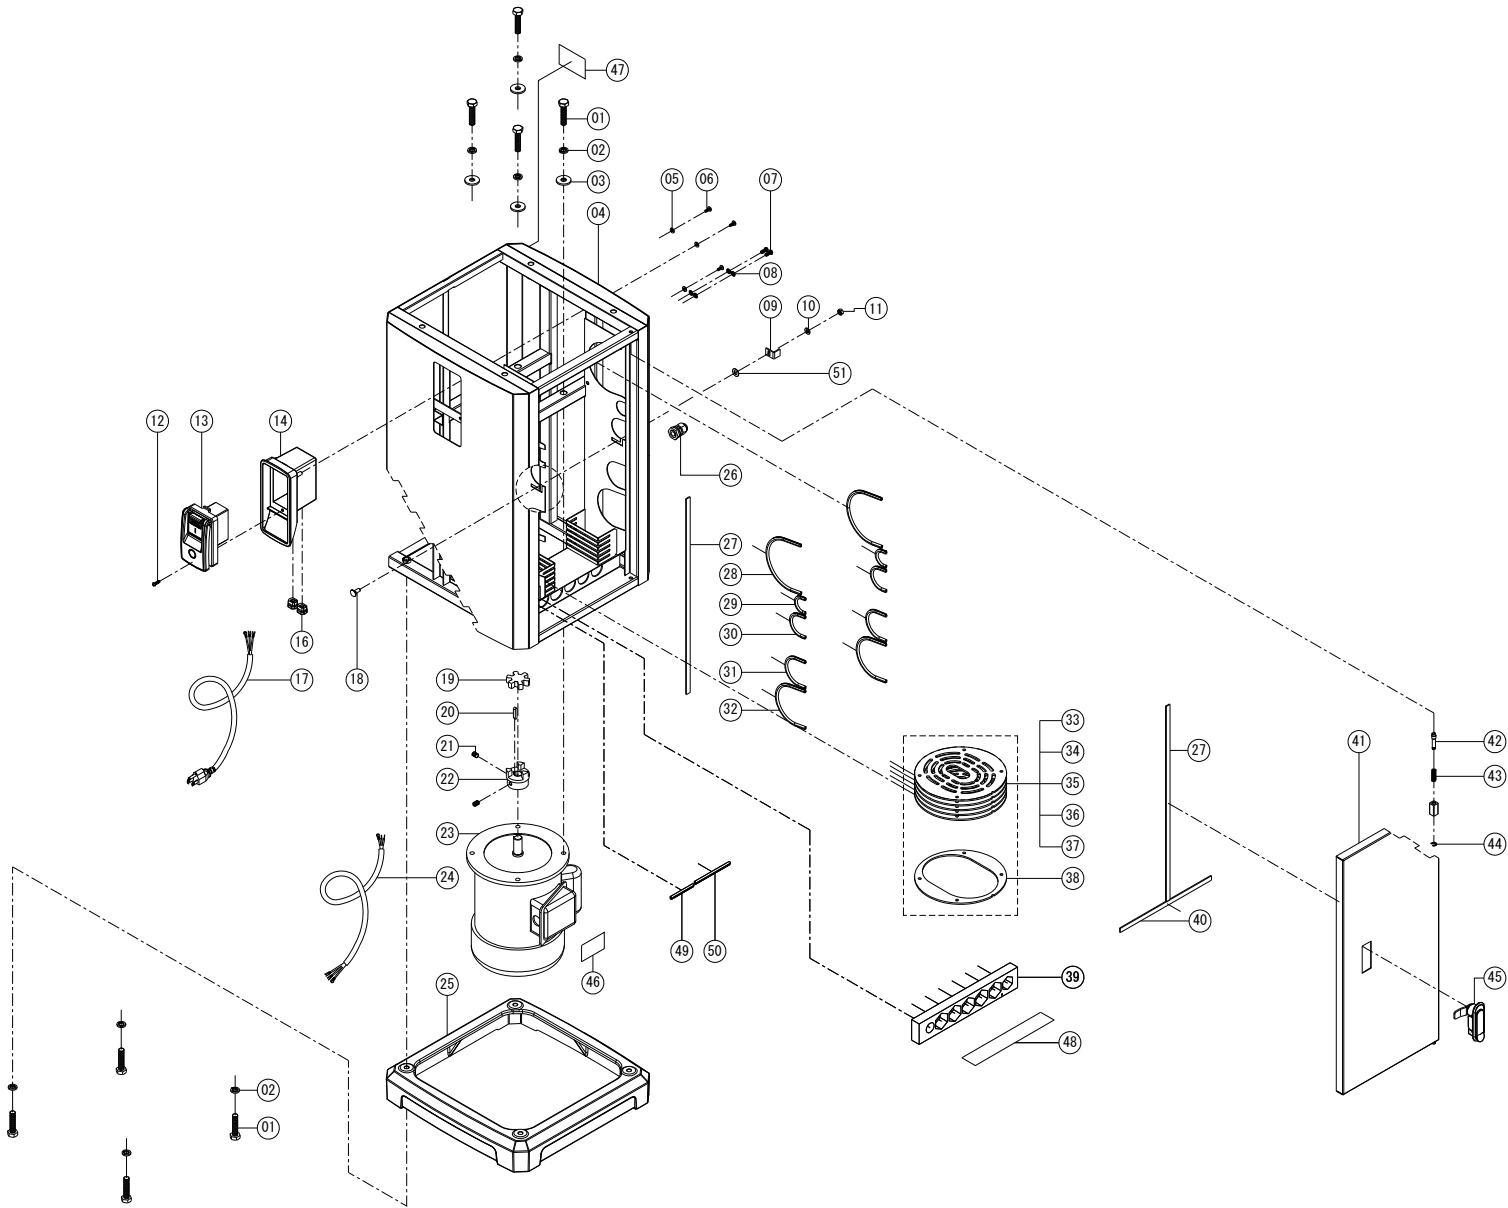

12.2.1 JOSS-S Cabinet Assembly – Exploded View

12.2.2 JOSS-S Cabinet Assembly – Parts List

Index No.	Part No.	Description	Size	Qty
1	TS-2210451	Hex Cap Screw	M10*1.5P*45L	8
2	TS-2361101	Lock Washer	M10	8
3	5051911	Flat Washer	10*28*3T	4
4	JOSS-S-204	Cabinet		1
5	TS-1550021	Flat Washer	4.3x10x1T	3
6	F011291	Phillips Round Head Tapping Screw	M4*15L	3
7	F001205	Phillips Round Head Screw	M5*0.8P*10L	2
8	JOSS-S-208	Star Washer	M5	4
9	JOSS-S-209	Door Catch		1
10	TS-1550041	Flat Washer	6.5*13*1T	1
11	TS-2311061	Hex Nut	M6*1.0P	1
12	F011291	Phillips Pan Head Tapping Screw	M4*15L	1
13	JOSS-S-213	Switch		1
14	JOSS-S-214	Switch Box		1
16	JOSS-S-216	Strain Relief	SB7R-3	2
17	JOSS-S-217	Power Cord	3x16 AWG	1
18	JOSS-S-218	Carriage Bolt	M6*1.0P*16L	1
19	JOSS-S-219	Coupling Cushion		1
20	JOSS-S-220	Key	5*5*25L	1
21	TS-0270031	Socket Set Screw	5/16"-18UNC*3/8"L	2
22	JOSS-S-222	Motor Coupling		1
23	JOSS-S-223	Motor	1HP, 115/230V, 1Ph	1
24	JOSS-S-224	Motor Cord		1
25	JOSS-S-225	Base		1
26	JOSS-S-226	Strain Relief	PG 9	1
27	JOSS-S-227	Sponge Strip	10*2*470mm	2
28	JOSS-S-228	Edging Strip (for 4" Rubber Drum)		2
29	JOSS-S-229	Edging Strip (for 1" Rubber Drum)		2
30	JOSS-S-230	Edging Strip (for 1-1/2" Rubber Drum)		2
31	JOSS-S-231	Edging Strip (for 2" Rubber Drum)		2
32	JOSS-S-232	Edging Strip (for 3" Rubber Drum)		2
33	JOSS-S-233	Table Insert (for 1/4"~3/4" Spindle)		1
34	JOSS-S-234	Table Insert (for 1", 1-1/2", 2" Rubber Drum)		1
35	JOSS-S-235	Table Insert (only for 3/8" spindle at 90 deg.)		1
36	JOSS-S-236	Table Insert (only for 2" Rubber Drum at 90 deg.)		1
37	JOSS-S-237	Table Insert (only for 4" Rubber Drum at 90 deg.)		1
38	JOSS-S-238	Table Insert for 3", 4" Rubber Drum		1
39	JOSS-S-239	Spindle Seat		1
40	JOSS-S-240	Sponge Strip	10*2*235mm	1
41	JOSS-S-241	Cabinet Door		1
42	JOSS-S-242	Door Pivot		1
43	JOSS-S-243	Compression Spring		1
44	JOSS-S-244	Retainer Ring	ETW-5	1
45	JOSS-S-245	Door Latch		1
46	JOSS-S-246	Motor Label		1
47	JOSS-S-247	ID Label		1
48	JOSS-S-248	Shaft Size Indication Label		1
49	JOSS-S-249	Edging Strip (for 5/8", 3/4" Shaft)		1
50	JOSS-S-250	Edging Strip (for 1/4", 3/8", 1/2" Shaft)		1
51	TS-1550061	Flat Washer	M8	1
	JET-92	JET Logo (not shown)	92x38mm	1