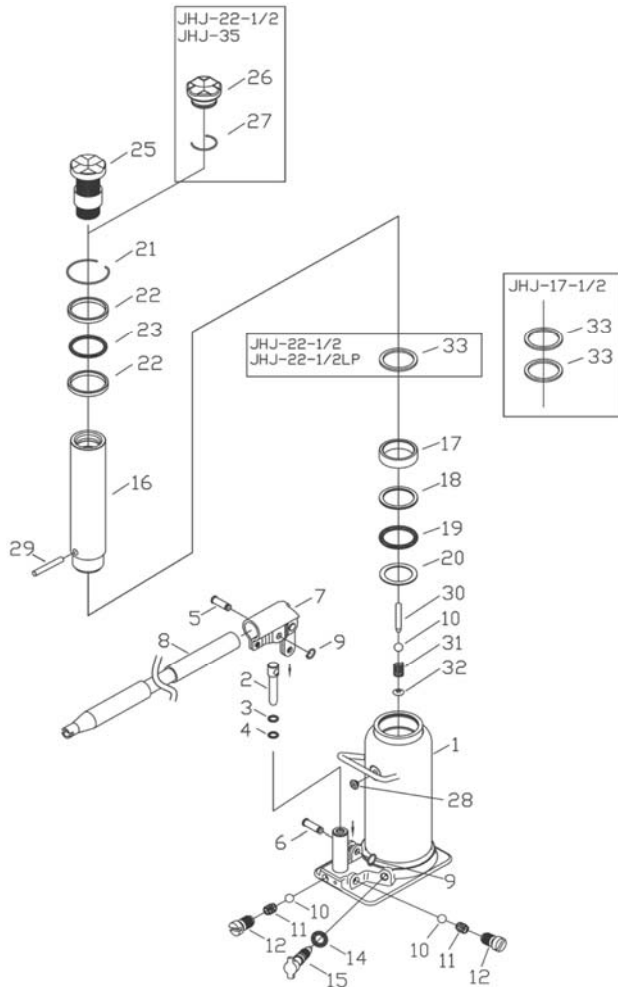

## Hydraulic Bottle Jacks

**JHJ-17-1/2** (stock no. 453317)

**JHJ-17-1/2L** (stock no. 453318K)

**JHJ-22-1/2** (stock no. 453322)

**JHJ-22-1/2LP** (stock no. 453323K)

**JHJ-35** (stock no. 453335K)

	JHJ-17-1/2	JHJ-17-1/2L	JHJ-22-1/2	JHJ-22-1/2LP	JHJ-35
Rated capacity (ton)	17-1/2	17-1/2	22-1/2	22-1/2	35
Min. height (in.)	10-3/8	6-3/4	10-5/8	7-1/8	11
Piston height (in.)	6-1/2	3-1/2	6-1/4	3-3/8	6-1/4
Head screw (h/in.)	3-1/8	2-3/4	--	1-1/2	--
Max height (in.)	20	13	16-7/8	12	17-1/4
Base size (LxW/in.)	7-1/8 x 4-5/8	7-1/8 x 4-5/8	7-1/8 x 5-1/2	7-1/4 x 5-1/16	8-3/8 x 5-1/2
Weight (lbs)	24	19	28	23	48

### JHJ-17-1/2 and JHJ-17-1/2L

JHJ017-RK	Repair Kit
JHJ017-02	Pump Plunger (Ref JHJ008-02)
JHJ017-03	Pump Backup Ring (Ref JHJ005-03)
JHJ017-04*	Pump Packing (Ref JHJ008-04)
JHJ017-05G*	Pump Plunger Pin (Ref JHJ008-05)
JHJ017-06G	Pump Stay Pin (Ref JHJ008-05)
JHJ017-07G	Handle Socket Assembly (Ref JHJ008-07)
JHJ017-08G	Handle 3pc. (Ref JHJ008-08)
JHJ017-08LPG	Handle 1pc (Ref JHJ012-08LP)
JHJ017-09G	Pin Stopper Ring (Ref JHJ008-09)
JHJ017-10	Valve Ball (Ref SB-9/32)
JHJ017-11	Valve Spring
JHJ017-12G	Valve Plug (Ref JHJ005-12)
JHJ017-14*	Release Packing (Ref JHJ001-14)
JHJ017-15	Release Assy Old (Ref JHJ001-15)
JHJ017-15AG	Release Assy New (Ref JHJ001-15A)
JHJ017-16	Ram
JHJ017-16LP	Ram
JHJ017-17	Ram Packing Seat
JHJ017-18*	Ram Backup Ring
JHJ017-19*	Ram Packing
JHJ017-20	Ram Packing Stopper
JHJ017-21	Snap Ring
JHJ017-22	Stuffing Ring
JHJ017-22LP	Stuffing Ring
JHJ017-23*	Cylinder Packing
JHJ017-25G	Adjusting Screw Assembly
JHJ017-25LPG	Adjusting Screw Assembly
JHJ017-28G*	Oil Plug (Ref JHJ001-28)
JHJ017-29G	Horizontal Pin
JHJ017-30	Vertical Pin
JHJ017-31	Ram Spring
JHJ017-32	Ram Spring Stopper Ring
JHJ017-33	Ring