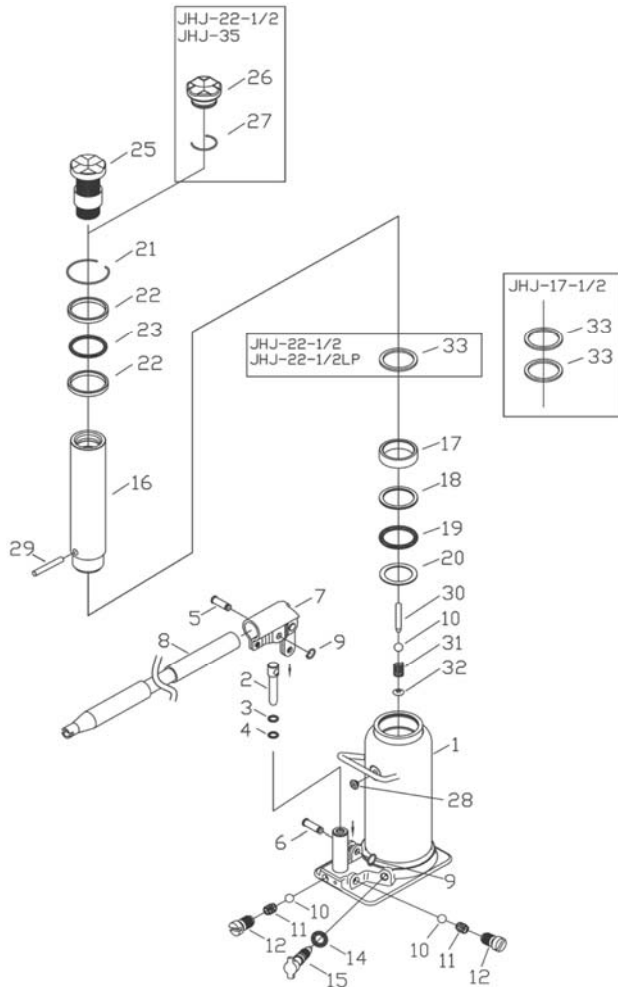

Hydraulic Bottle Jacks

JHJ-17-1/2 (stock no. 453317)

JHJ-17-1/2L (stock no. 453318K)

JHJ-22-1/2 (stock no. 453322)

JHJ-22-1/2LP (stock no. 453323K)

JHJ-35 (stock no. 453335K)

	JHJ-17-1/2	JHJ-17-1/2L	JHJ-22-1/2	JHJ-22-1/2LP	JHJ-35
Rated capacity (ton)	17-1/2	17-1/2	22-1/2	22-1/2	35
Min. height (in.)	10-3/8	6-3/4	10-5/8	7-1/8	11
Piston height (in.)	6-1/2	3-1/2	6-1/4	3-3/8	6-1/4
Head screw (h/in.)	3-1/8	2-3/4	--	1-1/2	--
Max height (in.)	20	13	16-7/8	12	17-1/4
Base size (LxW/in.)	7-1/8 x 4-5/8	7-1/8 x 4-5/8	7-1/8 x 5-1/2	7-1/4 x 5-1/16	8-3/8 x 5-1/2
Weight (lbs)	24	19	28	23	48

JHJ-17-1/2 and JHJ-17-1/2L

JHJ017-RK.....	Repair Kit
JHJ017-02.....	Pump Plunger (Ref JHJ008-02)
JHJ017-03.....	Pump Backup Ring (Ref JHJ005-03)
JHJ017-04*.....	Pump Packing (Ref JHJ008-04)
JHJ017-05G*.....	Pump Plunger Pin (Ref JHJ008-05)
JHJ017-06G.....	Pump Stay Pin (Ref JHJ008-05)
JHJ017-07G.....	Handle Socket Assembly (Ref JHJ008-07)
JHJ017-08G.....	Handle 3pc. (Ref JHJ008-08)
JHJ017-08LPG.....	Handle 1pc (Ref JHJ012-08LP)
JHJ017-09G.....	Pin Stopper Ring (Ref JHJ008-09)
JHJ017-10.....	Valve Ball (Ref SB-9/32)
JHJ017-11.....	Valve Spring
JHJ017-12G.....	Valve Plug (Ref JHJ005-12)
JHJ017-14*.....	Release Packing (Ref JHJ001-14)
JHJ017-15.....	Release Assy Old (Ref JHJ001-15)
JHJ017-15AG.....	Release Assy New (Ref JHJ001-15A)
JHJ017-16.....	Ram
JHJ017-16LP.....	Ram
JHJ017-17.....	Ram Packing Seat
JHJ017-18*.....	Ram Backup Ring
JHJ017-19*.....	Ram Packing
JHJ017-20.....	Ram Packing Stopper
JHJ017-21.....	Snap Ring
JHJ017-22.....	Stuffing Ring
JHJ017-22LP.....	Stuffing Ring
JHJ017-23*.....	Cylinder Packing
JHJ017-25G.....	Adjusting Screw Assembly
JHJ017-25LPG.....	Adjusting Screw Assembly
JHJ017-28G*.....	Oil Plug (Ref JHJ001-28)
JHJ017-29G.....	Horizontal Pin
JHJ017-30.....	Vertical Pin
JHJ017-31.....	Ram Spring
JHJ017-32.....	Ram Spring Stopper Ring
JHJ017-33.....	Ring