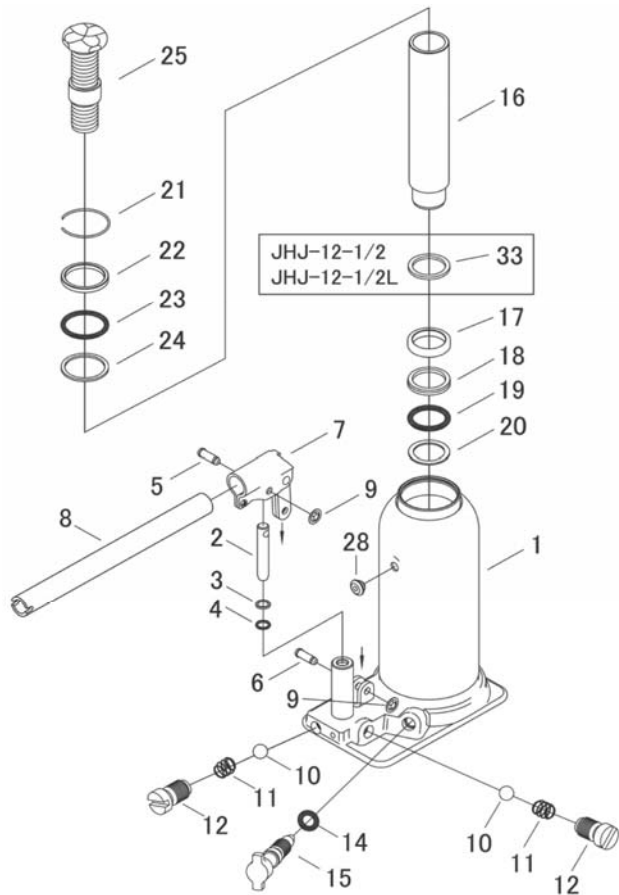

Hydraulic Bottle Jacks

JHJ-8 (stock no. 453308)

JHJ-12-1/2 (stock no. 453312)

JHJ-12-1/2L (stock no. 453313K)

	JHJ-8	JHJ-12-1/2	JHJ-12-1/2L
Rated capacity	8 ton	12-1/2 ton	12-1/2 ton
Minimum height (in.)	7-7/8	9-1/2	6-3/4
Piston height (in.)	4-5/8	5-7/8	3-3/4
Head screw (h/in.)	2-3/4	3-1/8	3
Maximum height (in.)	15-1/2	18-1/2	13-3/8
Base size (LxW/in.)	6 x 3-1/2	6-1/2 x 4-1/8	6-1/2 x 4-1/8
Weight (lbs)	13	18	15

JHJ-8

JHJ008-RK	Repair Kit
JHJ008-02	Pump Plunger
JHJ008-03*	Pump Backup Ring (Ref JHJ005-03)
JHJ008-04*	Pump Packing
JHJ008-05G	Pump Plunger Pin
JHJ008-06G	Pump Stay Pin (Ref JHJ008-05)
JHJ008-07G	Handle Socket Assembly
JHJ008-08G	Handle 3pc.
JHJ008-09G	Pin Stopper Ring
JHJ008-10	Valve Ball (Ref SB-9/32)
JHJ008-11	Spring (Ref JHJ005-11)
JHJ008-12	Valve Plug (Ref JHJ005-12)
JHJ008-14*	Release Packing (JHJ001-14)
JHJ008-15	Release Assy Old (JHJ001-15)
JHJ008-15AG	Release Assy New (JHJ001-15A)
JHJ008-16	Ram
JHJ008-17	Ram Packing Seat
JHJ008-18*	Ram Backup Ring
JHJ008-19*	Ram Packing
JHJ008-20	Ram Packing Stopper
JHJ008-21	Snap Ring
JHJ008-22	Stuffing Ring
JHJ008-23*	Cylinder Packing
JHJ008-24	Stopper Ring (Ref JHJ008-22)
JHJ008-25G	Adjusting Screw Assembly
JHJ008-28G*	Oil Plug (Ref JHJ001-28)