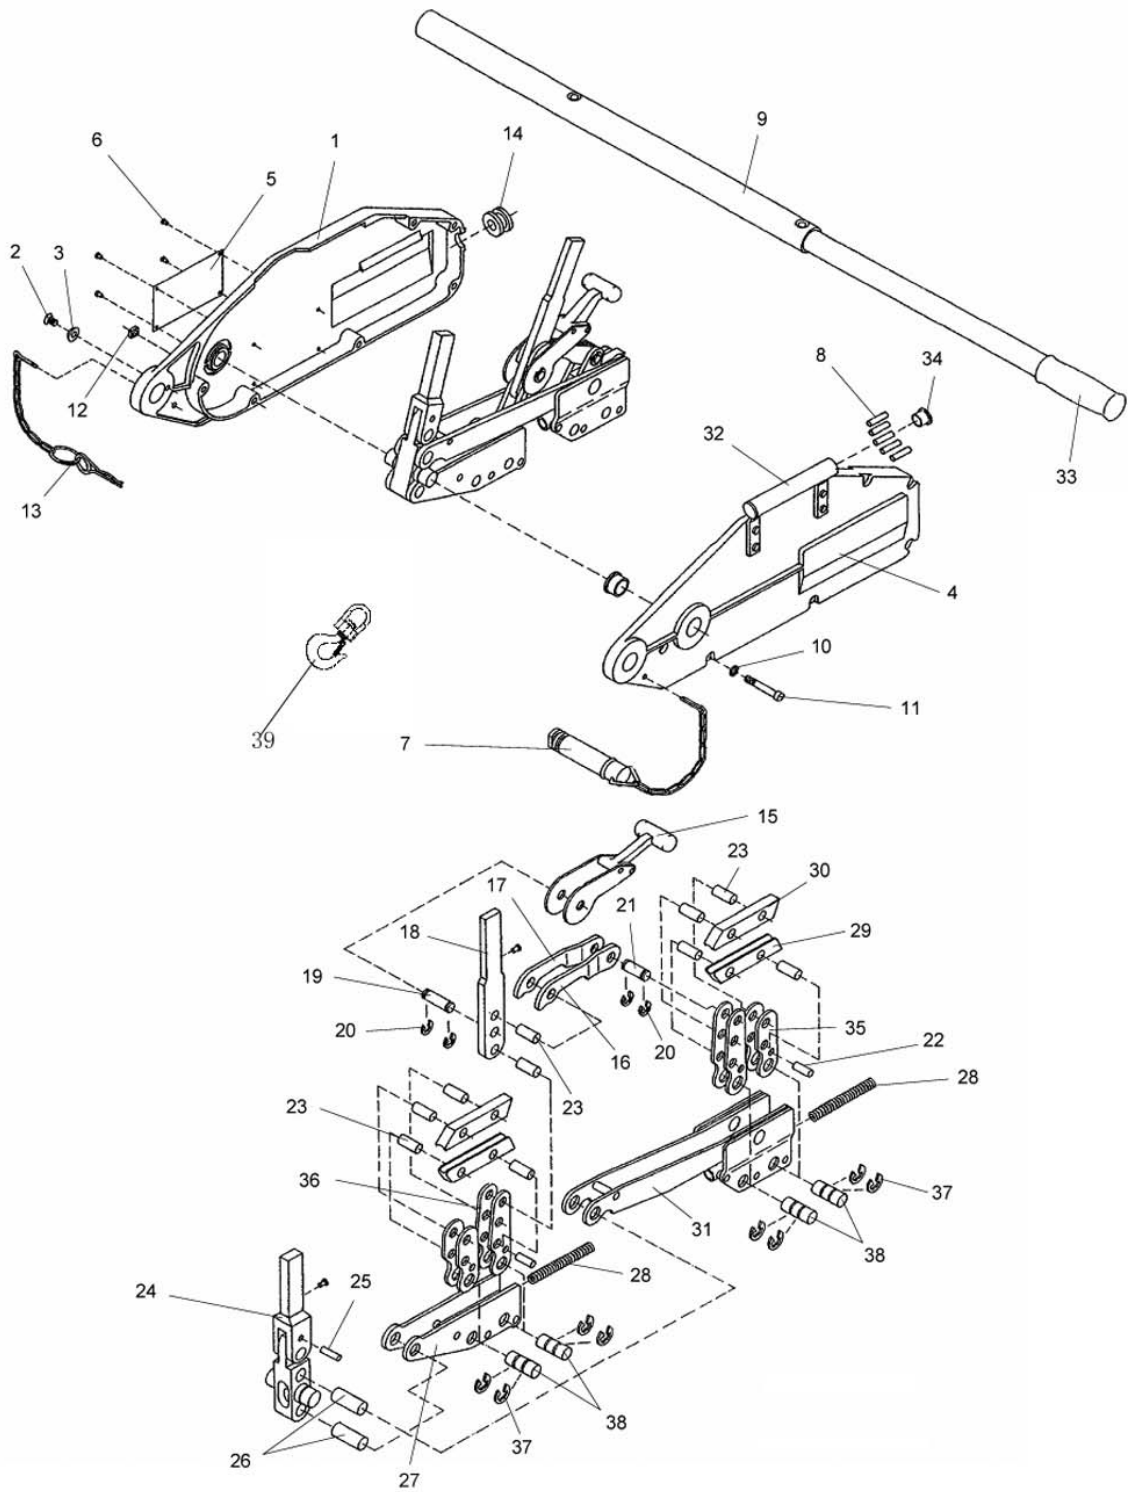

Part No. M-286575
Revision A2 04/2014
Copyright © 2014 JET

JG-150A (1-1/2 Ton Grip Puller)

Parts List: JG-150A (1-1/2 Ton Grip Puller)

| Index No. | Part No. | Description | Size | Qty |
|-----------|------------|--------------------------------------|-------|-----|
| 1 | JG150A-1 | Case, Right | | 1 |
| 2 | TS-2285121 | Flat Head Screw | M5x12 | 1 |
| 3 | JG75A-3 | Washer | | 1 |
| 4 | JG150A-4 | Case, Left | | 1 |
| 5 | JG150A-5 | Name Plate | | 1 |
| 6 | JG75A-6 | Rivet | M2x6 | 4 |
| 7 | JG150A-7 | Fastening Bolt Assembly | | 1 |
| 8 | JG150A-8 | Shear Pin | | 5 |
| 9 | JG150A-9 | Telescopic Handle | | 1 |
| 10 | TS-1551041 | Lock Washer | M6 | 6 |
| 11 | TS-1503121 | Socket Head Cap Screw | M6x55 | 6 |
| 12 | JG75A-12 | Square Nut | M6 | 6 |
| 13 | JG75A-13 | Cotter Pin Assembly | | 1 |
| 14 | JG150A-14 | Wire Rope Guide Sleeve | | 1 |
| 15 | JG150A-15 | Release Lever | | 1 |
| 16 | JG150A-16 | Push Link, Left | | 1 |
| 17 | JG150A-17 | Push Link, Right | | 1 |
| 18 | JG150A-18 | Reverse (Backwards Action) Lever | | 1 |
| 19 | JG150A-19 | Shaft | | 1 |
| 20 | JG150A-20 | Retaining Ring | Ø9 | 4 |
| 21 | JG150A-21 | Shaft | | 1 |
| 22 | JG150A-22 | Pin | | 2 |
| 23 | JG150A-23 | Thrust Pin | | 10 |
| 24 | JG150A-24 | Forward Action Lever Assembly | | 1 |
| 25 | JG150A-8 | Shear Pin | | 1 |
| 26 | JG150A-26 | Axle | | 2 |
| 27 | JG150A-27 | Front Slide | | 2 |
| 28 | JG150A-28 | Spring | | 2 |
| 29 | JG150A-29 | Bottom Clamp | | 2 |
| 30 | JG150A-30 | Top Clamp | | 2 |
| 31 | JG150A-31 | Back Slide Assembly | | 1 |
| 32 | JG150A-32 | Hand Grip Assembly | | 1 |
| 33 | JG150A-33 | Rubber Handle Grip | | 1 |
| 34 | JG150A-34 | Cap | | 2 |
| 35 | JG150A-35 | Clamp Plate, Short | | 4 |
| 36 | JG150A-36 | Clamp Plate, Long | | 4 |
| 37 | JG150A-37 | Retaining Ring | Ø12 | 8 |
| 38 | JG150A-38 | Shaft | | 4 |
| 39 | JG150A-39 | Swivel Hook | | 1 |
| | JG75A-WL | Warning Label (not shown) | | 1 |
| | 286514 | 1-1/2T Wire Rope, 66 Ft. (not shown) | | 1 |