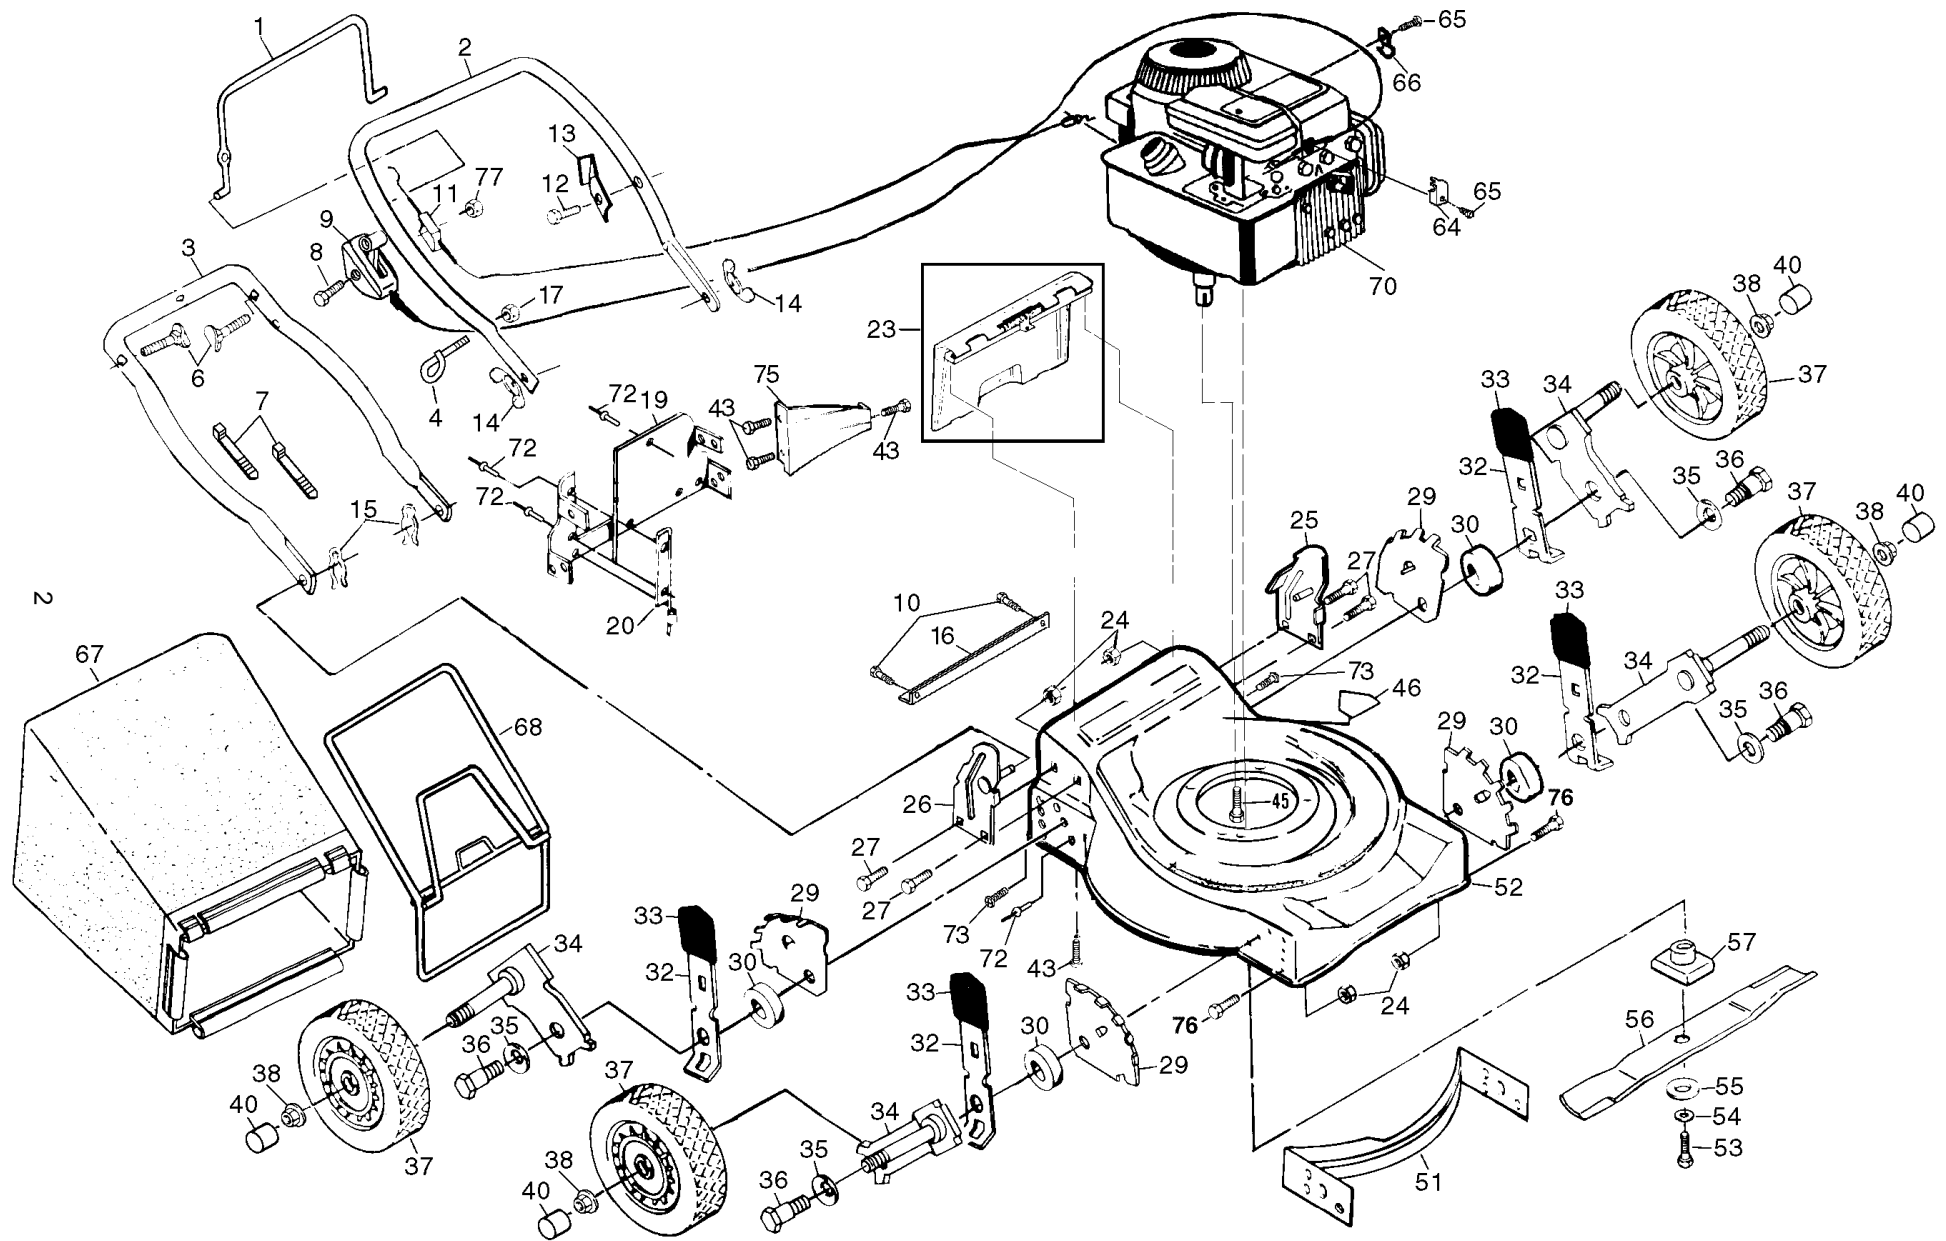

ROTARY LAWN MOWER - - MODEL NUMBER JET50R (JET50RT) PRODUCT NUMBER 954 05 38-11

ROTARY LAWN MOWER - - MODEL NUMBER JET50R (JET50RT) PRODUCT NUMBER 954 05 38-11

KEY NO.	PART NO.	DESCRIPTION
1	532 13 16-96	Control Bar
2	532 16 87-30	Upper Handle
3	532 15 34-06	Lower Handle
4	532 17 95-85	Rope Guide
6	532 13 19-59	Handle Bolt
7	532 06 64-26	Wire Tie
8	532 15 87-55	Hex Washer Head Screw 1/4-20 x 2-1/8
9	532 18 21-58	Throttle Control
10	532 14 66-94	Screw
11	532 13 08-61	Engine Zone Control Cable
12	532 75 06-34	Hex Washer Head Screw #10-24 x 1/2
13	532 12 51-62	Up-Stop Bracket
14	532 12 86-38	Wing Nut
15	532 05 17-93	Hairpin Cotter
16	532 14 76-25	Foot Guard
17	532 13 20-04	Nut, Hex
19	532 16 24-73	Back Plate
20	532 13 88-66	Side Baffle
23	532 14 76-13	Rear Door Assembly Kit
24	532 75 15-92	Locknut 3/8-16
25	532 15 30-30	Handle Bracket Assembly (Left)
26	532 15 30-29	Handle Bracket Assembly (Right)
27	532 15 00-78	Screw 5/16-18 x 3/4
29	532 13 99-01	Wheel Adjusting Bracket
30	532 14 66-30	Spacer
32	532 14 17-30	Selector Spring
33	532 08 78-77	Selector Knob
34	532 14 98-57	Axle Arm Assembly
35	532 06 23-35	Belleville Washer
36	532 14 27-48	Shoulder Bolt 3/8-16
37	532 80 00-60	Wheel Assembly
38	532 08 39-23	Flanged Locknut