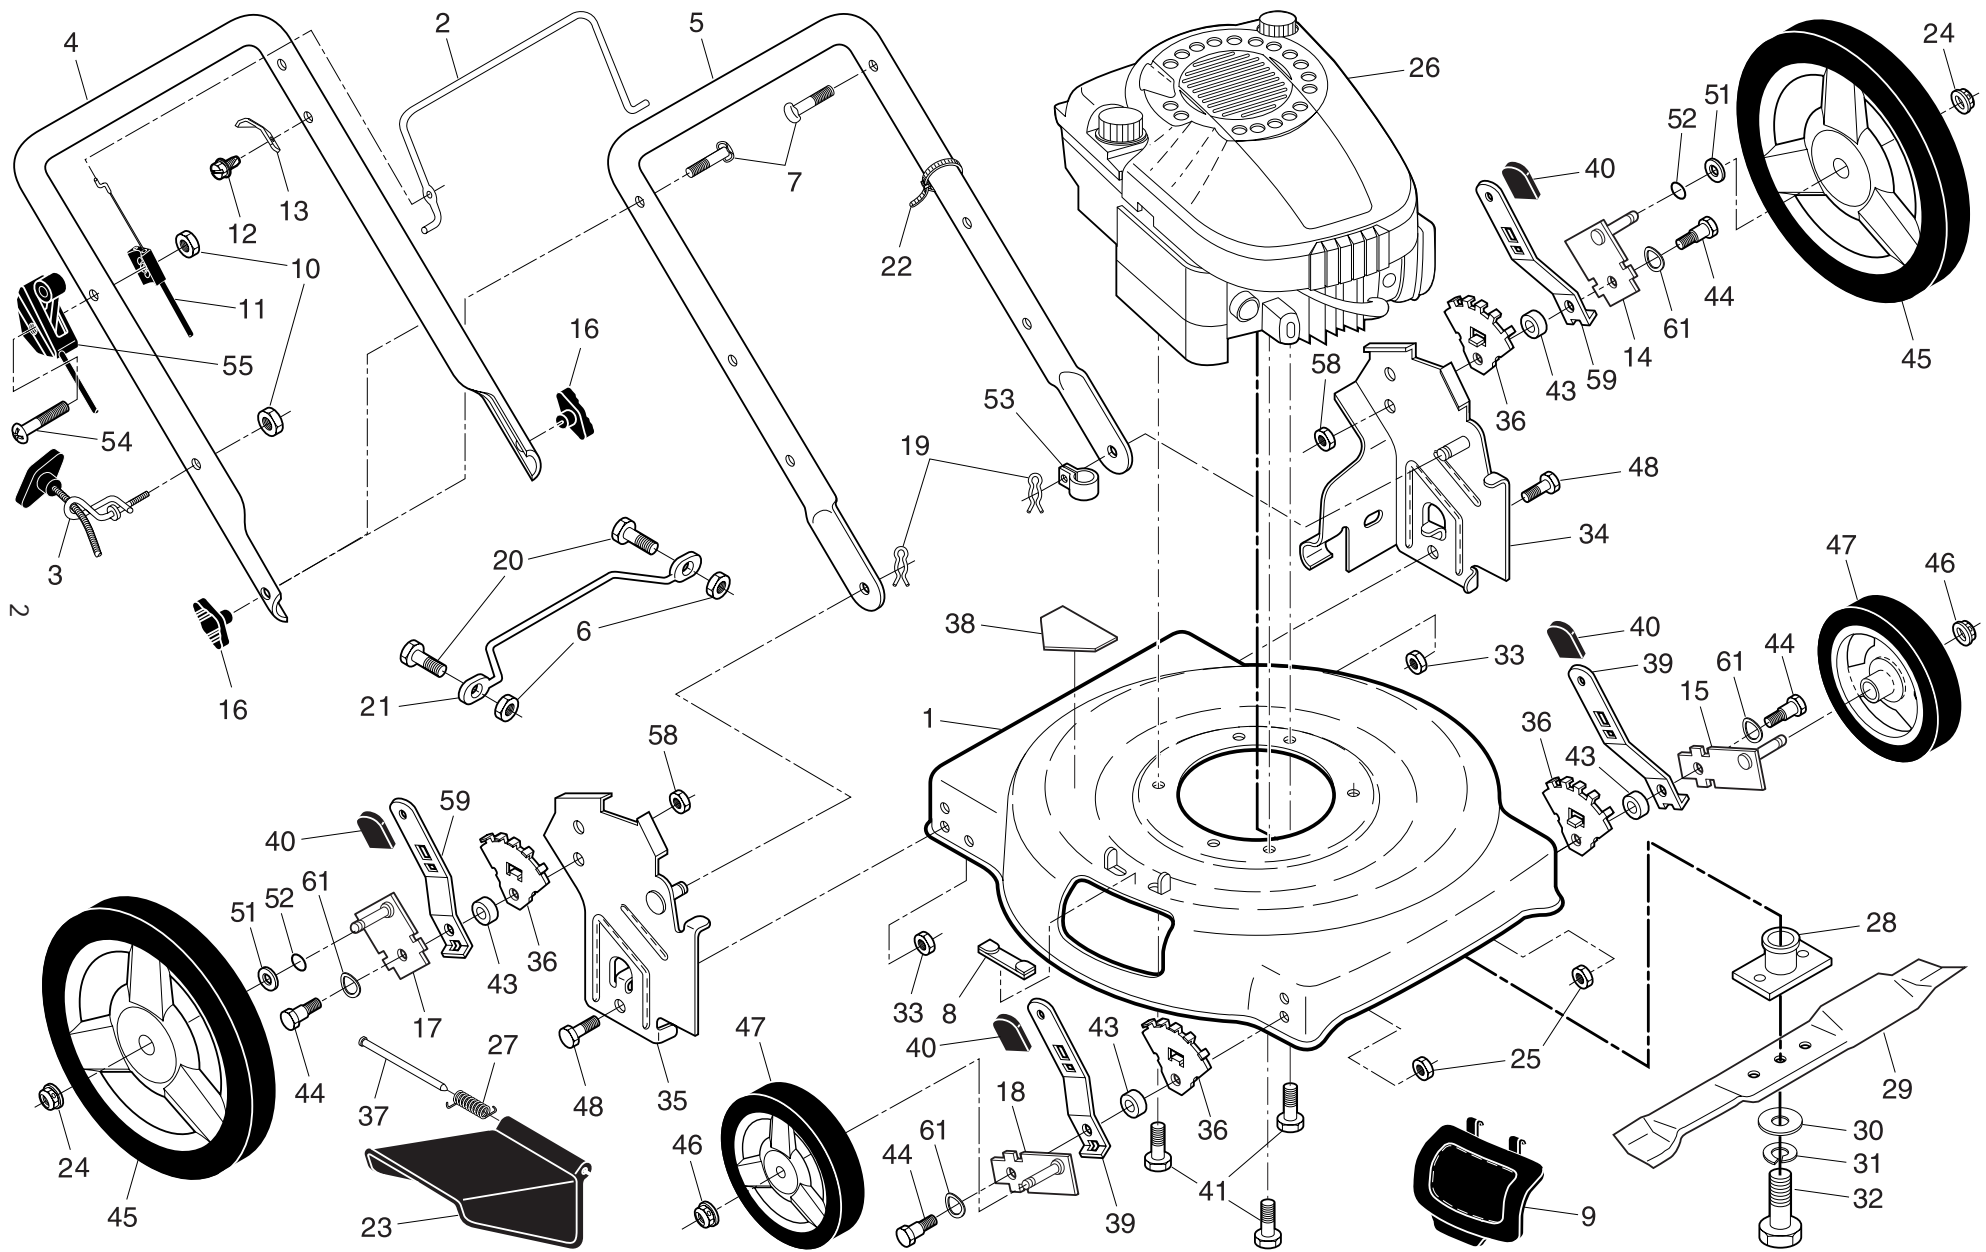

ROTARY LAWN MOWER - - MODEL NUMBER J 55L (96111002701) PRODUCT NUMBER 961 11 00-27

ROTARY LAWN MOWER - - MODEL NUMBER J 55L (96111002701) PRODUCT NUMBER 961 11 00-27

KEY NO.	PART NO.	DESCRIPTION	KEY NO.	PART NO.	DESCRIPTION
1	532 41 90-69	Lawn Mower Housing (Includes Key Number 38)	30	532 85 10-74	Hardened Washer
2	532 19 55-74	Control Bar	31	532 85 02-63	Helical Lockwasher 3/8
3	532 19 47-88	Rope Guide	32	532 85 10-84	Hex Head Screw 3/8-24 x 1/4 Grade 8
4	532 40 31-29	Upper Handle	33	873 93 05-00	Locknut 5/16-18
5	532 17 41-10	Lower Handle	34	532 41 91-60	Wheel Bracket, Support, LH
6	532 06 91-80	Locknut, Hex 1/4-20	35	532 41 91-59	Wheel Bracket, Support, RH
7	532 19 15-74	Handle Bolt 5/16-18	36	532 41 05-94	Wheel Bracket, Adjuster
8	532 16 16-22	Clip, Closeout	37	532 16 08-33	Hinge Rod
9	532 16 08-30	Plate, Mulcher	38	532 18 21-66	Danger Decal
10	532 13 20-04	Nut, Hex	39	532 40 64-28	Selector Spring, Front
11	532 18 28-37	Engine Zone Control Cable	40	532 08 78-77	Selector Knob
12	532 75 06-34	Hex Thread Rolling Screw #10-24 x1/2	41	532 15 04-06	Hex Head Thread Rolling Screw 3/8-16 x 1
13	532 12 51-62	Up-Stop Bracket	43	532 40 16-29	Spacer
14	532 41 06-00	Axle Arm Assembly (Rear, LH)	44	532 40 16-38	Shoulder Bolt
15	532 40 66-89	Axle Arm Assembly (Front, LH)	45	532 41 34-01	Wheel & Tire Assembly, Rear 12"
16	532 19 19-38	Handle Knob	46	532 40 91-48	Locknut, Hex 5/16-18
17	532 41 06-01	Axle Arm Assembly (Rear, RH)	47	532 41 31-83	Wheel & Tire Assembly, Front 8"
18	532 40 66-90	Axle Arm Assembly (Front, RH)	48	874 76 05-14	Hex Head Bolt 5/16-18 x 7/8
19	532 05 17-93	Hairpin Cotter	51	532 19 74-80	O-Ring
20	532 08 58-25	Hex Head Screw 1/4	52	532 08 83-48	Washer
21	532 15 41-47	Footguard	53	532 19 79-91	Clip, Cable
22	532 06 64-26	Wire Tie	54	532 18 33-65	Screw
23	532 16 08-31	Discharge Guard	55	532 42 06-11	Throttle
24	532 40 91-49	Washer	58	532 75 11-53	Locknut, Hex 5/16-18
25	532 16 67-85	Nut, Hex	59	532 41 05-95	Selector Spring, Rear
26	- - -	Engine, Briggs & Stratton, Model Number 122T02 (Order parts from engine manufacturer)	61	532 40 16-30	Washer, Cylindrical
27	532 40 85-85	Torsion Spring	--	532 18 21-91	Warning Decal (not shown)
28	532 42 00-97	Blade Adapter	--	532 41 90-64	Operator's Manual, European
29	532 19 93-79	22" Blade	--	532 41 90-66	Operator's Manual, Scandinavian
			--	532 41 90-65	Operator's Manual, East Bloc
			--	532 41 90-67	Operator's Manual, Baltic

3

NOTE: All component dimensions given in U.S. inches. 1 inch = 25.4 mm. **IMPORTANT:** Use only Original Equipment Manufacturer (O.E.M.) replacement parts. Failure to do so could be hazardous, damage your lawn mower and void your warranty.