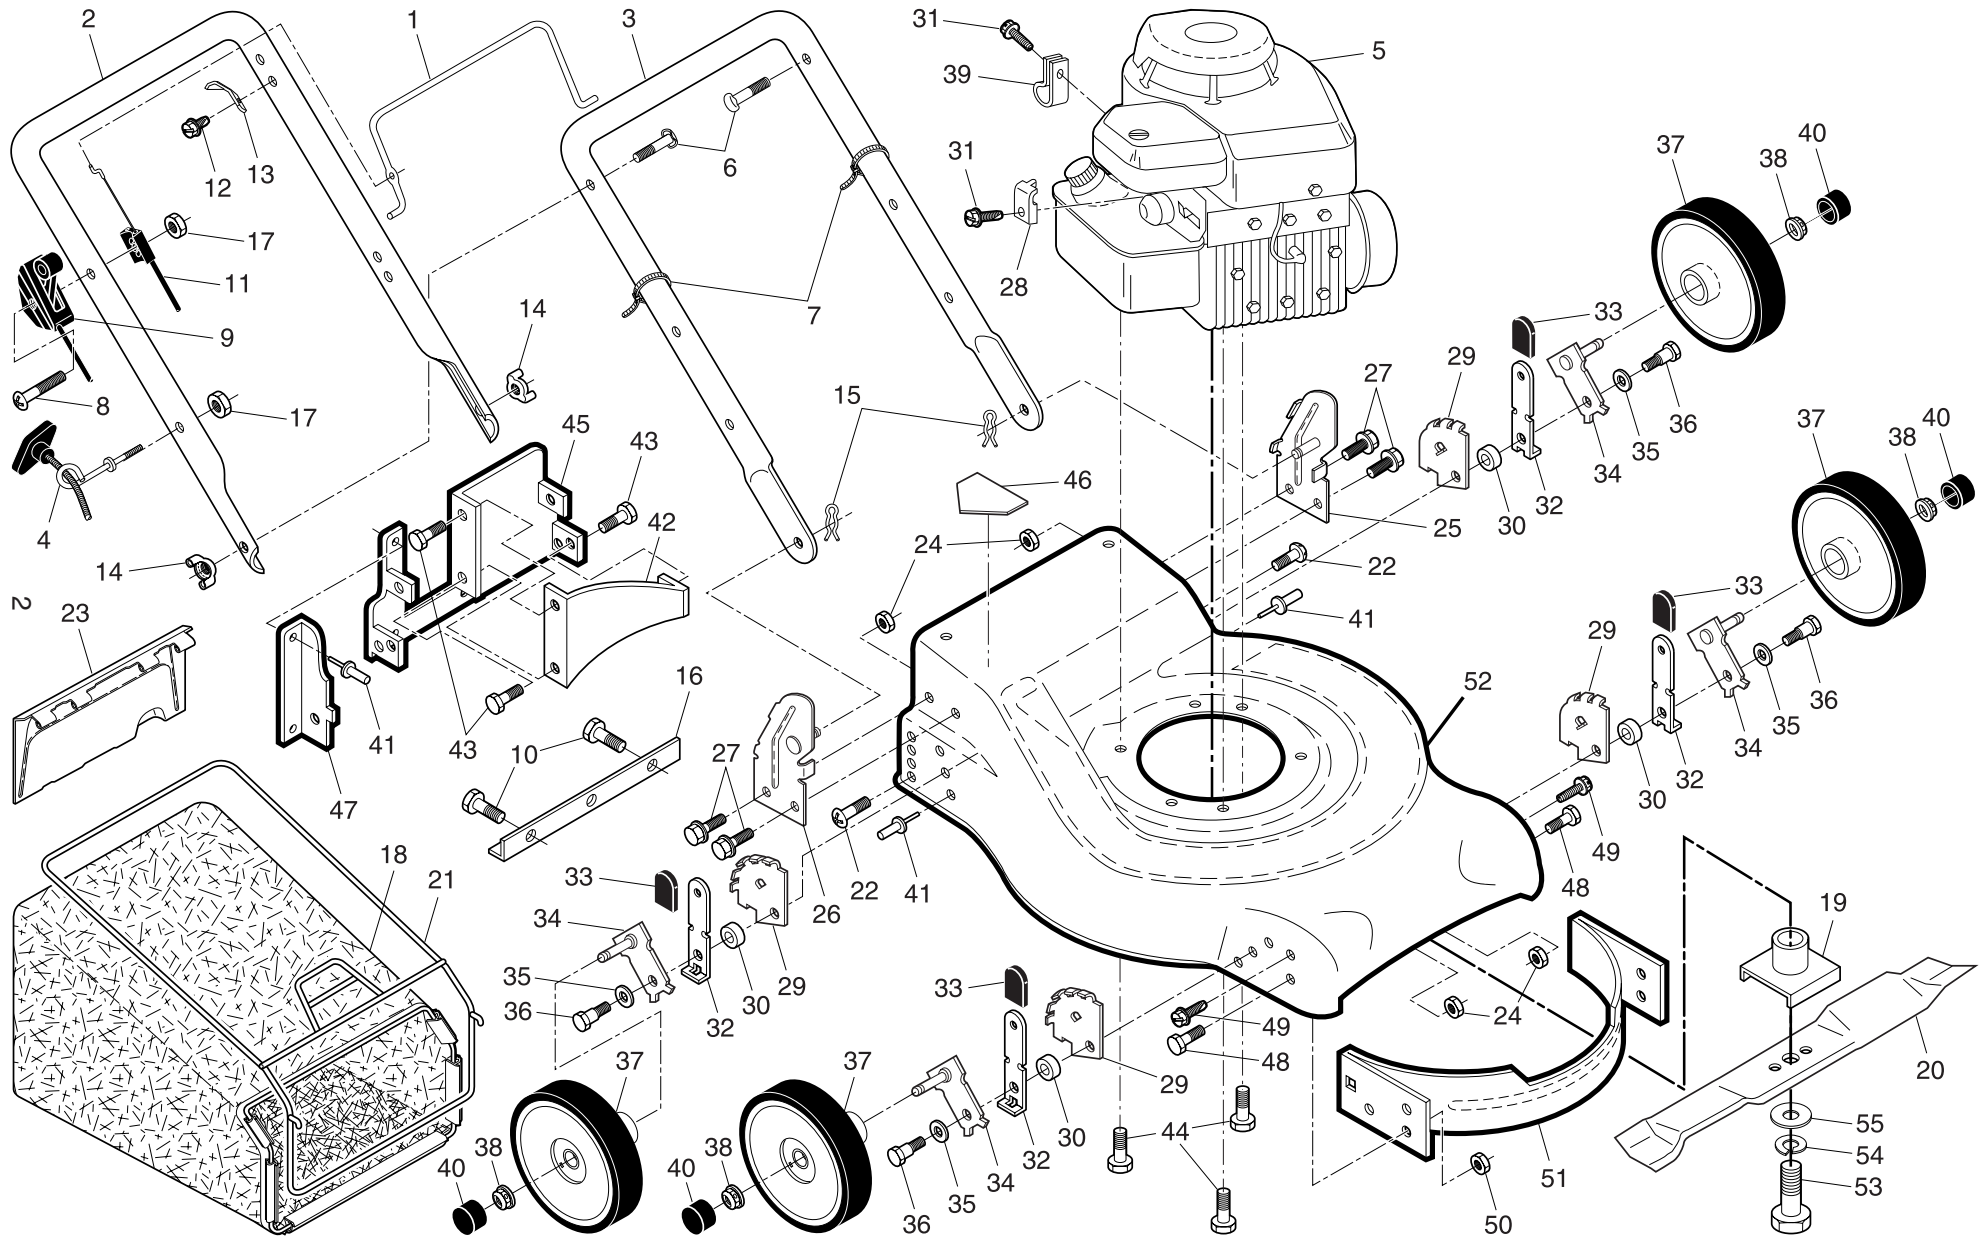

# ROTARY LAWN MOWER - - MODEL NUMBER J50R (JET50RU) PRODUCT NUMBER 954 17 02-21

KEY NO.	PART NO.	DESCRIPTION
1	532 13 16-96	Control Bar
2	532 16 87-30	Upper Handle
3	532 15 34-06	Lower Handle
4	532 17 95-85	Rope Guide
5	- - -	Engine, Briggs & Stratton, Model Number 9D902 (Order parts from engine manufacturer)
6	532 13 19-59	Handle Bolt
7	532 06 64-26	Wire Tie
8	532 15 87-55	Hex Washer Head Screw 1/4-20 x 2-1/8
9	532 18 21-58	Throttle Control
10	532 14 66-94	Screw
11	532 13 08-61	Engine Zone Control Cable
12	532 75 06-34	Hex Washer Head Screw #10-24 x 1/2
13	532 12 51-62	Up-Stop Bracket
14	532 12 86-38	Wing Nut, Steel
15	532 05 17-93	Hairpin Cotter
16	532 14 76-25	Foot Guard
17	532 13 20-04	Nut, Hex
18	532 18 87-41	Grassbag
19	532 85 09-77	Blade Adapter
20	532 14 51-06	20" Blade
21	532 08 86-14	Frame, Grassbag
22	532 08 86-52	Screw, Hinge, Rear Door
23	532 14 76-13	Rear Door Assembly
24	532 75 15-92	Locknut, Hex 3/8-16
25	532 15 30-30	Handle Bracket Assembly, LH
26	532 15 30-29	Handle Bracket Assembly, RH
27	532 15 00-78	Screw 5/16-18 x 3/4
28	532 11 11-90	Cable Clamp, Engine
29	532 13 99-01	Wheel Adjusting Bracket
30	532 14 66-30	Spacer
31	532 08 38-16	Screw #10 x 5/8
32	532 14 17-30	Selector Spring